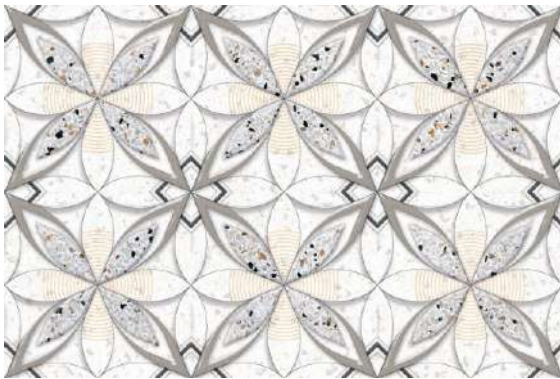

RESISTANT TO CHEMICALS

EASY TO CLEAN

100% WATER RESISTANT

Digital Wall Tiles  
300x450mm

1291-LT

1291-DK

1291-HL-1

1291-HL-2