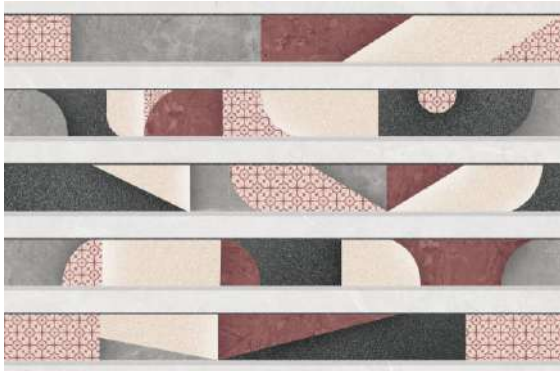

Digital Wall Tiles
300x450mm

1163-HL