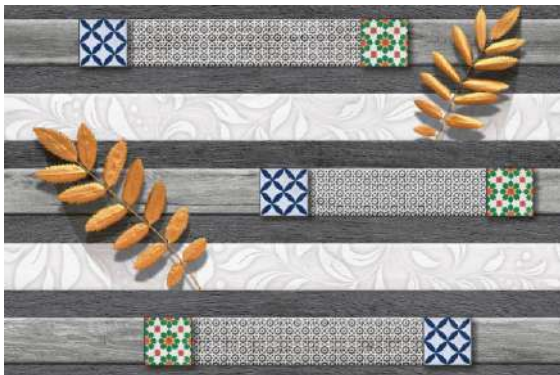

1153-LT

1153-HL