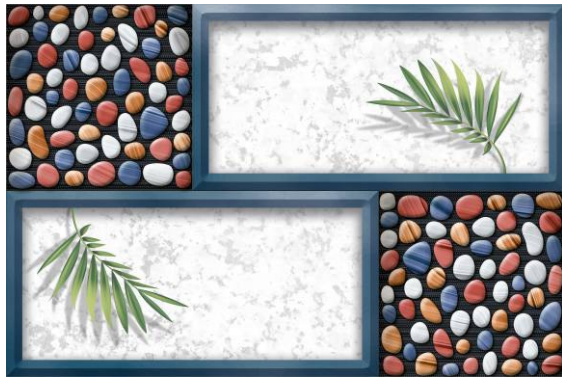

ELEVATION

Collection

7056