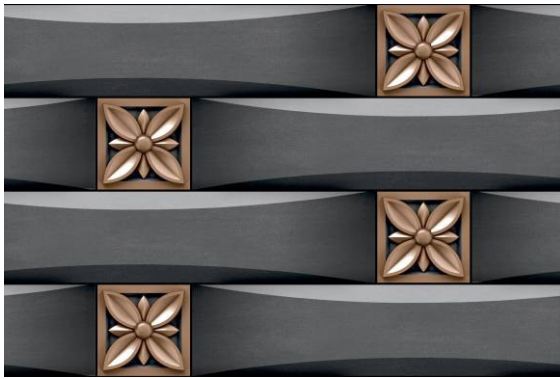

ELEVATION

Collection

7091

(P)