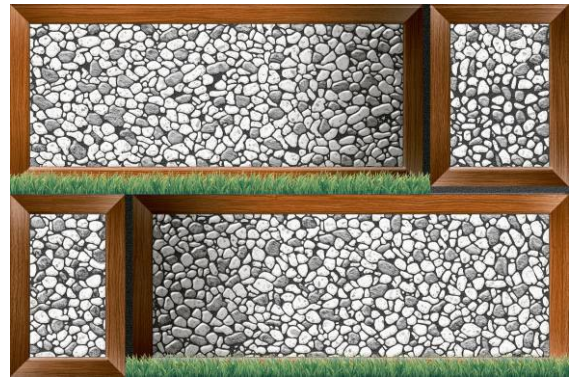

ELEVATION

Collection

7076

300X450MM

ELEVATION GLOSSY-MATT SURFACE

TECHNICAL FEATURE

Easy to
Install

Frost
Proff

Easy to
Clean

100%
Water Proof

Chemical
Resistance

Stain
Resistance