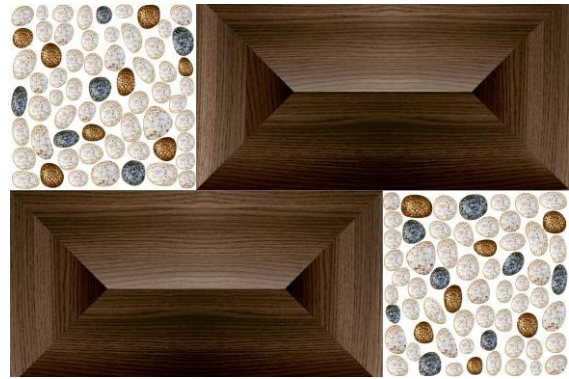

ELEVATION

Collection

7057

300X450MM
ELEVATION GLOSSY-MATT SURFACE

TECHNICAL FEATURE

Easy to
Install

Frost
Proff

Easy to
Clean

100%
Water Proof

Chemical
Resistance

Stain
Resistance