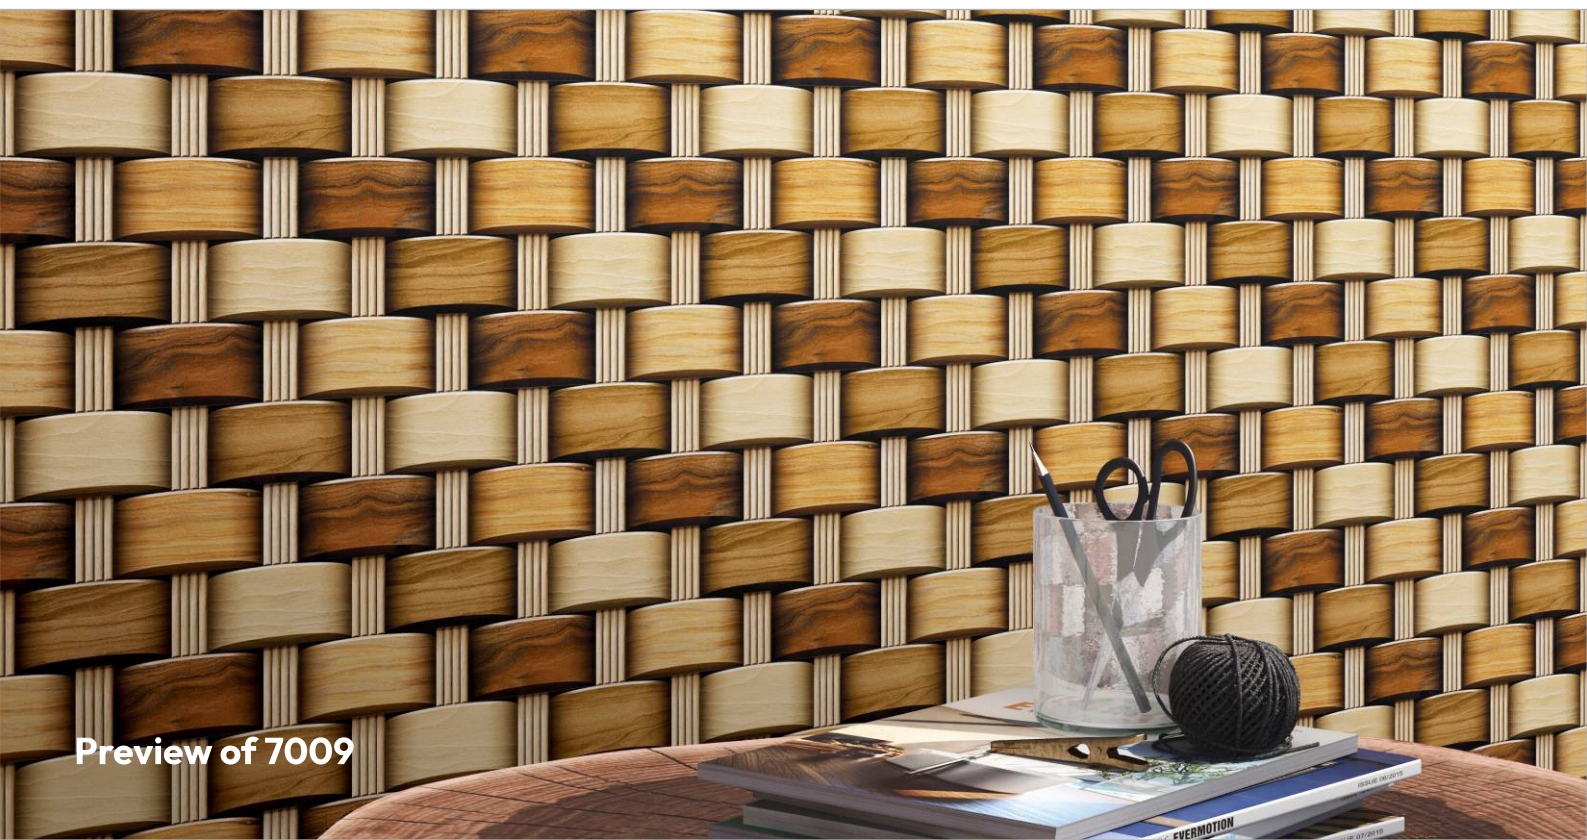

Preview of 7009