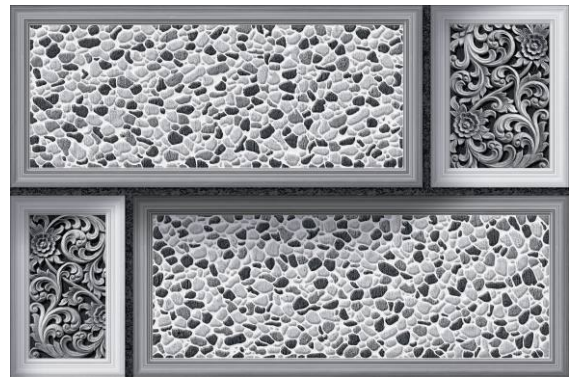

ELEVATION

Collection

7075

7076

7077

7078

300X450MM

ELEVATION GLOSSY-MATT SURFACE