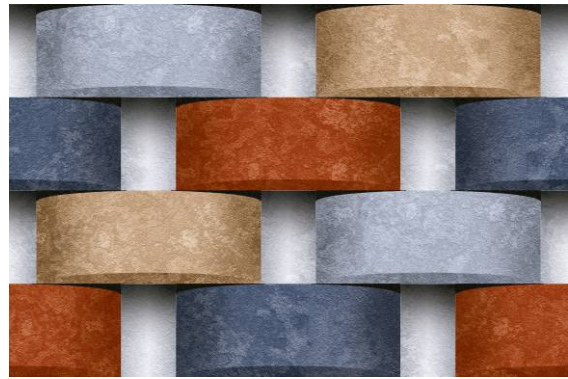

ELEVATION

Collection

7014

300X450MM

ELEVATION GLOSSY-MATT SURFACE

TECHNICAL FEATURE

Easy to Install

Frost Proff

Easy to Clean

100% Water Proof

Chemical Resistance

Stain Resistance