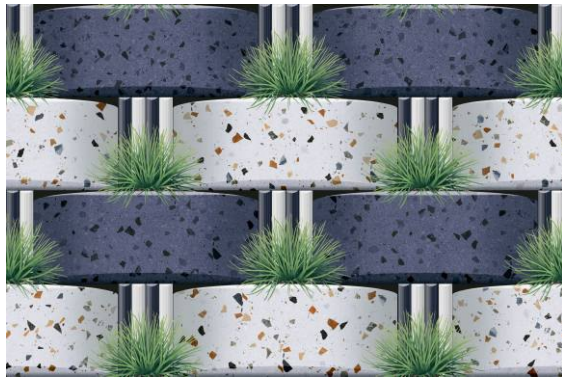

ELEVATION

Collection

7013