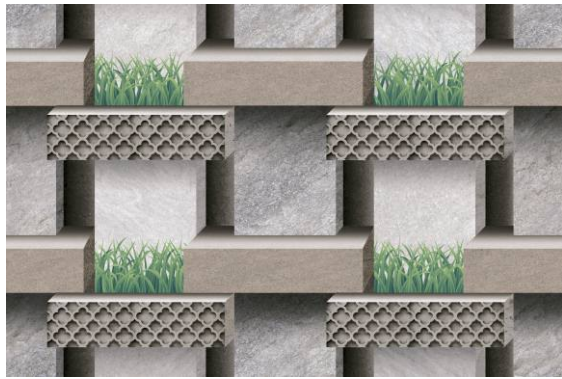

ELEVATION

Collection

7103

(P)