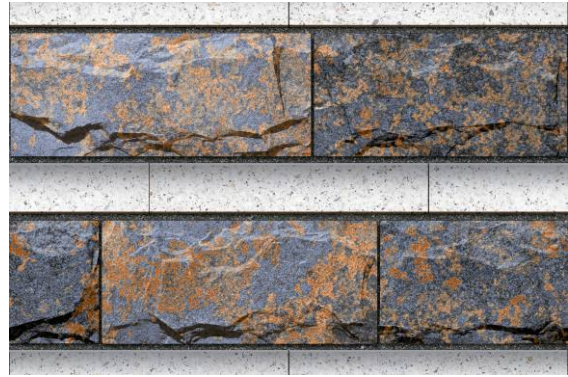

7030

7031

7032

300X450MM
ELEVATION GLOSSY-MATT SURFACE

TECHNICAL FEATURE

Easy to
Install

Frost
Proff

Easy to
Clean