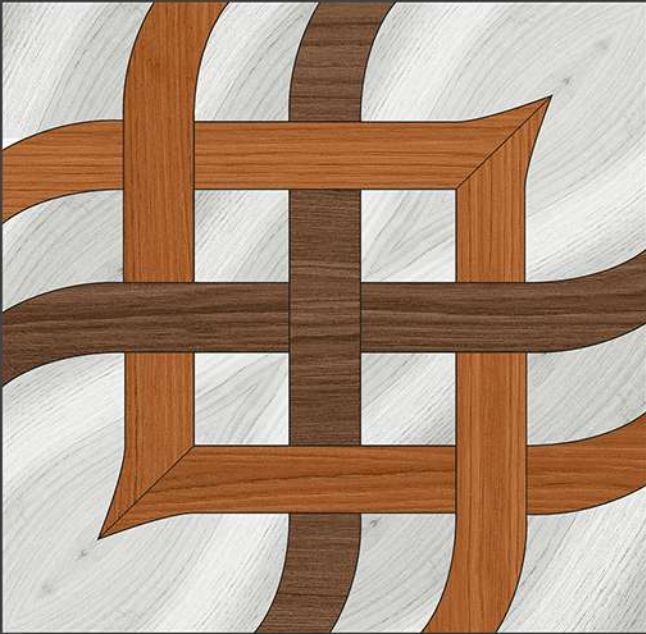

RECEPTION

BEDROOM

BATHROOM

300 X
300 mm

DIGITAL FLOOR TILES

10474

10475

10476