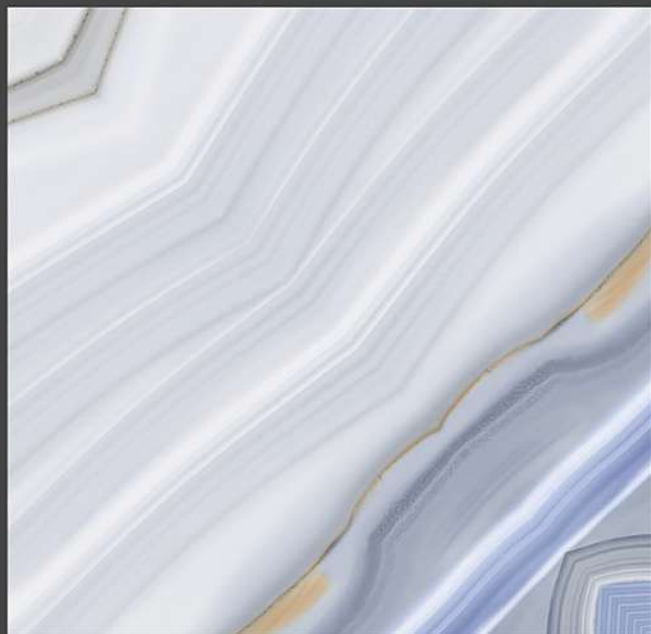

300 X
300 mm

DIGITAL FLOOR TILES

10405