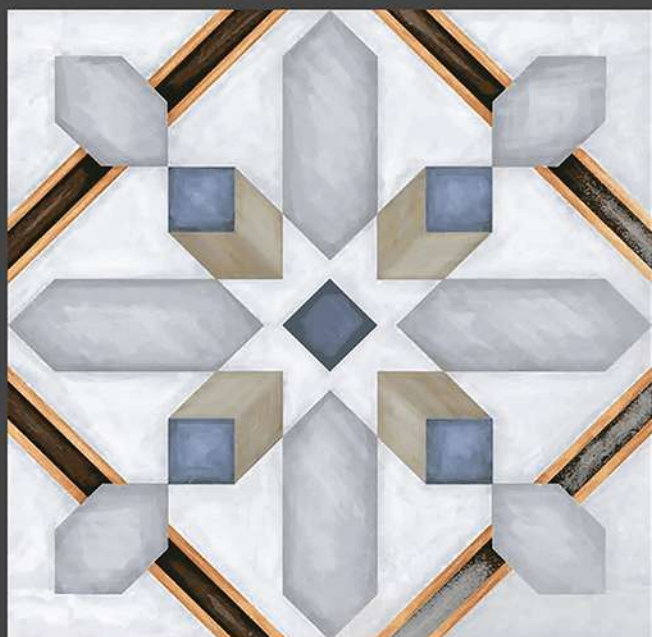

300 X
300 mm

DIGITAL FLOOR TILES

10470

10471

10472

10473

Applications :

FLOOR

INDOOR

RECEPTION

BEDROOM

BATHROOM