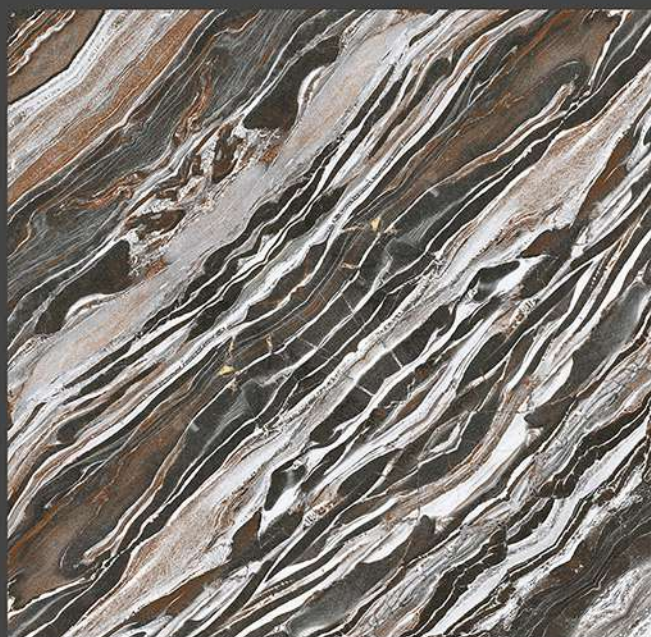

GLOSSY GALICHA SERIES

DIGITAL FLOOR TILES

300x300mm

300 X
300 mm

DIGITAL FLOOR TILES

10401

10402

10403