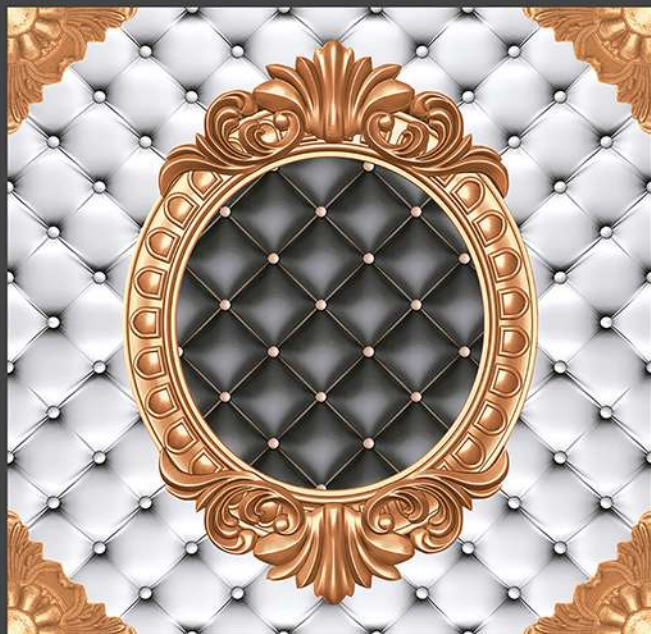

300 X
300 mm

DIGITAL FLOOR TILES

10413