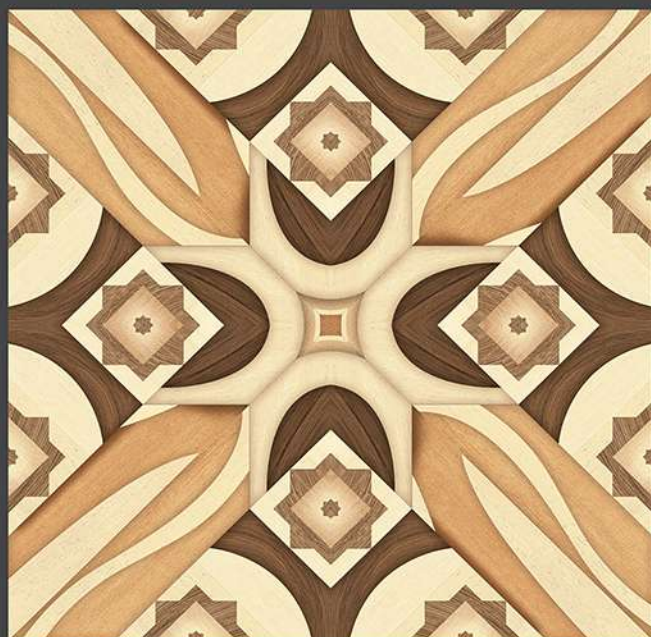

10469

Applications :

FLOOR

INDOOR

RECEPTION

BEDROOM

BATHROOM

300 X
300 mm