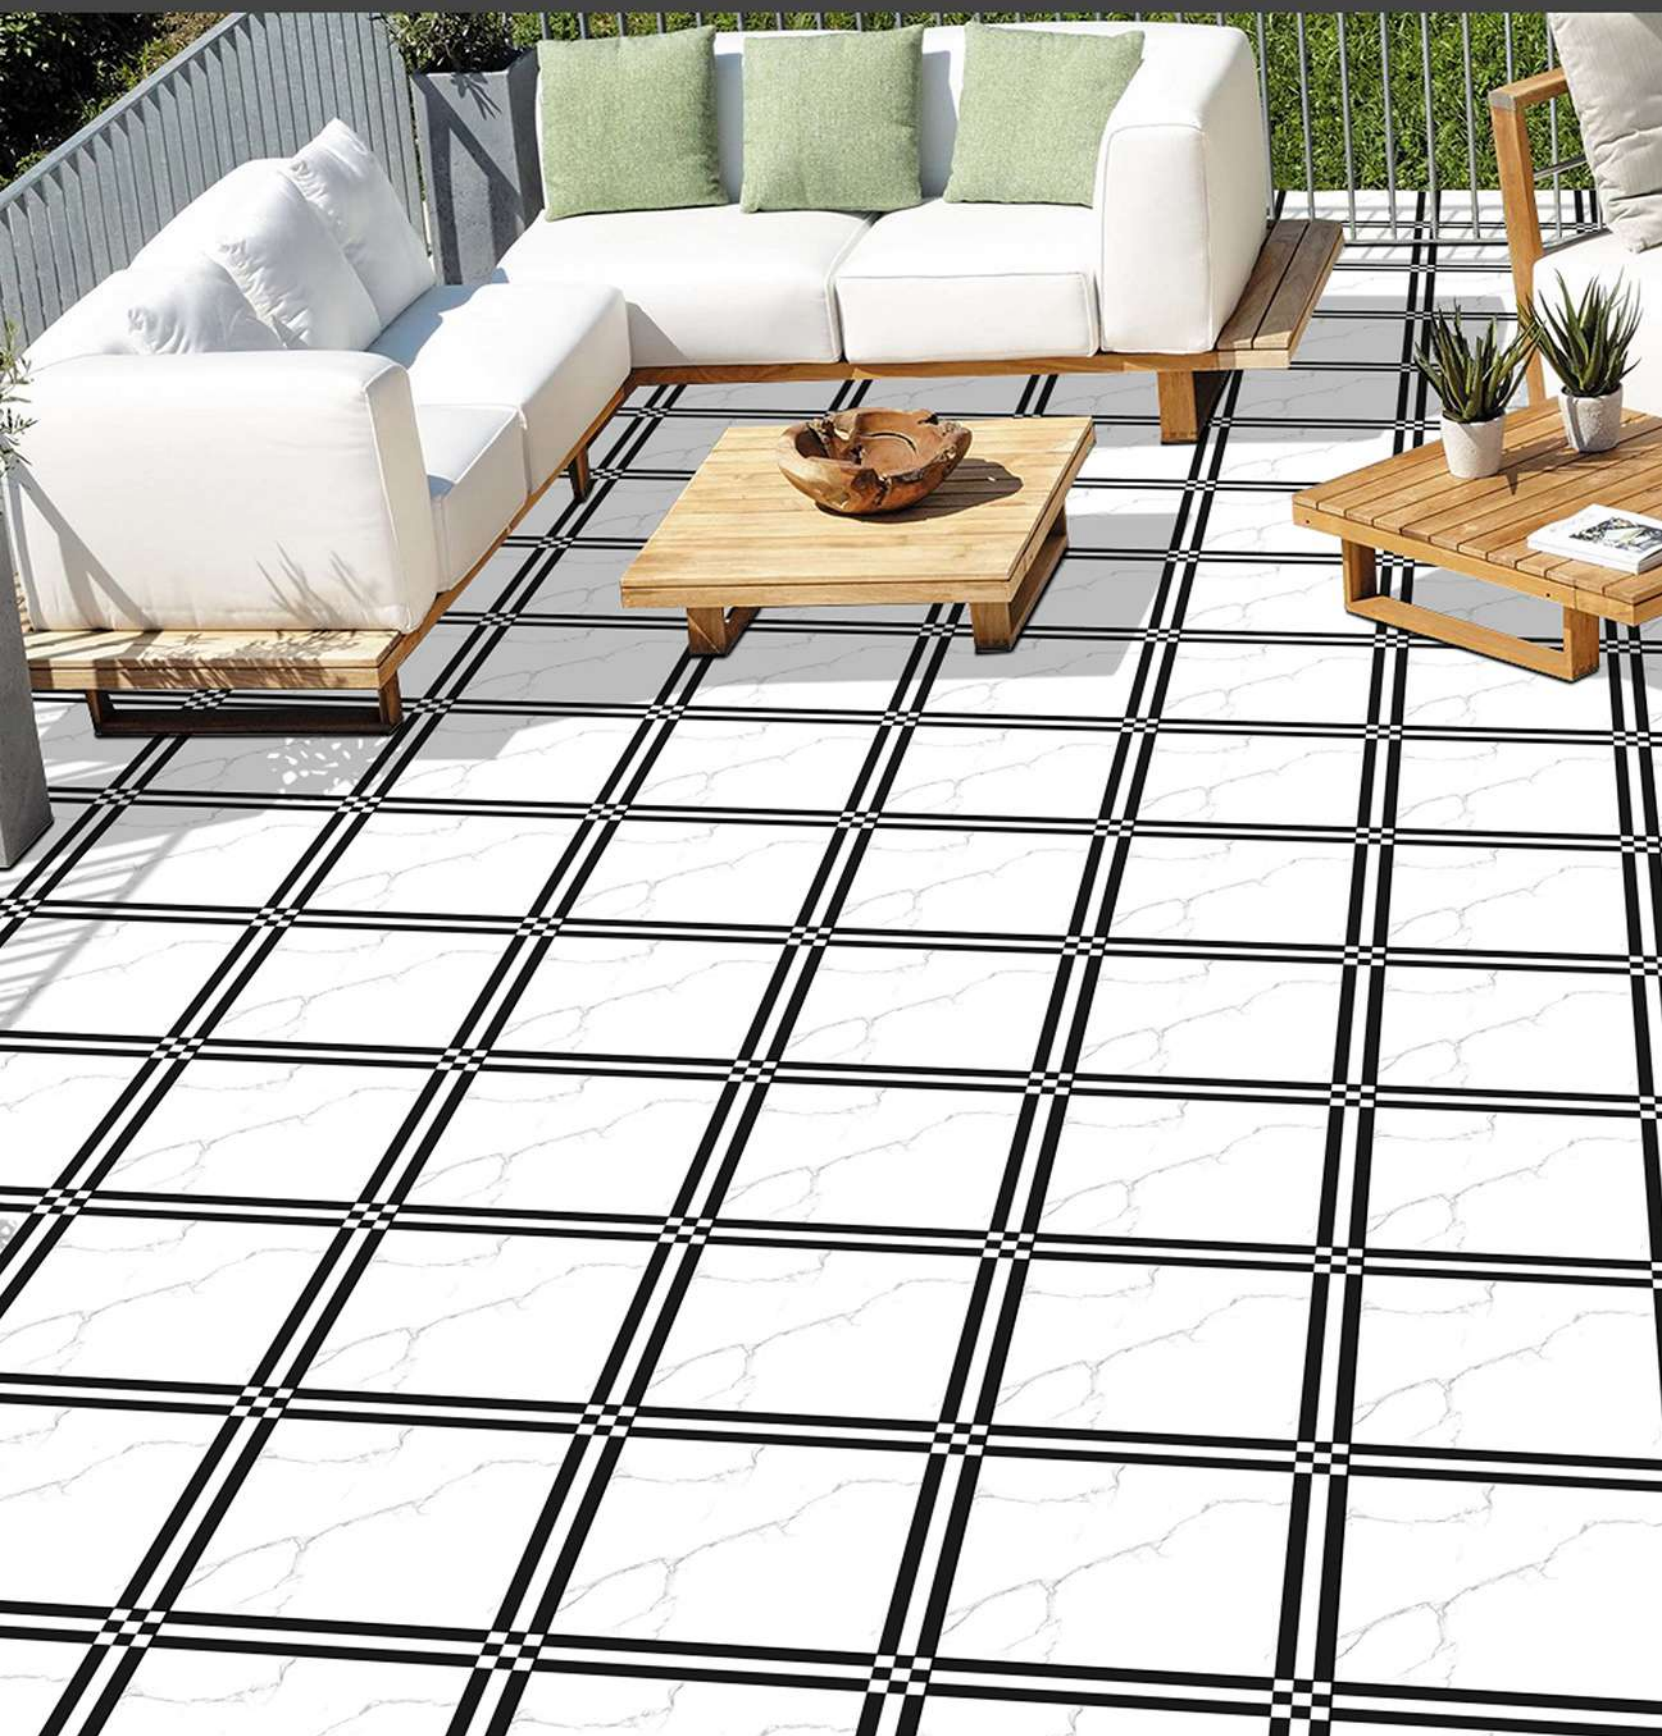

300 X
300 mm

DIGITAL FLOOR TILES

Applications :

FLOOR

INDOOR

RECEPTION

BEDROOM

BATHROOM