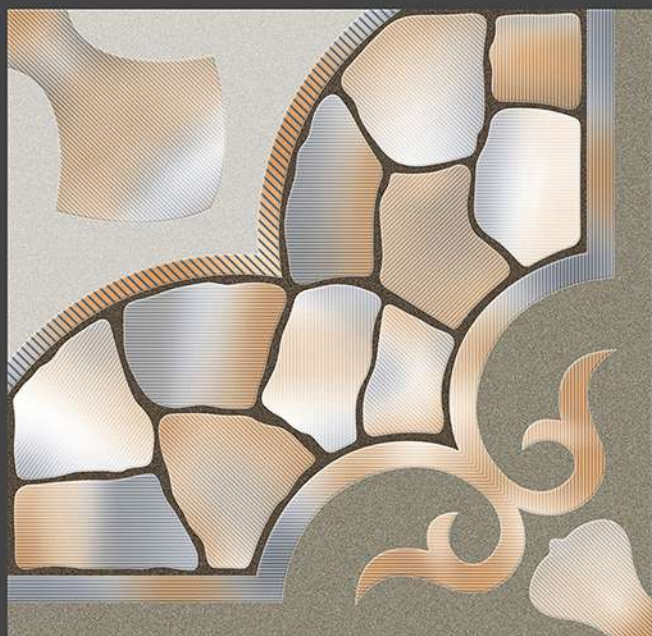

RECEPTION

BEDROOM

BATHROOM

300 X
300 mm

DIGITAL FLOOR TILES

10442

10443

10444