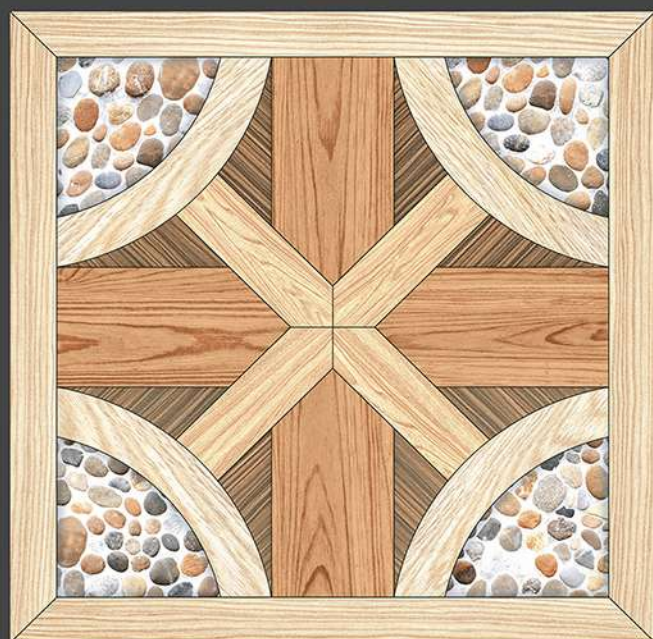

RECEPTION

BEDROOM

BATHROOM

300 X
300 mm

DIGITAL FLOOR TILES

10450

10451

10452