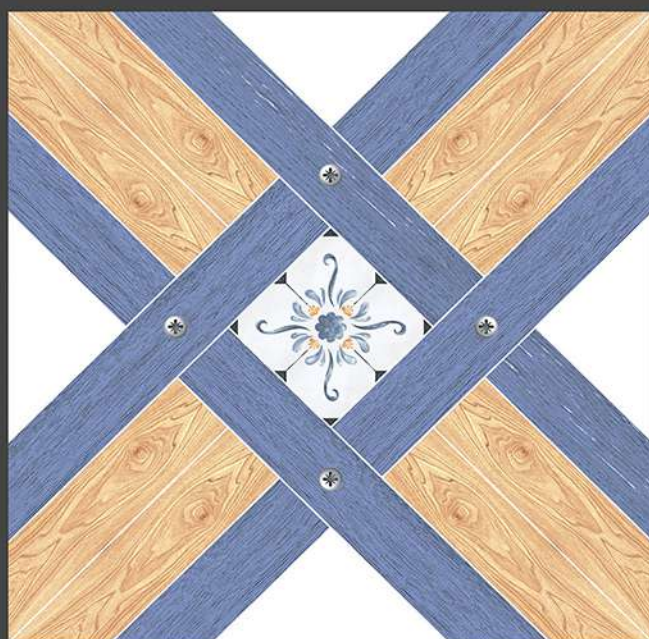

10437

Applications :

FLOOR

INDOOR

RECEPTION

BEDROOM

BATHROOM

300 X
300 mm