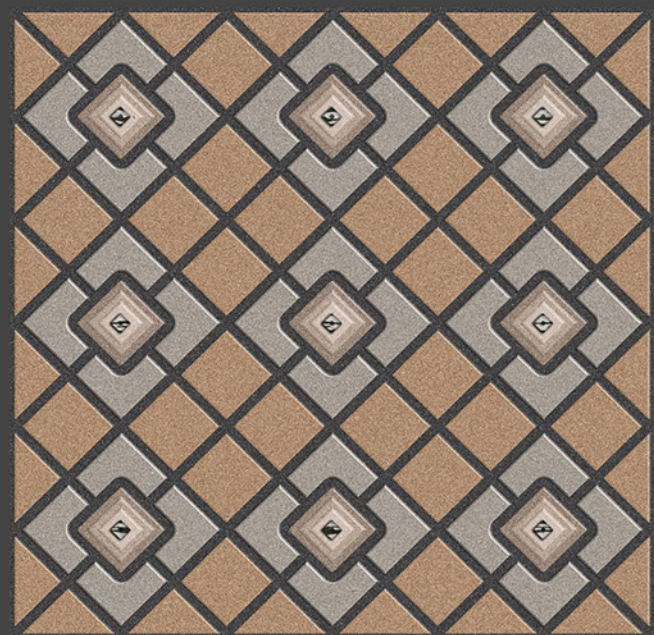

300 X
300 mm

DIGITAL FLOOR TILES

10605

10606

10607

10608

Applications :

FLOOR

INDOOR

RECEPTION

BEDROOM

BATHROOM