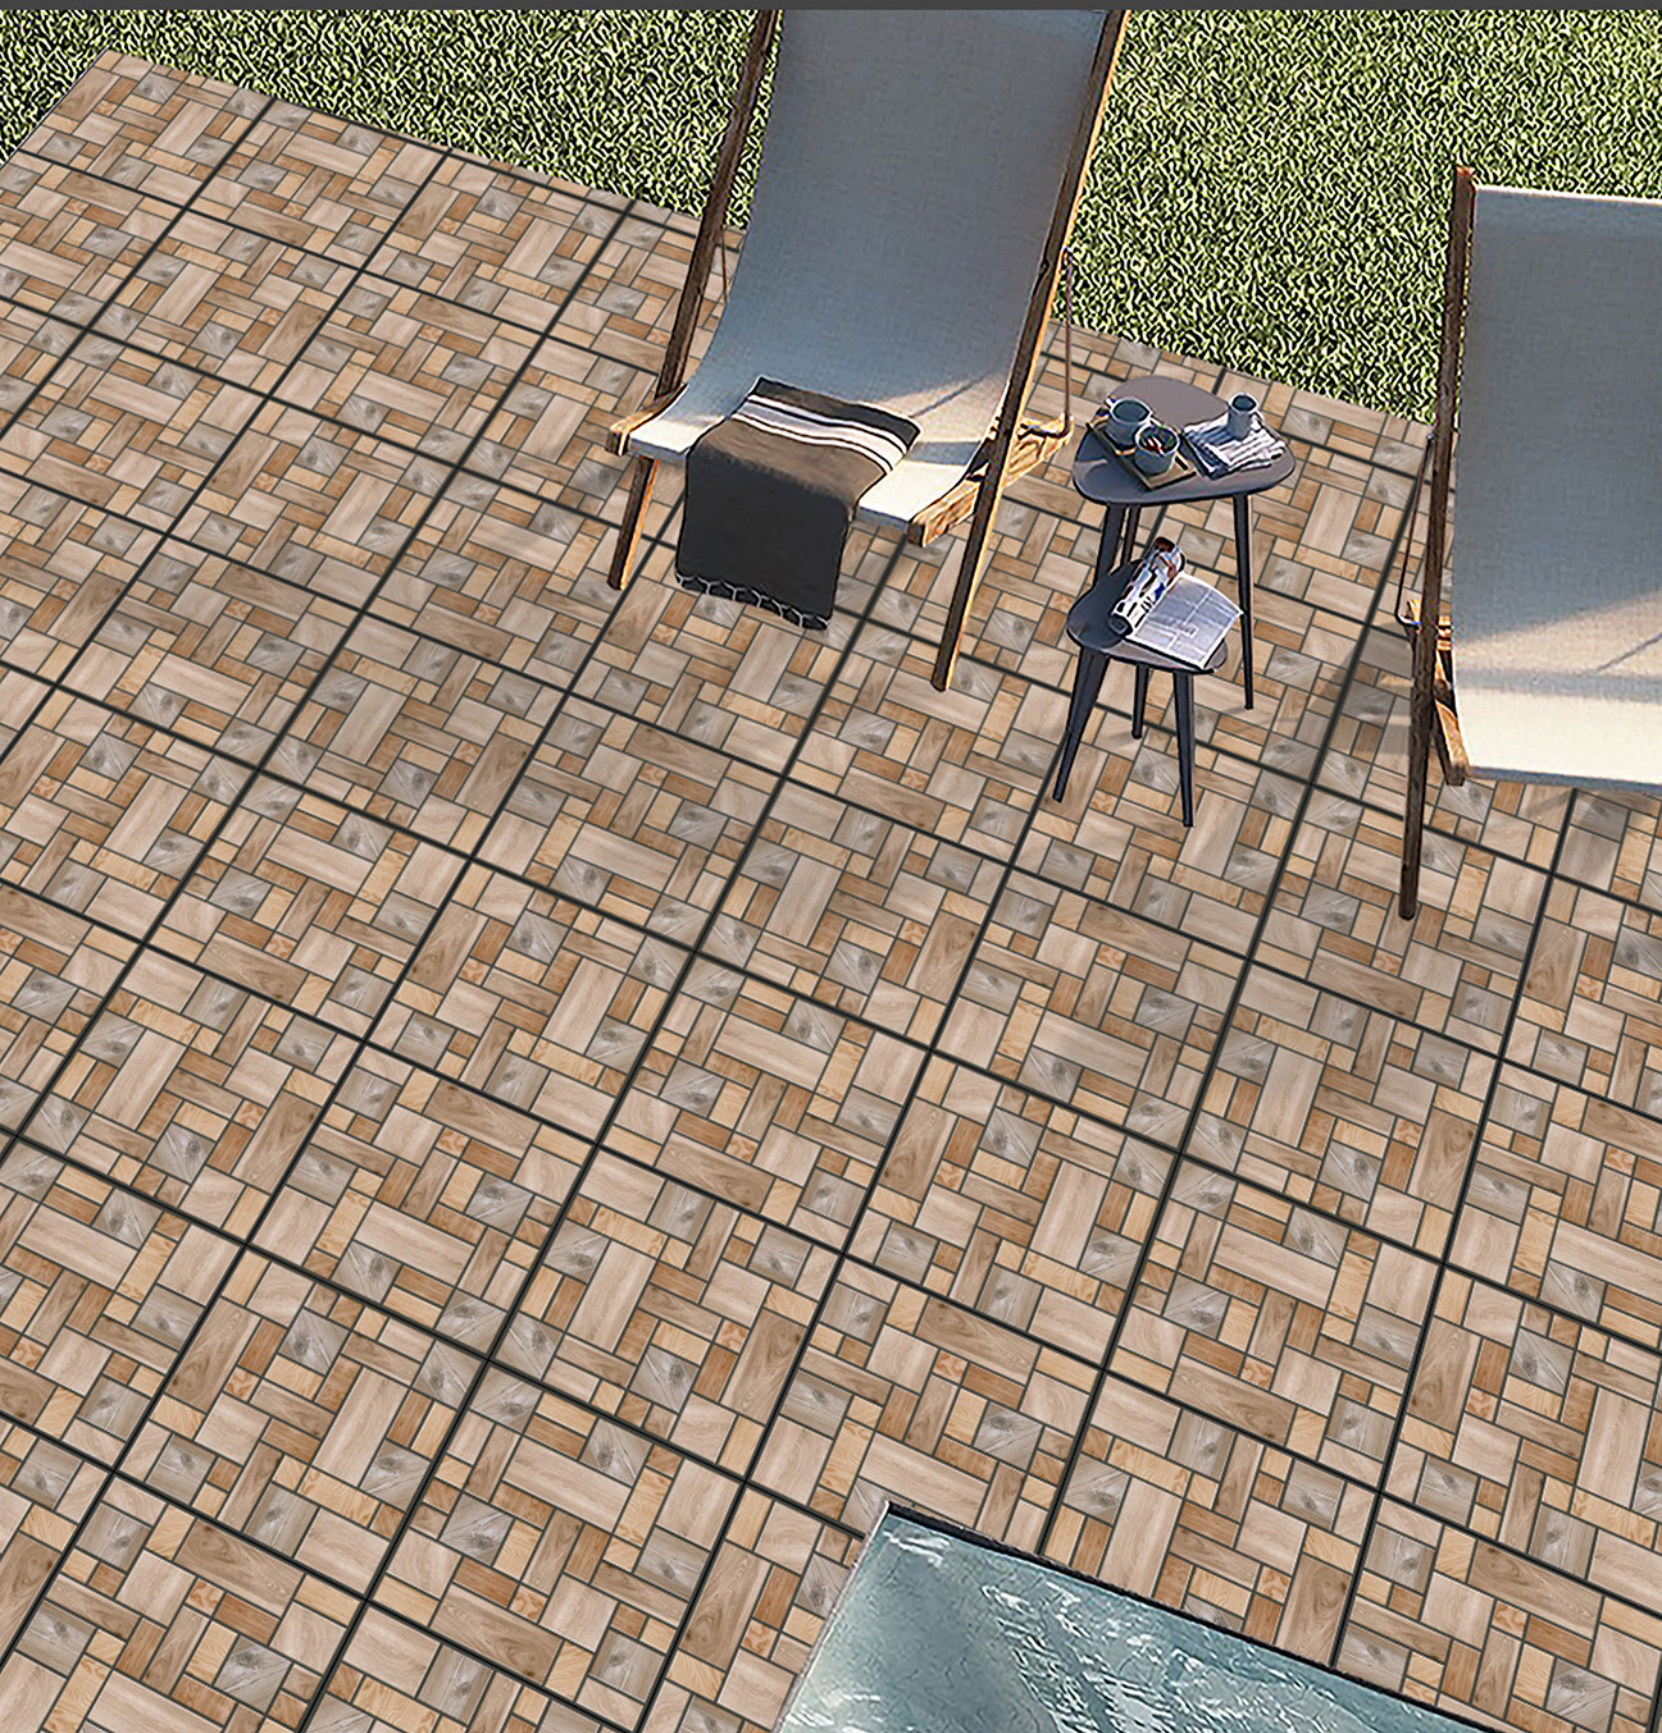

## Applications :

FLOOR

INDOOR

RECEPTION

BEDROOM

BATHROOM

300 X  
300 mm

DIGITAL FLOOR TILES