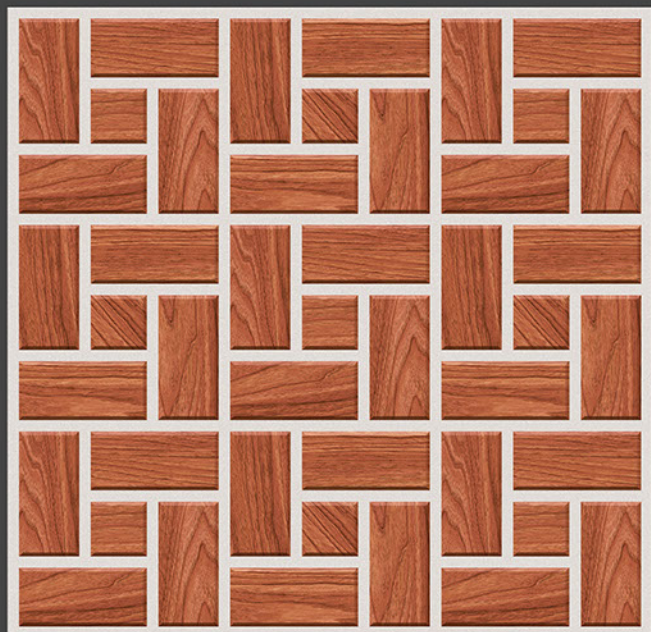

## Applications :

FLOOR

INDOOR

RECEPTION

BEDROOM

BATHROOM

300 X  
300 mm

DIGITAL FLOOR TILES