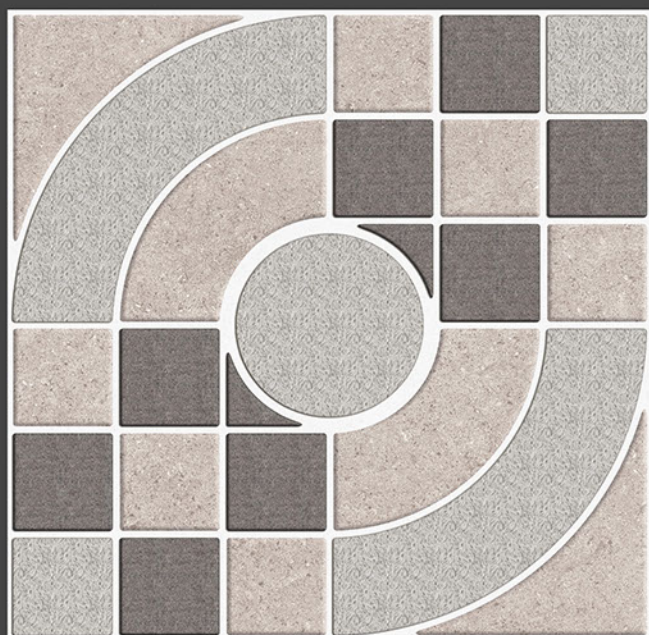

300 X
300 mm

DIGITAL FLOOR TILES

11301

11302

11303

11304

Applications :

FLOOR

INDOOR

RECEPTION

BEDROOM

BATHROOM