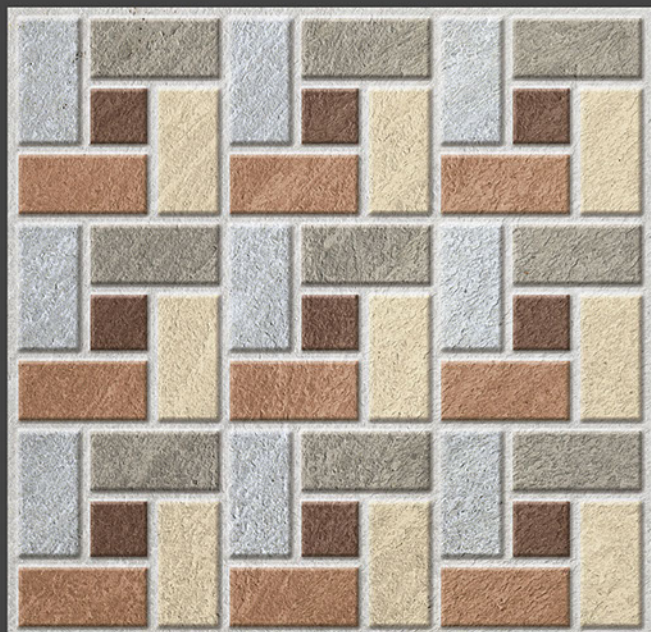

300 X
300 mm

DIGITAL FLOOR TILES

10709

Applications :

FLOOR

INDOOR

RECEPTION

BEDROOM

BATHROOM