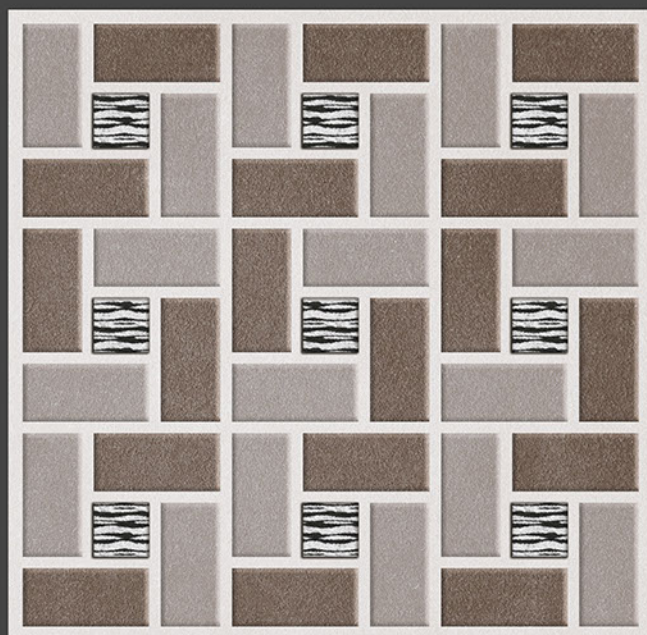

10708

Applications :

FLOOR

INDOOR

RECEPTION

BEDROOM

BATHROOM