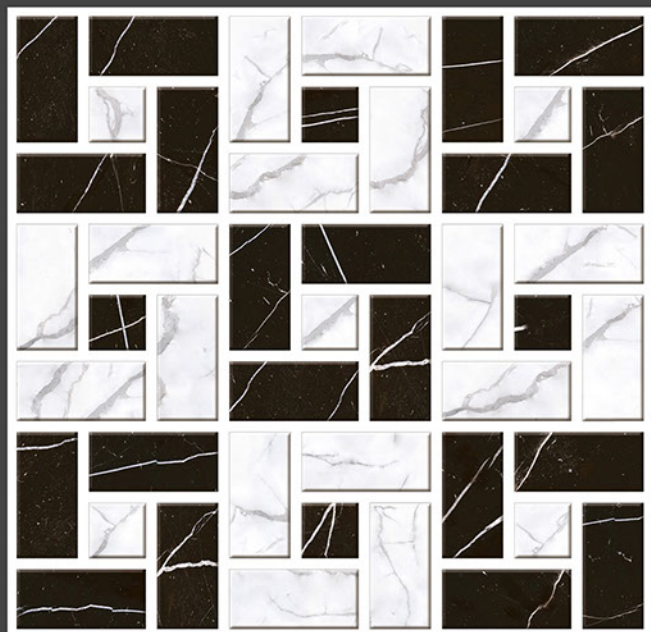

## Applications :

FLOOR

INDOOR

RECEPTION

BEDROOM

BATHROOM

300 X  
300 mm

DIGITAL FLOOR TILES