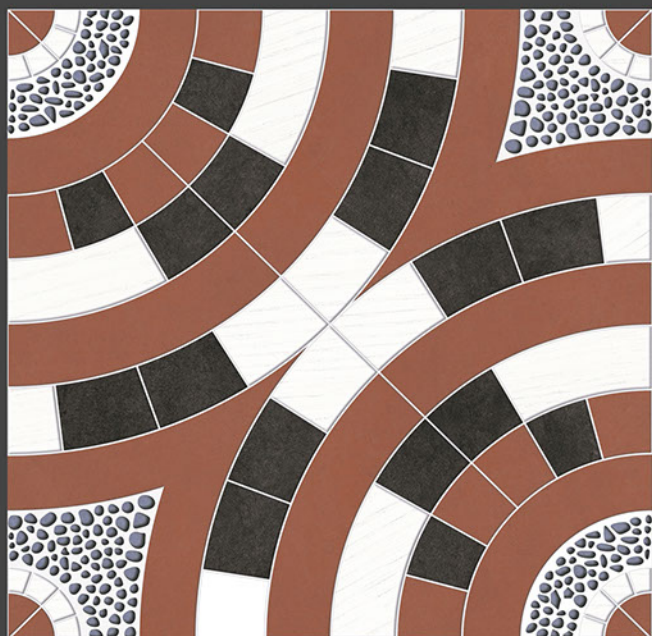

RECEPTION

BEDROOM

BATHROOM

300 X
300 mm

DIGITAL FLOOR TILES

10081

10082

10083