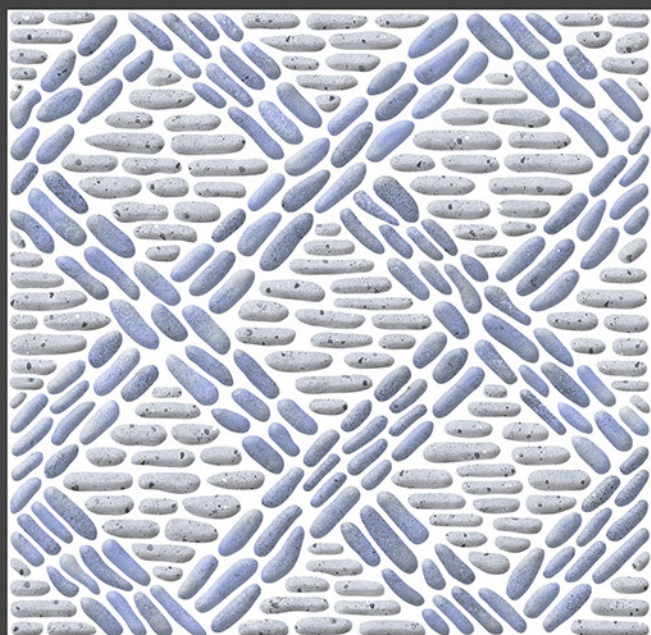

300 X
300 mm

DIGITAL FLOOR TILES

10033

10034

10035

10036

Applications :

FLOOR

INDOOR

RECEPTION

BEDROOM

BATHROOM