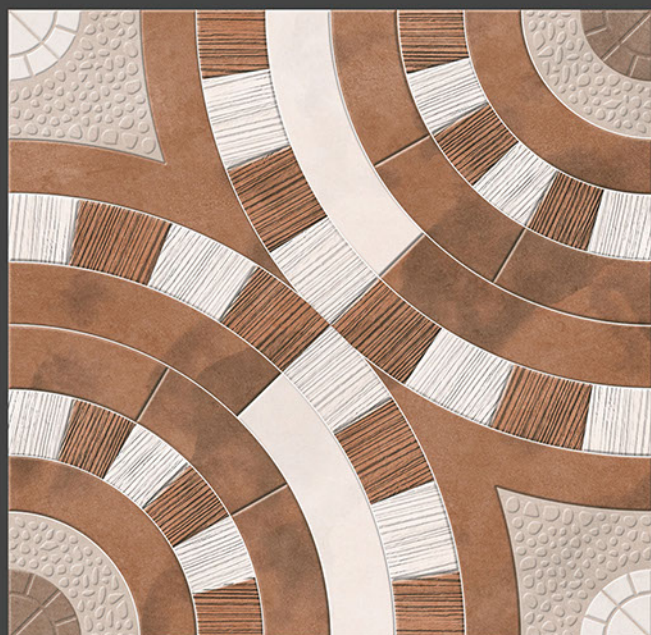

10076

Applications :

FLOOR

INDOOR

RECEPTION

BEDROOM

BATHROOM

300 X
300 mm