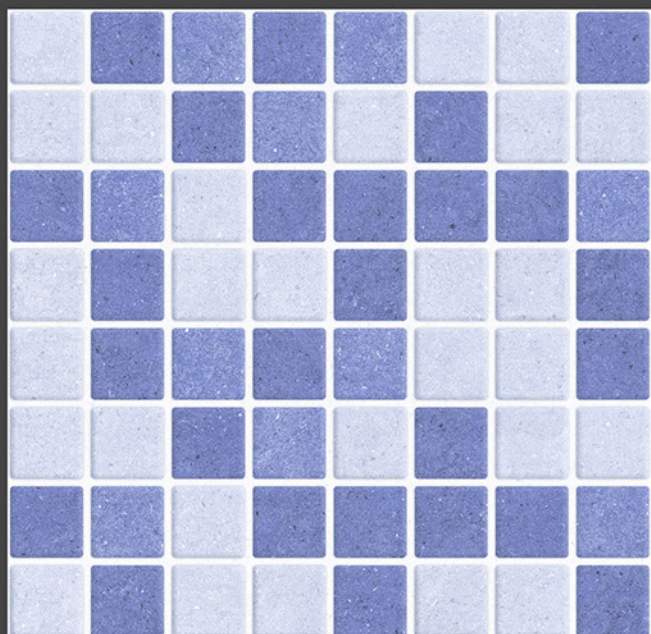

300 X
300 mm

DIGITAL FLOOR TILES

10065