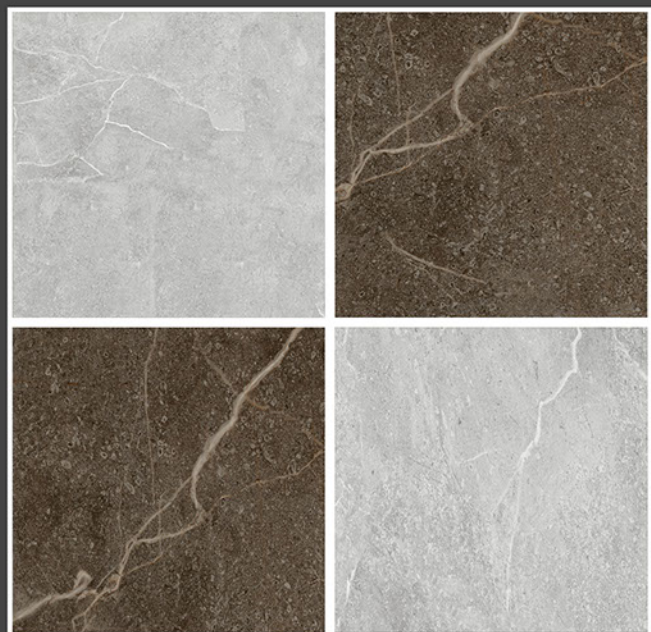

300 X
300 mm

DIGITAL FLOOR TILES

10017