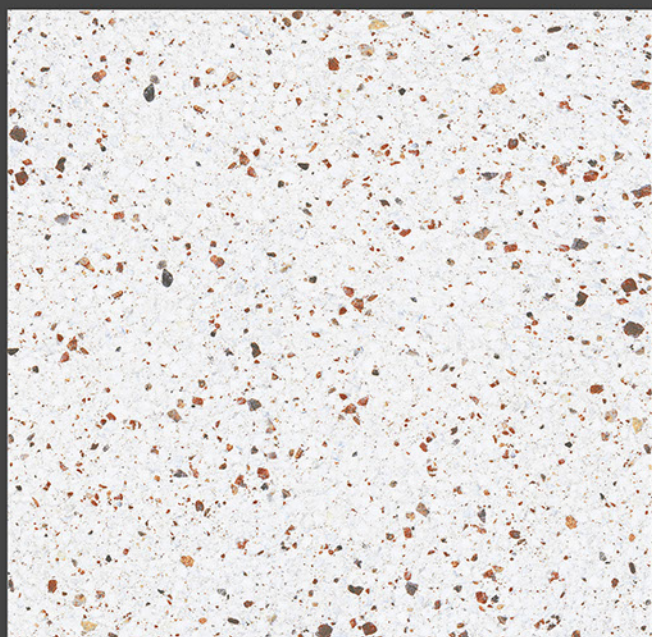

10049

10051