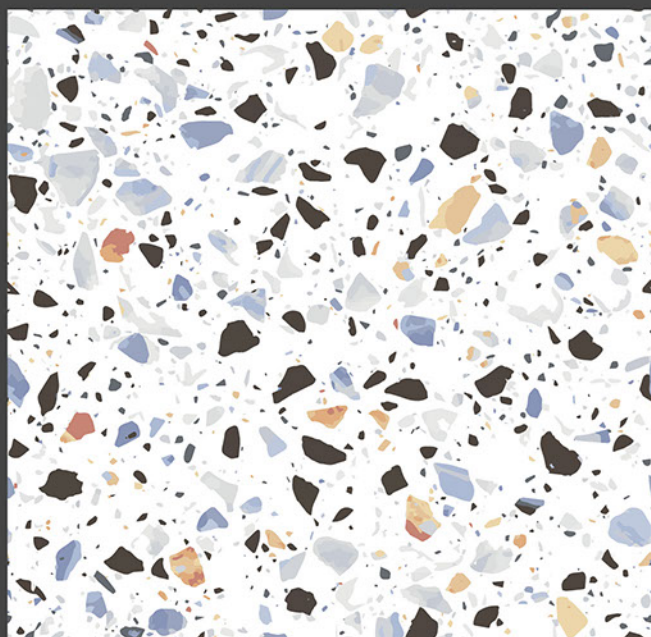

GLOSSY PLAIN SERIES

DIGITAL FLOOR TILES

300x300mm

300 X
300 mm

DIGITAL FLOOR TILES

10001

10002

10003