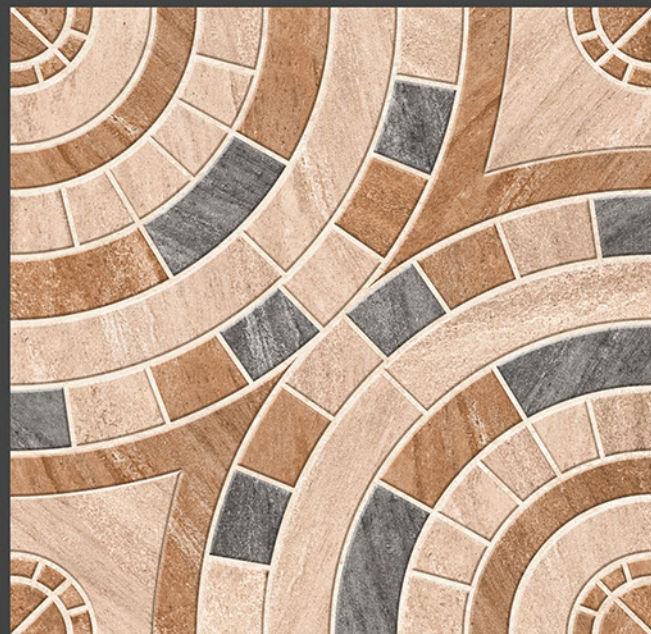

300 X
300 mm

DIGITAL FLOOR TILES

10045

10046

10047

10048

Applications :

FLOOR

INDOOR

RECEPTION

BEDROOM

BATHROOM