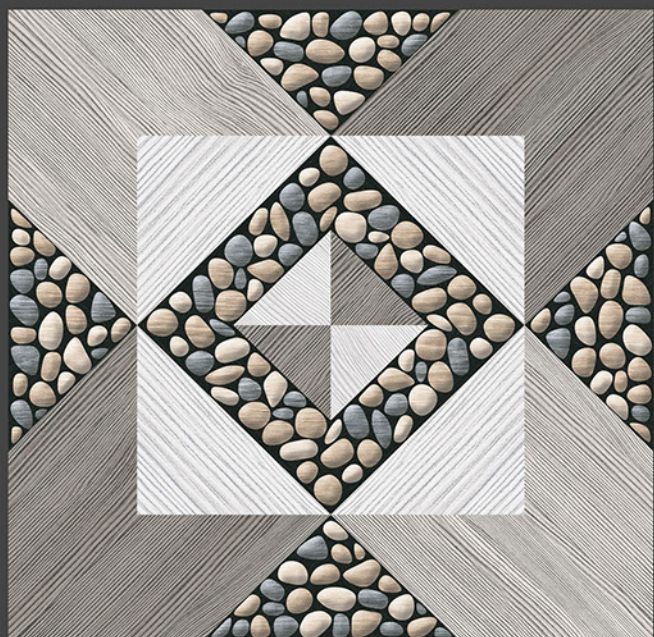

10092

Applications :

FLOOR

INDOOR

RECEPTION

BEDROOM

BATHROOM

300 X
300 mm