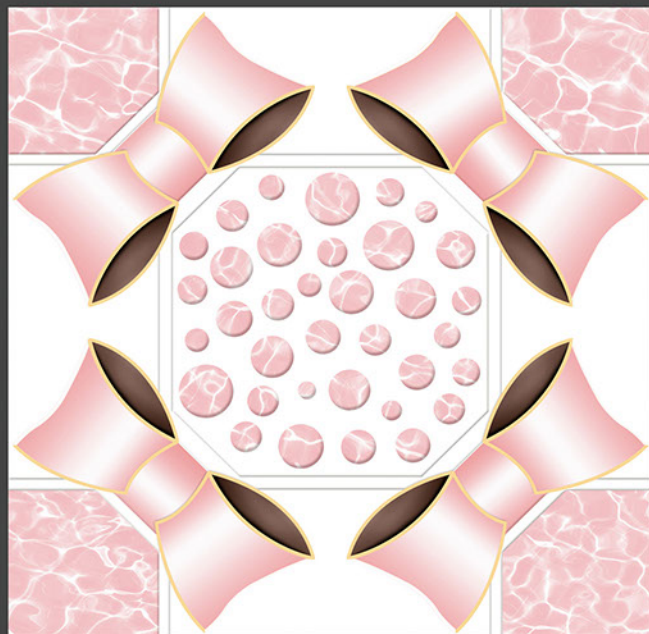

300 X
300 mm

DIGITAL FLOOR TILES

10021

10022

10023

10024

Applications :

FLOOR

INDOOR

RECEPTION

BEDROOM

BATHROOM