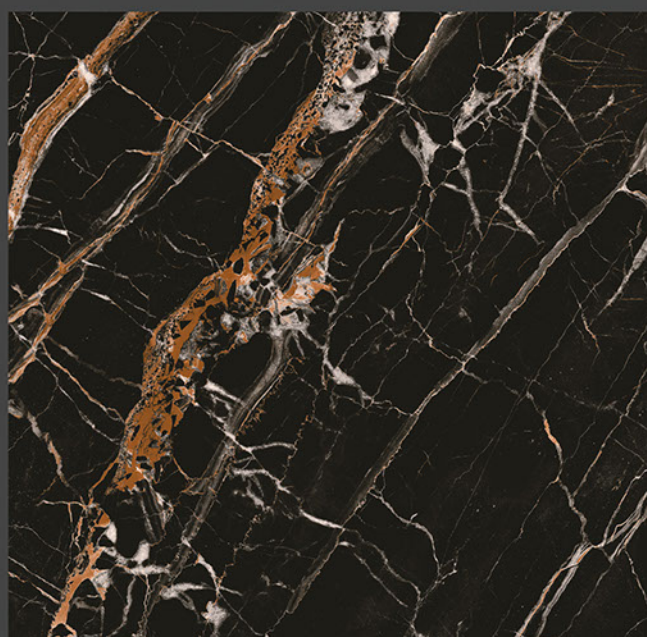

10028

Applications :

FLOOR

INDOOR

RECEPTION

BEDROOM

BATHROOM

300 X
300 mm