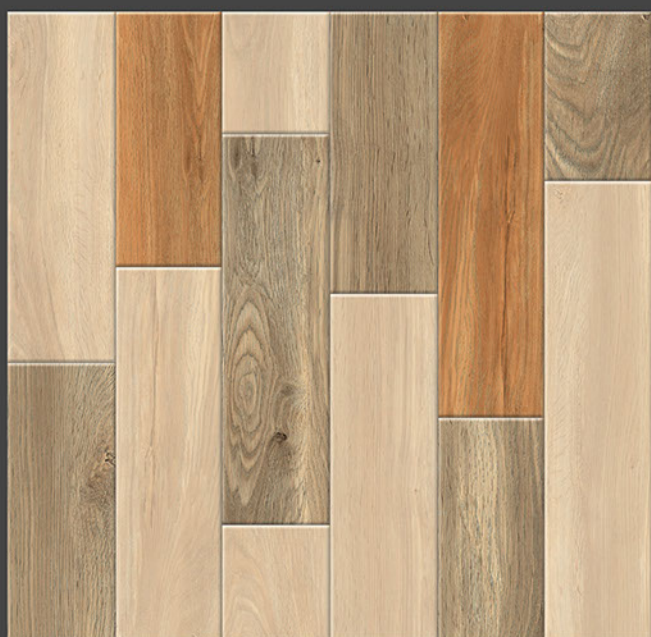

300 X
300 mm

DIGITAL FLOOR TILES

10065

10066

10067

10068

Applications :

FLOOR

INDOOR

RECEPTION

BEDROOM

BATHROOM