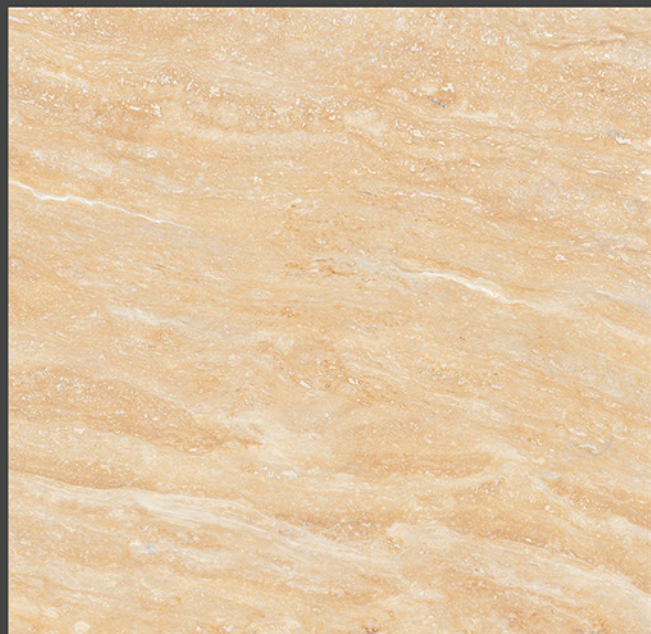

300 X
300 mm

DIGITAL FLOOR TILES

10057

10058

10059

10060

Applications :

FLOOR

INDOOR

RECEPTION

BEDROOM

BATHROOM