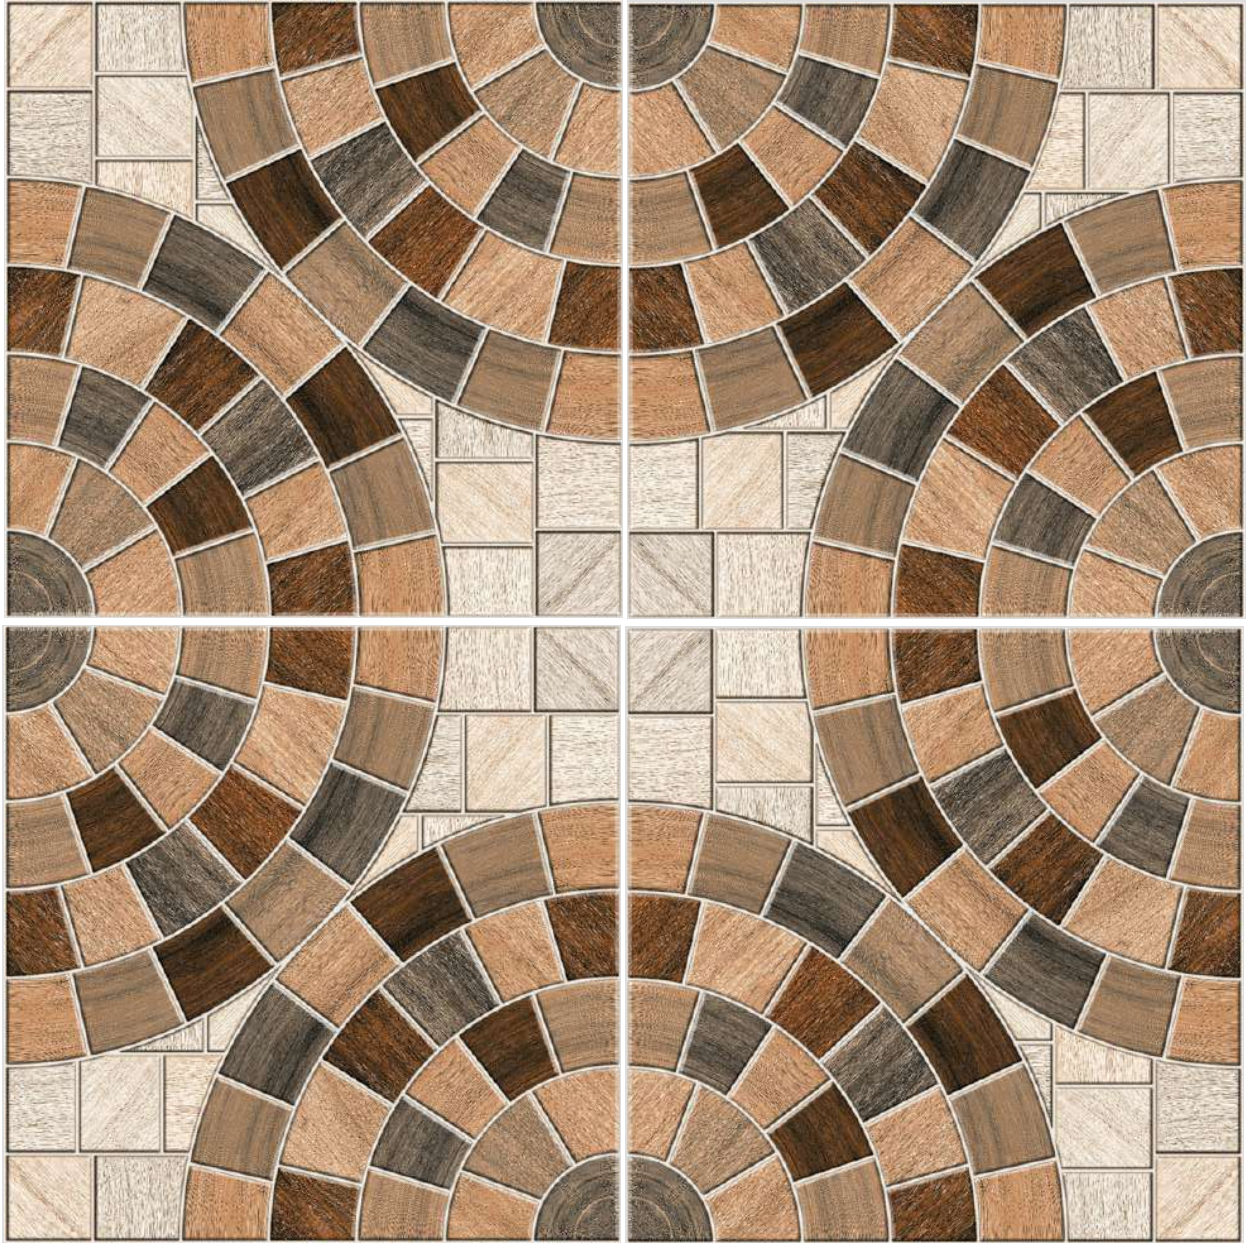

MOSAIC 3

SIZE
396 X 396 MM

FINISH
RUSTIC