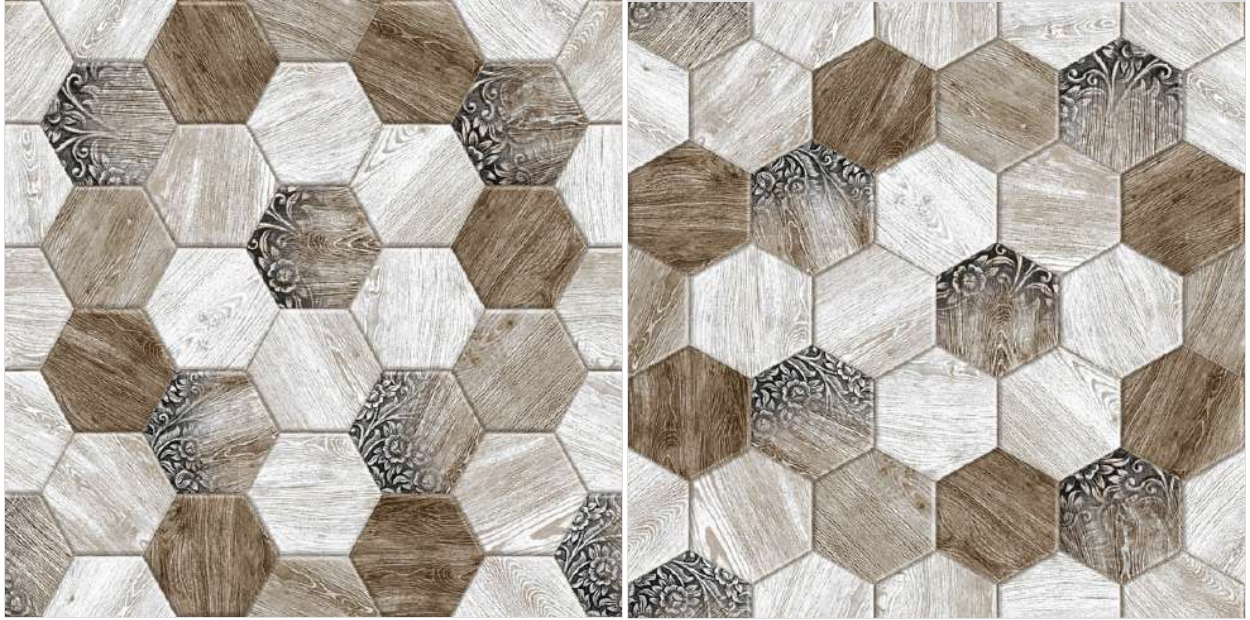

SIZE
396 X 396 MM

FINISH
RUSTIC

HEXAGONE 2

SIZE
396 X 396 MM

FINISH
RUSTIC

HEXAGONE 3

SIZE
396 X 396 MM

FINISH
RUSTIC