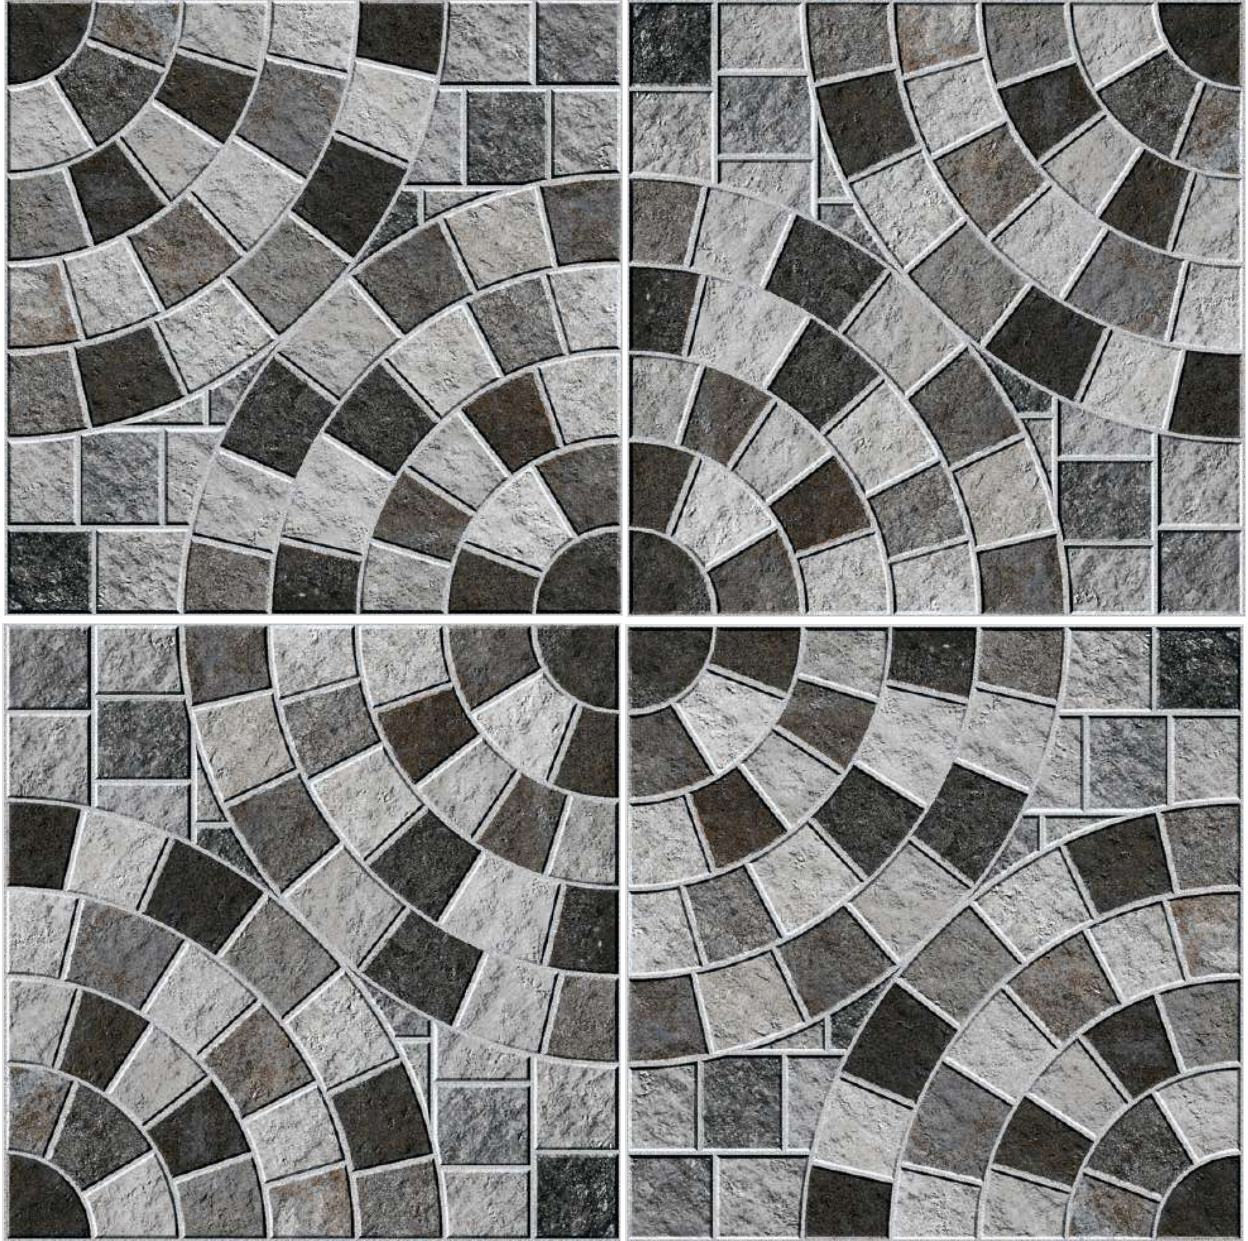

MOSAIC 7

SIZE
396 X 396 MM

FINISH
RUSTIC

MOSAIC 8

SIZE
396 X 396 MM

FINISH
RUSTIC

MOSAIC 9

SIZE
396 X 396 MM