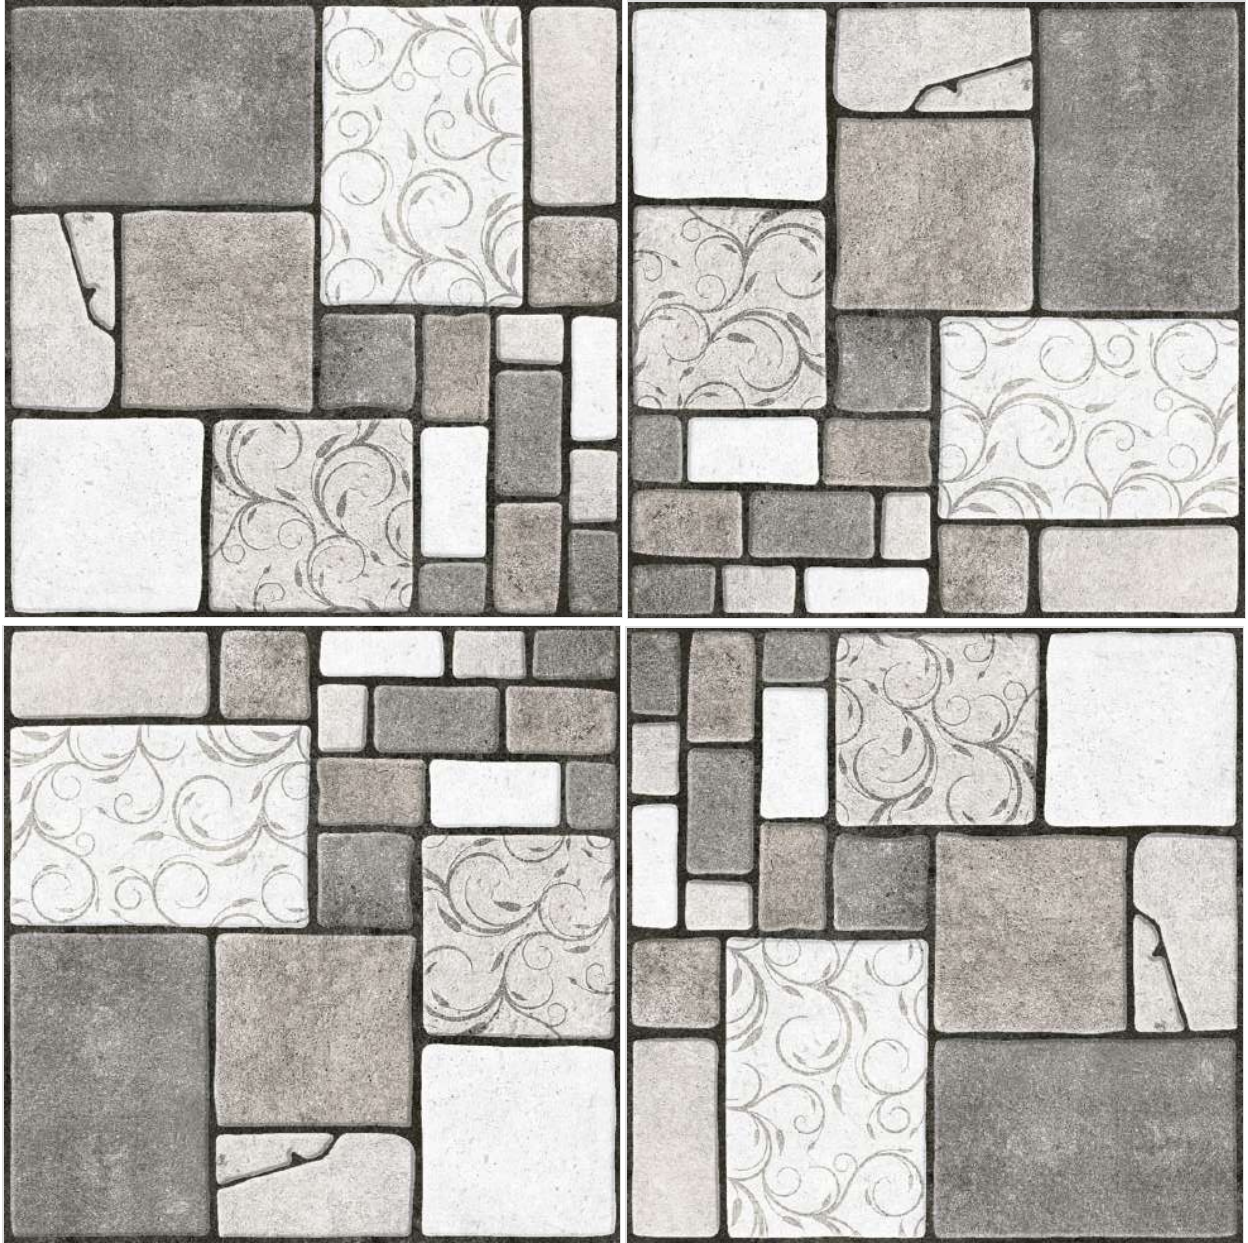

SIZE
396 X 396 MM

FINISH
RUSTIC

BLOCK STONE 1

SIZE
396 X 396 MM

FINISH
RUSTIC

BLOCK STONE 10

SIZE
396 X 396 MM

FINISH
RUSTIC