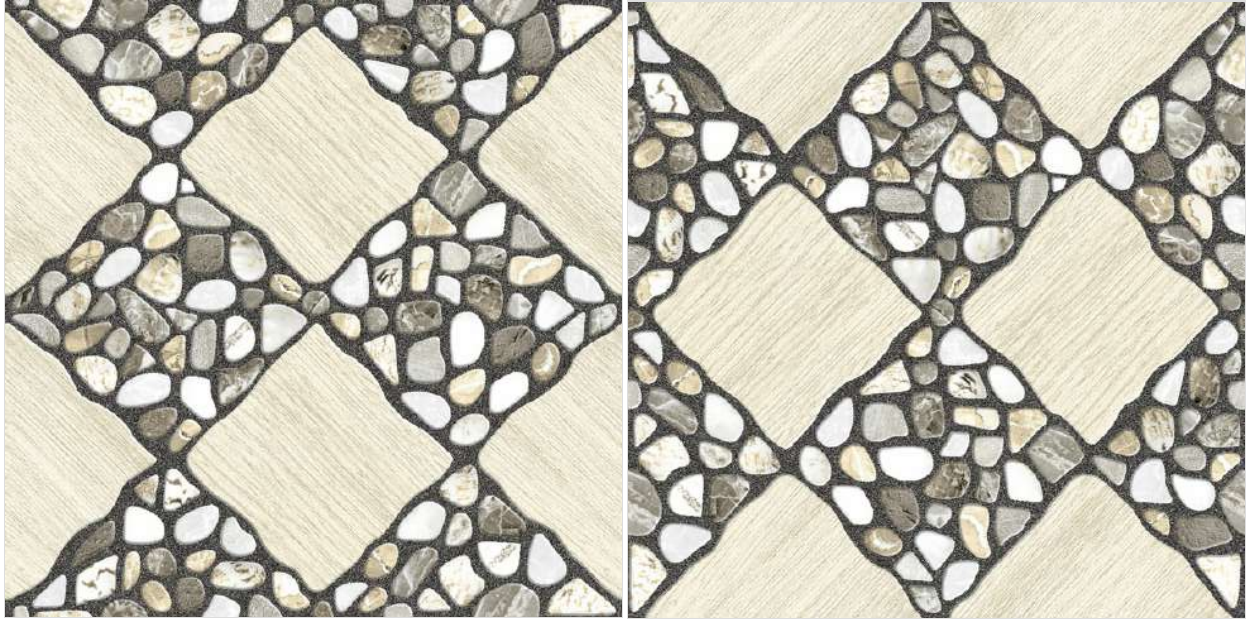

JEMSTONE 2

SIZE
396 X 396 MM

FINISH
RUSTIC