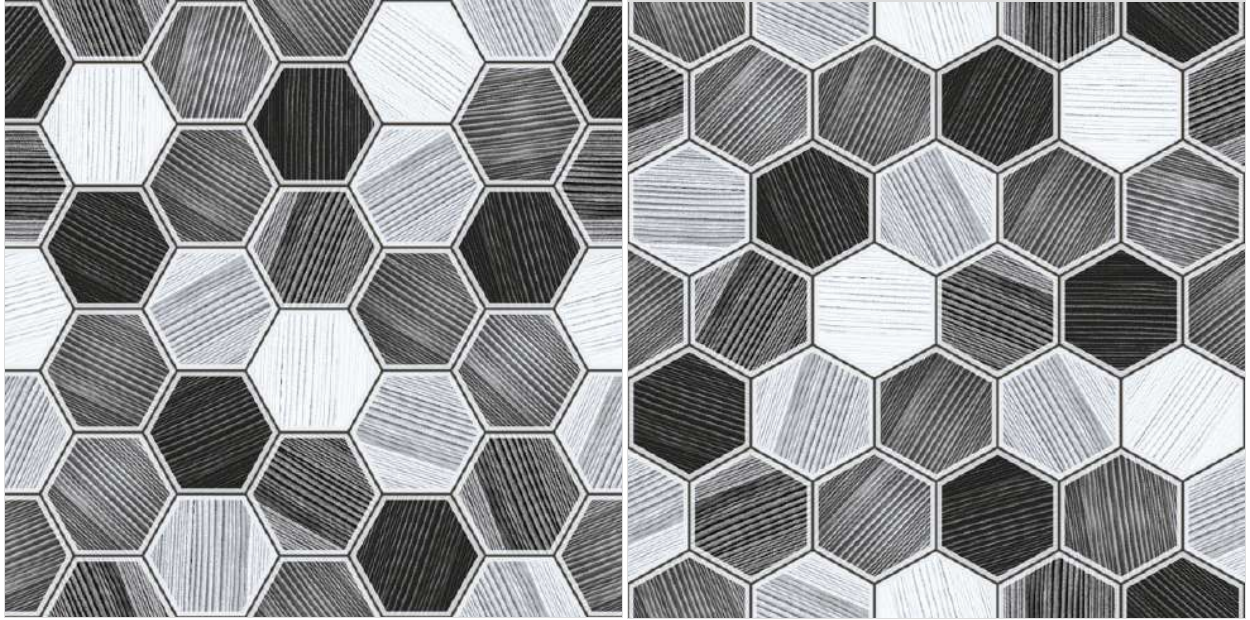

HEXAGONE 4

SIZE
396 X 396 MM

FINISH
RUSTIC

HEXAGONE 5

SIZE
396 X 396 MM

FINISH
RUSTIC

HEXAGONE 6

SIZE
396 X 396 MM