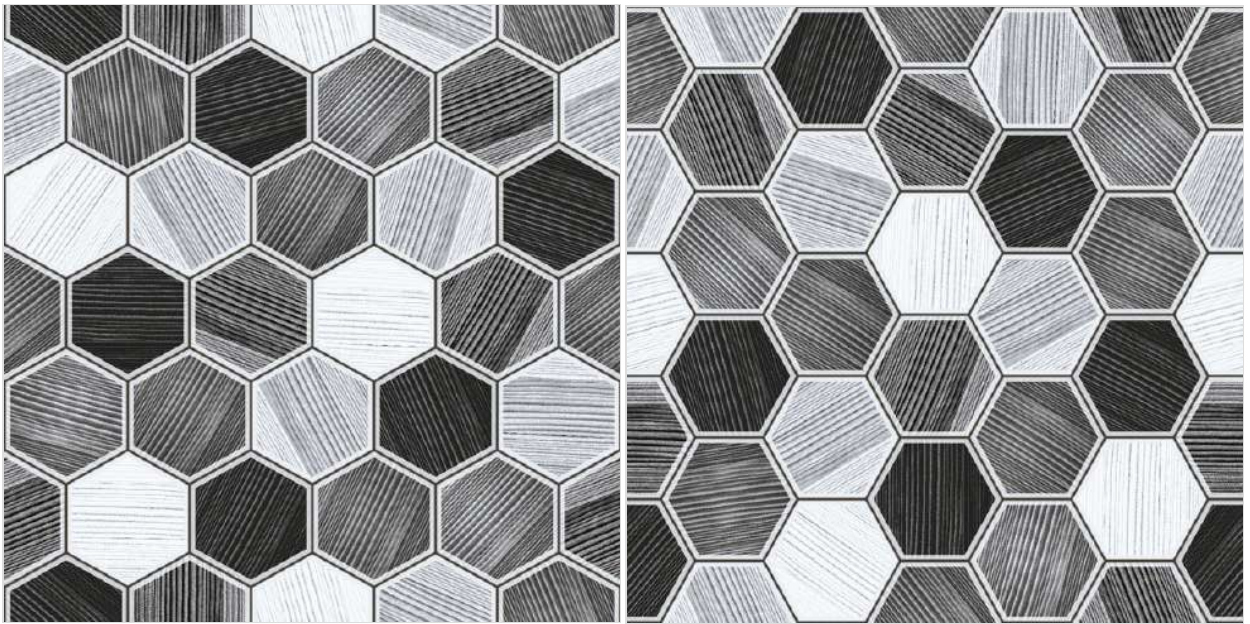

HEXAGONE 4

SIZE
396 X 396 MM

FINISH
RUSTIC

HEXAGONE 5

SIZE
396 X 396 MM

FINISH
RUSTIC

HEXAGONE 6

SIZE
396 X 396 MM