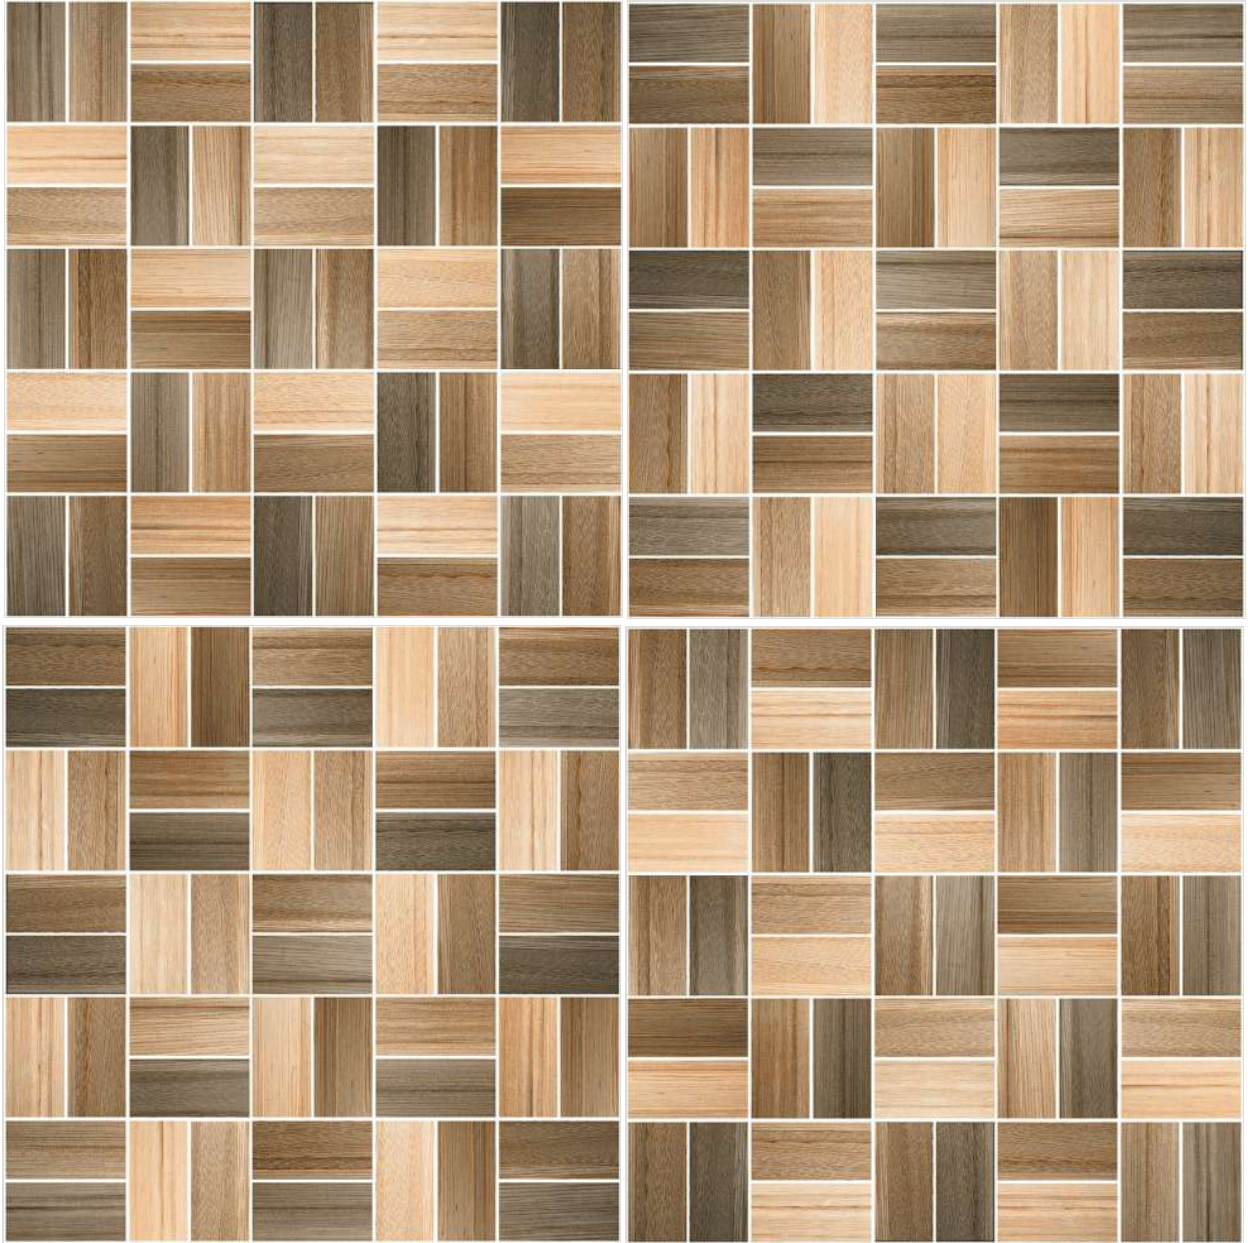

FARO 18

SIZE
396 X 396 MM

FINISH
RUSTIC