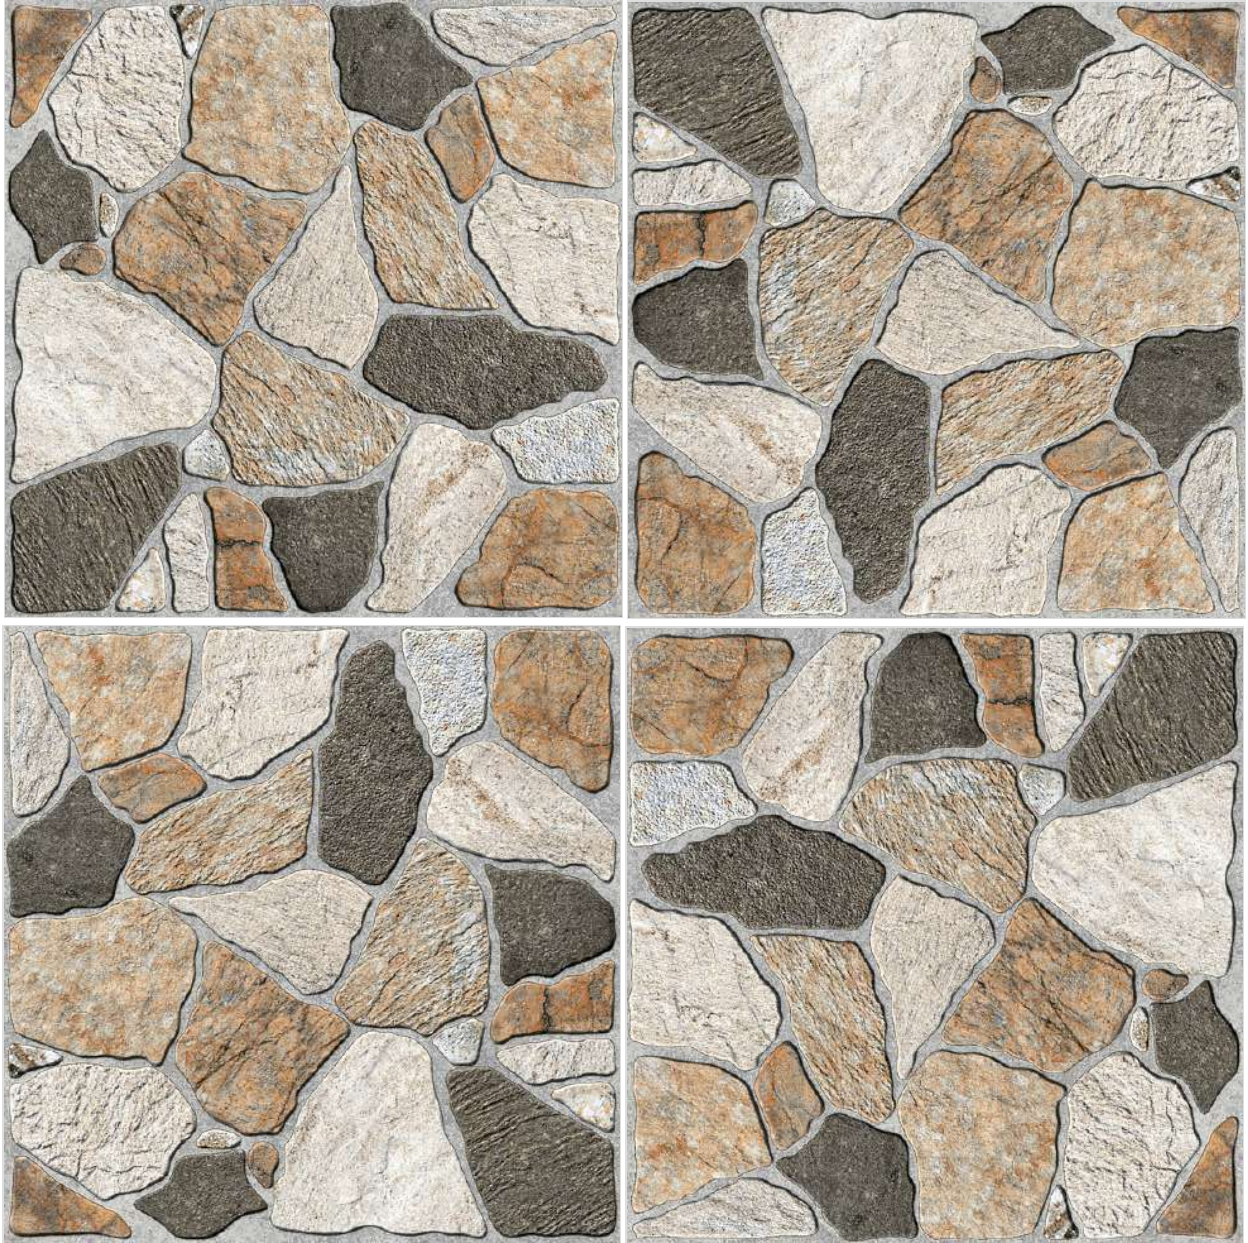

ROCK STONE 5

SIZE
396 X 396 MM

FINISH
RUSTIC