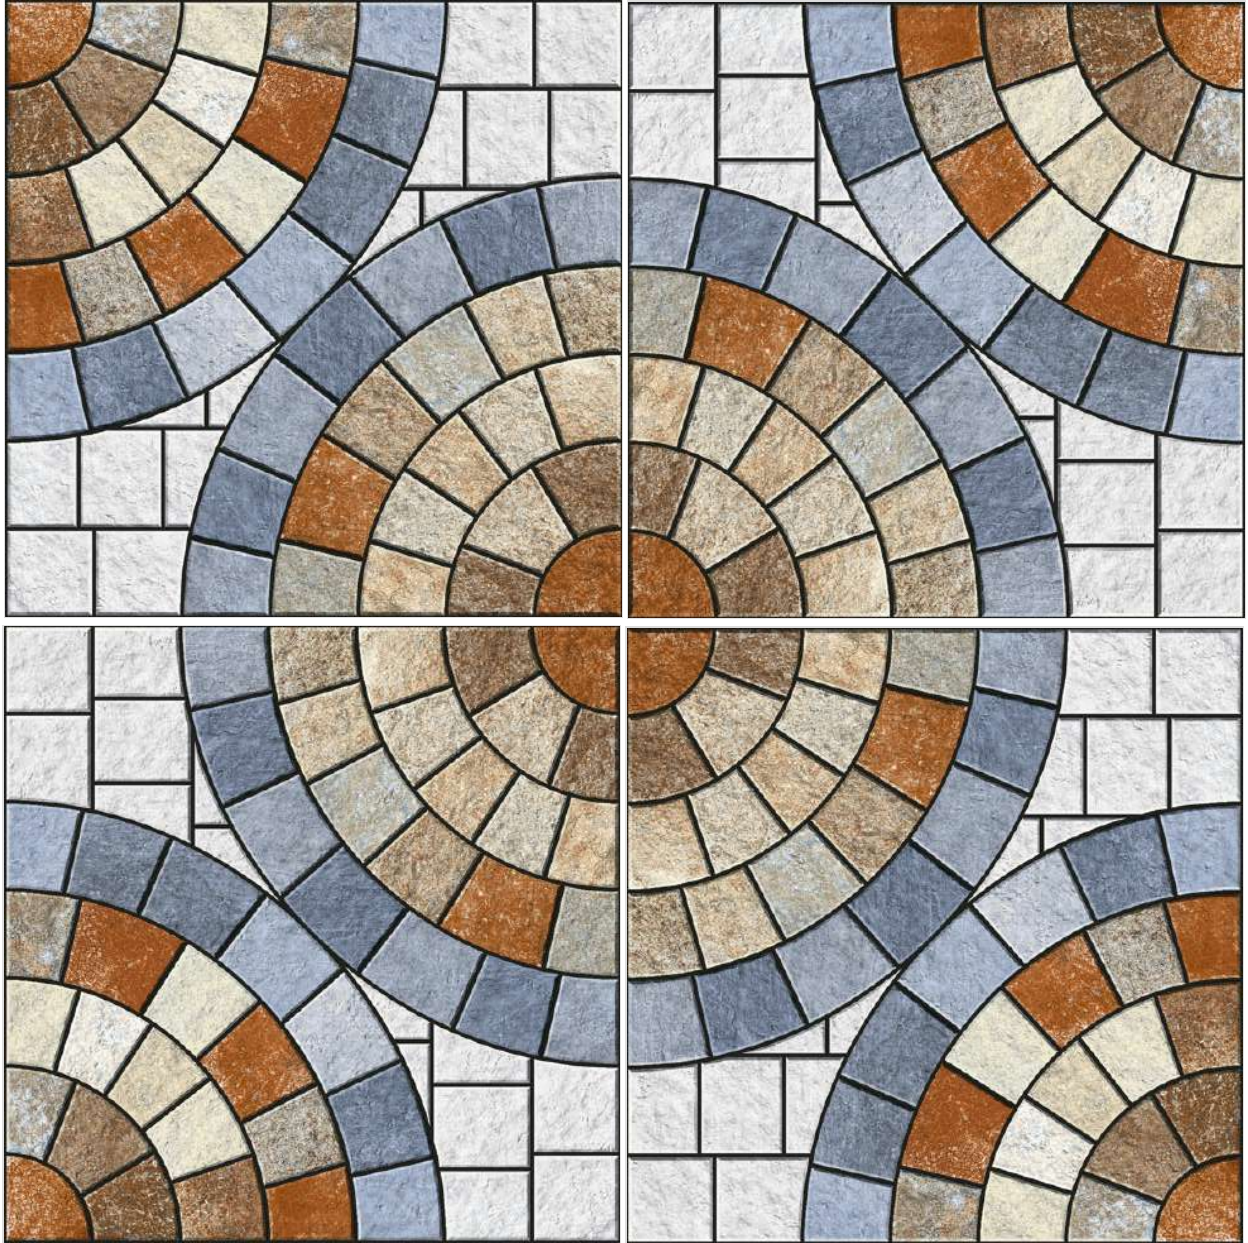

FINISH
RUSTIC

MOSAIC 2

SIZE
396 X 396 MM

FINISH
RUSTIC

MOSAIC 3

SIZE
396 X 396 MM

FINISH
RUSTIC

MOSAIC 4