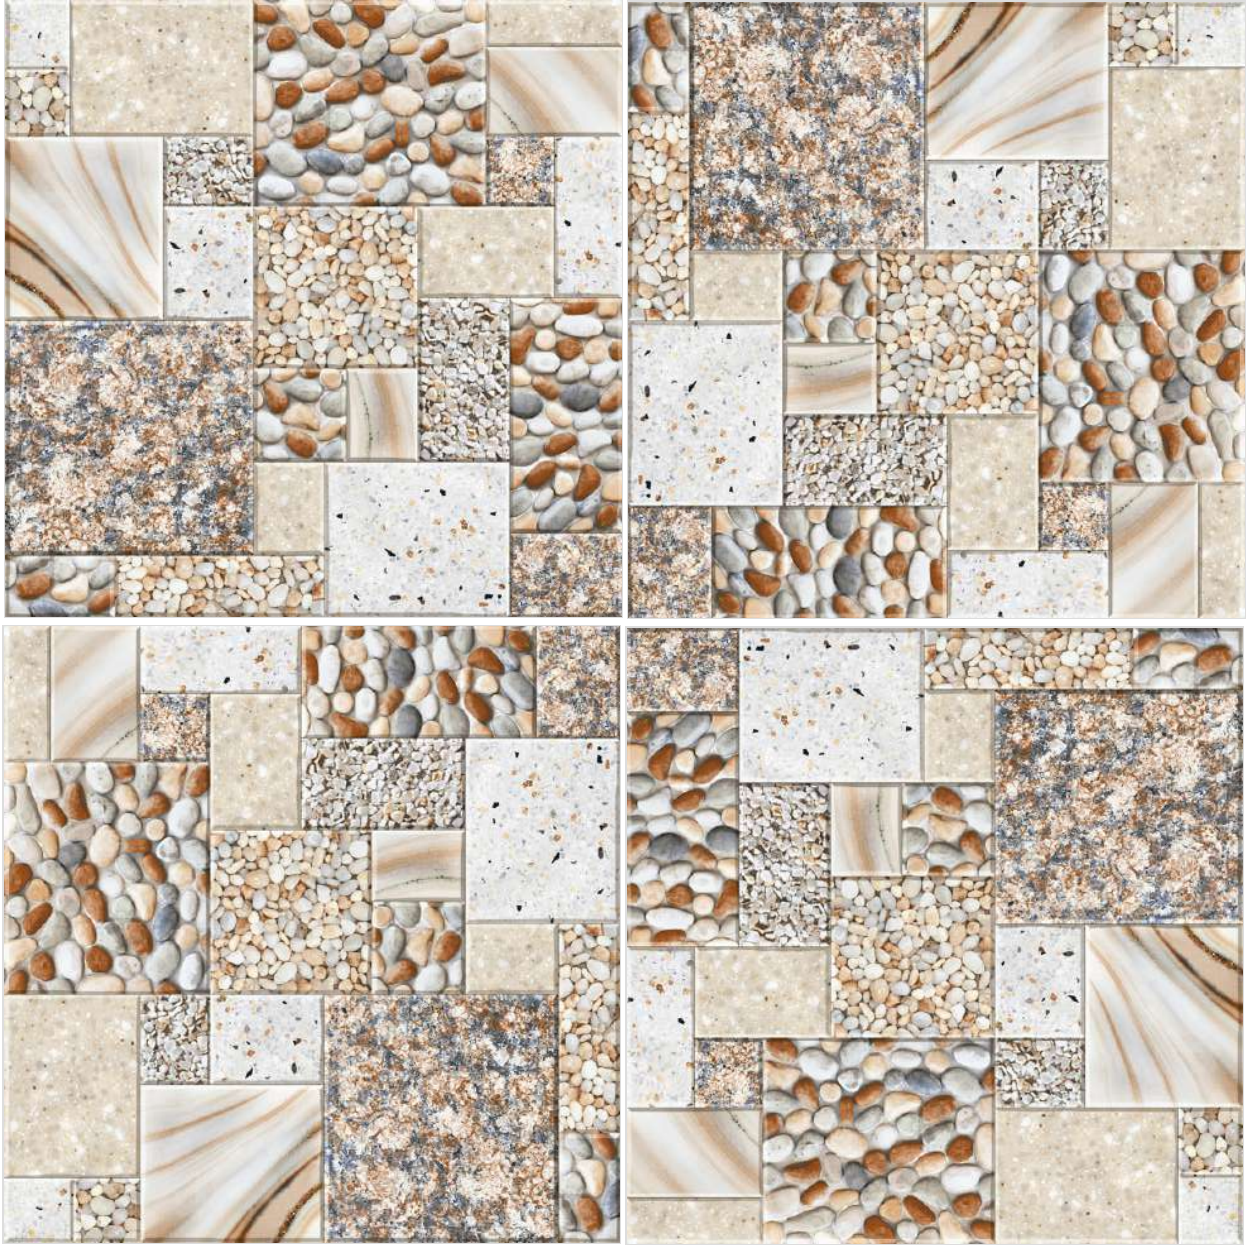

ARIZONA 3

SIZE
396 X 396 MM

FINISH
RUSTIC