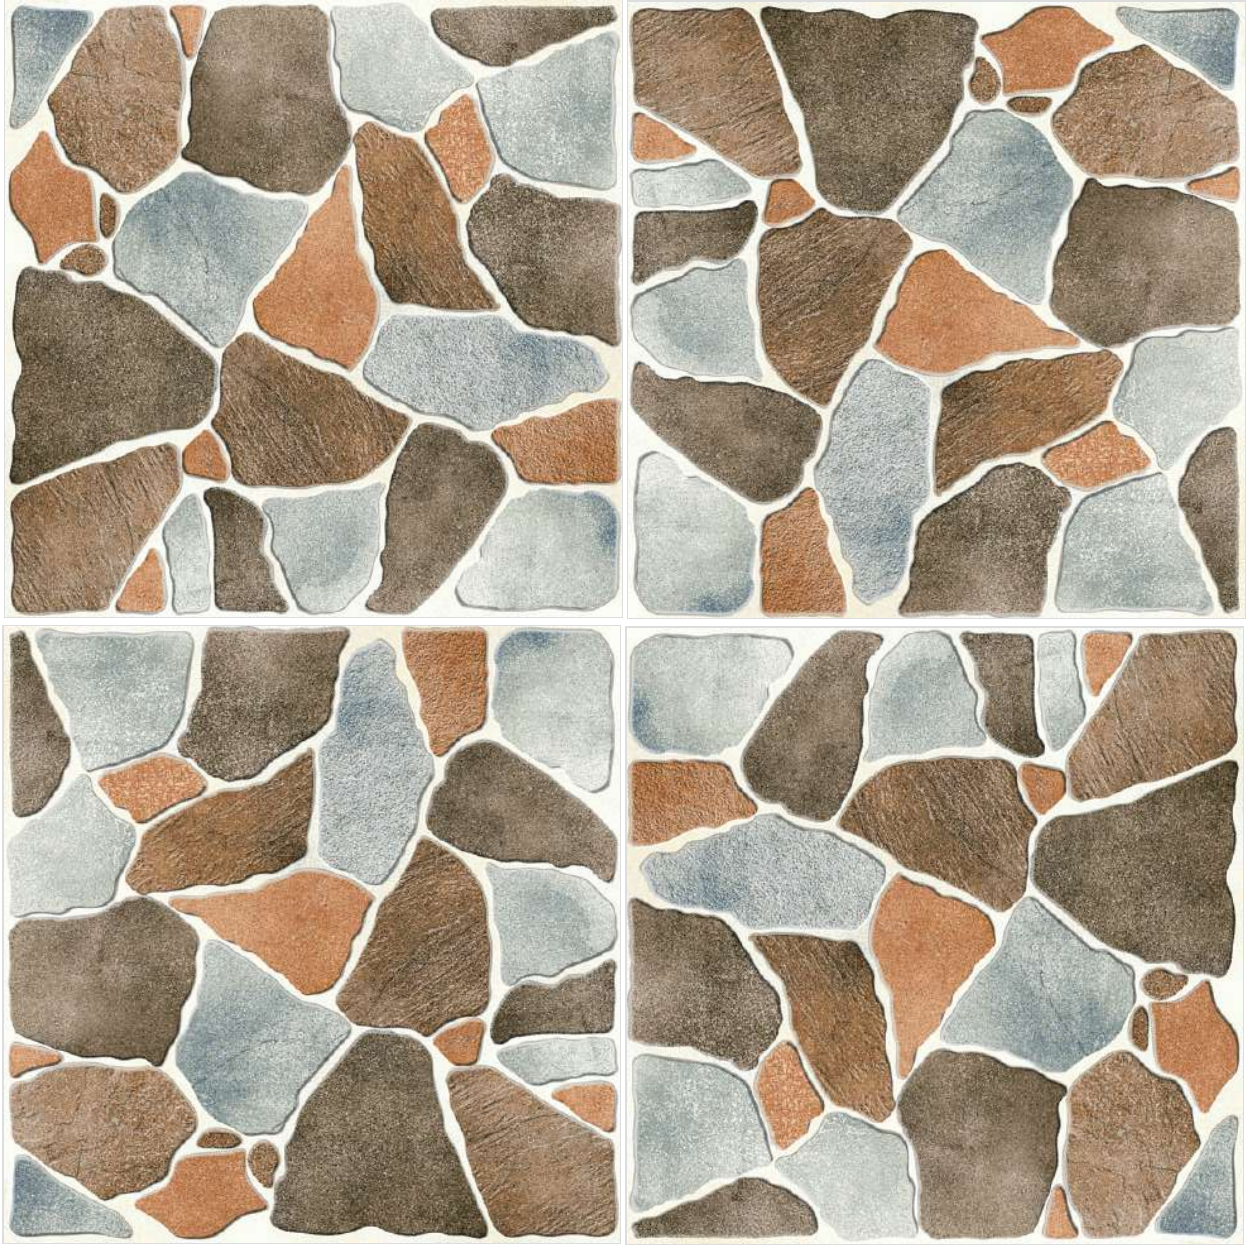

ROCK STONE 13

SIZE
396 X 396 MM

FINISH
RUSTIC

ROCK STONE 2

SIZE
396 X 396 MM

FINISH
RUSTIC

ROCK STONE 3

SIZE
396 X 396 MM