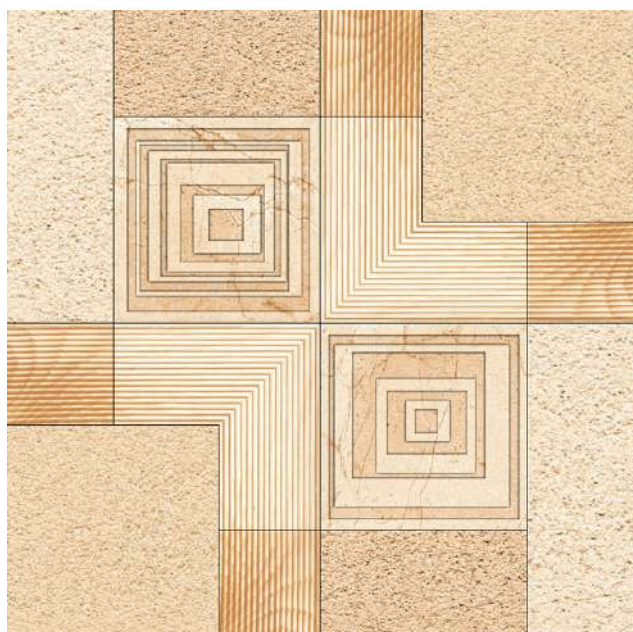

SIZE
396 X 396 MM

FINISH
RUSTIC

ARMANO 2

SIZE
396 X 396 MM

FINISH
RUSTIC

ARMANO 3

SIZE
396 X 396 MM

FINISH
RUSTIC