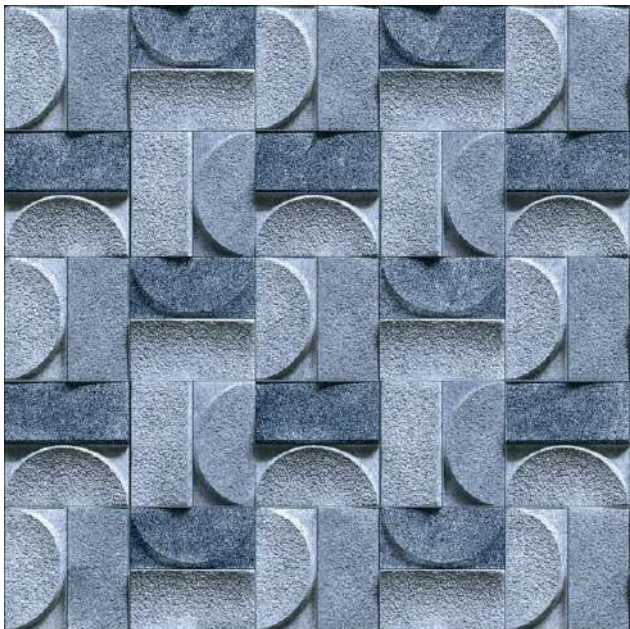

FARO 17

SIZE
396 X 396 MM

FINISH
RUSTIC