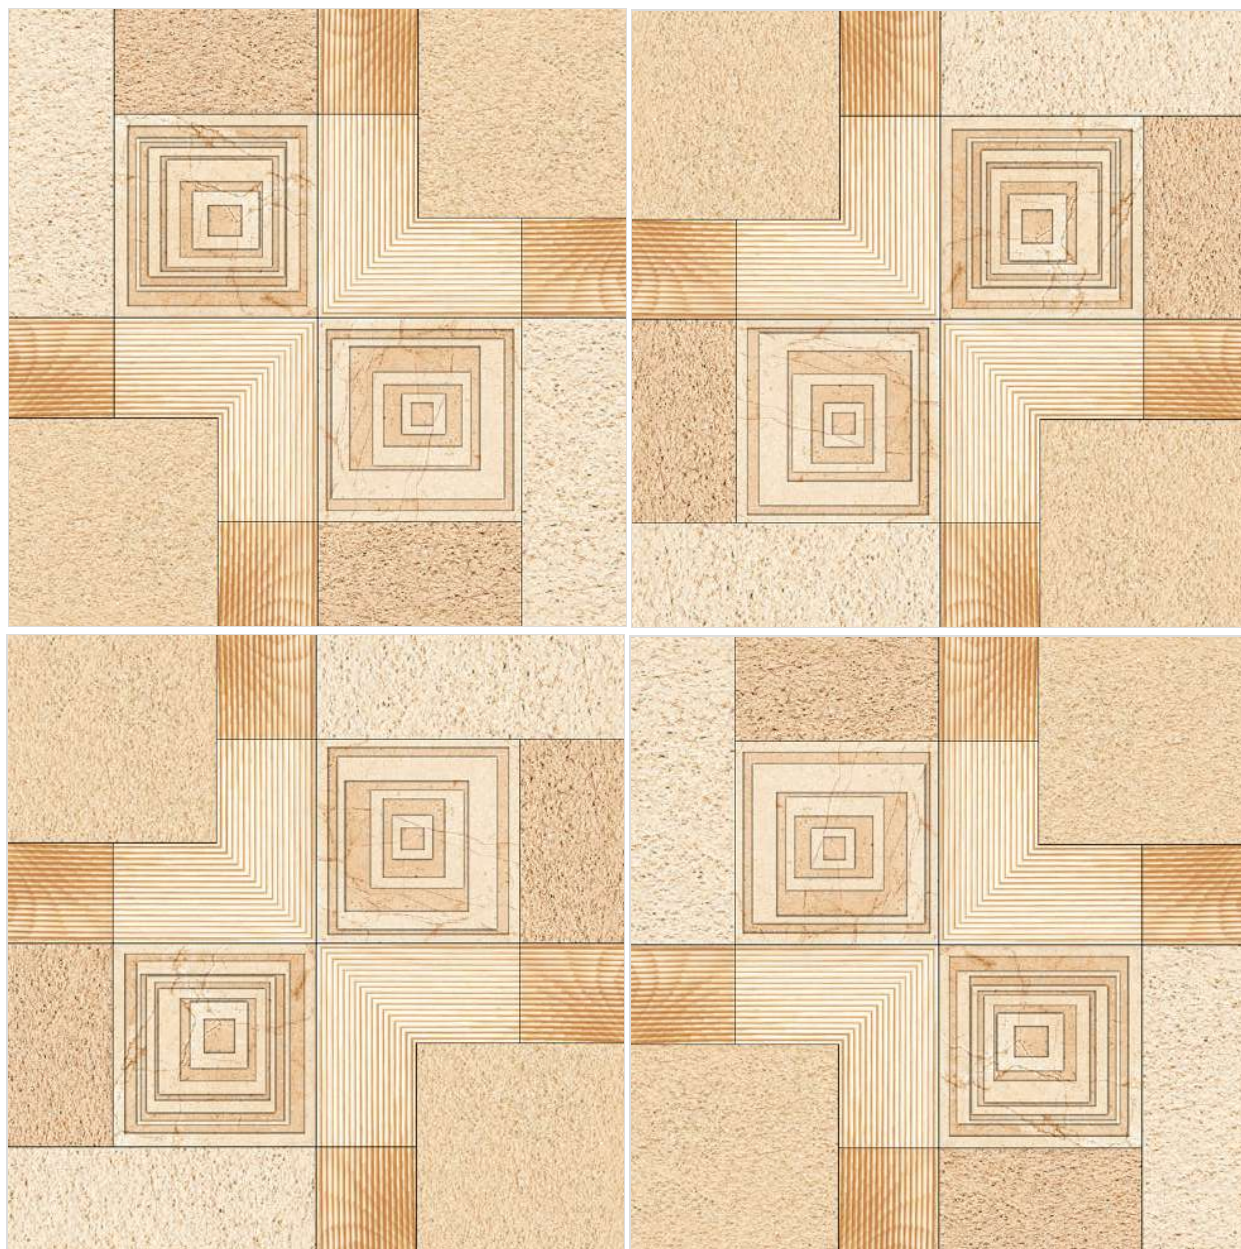

SIZE
396 X 396 MM

FINISH
RUSTIC

ARMANO 2

SIZE
396 X 396 MM

FINISH
RUSTIC

ARMANO 3

SIZE
396 X 396 MM

FINISH
RUSTIC