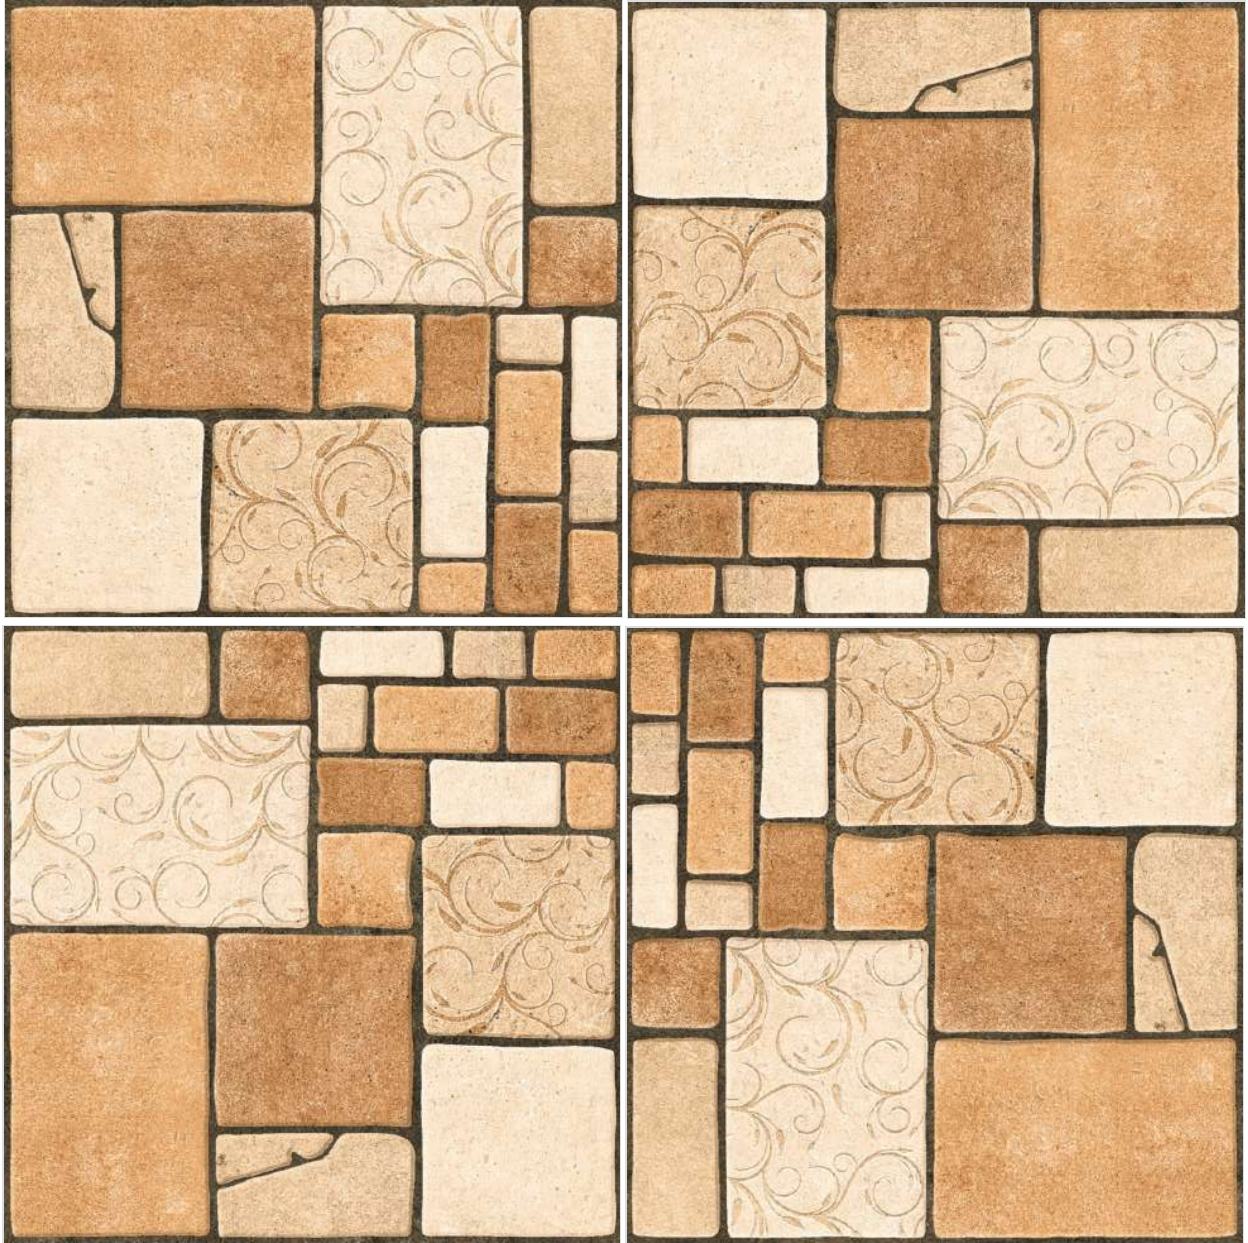

SIZE
396 X 396 MM

FINISH
RUSTIC

BLOCK STONE 1

SIZE
396 X 396 MM

FINISH
RUSTIC

BLOCK STONE 10

SIZE
396 X 396 MM

FINISH
RUSTIC