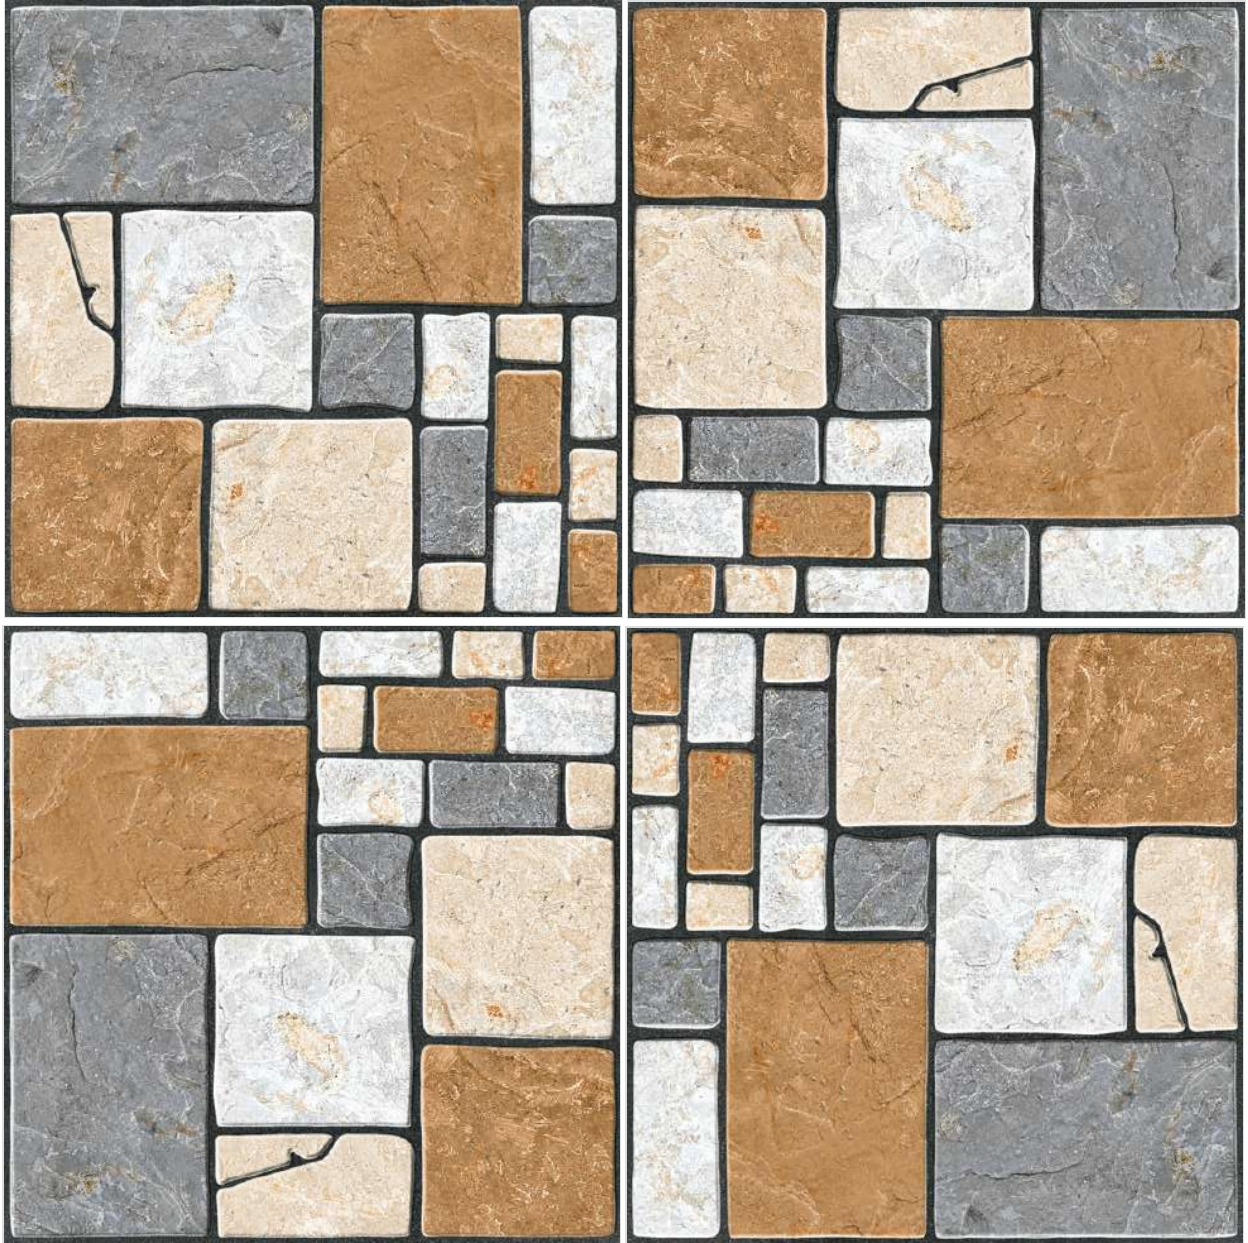

BLOCK STONE 13

SIZE
396 X 396 MM

FINISH
RUSTIC