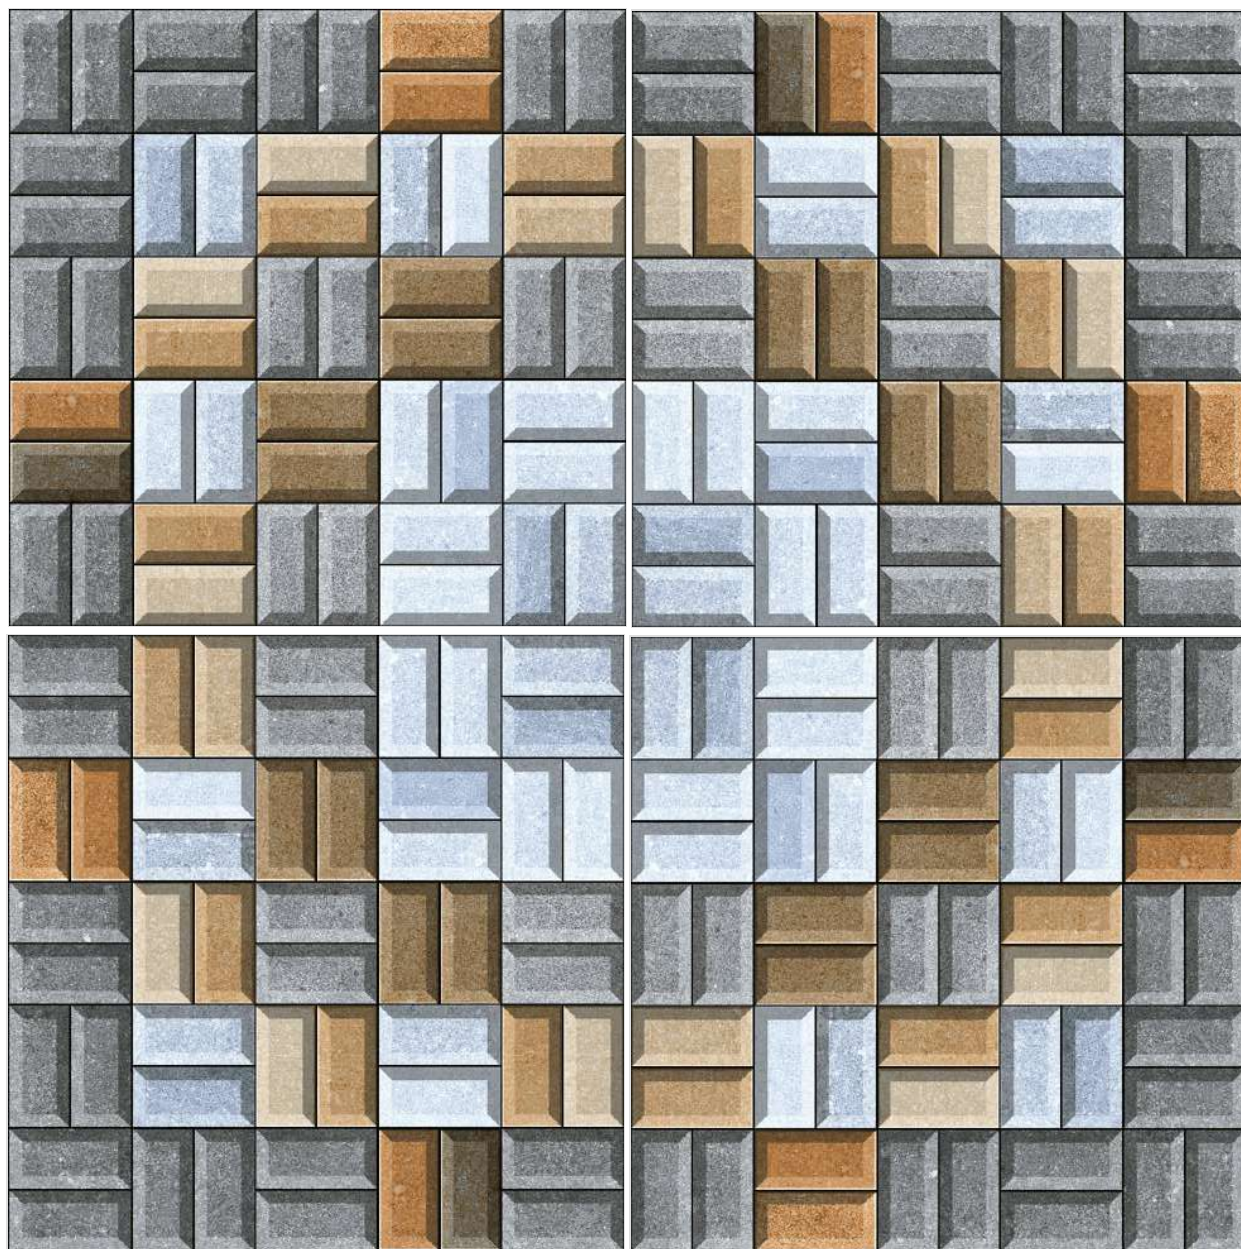

FINISH
RUSTIC

FARO 17

SIZE
396 X 396 MM

FINISH
RUSTIC

FARO 18

SIZE
396 X 396 MM

FINISH
RUSTIC

FARO 2