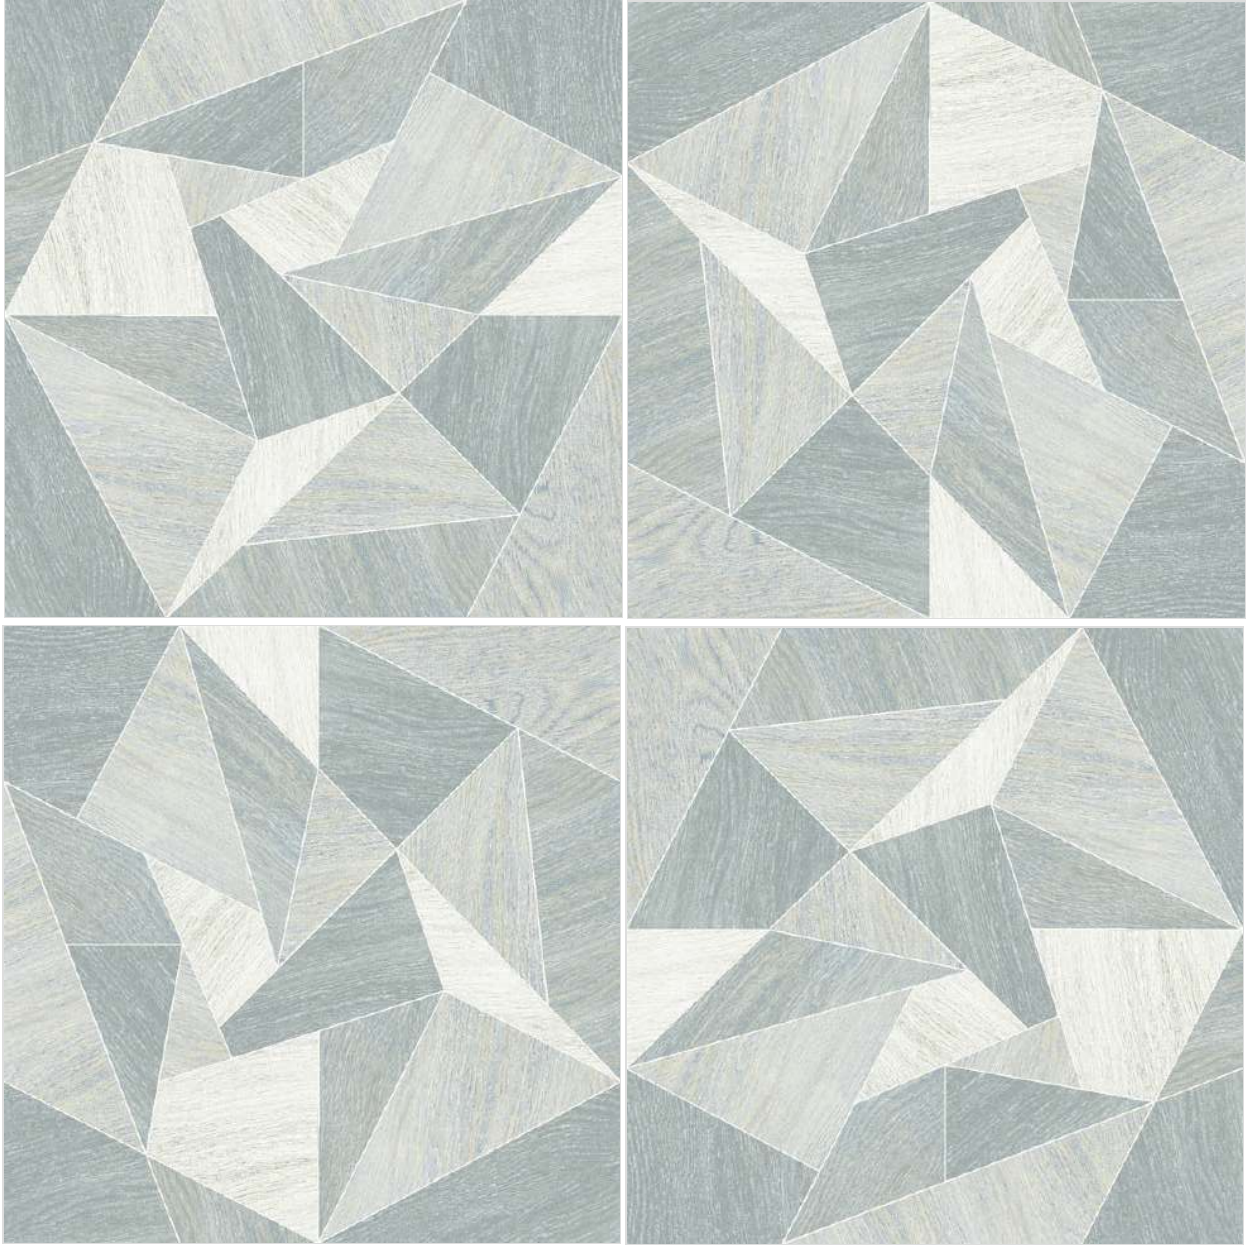

FINISH
RUSTIC

GEOMETRIC 1

SIZE
396 X 396 MM

FINISH
RUSTIC

GEOMETRIC 2

SIZE
396 X 396 MM

FINISH
RUSTIC

GEOMETRIC 3