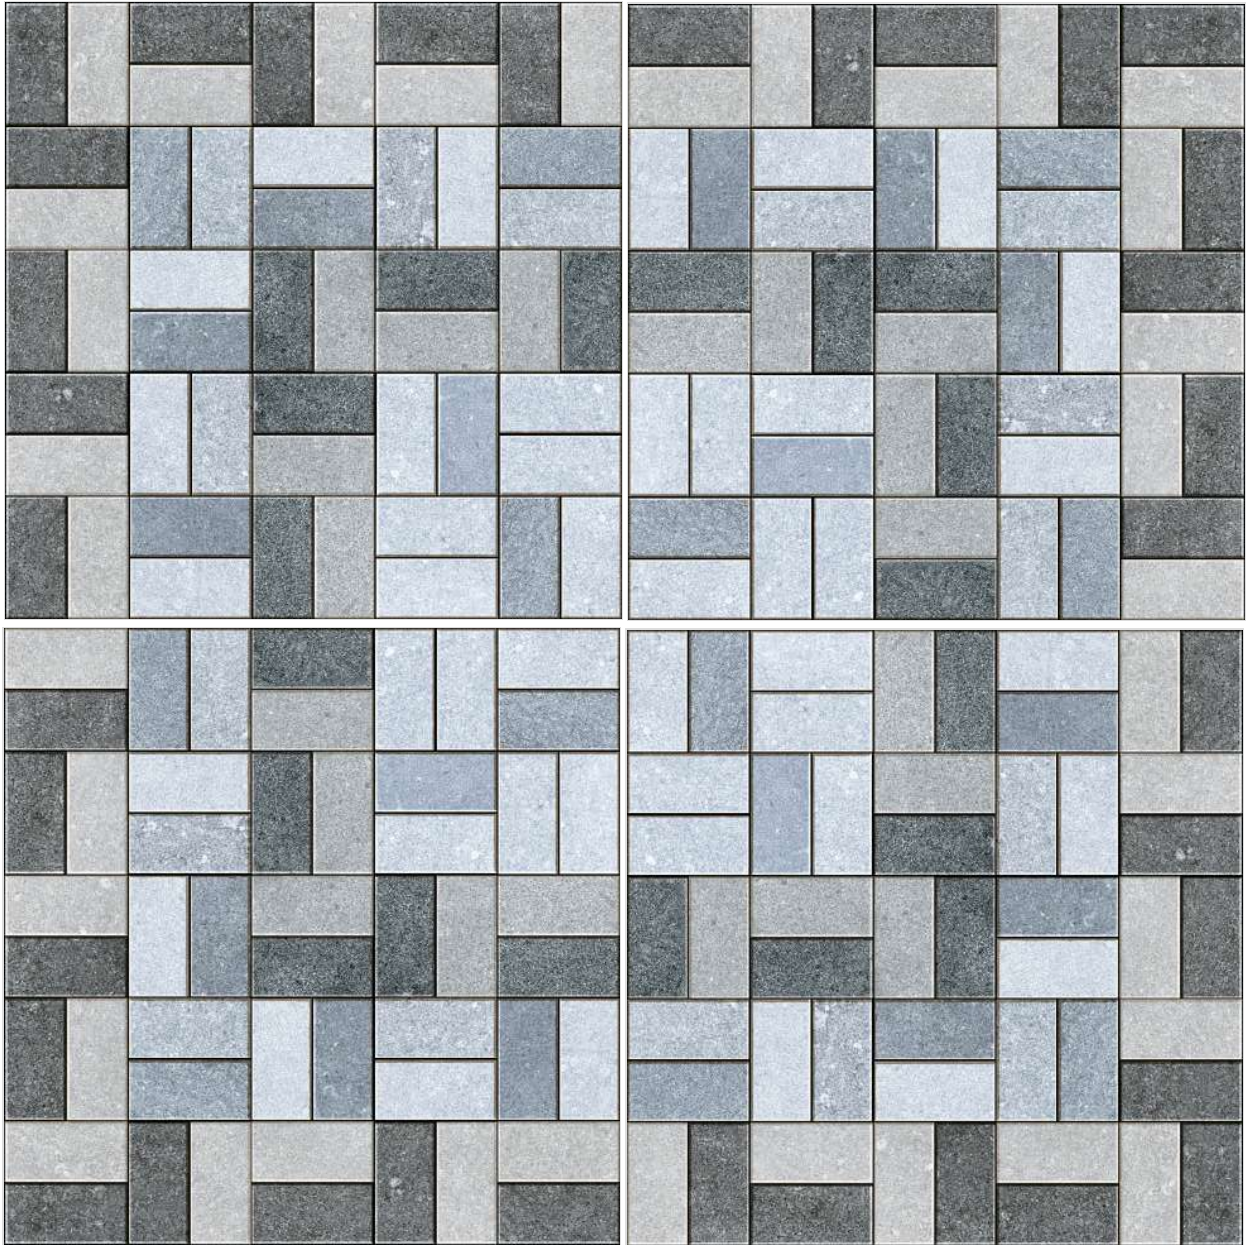

FARO 9

SIZE
396 X 396 MM

FINISH
RUSTIC