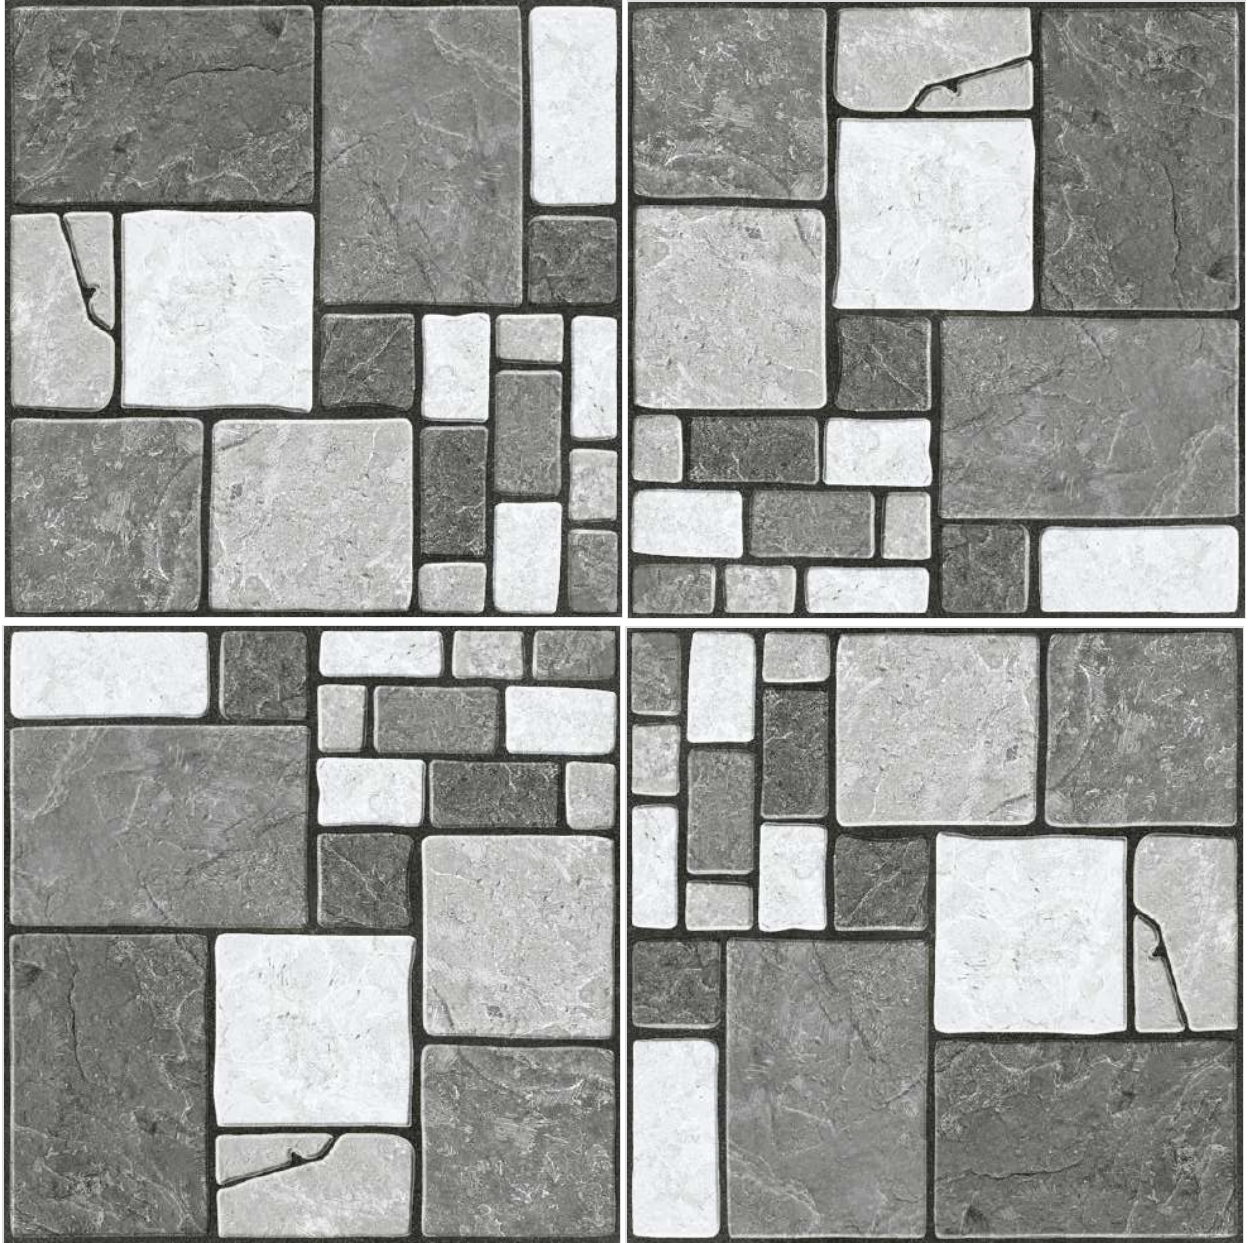

FINISH
RUSTIC

BLOCK STONE 2

SIZE
396 X 396 MM

FINISH
RUSTIC

BLOCK STONE 3

SIZE
396 X 396 MM

FINISH
RUSTIC

BLOCK STONE 4