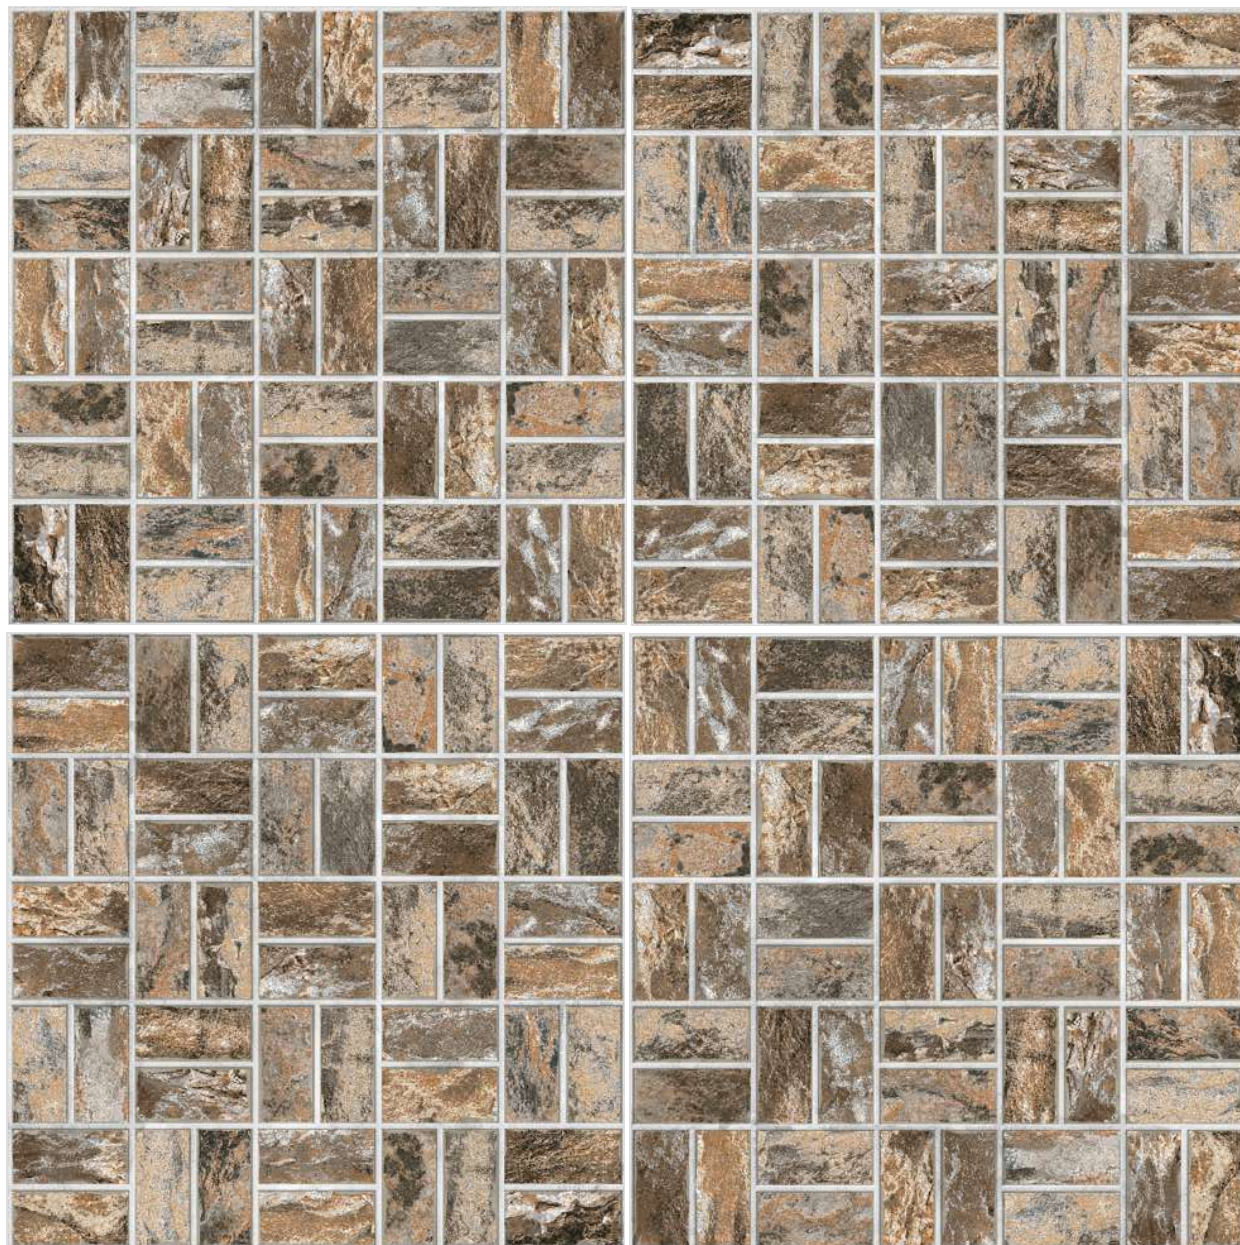

FARO 3

SIZE
396 X 396 MM

FINISH
RUSTIC