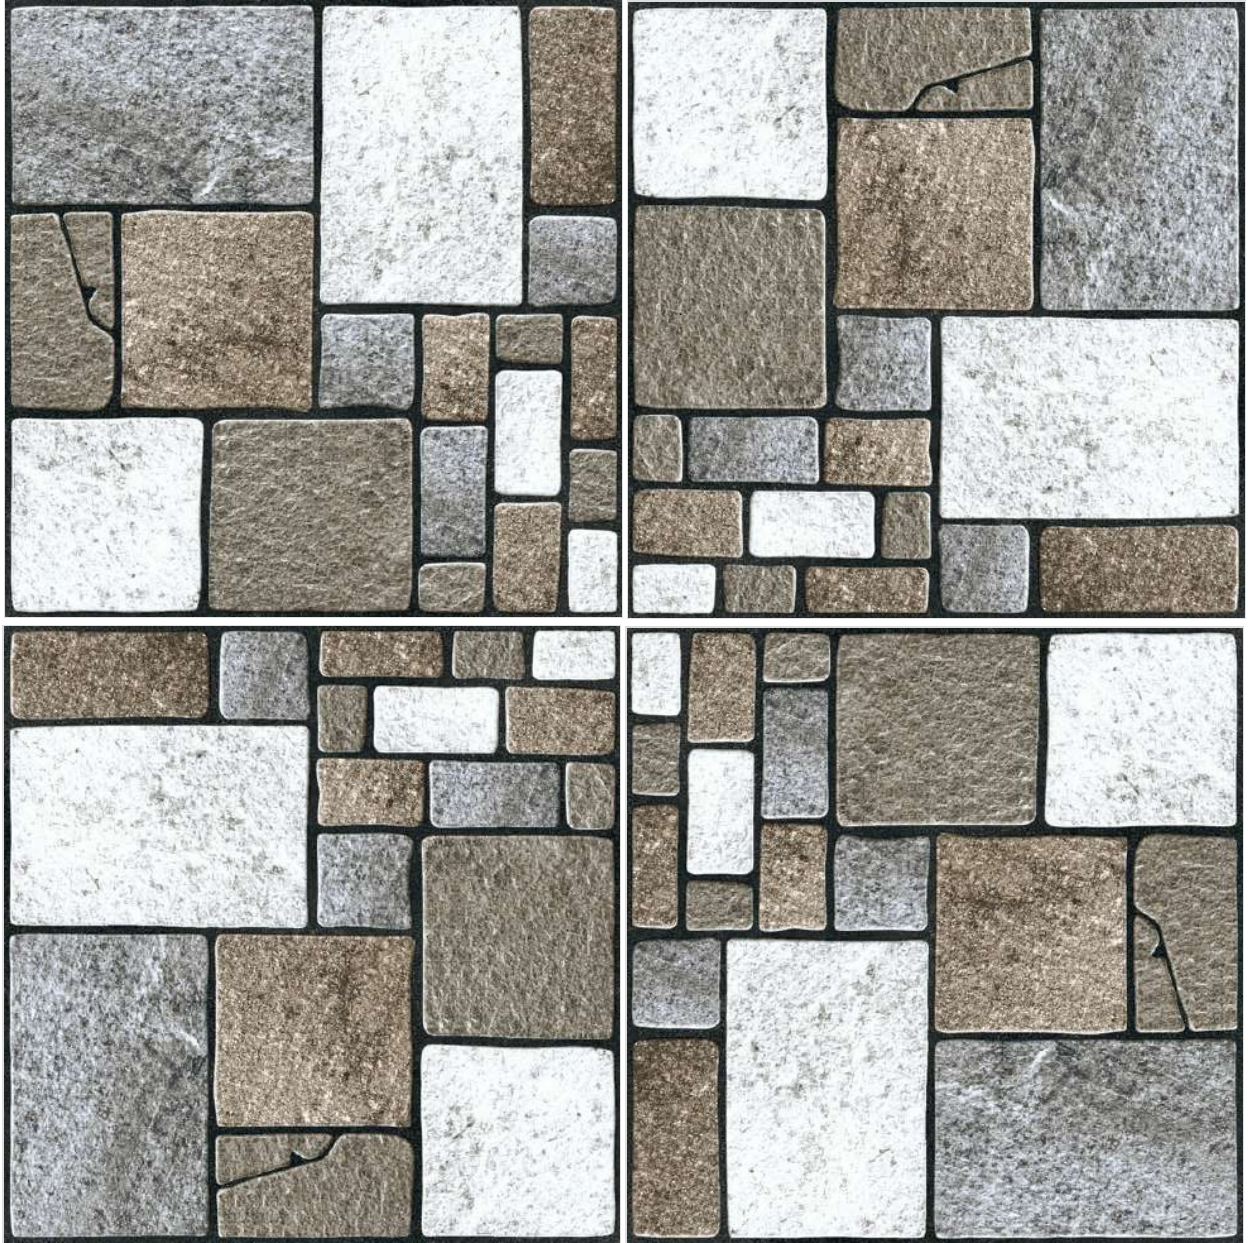

BLOCK STONE 7

SIZE
396 X 396 MM

FINISH
RUSTIC

BLOCK STONE 8

SIZE
396 X 396 MM

FINISH
RUSTIC

BLOCK STONE 9

SIZE
396 X 396 MM