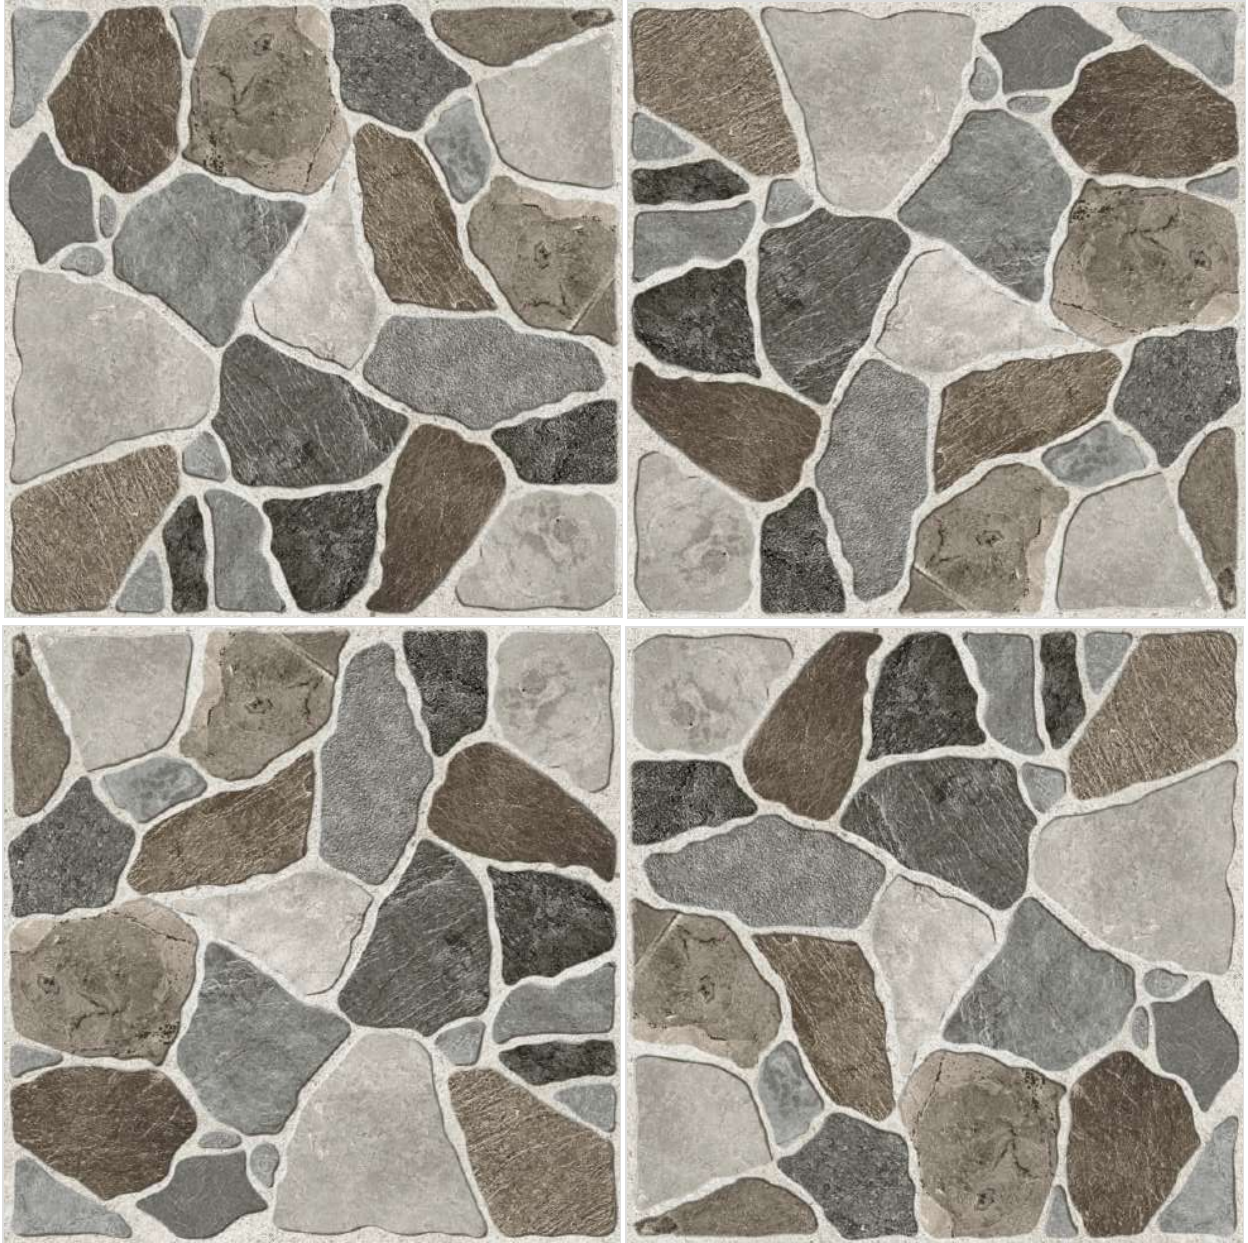

ROCK STONE 2

SIZE
396 X 396 MM

FINISH
RUSTIC