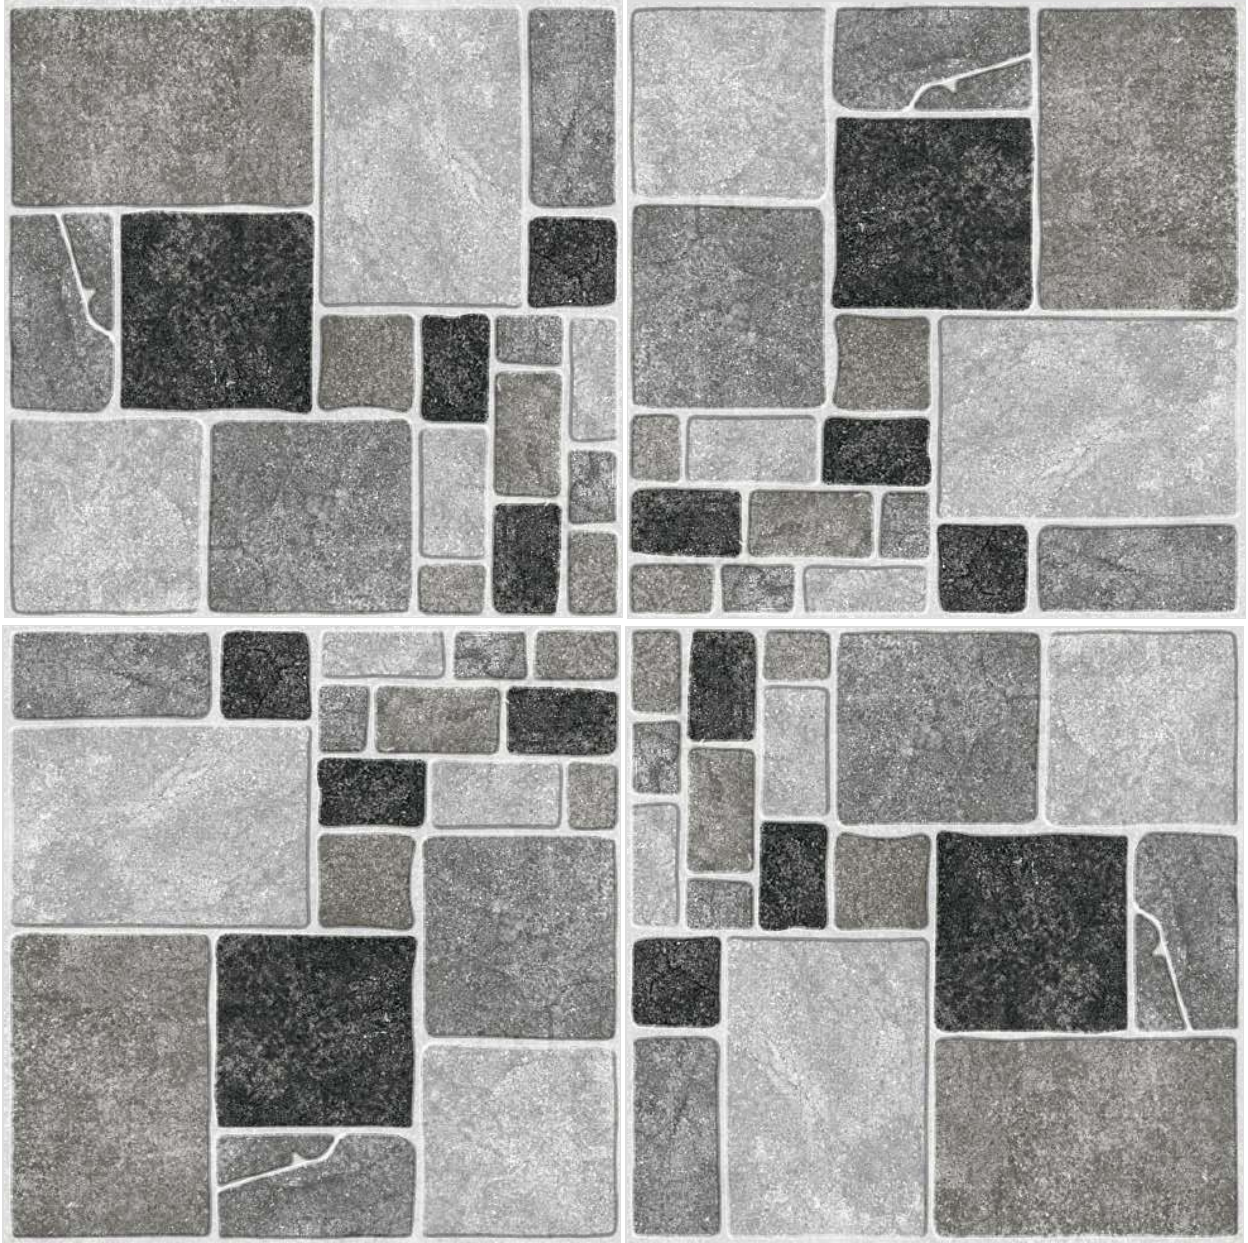

BLOCK STONE 3

SIZE
396 X 396 MM

FINISH
RUSTIC