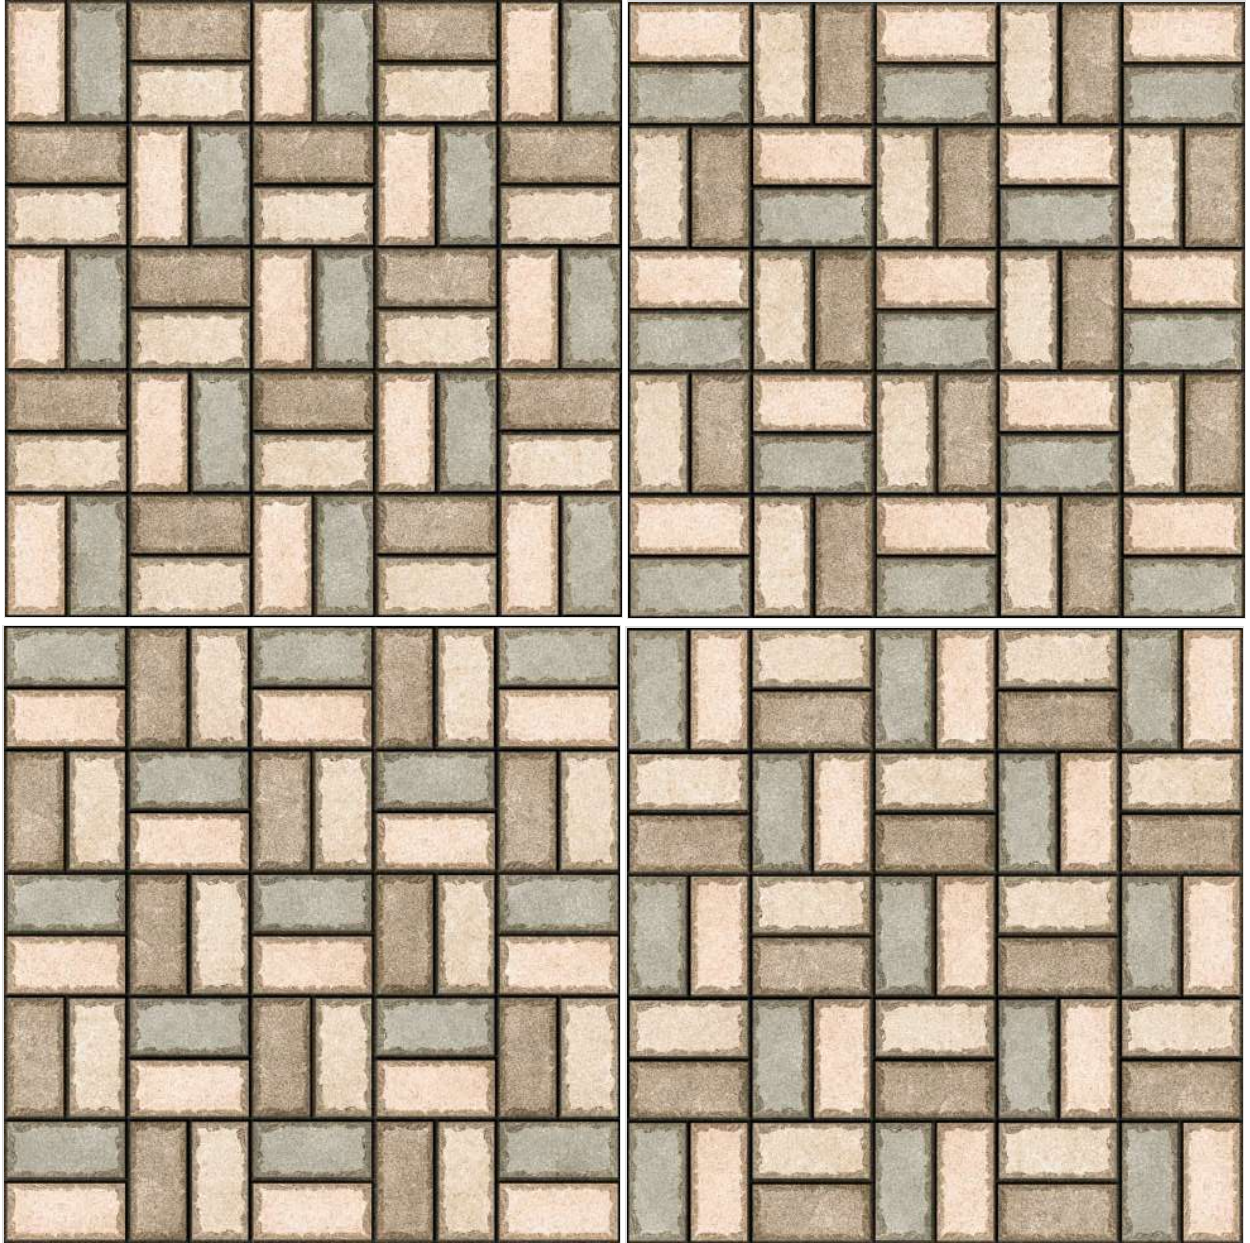

SIZE
396 X 396 MM

FINISH
RUSTIC

FARO 12

SIZE
396 X 396 MM

FINISH
RUSTIC

FARO 13

SIZE
396 X 396 MM

FINISH
RUSTIC