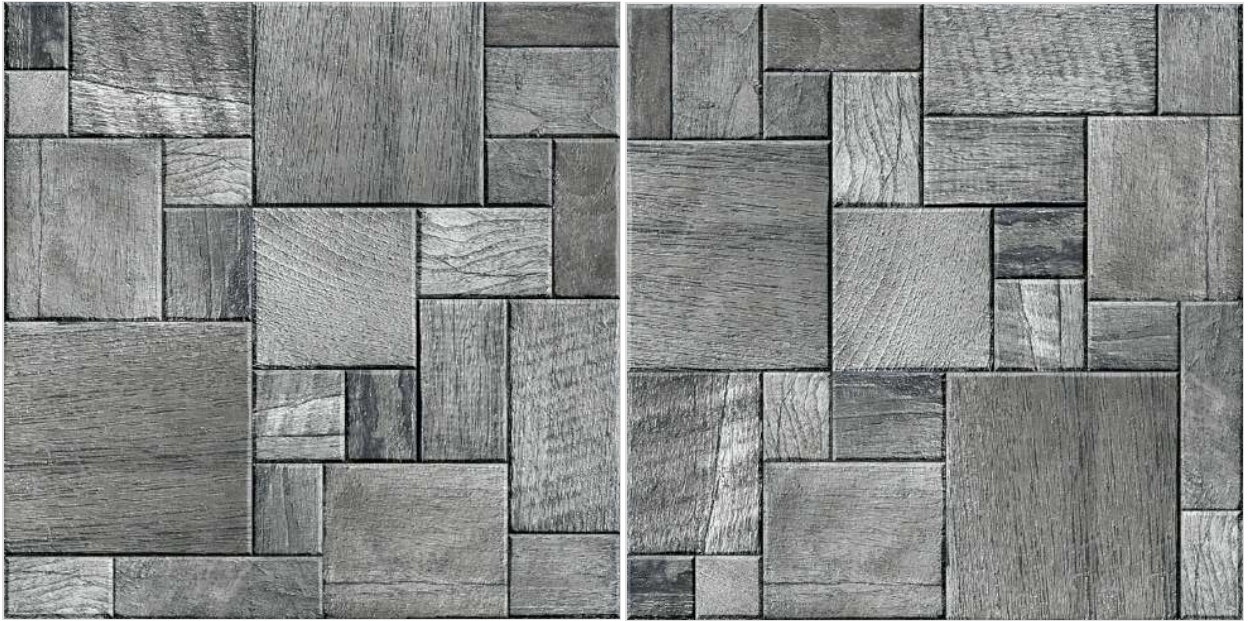

ARIZONA 1

SIZE
396 X 396 MM

FINISH
RUSTIC