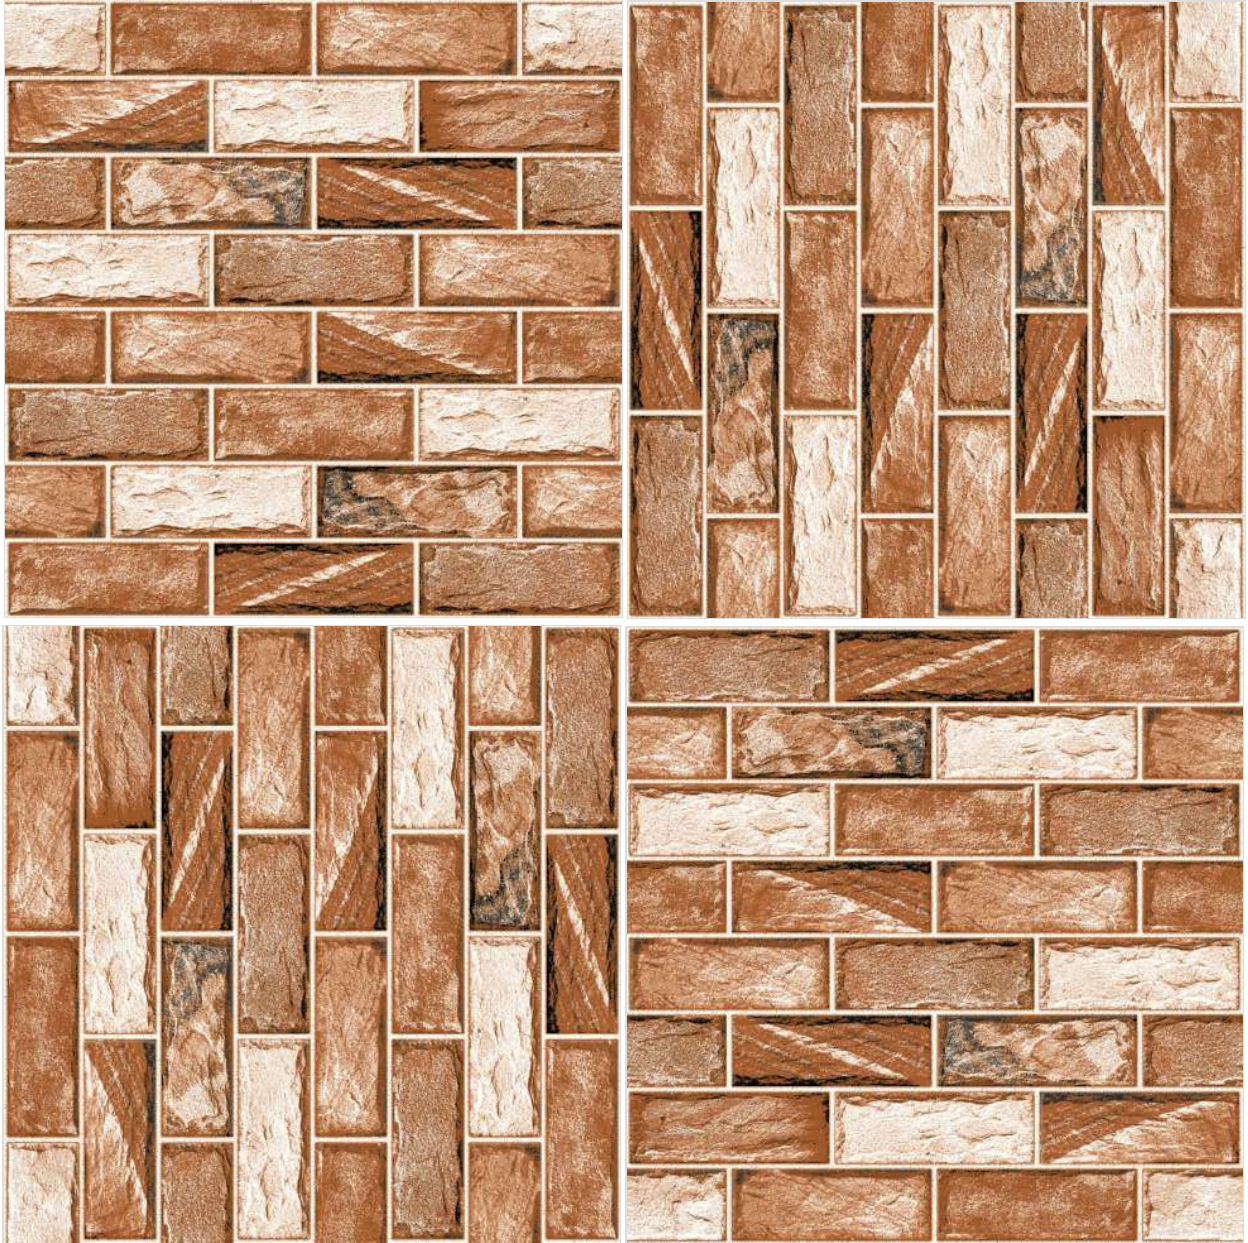

BRICKS 3

SIZE
396 X 396 MM

FINISH
RUSTIC