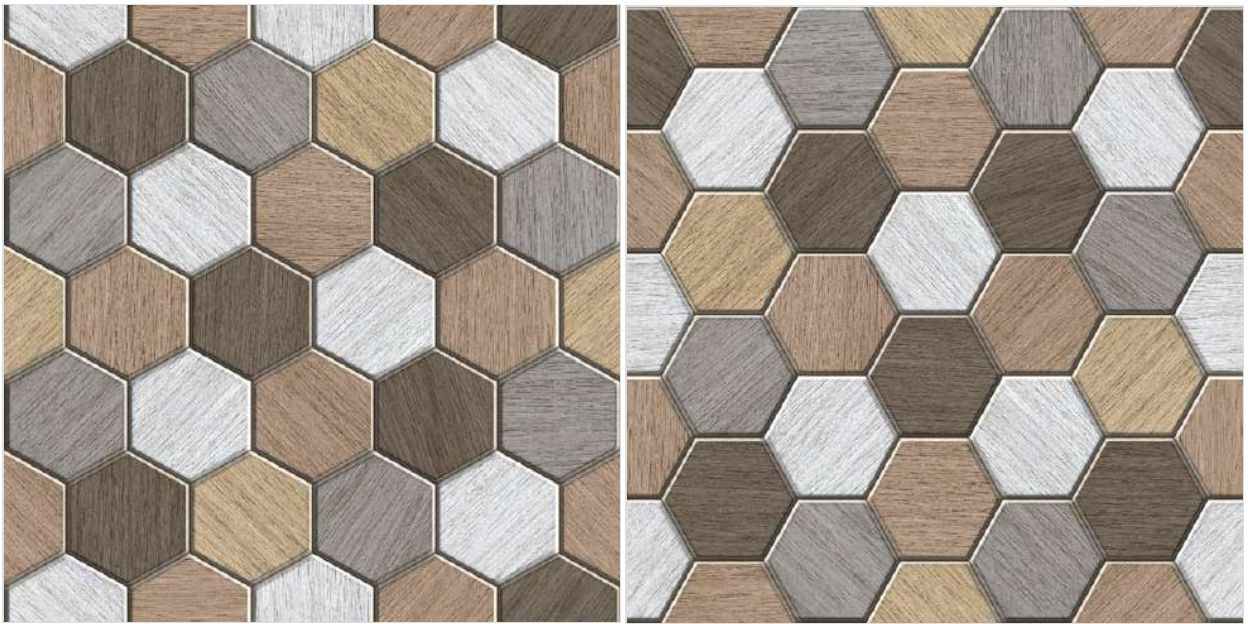

HEXAGONE 12

SIZE
396 X 396 MM

FINISH
RUSTIC