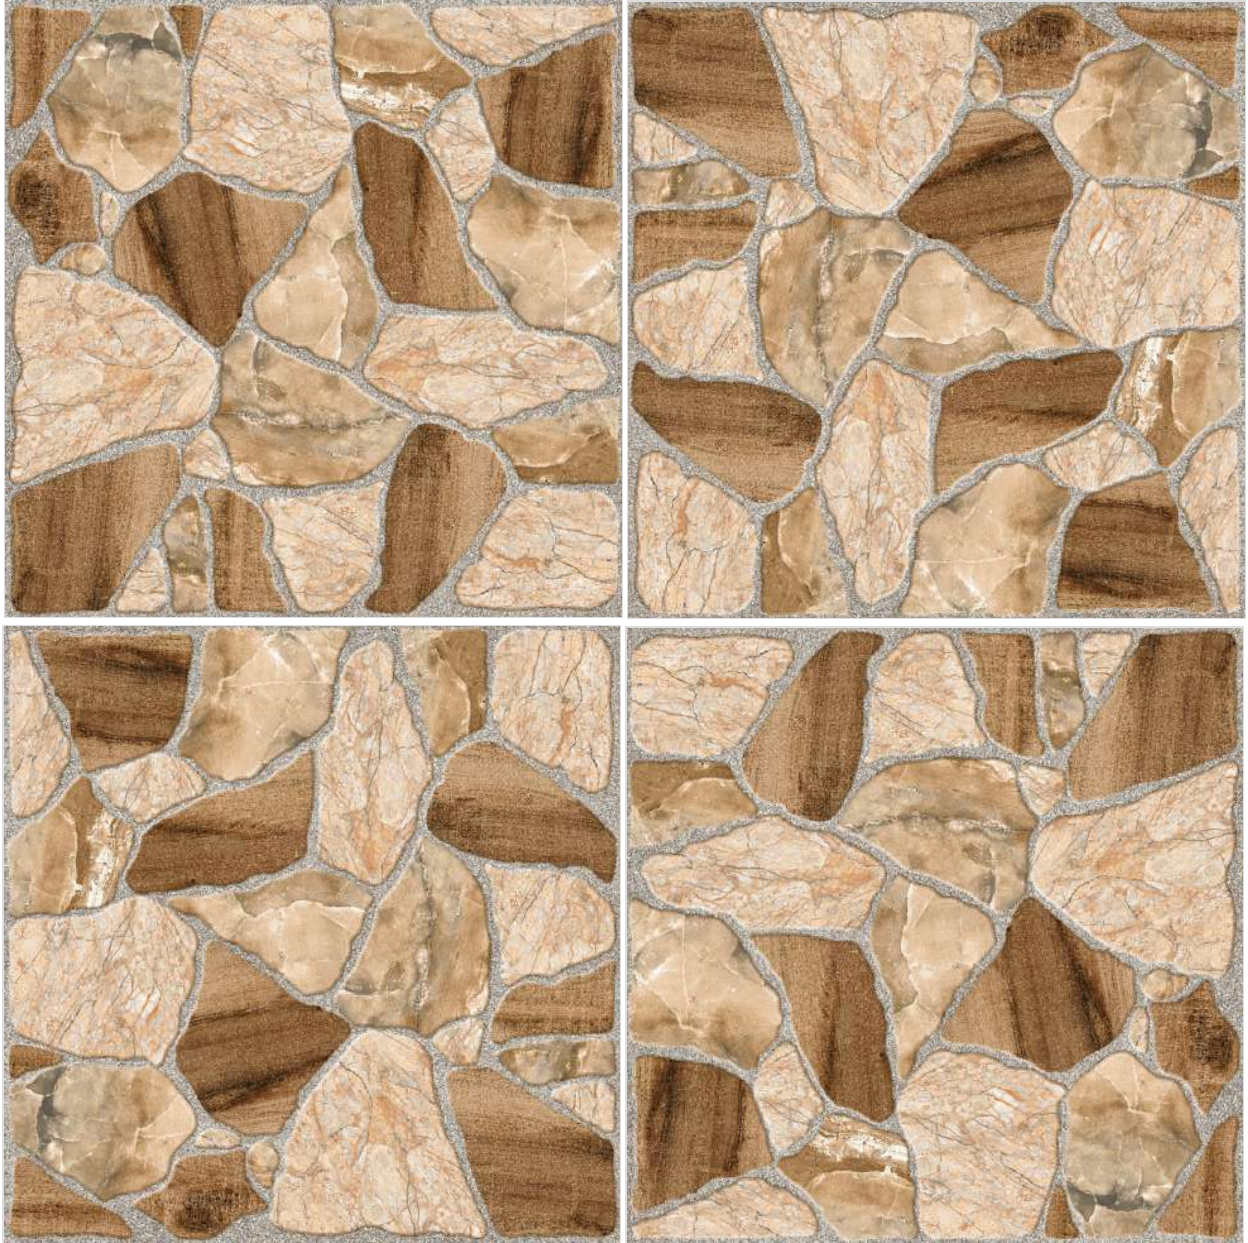

SIZE
396 X 396 MM

FINISH
RUSTIC

ROCK STONE 1

SIZE
396 X 396 MM

FINISH
RUSTIC

ROCK STONE 11

SIZE
396 X 396 MM

FINISH
RUSTIC