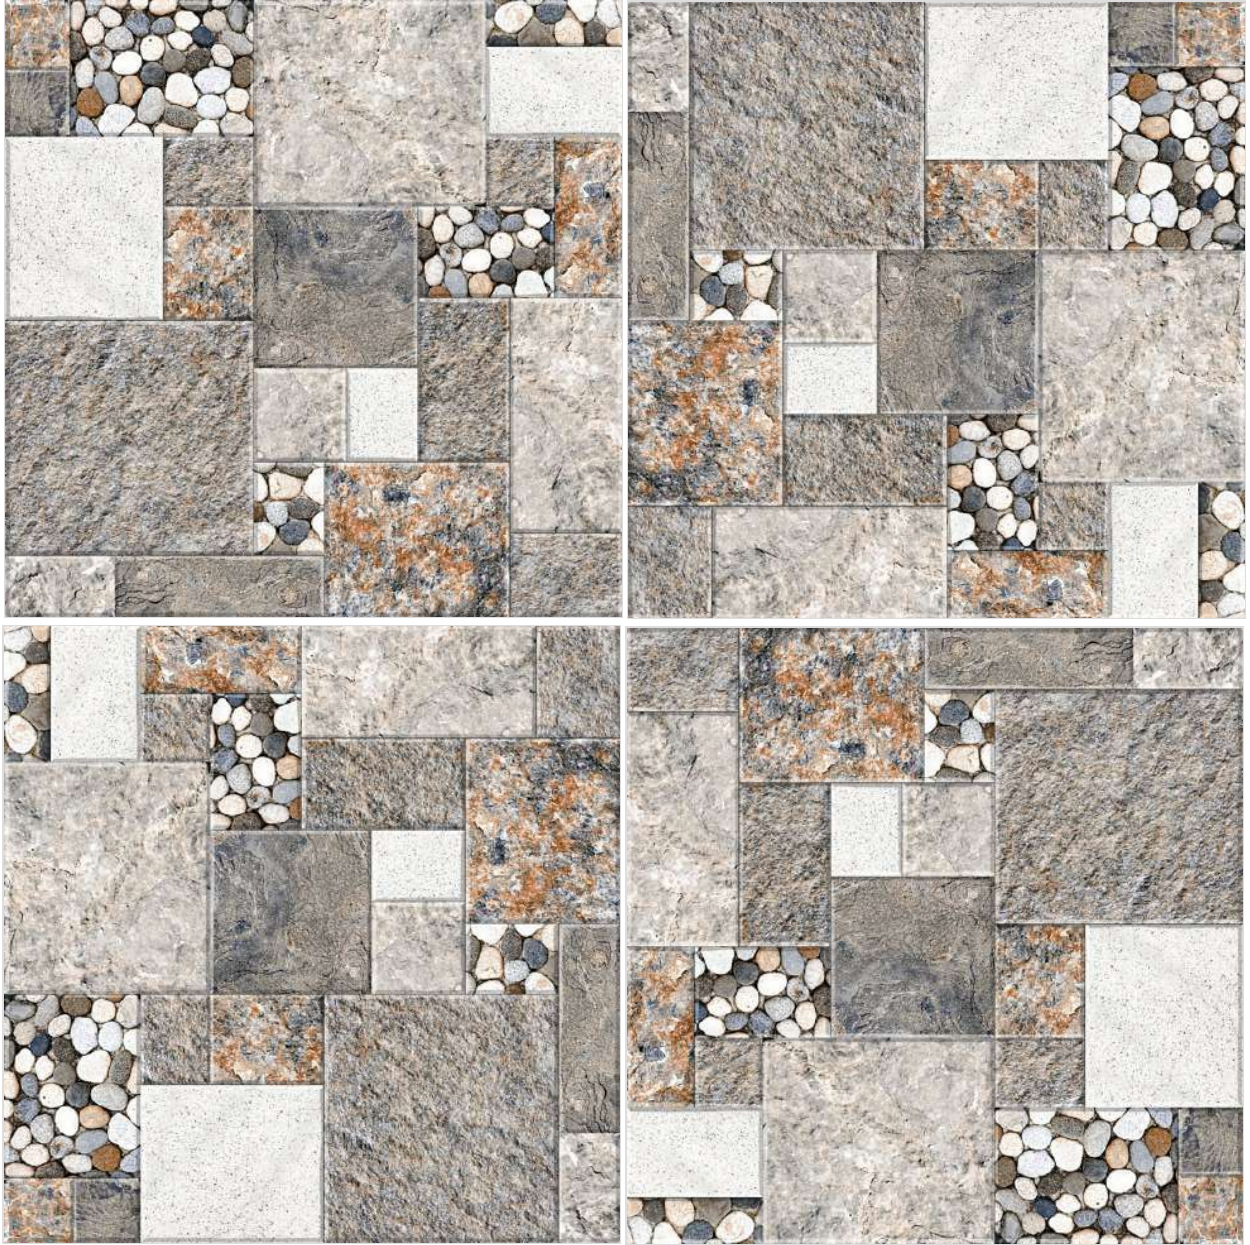

SIZE
396 X 396 MM

FINISH
RUSTIC

ARIZONA 3

SIZE
396 X 396 MM

FINISH
RUSTIC

ARIZONA 4

SIZE
396 X 396 MM

FINISH
RUSTIC