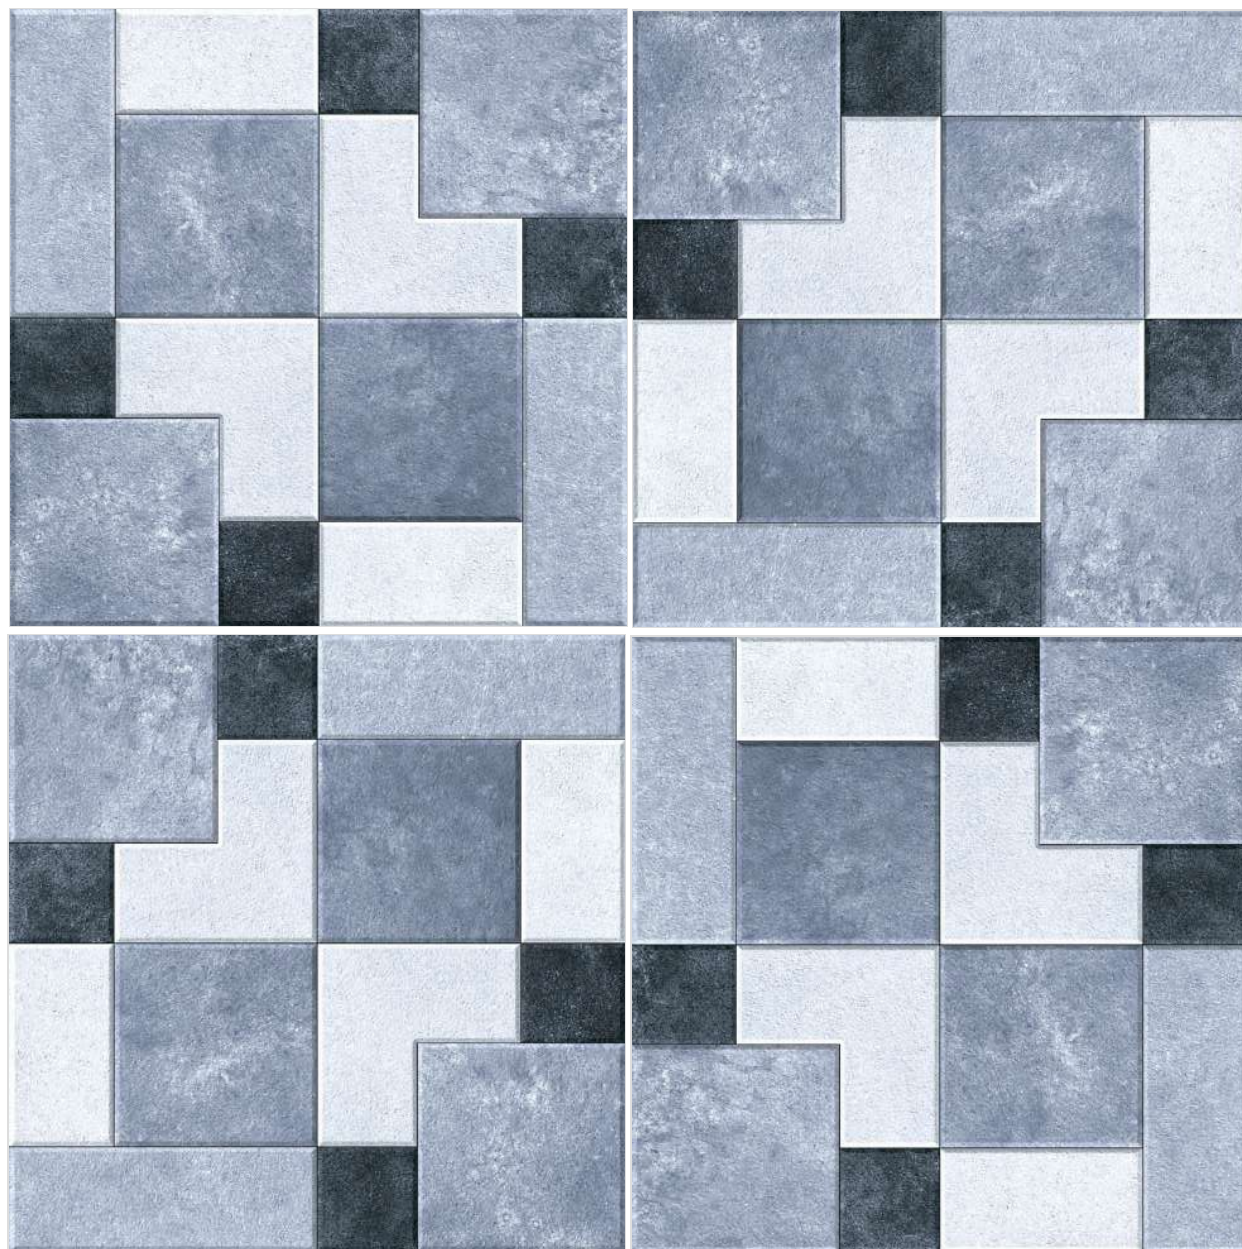

ARMANO 2

SIZE
396 X 396 MM

FINISH
RUSTIC