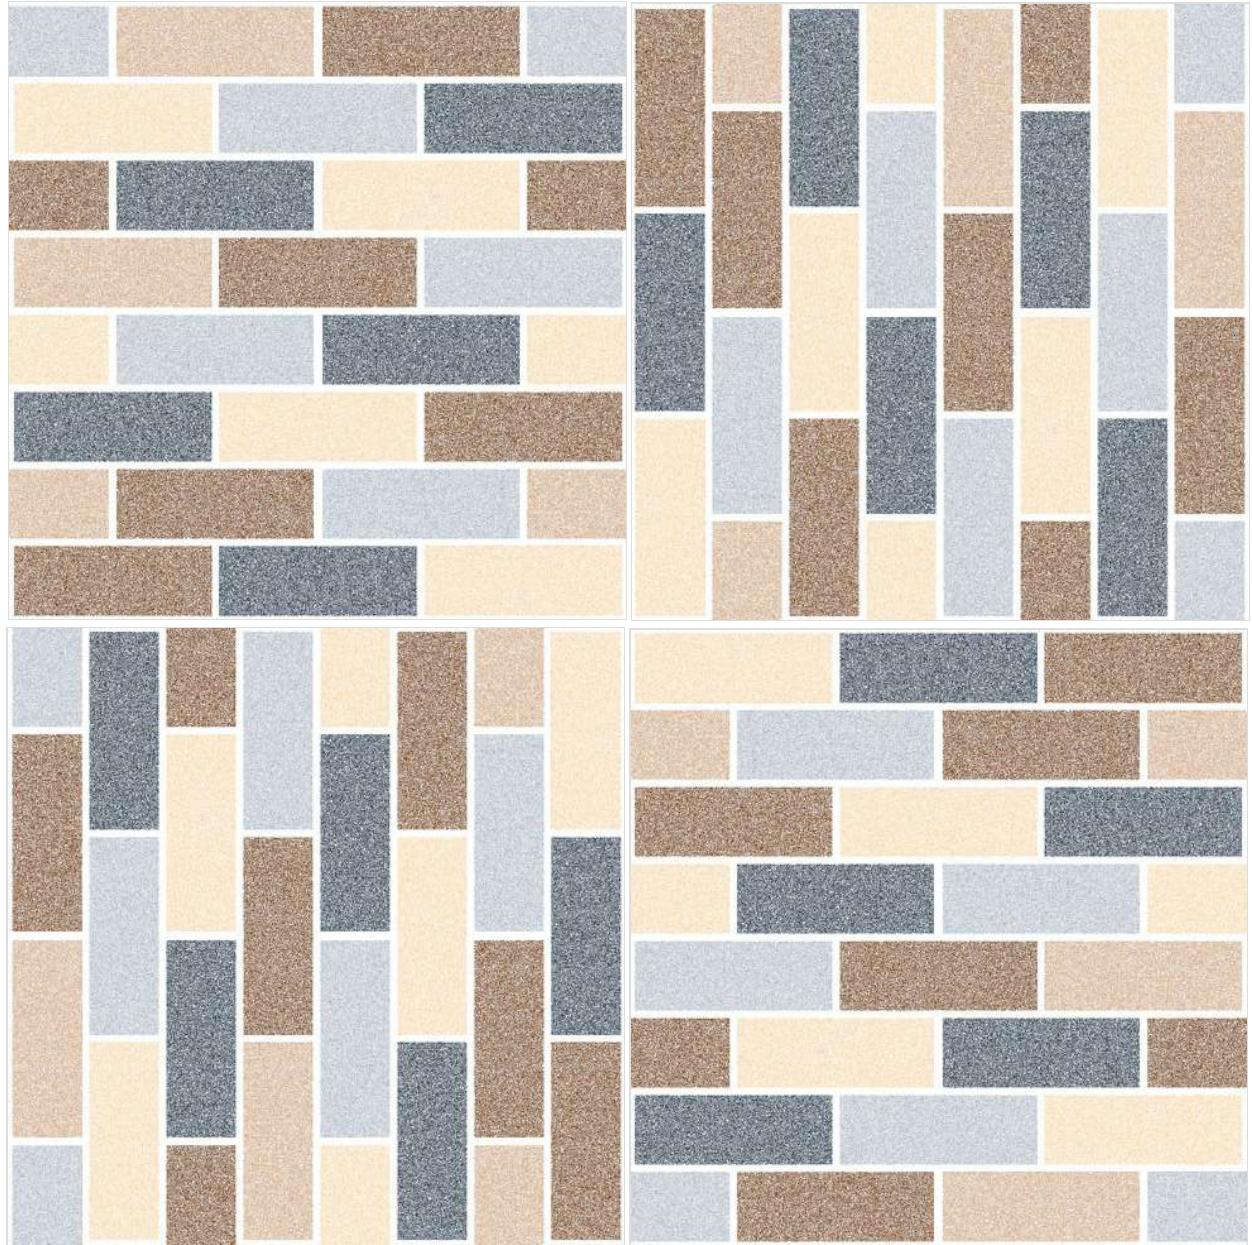

BRICKS 10

SIZE
396 X 396 MM

FINISH
RUSTIC