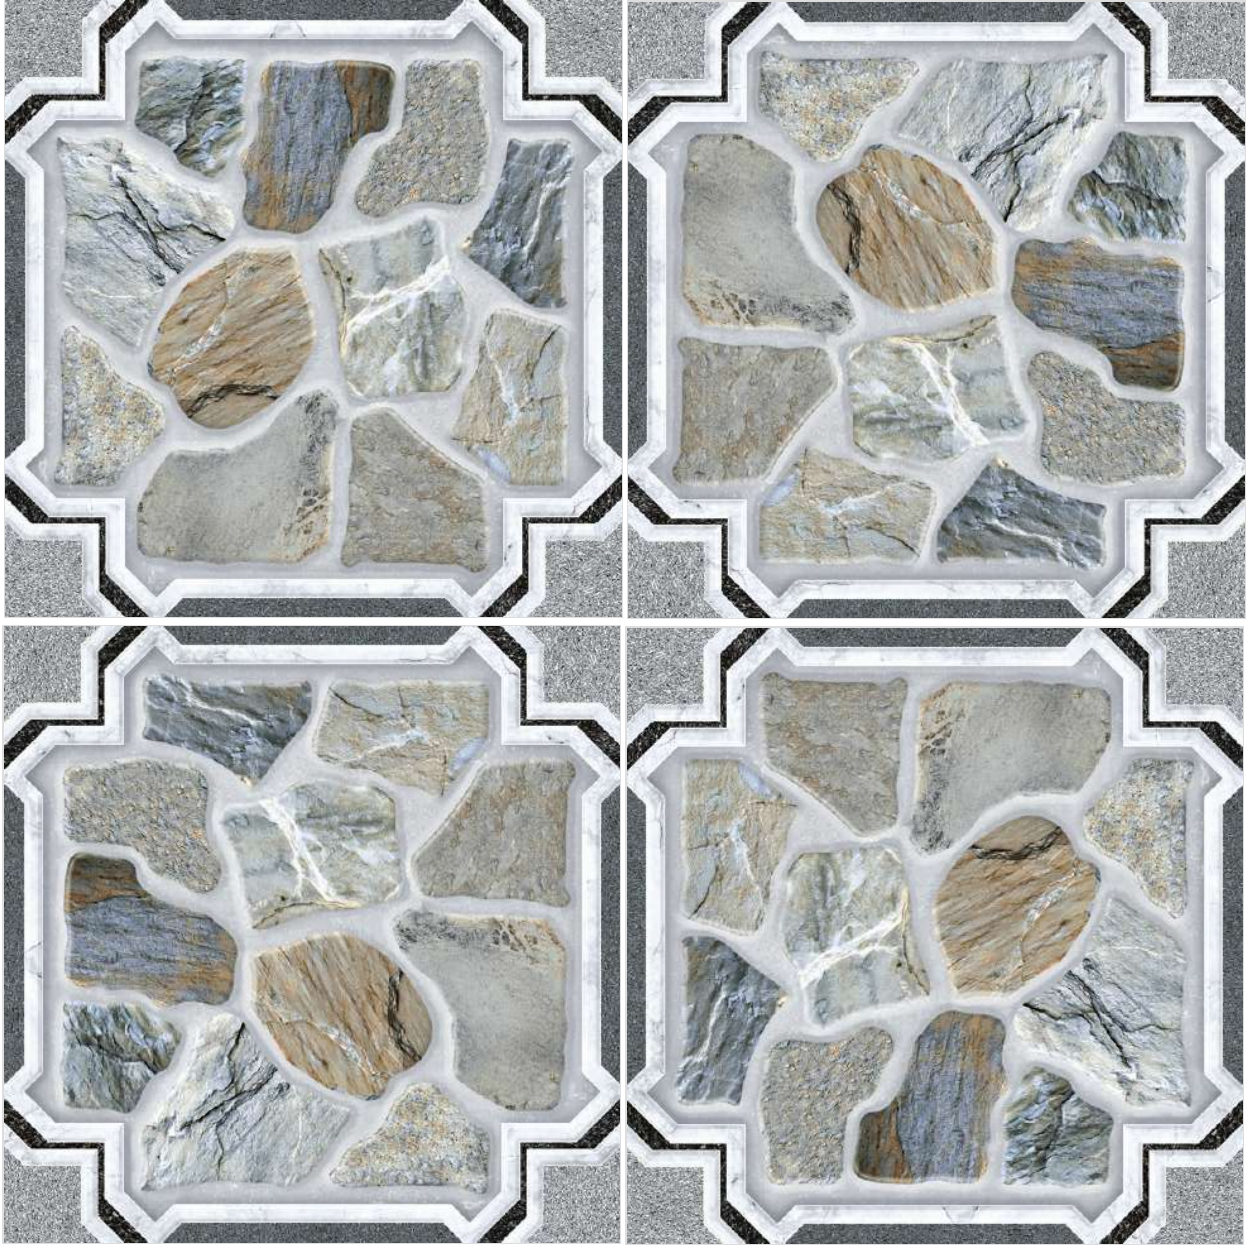

SIZE
396 X 396 MM

FINISH
RUSTIC

MAGIC STONE 3

SIZE
396 X 396 MM

FINISH
RUSTIC

MAGIC STONE 4

SIZE
396 X 396 MM

FINISH
RUSTIC