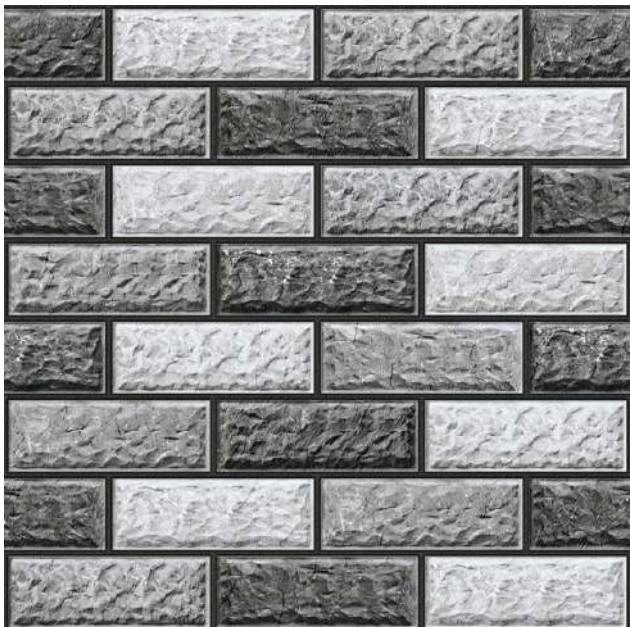

SIZE
396 X 396 MM

FINISH
RUSTIC

BRICKS 3

SIZE
396 X 396 MM

FINISH
RUSTIC

BRICKS 4

SIZE
396 X 396 MM

FINISH
RUSTIC