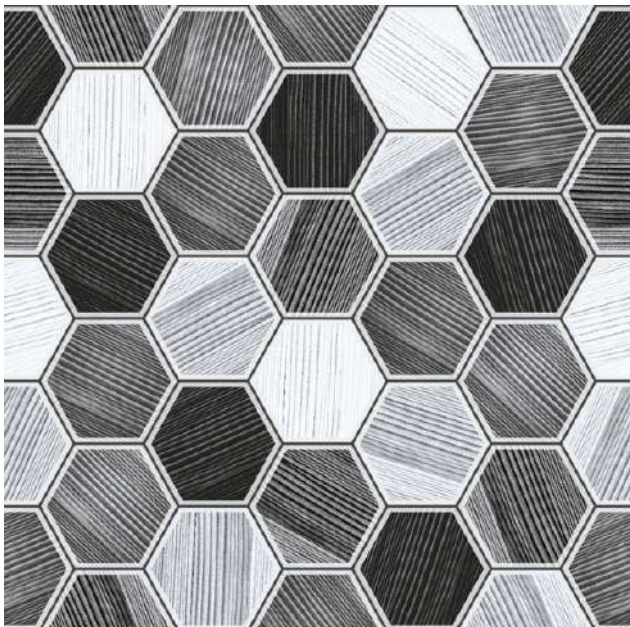

HEXAGONE 4

SIZE
396 X 396 MM

FINISH
RUSTIC

HEXAGONE 5

SIZE
396 X 396 MM

FINISH
RUSTIC

HEXAGONE 6

SIZE
396 X 396 MM