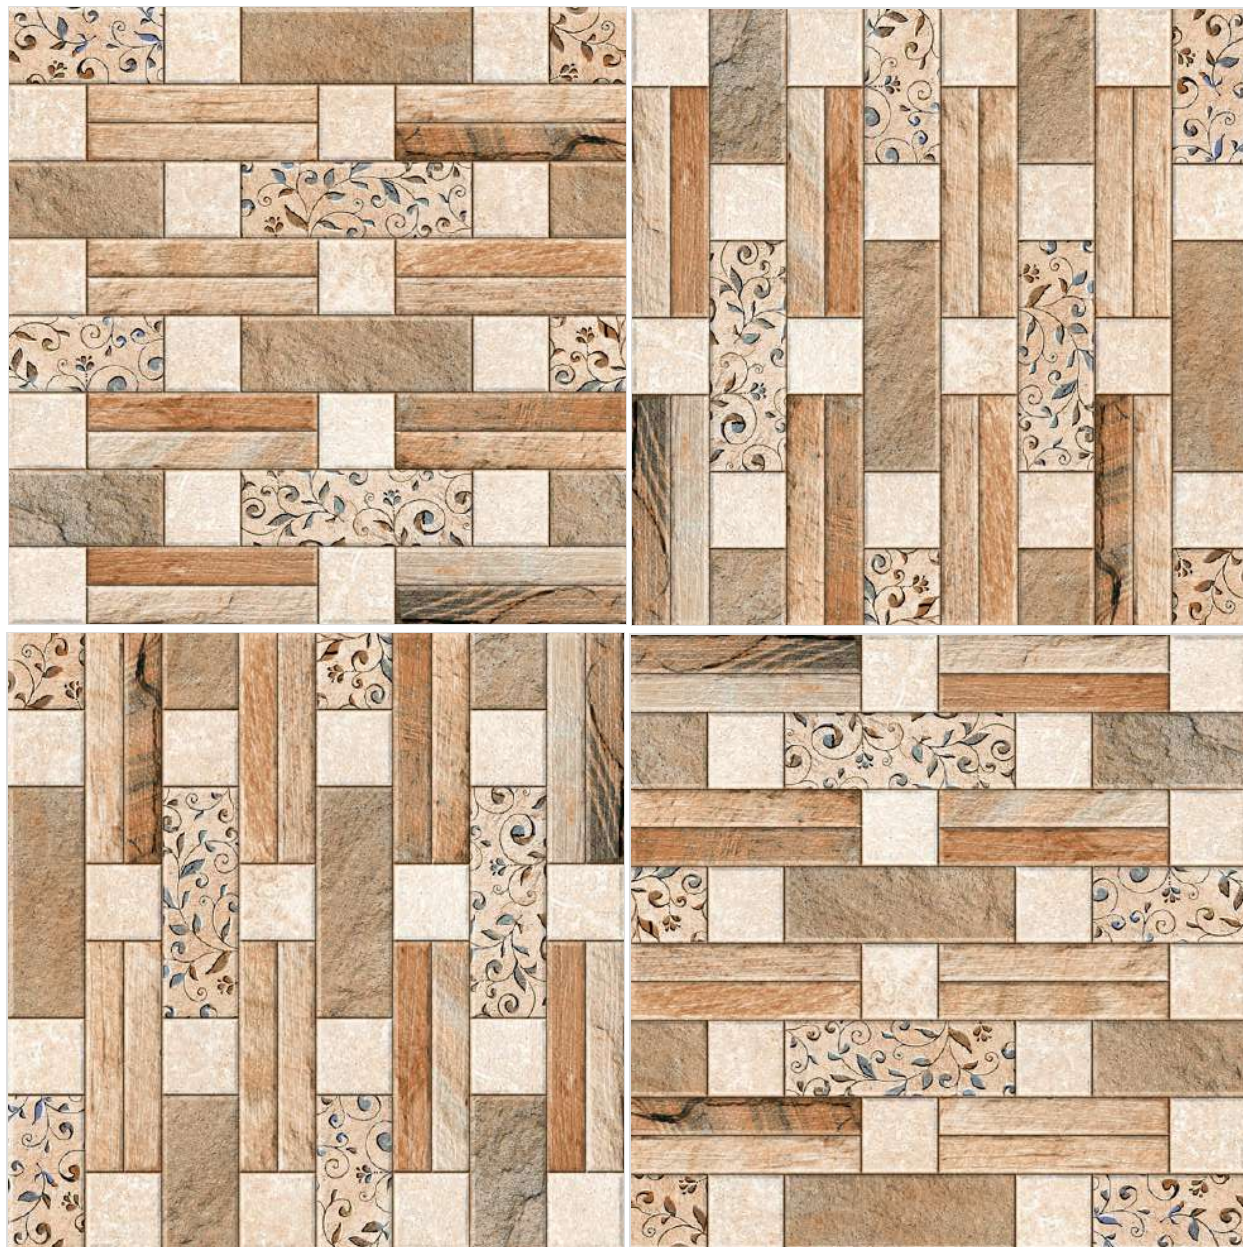

FINISH
RUSTIC

NEXON 1

SIZE
396 X 396 MM

FINISH
RUSTIC

NEXON 2

SIZE
396 X 396 MM

FINISH
RUSTIC

NEXON 3