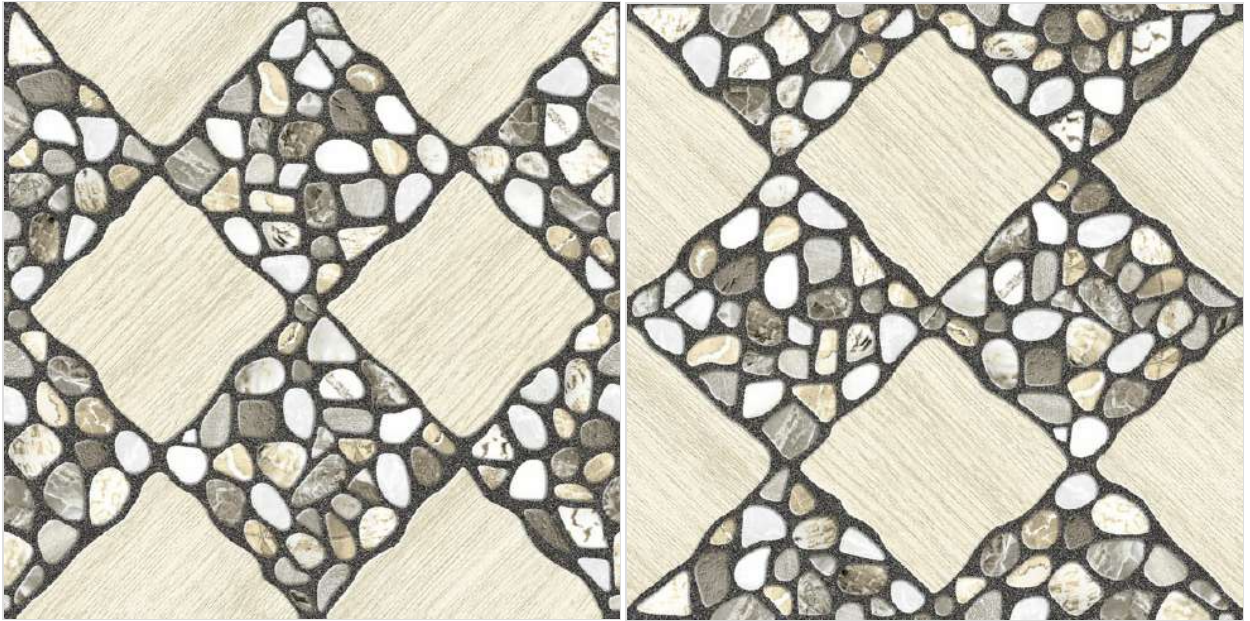

JEMSTONE 2

SIZE
396 X 396 MM

FINISH
RUSTIC