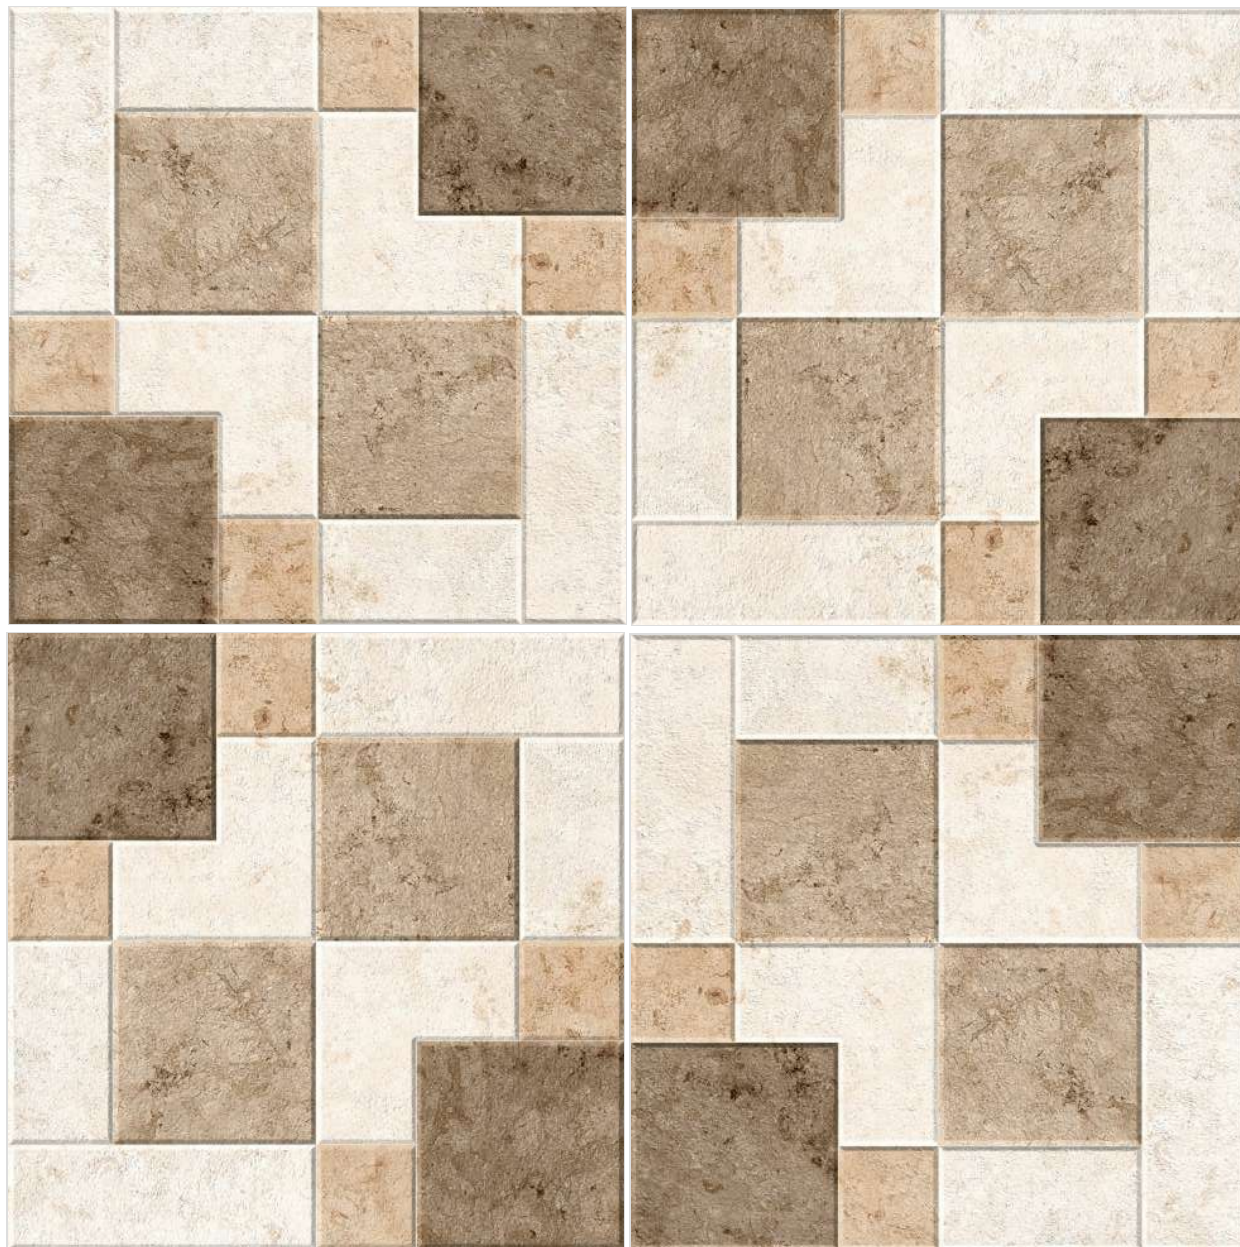

ARMANO 8

SIZE
396 X 396 MM

FINISH
RUSTIC