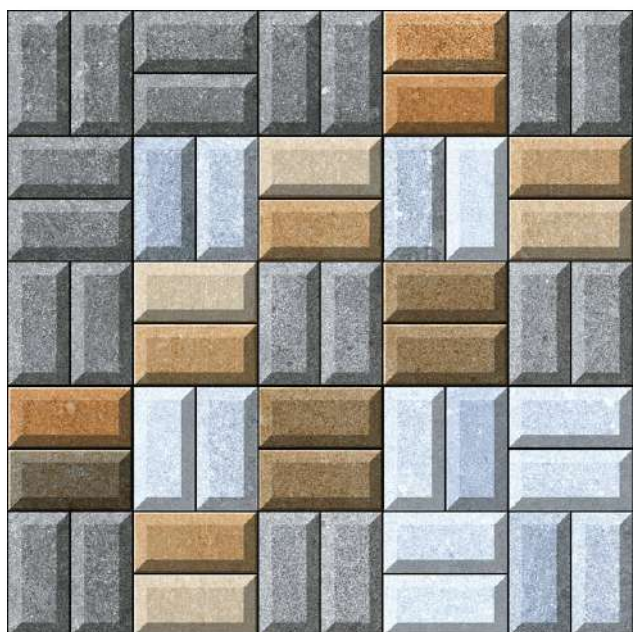

FINISH
RUSTIC

FARO 17

SIZE
396 X 396 MM

FINISH
RUSTIC

FARO 18

SIZE
396 X 396 MM

FINISH
RUSTIC

FARO 2