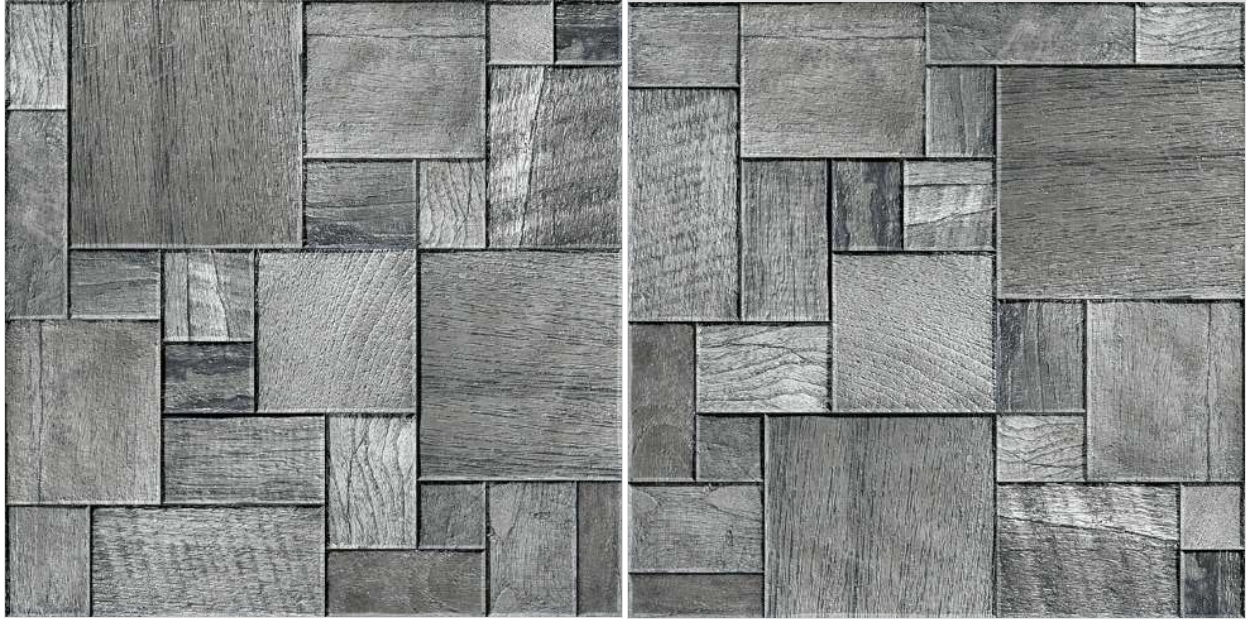

ARIZONA 1

SIZE
396 X 396 MM

FINISH
RUSTIC