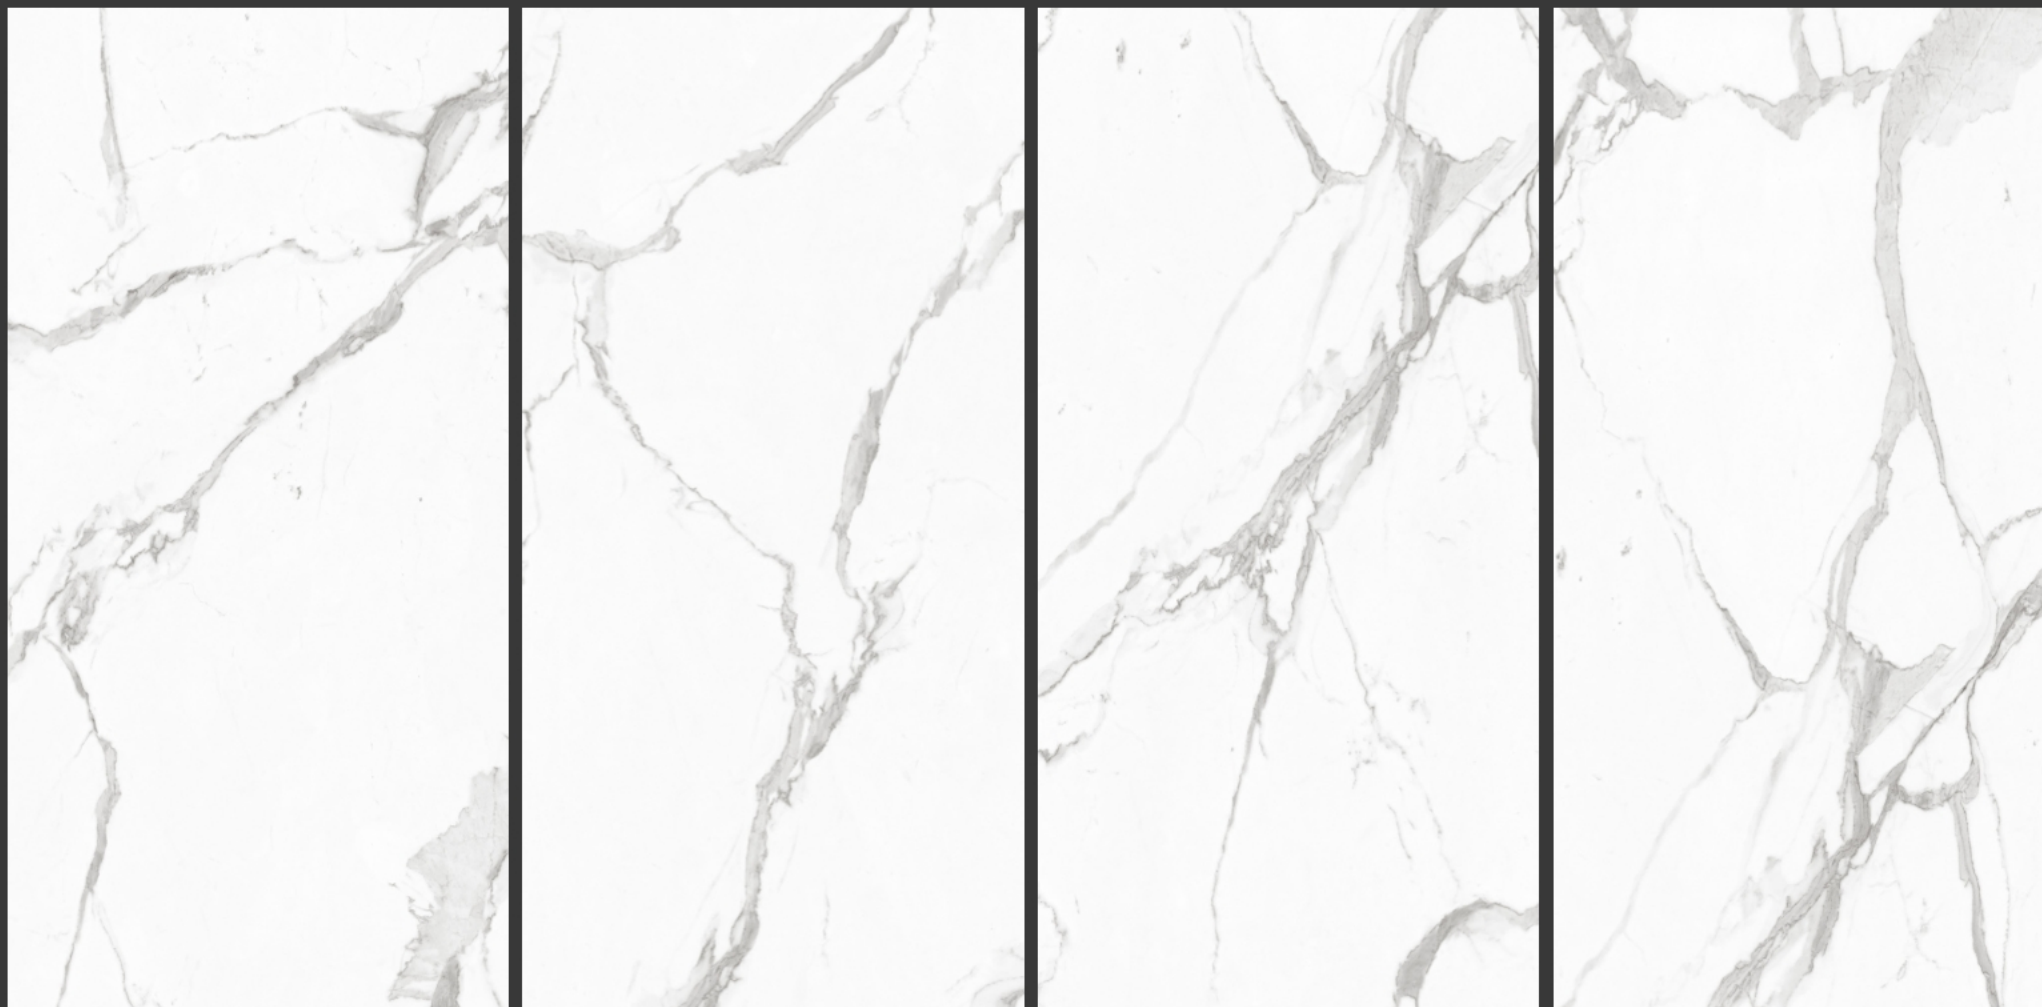

White
series

ALPS STATUARIO > 600x1200mm > GLOSSY

RANDOM : 5