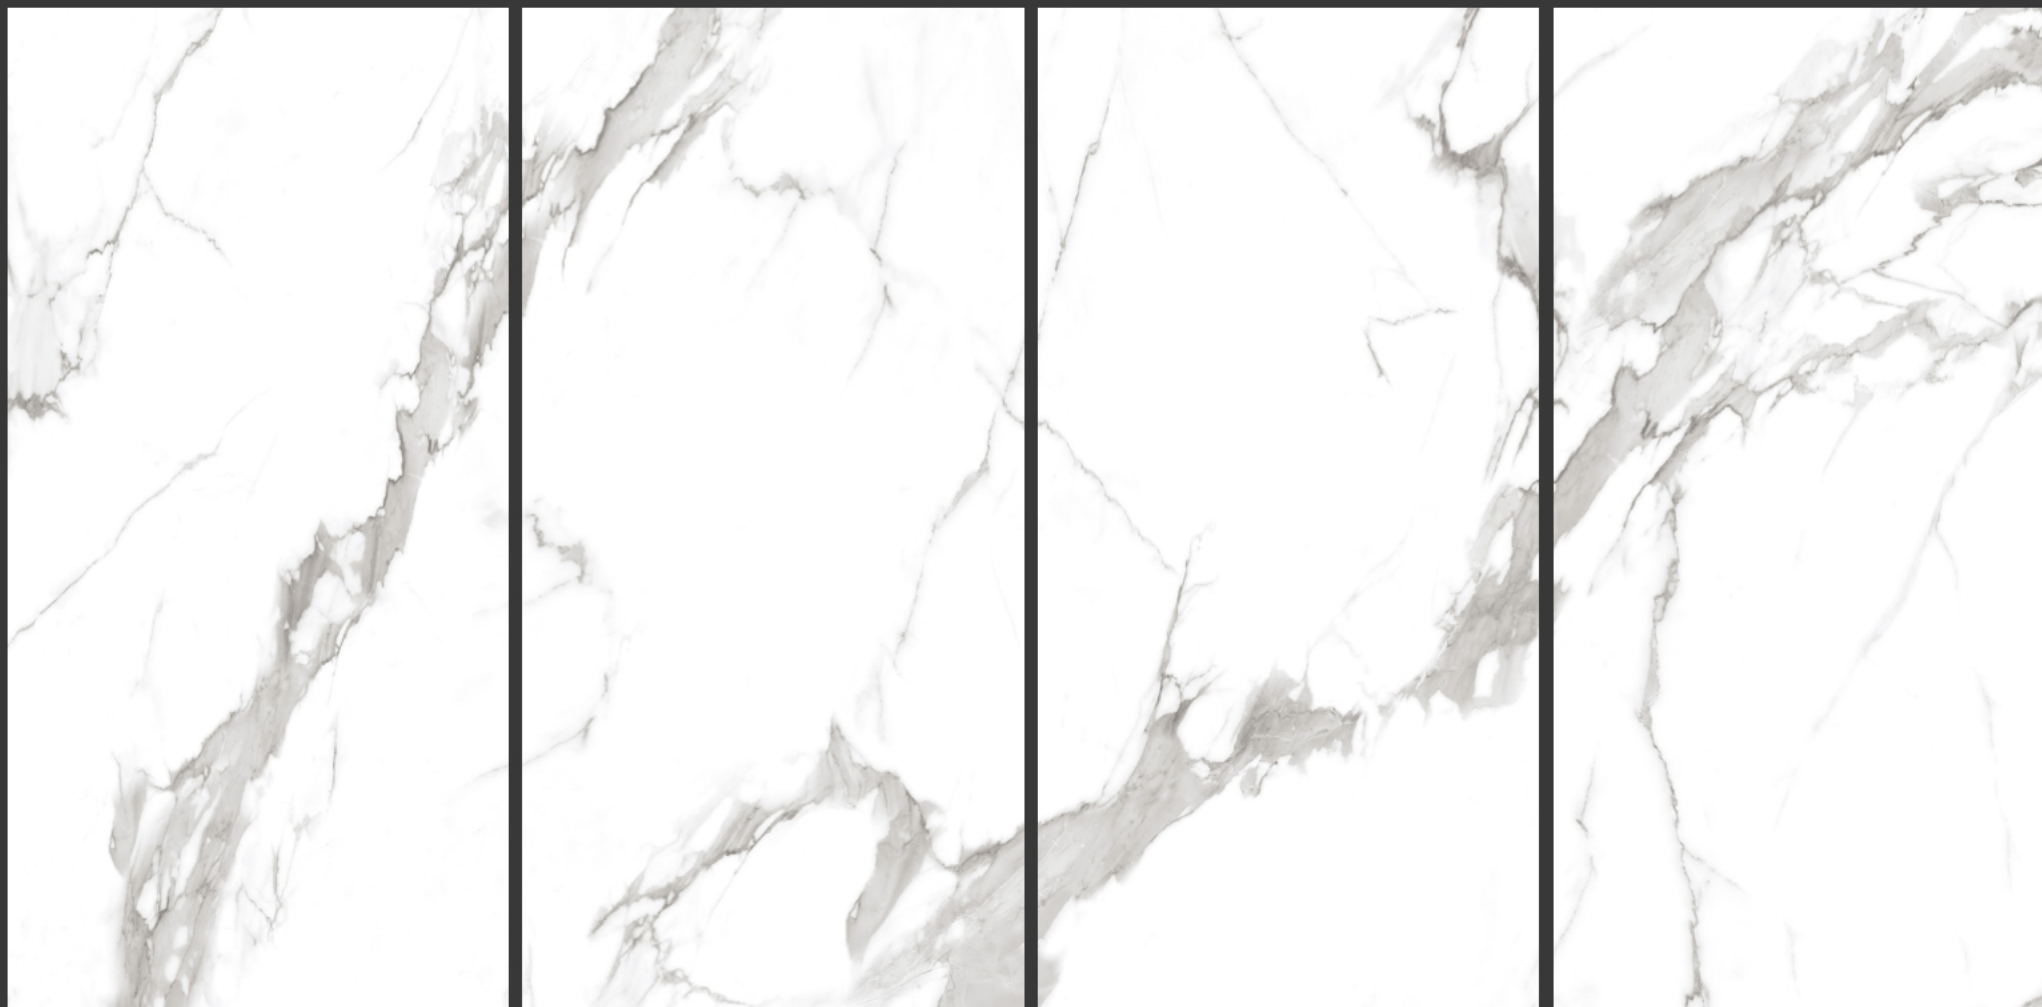

RENATA GREY > 600x1200mm > GLOSSY

RANDOM : 5

White  
series

ROSE STATUARIO > 600x1200mm > GLOSSY

RANDOM : 3

White  
series

SEGESTA GREY > 600x1200mm > GLOSSY

RANDOM : 6