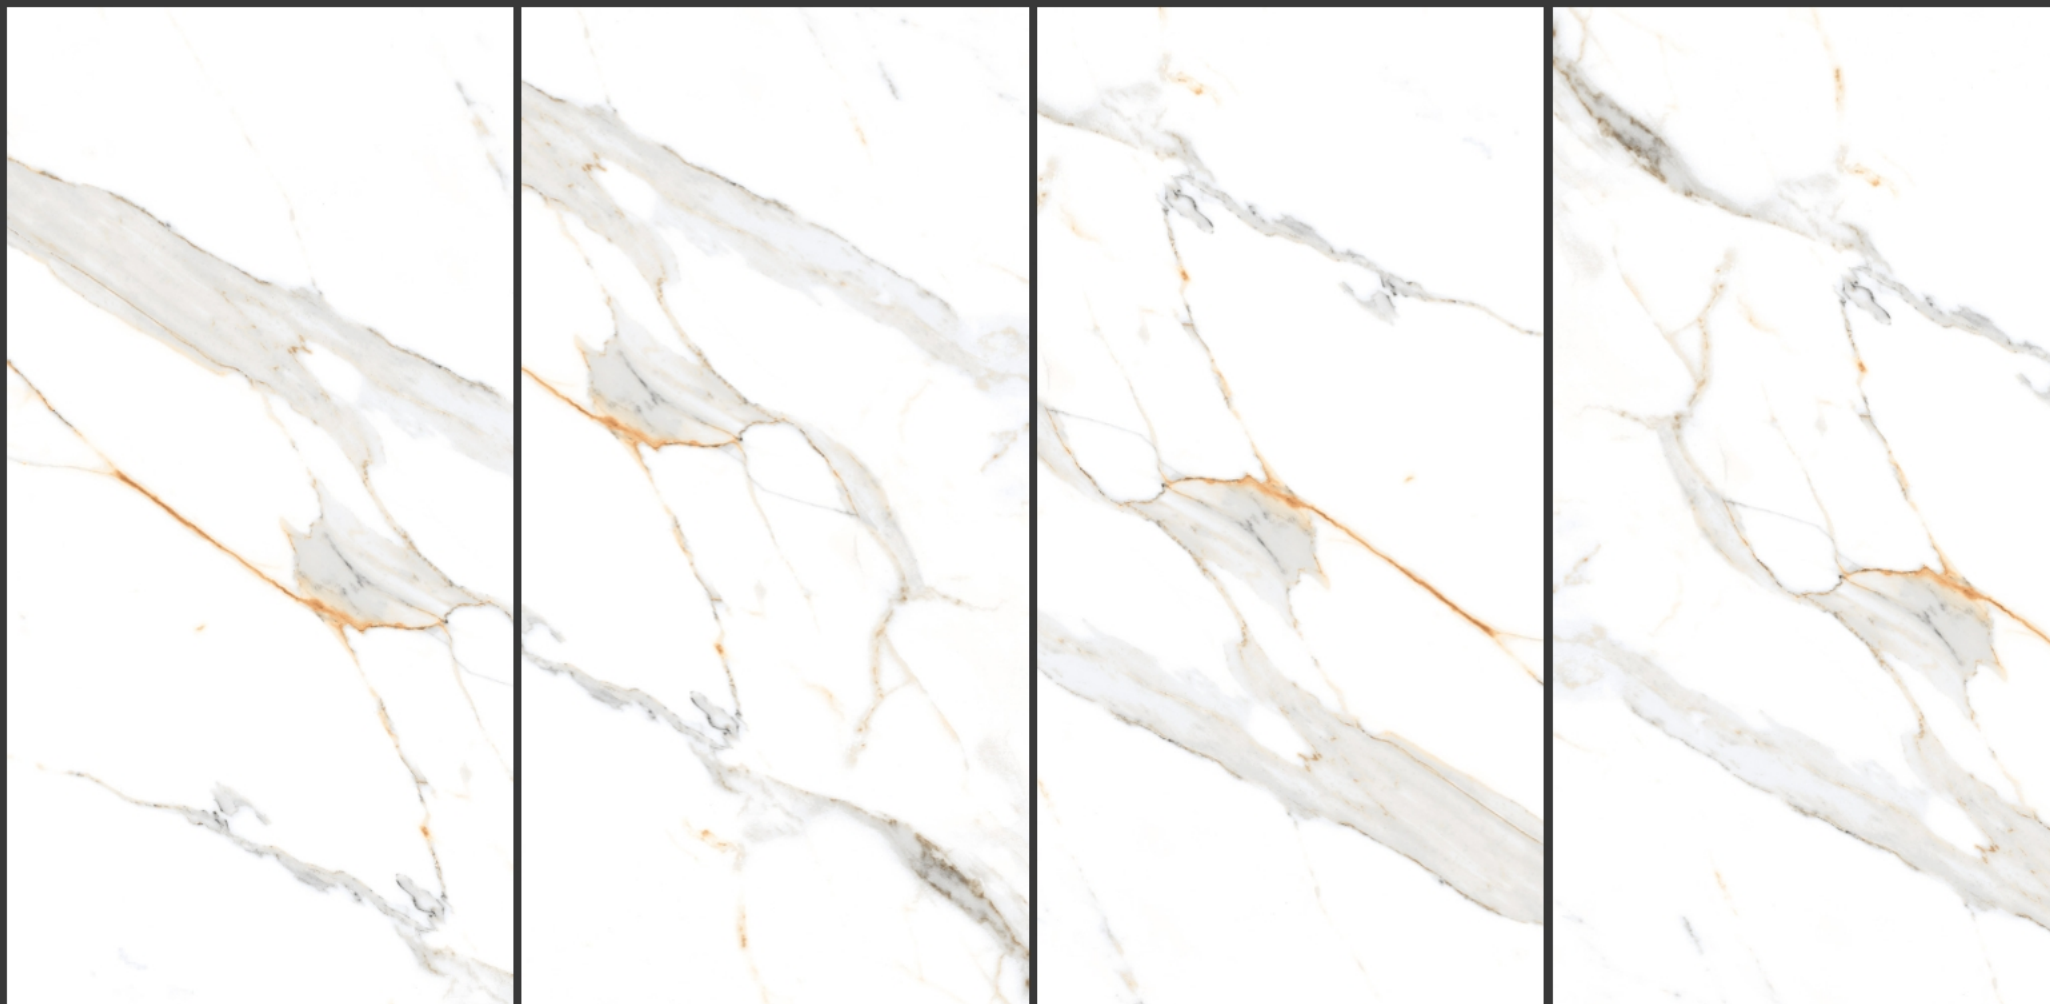

ALPS STATUARIO > 600x1200mm > GLOSSY

RANDOM : 5

ANGEL STATUARIO

White  
series

ANGEL STATUARIO > 600x1200mm > GLOSSY

RANDOM : 3

ASPIRE GOLD

White  
series