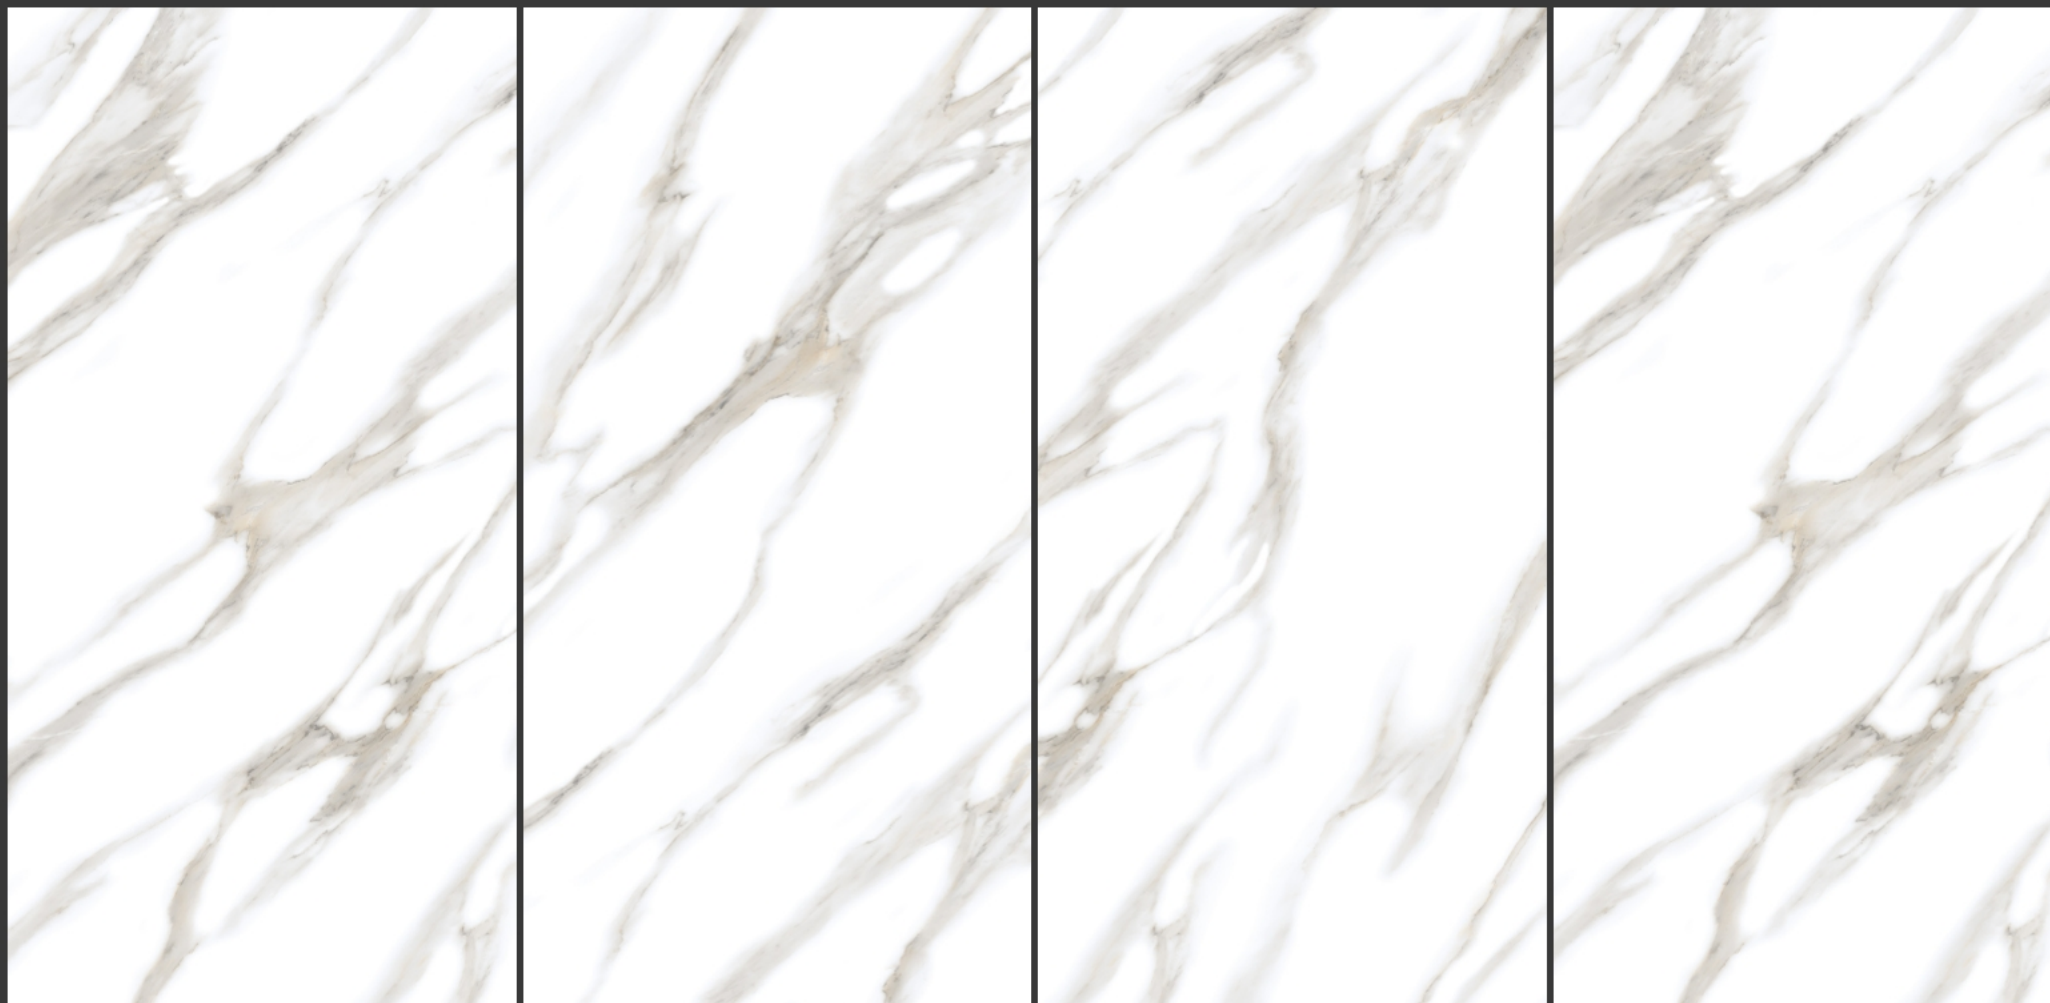

MIAMI STATUARIO > 600x1200mm > GLOSSY

RANDOM : 3

White  
series

MOON STATUARIO > 600x1200mm > GLOSSY

RANDOM : 3

White  
series

NIL BLUE > 600x1200mm > GLOSSY

RANDOM : 3