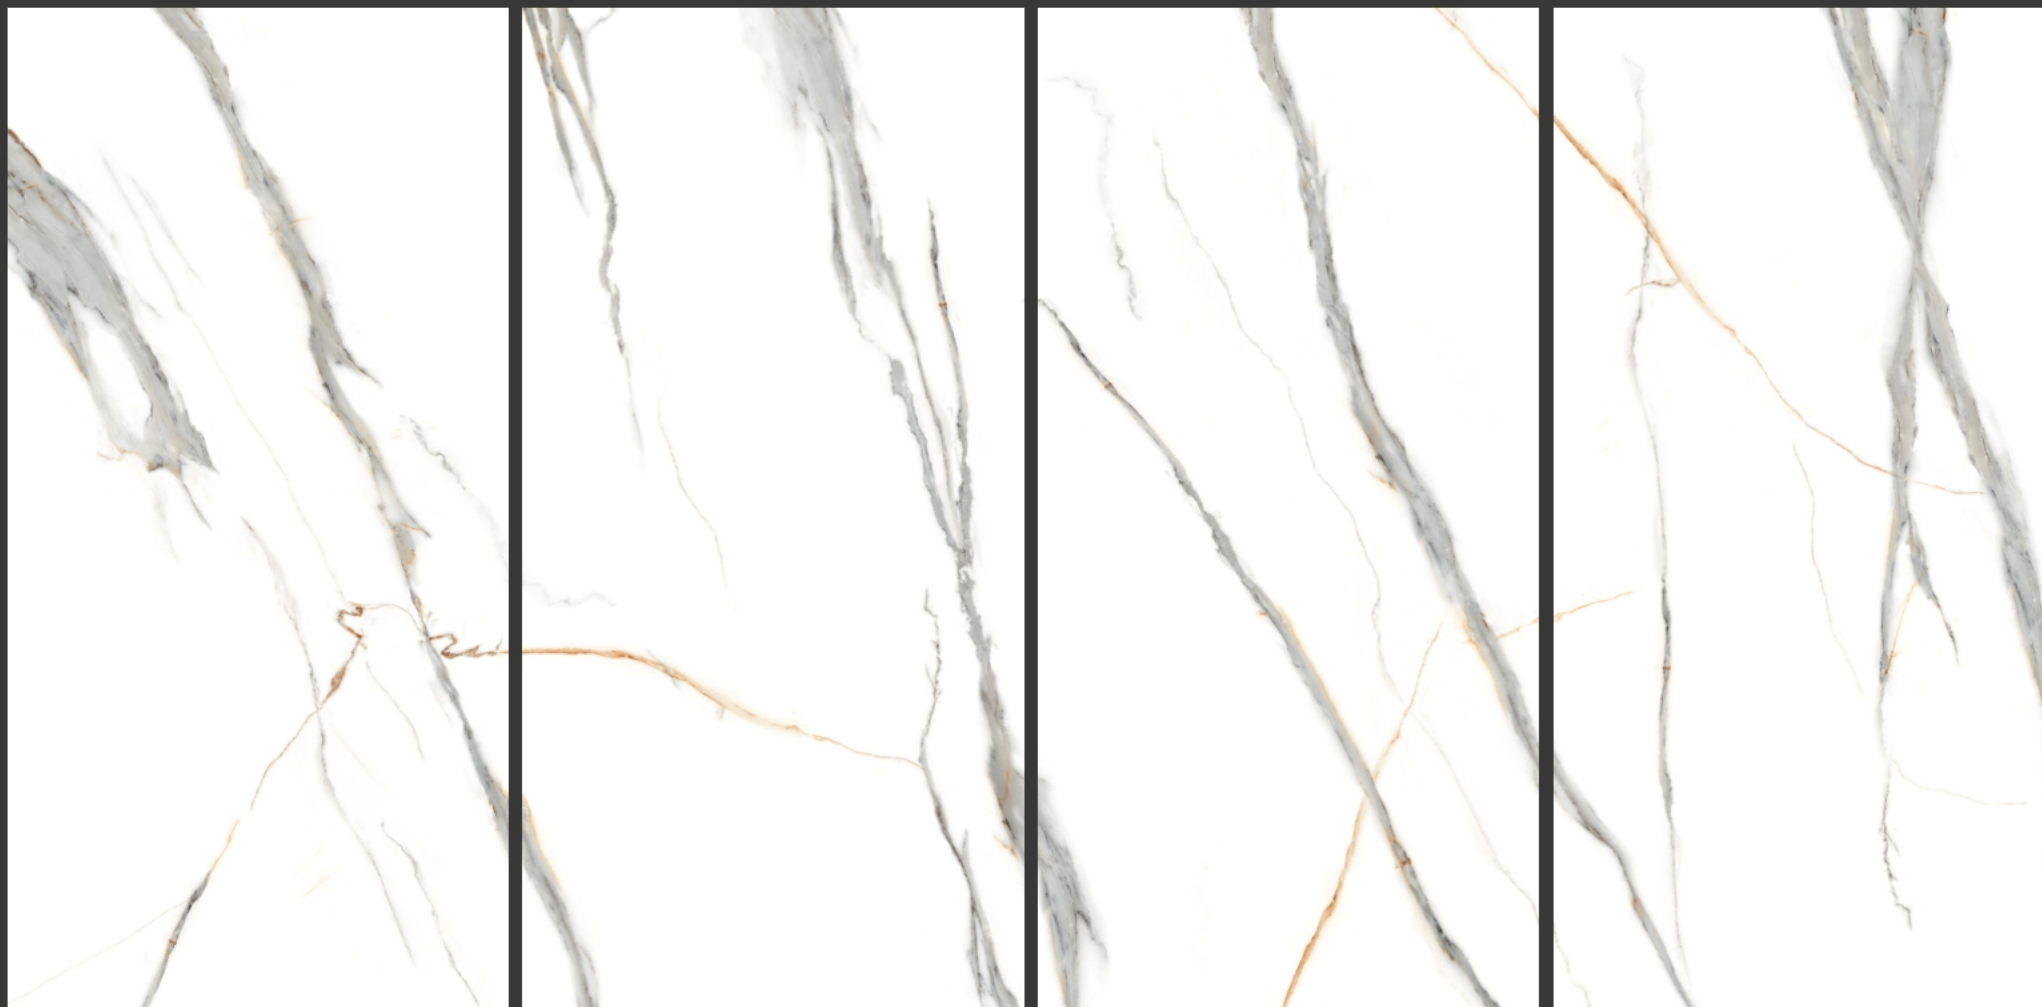

White
series

AURA WHITE > 600x1200mm > GLOSSY

RANDOM : 5