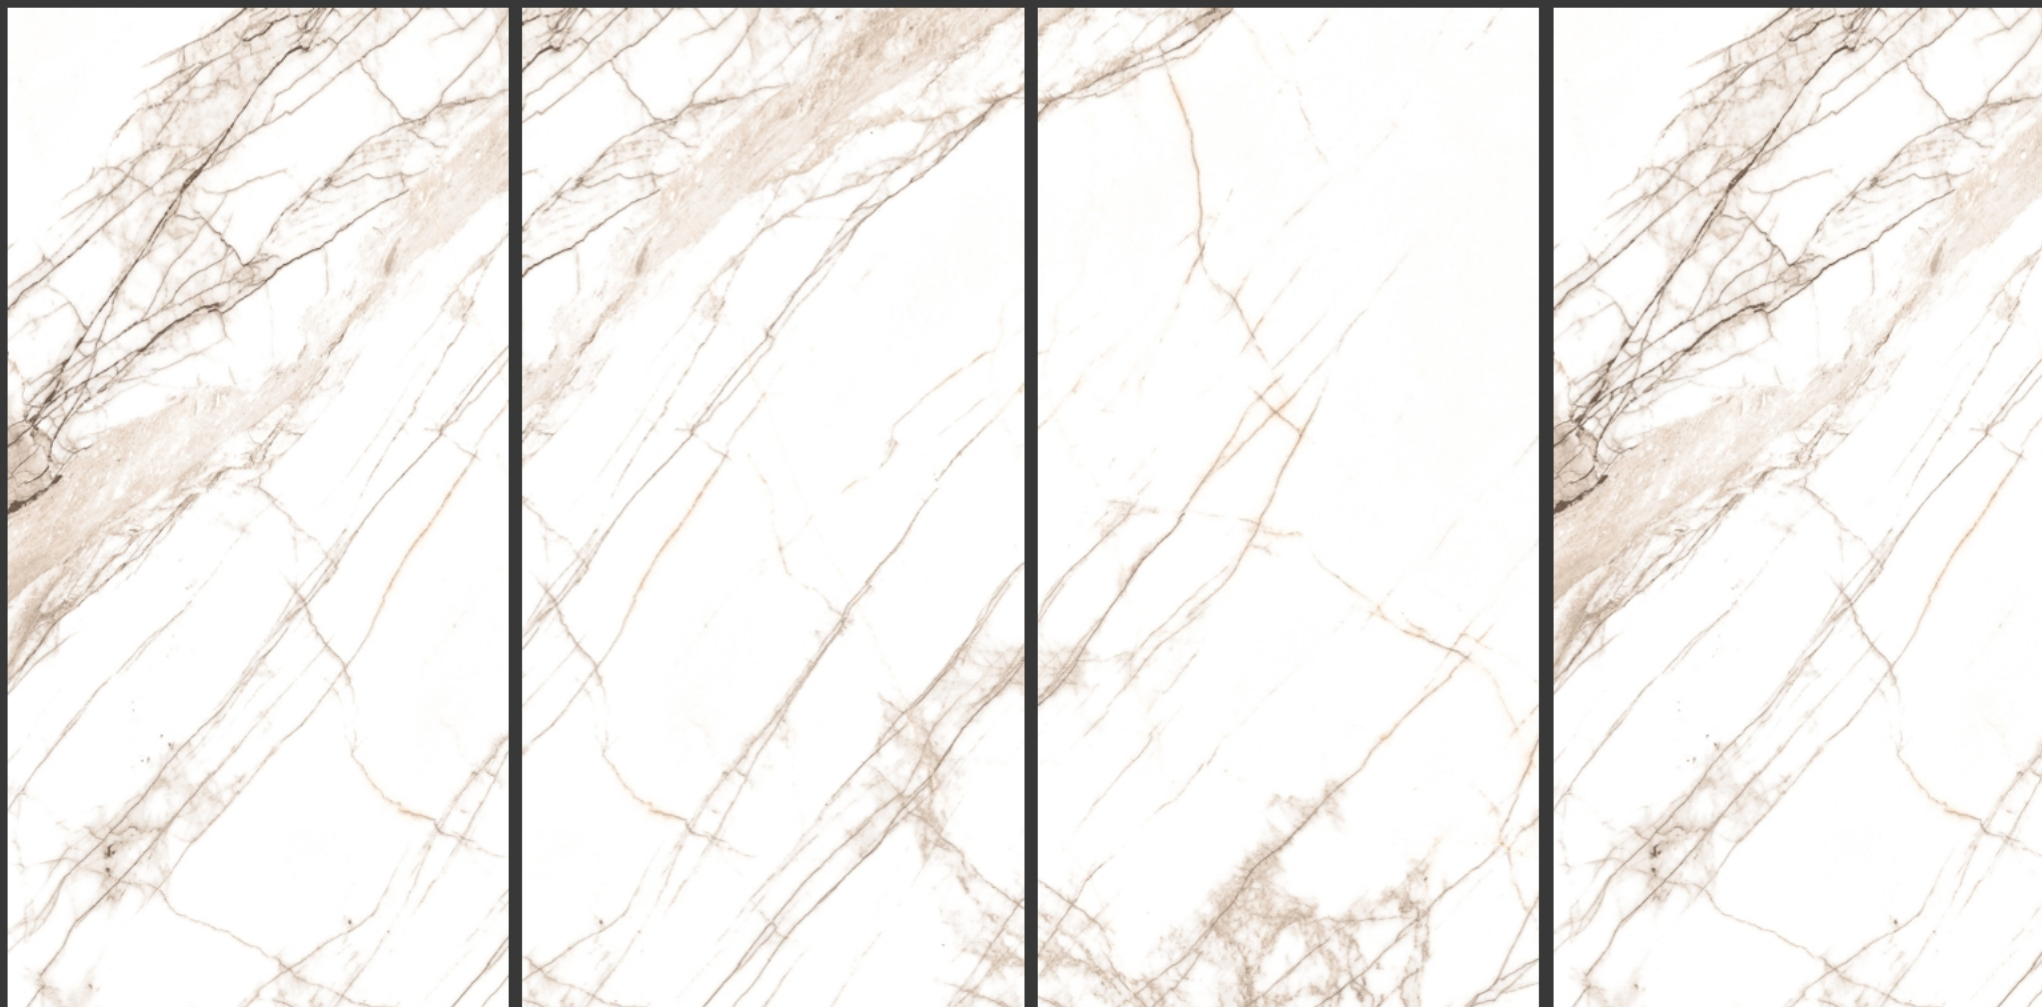

White
series

DELUXE BROWN > 600x1200mm > GLOSSY

RANDOM : 3