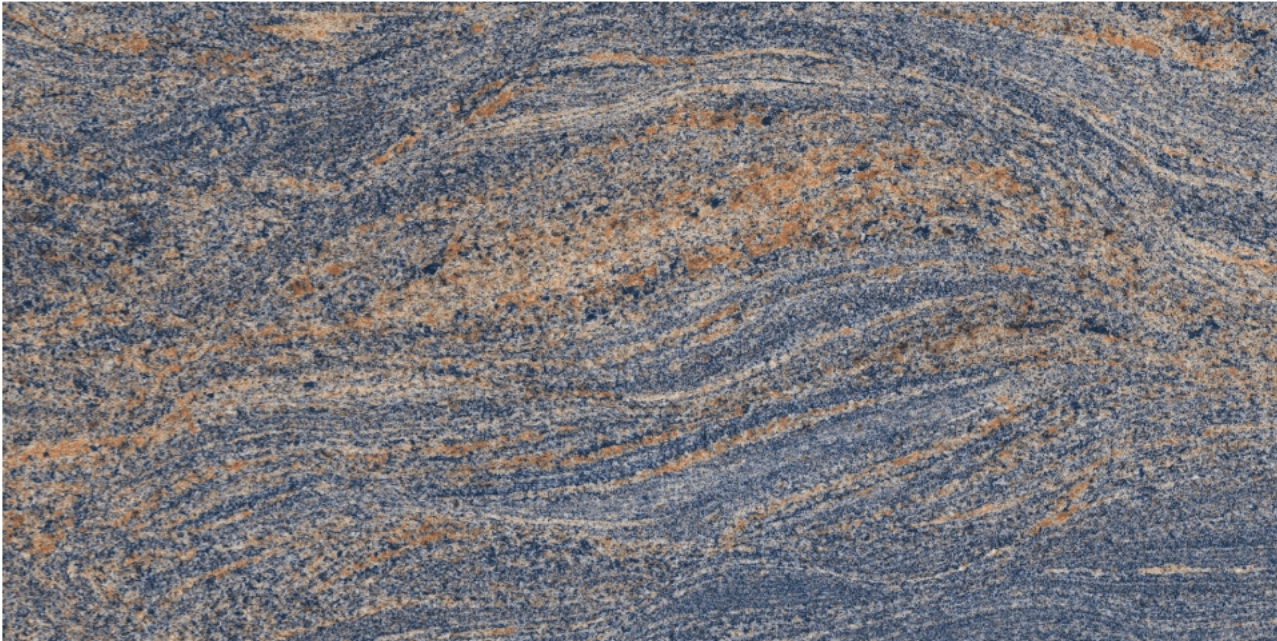

GRANITE 001

SIZE :

600X1200MM

FINISH :

GLOSSY