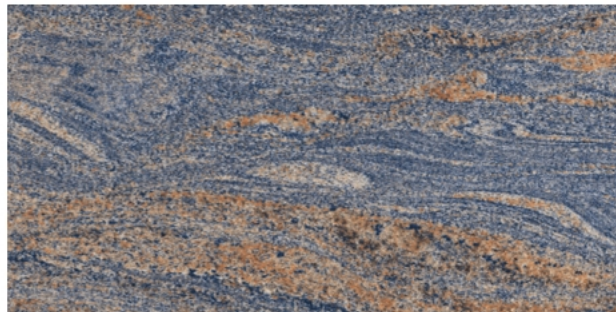

RANDOM : 04

GRANITE
S E R I E S