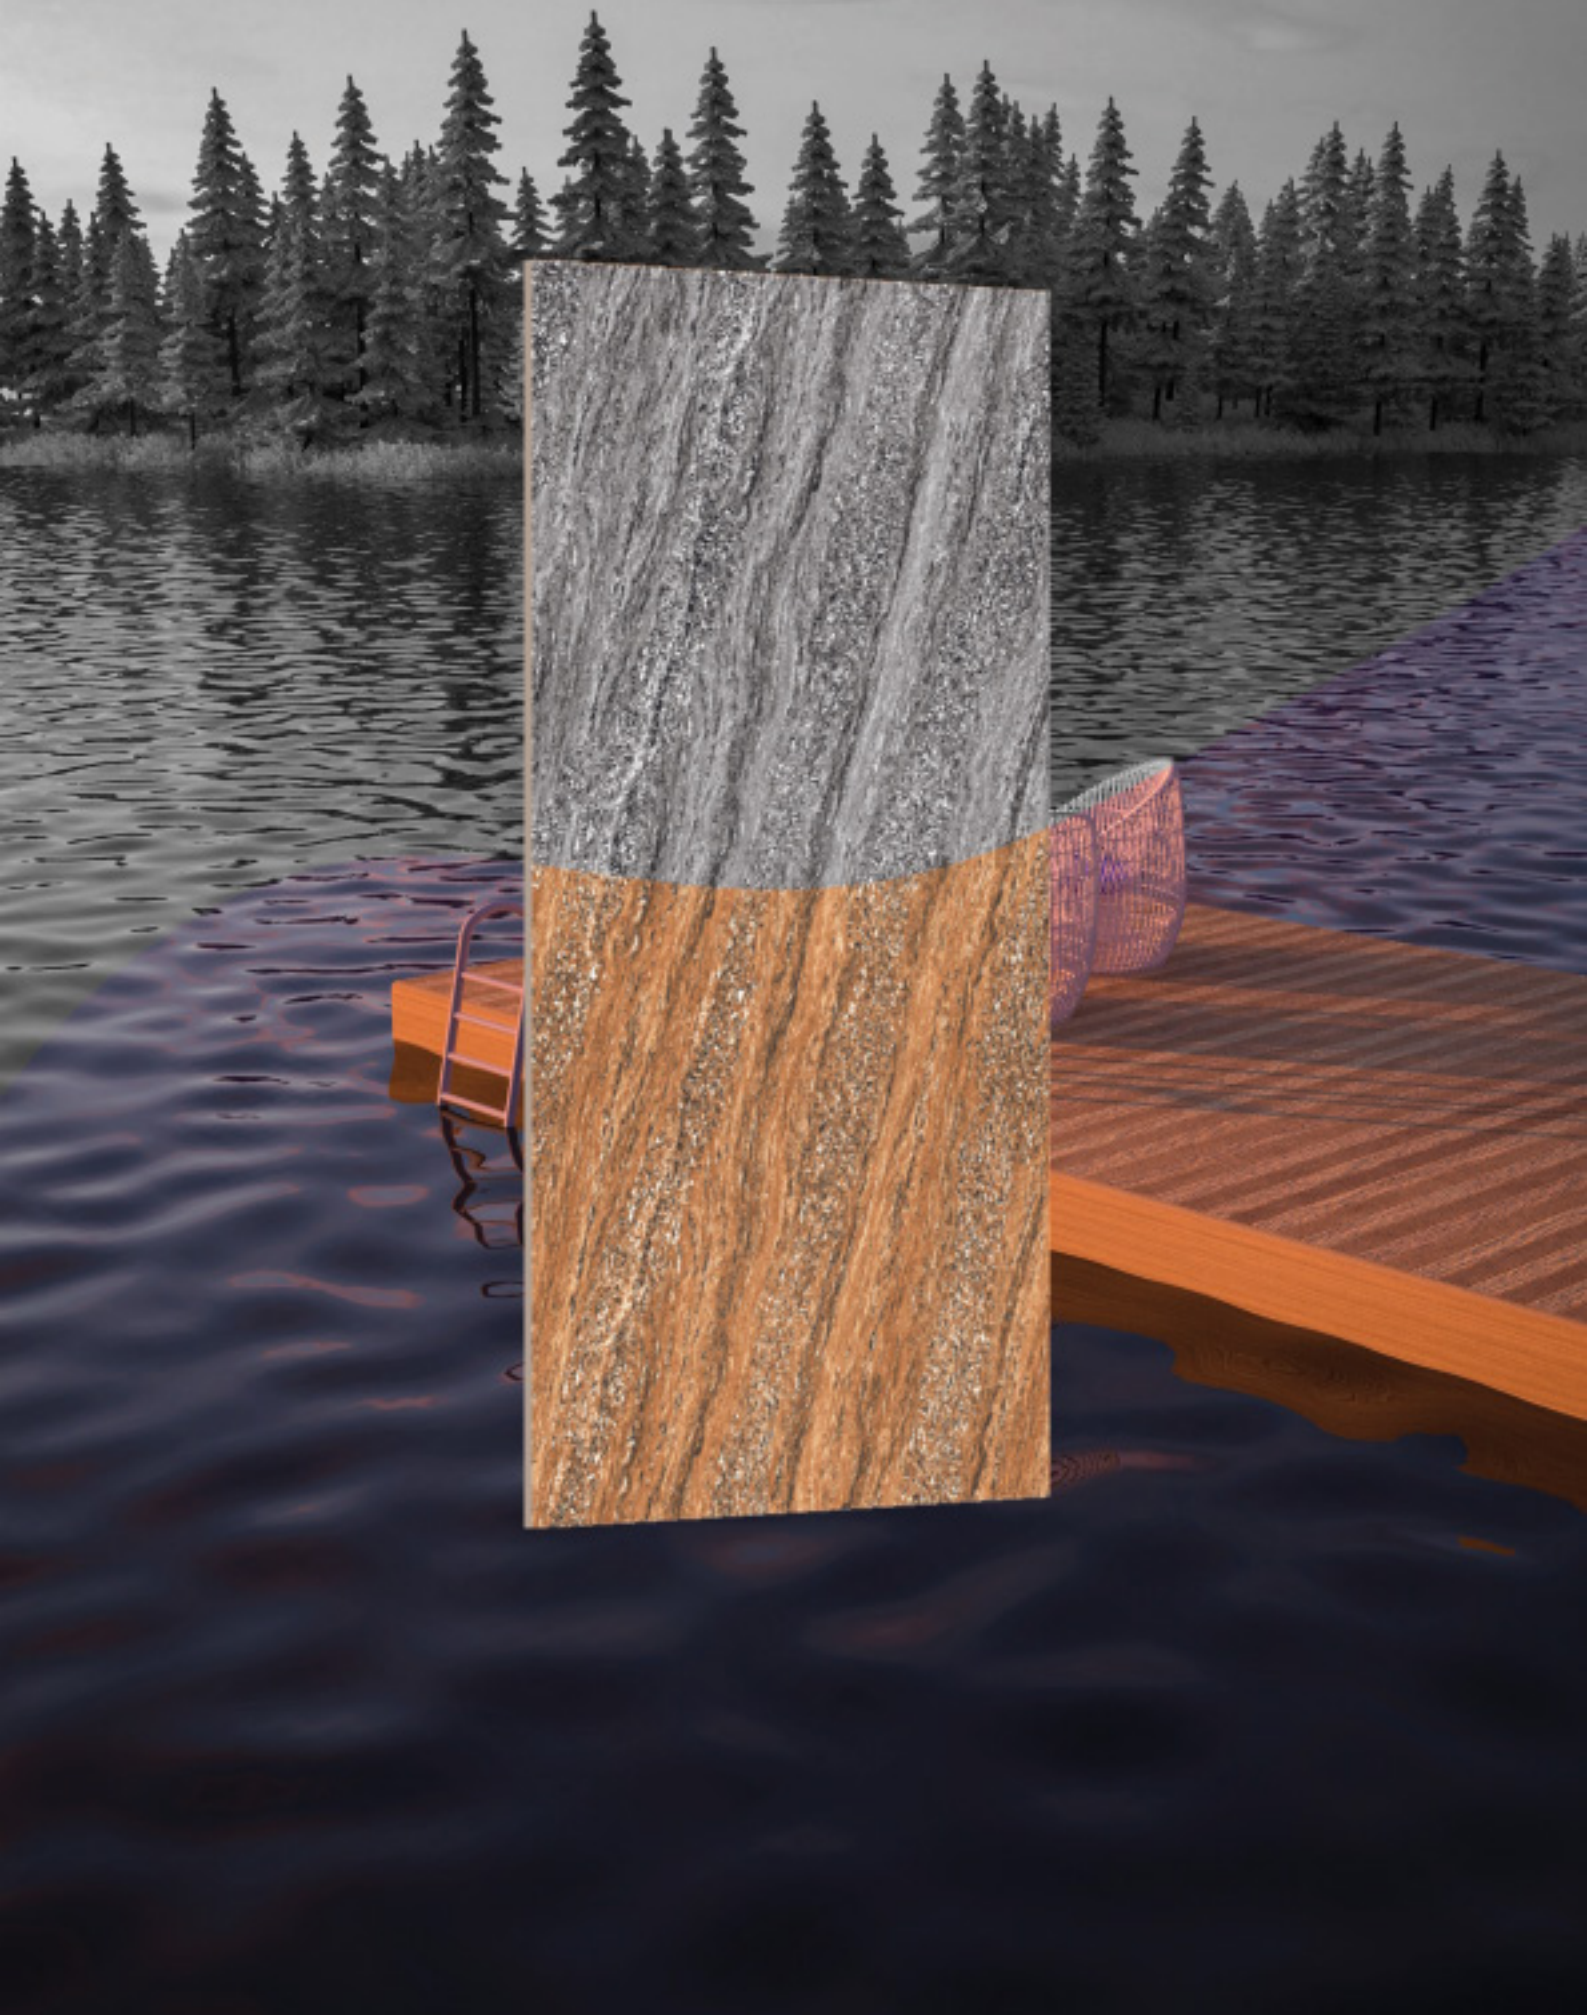

DC
series

Glamorous And
Luxurious Backdrop.

DC
series

PRODUCT FORMAT

Size:
600X1200MM

Finish:
GLOSSY

A gloss finish is also known as the “glass-like sheen” because its sheen is the closest to 100% - the higher among other finishes.