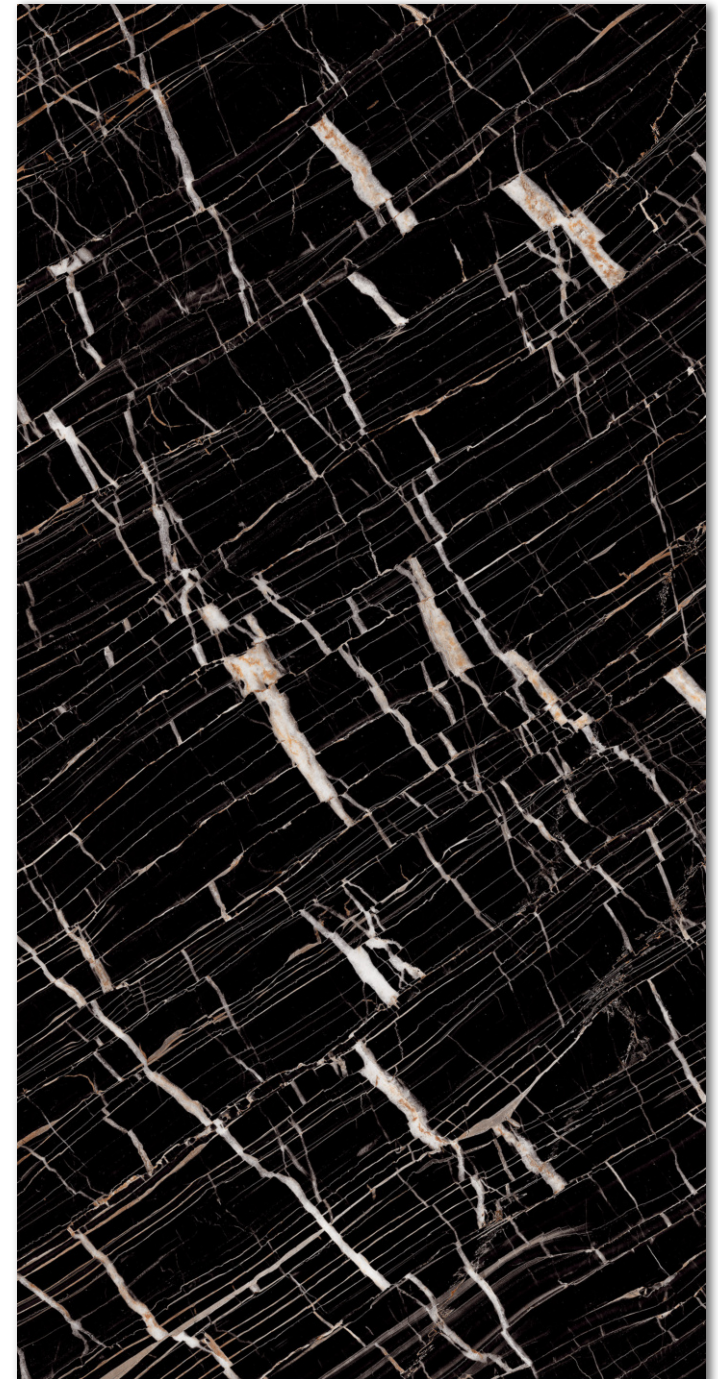

Random : 3

CARNICO BLACK

Finish :

HIGH GLOSS

Size :

600X1200MM

Thickness :

9MM