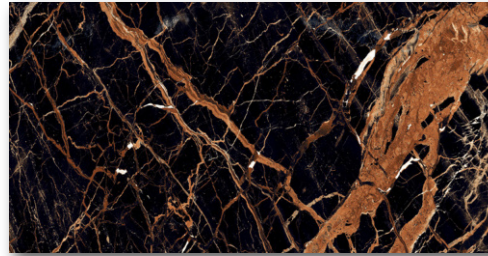

Finish :

HIGH GLOSS

Size :

600X1200MM

Thickness :

9MM

Random : 3