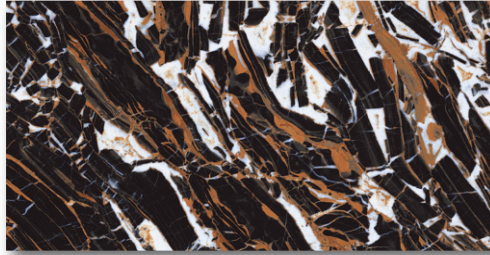

ALEXA MOJEC

ALEXA MOJEC

Finish :

HIGH GLOSS

Size :

600X1200MM

Thickness :

9MM