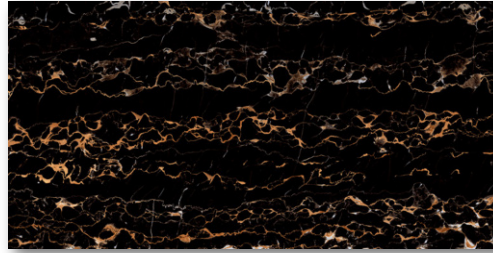

PORTRO GOLD

Finish :

HIGH GLOSS

Size :

600X1200MM

Thickness :

9MM

Random : 4