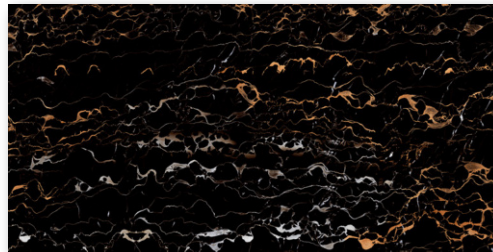

PORTRO GOLD

Finish :

HIGH GLOSS

Size :

600X1200MM

Thickness :

9MM

Random : 4