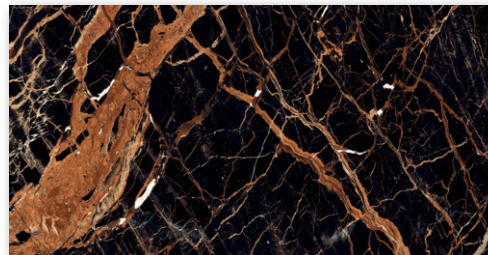

Finish :

HIGH GLOSS

Size :

600X1200MM

Thickness :

9MM

Random : 3