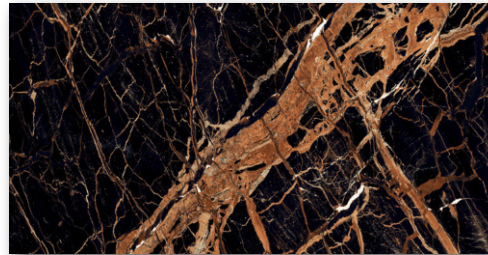

Finish :

HIGH GLOSS

Size :

600X1200MM

Thickness :

9MM

Random : 3