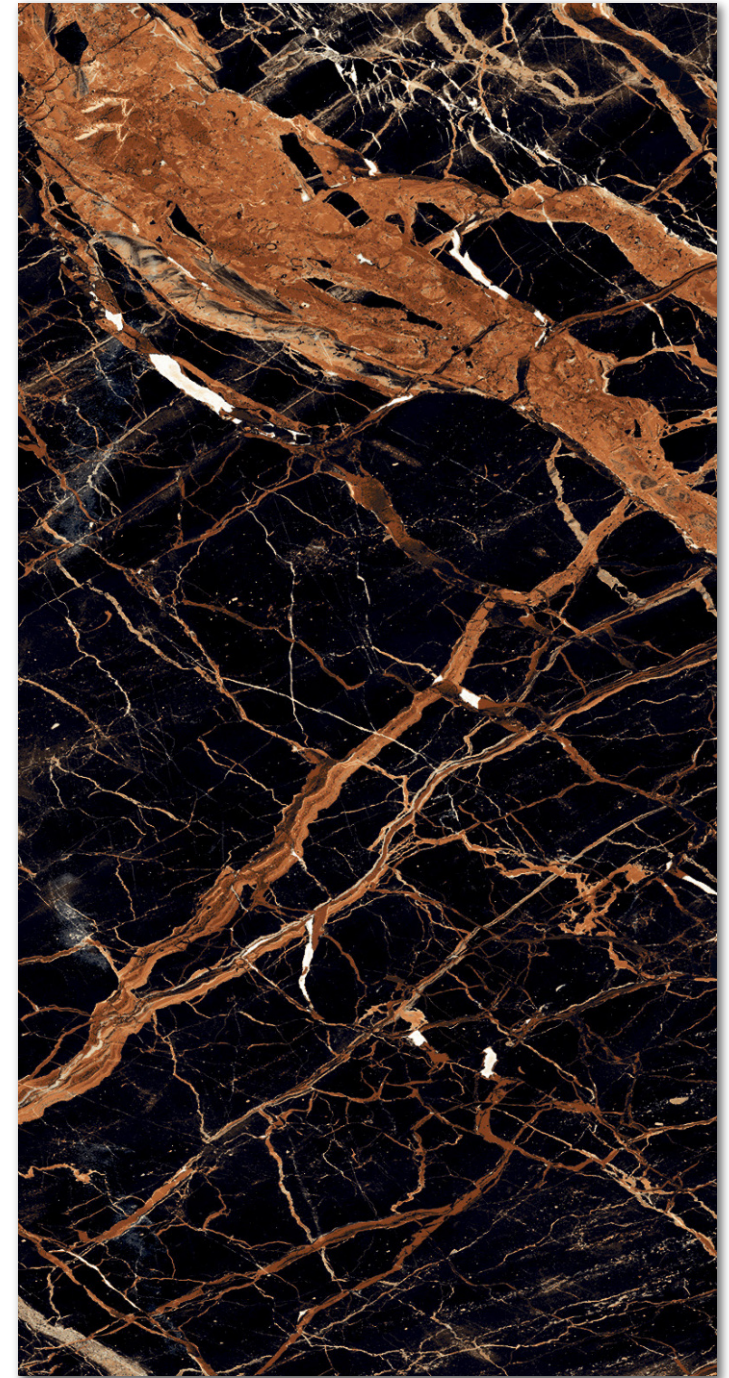

Finish :

HIGH GLOSS

Size :

600X1200MM

Thickness :

9MM

Random : 3