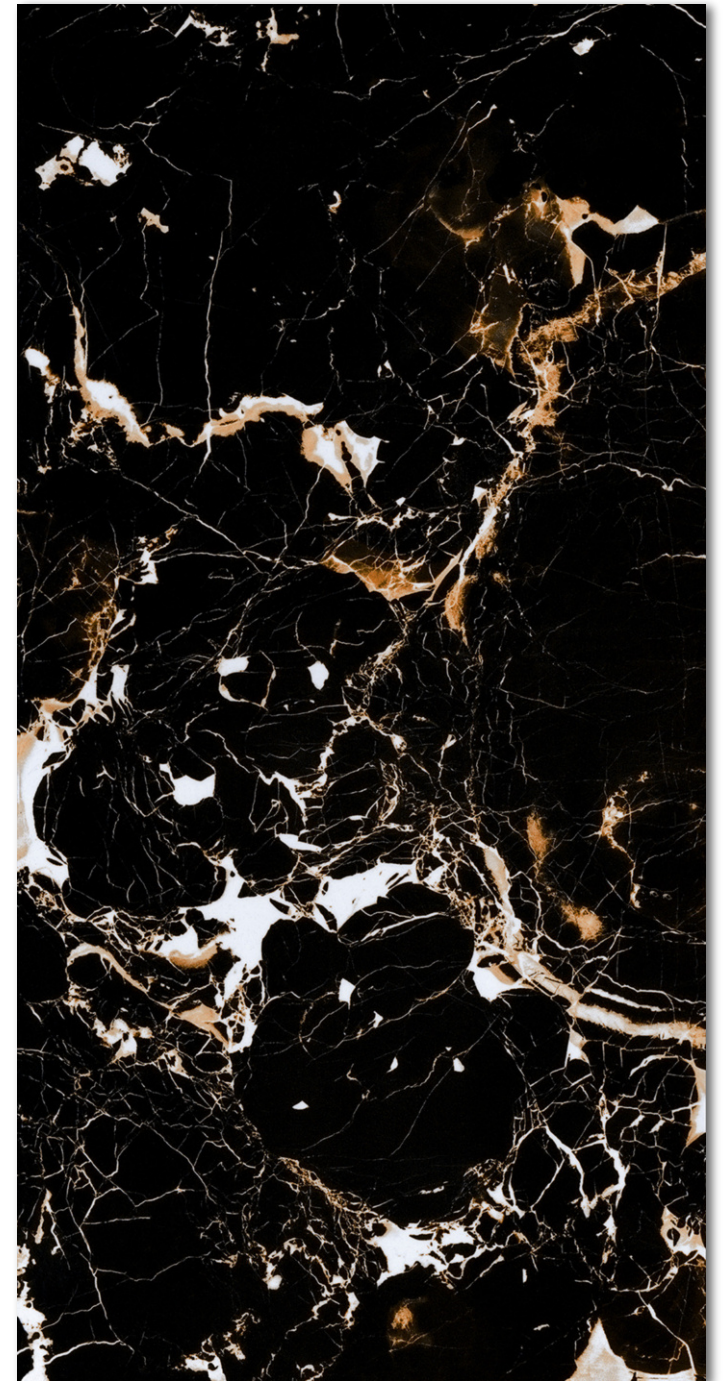

Finish :

HIGH GLOSS

Size :

600X1200MM

Thickness :

9MM

Random : 3

SHADOW WHITE