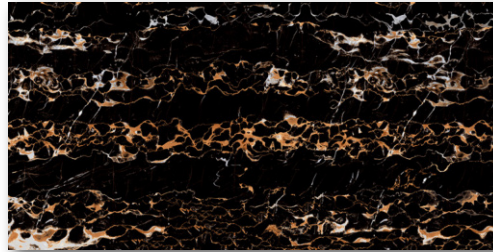

PORTRO GOLD

Finish :

HIGH GLOSS

Size :

600X1200MM

Thickness :

9MM

Random : 4