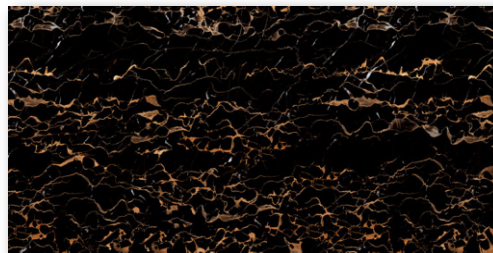

PORTRO GOLD

Finish :

HIGH GLOSS

Size :

600X1200MM

Thickness :

9MM

Random : 4