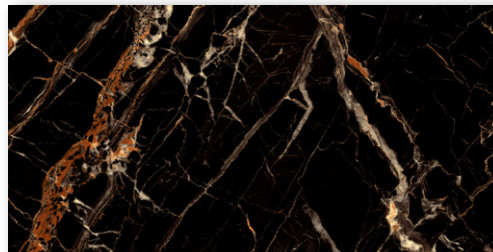

Random : 3

BRUNO BLACK

Finish :

HIGH GLOSS

Size :

600X1200MM

Thickness :

9MM