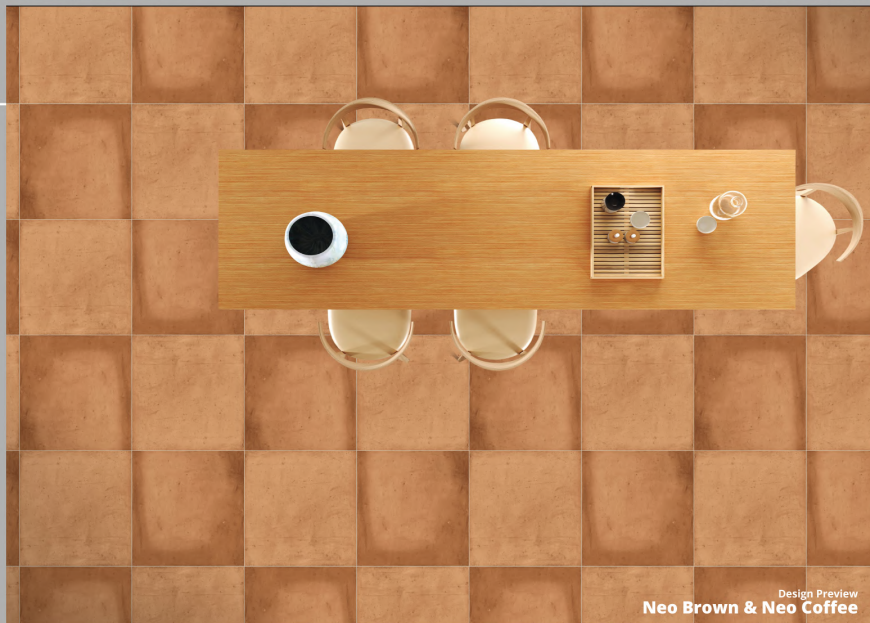

GVT/PGVT

600x600mm

Neo
Brown (HCP)

Neo
Coffee (HCP)

Design Preview
Neo Brown & Neo Coffee

HCP - Hard Cemento Punch

RUSTIC MATT FINISH

GVT/PGVT