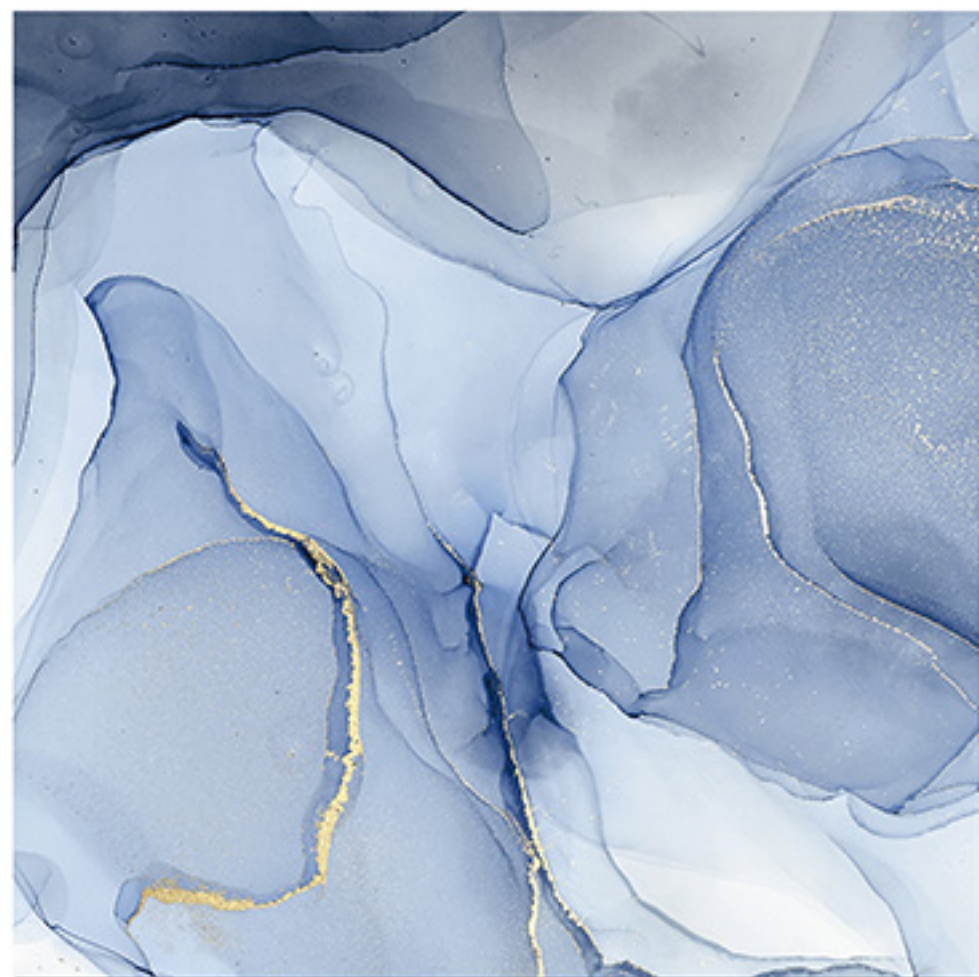

INDIGO WAVE

Finish
Glossy

Size
600X600 mm