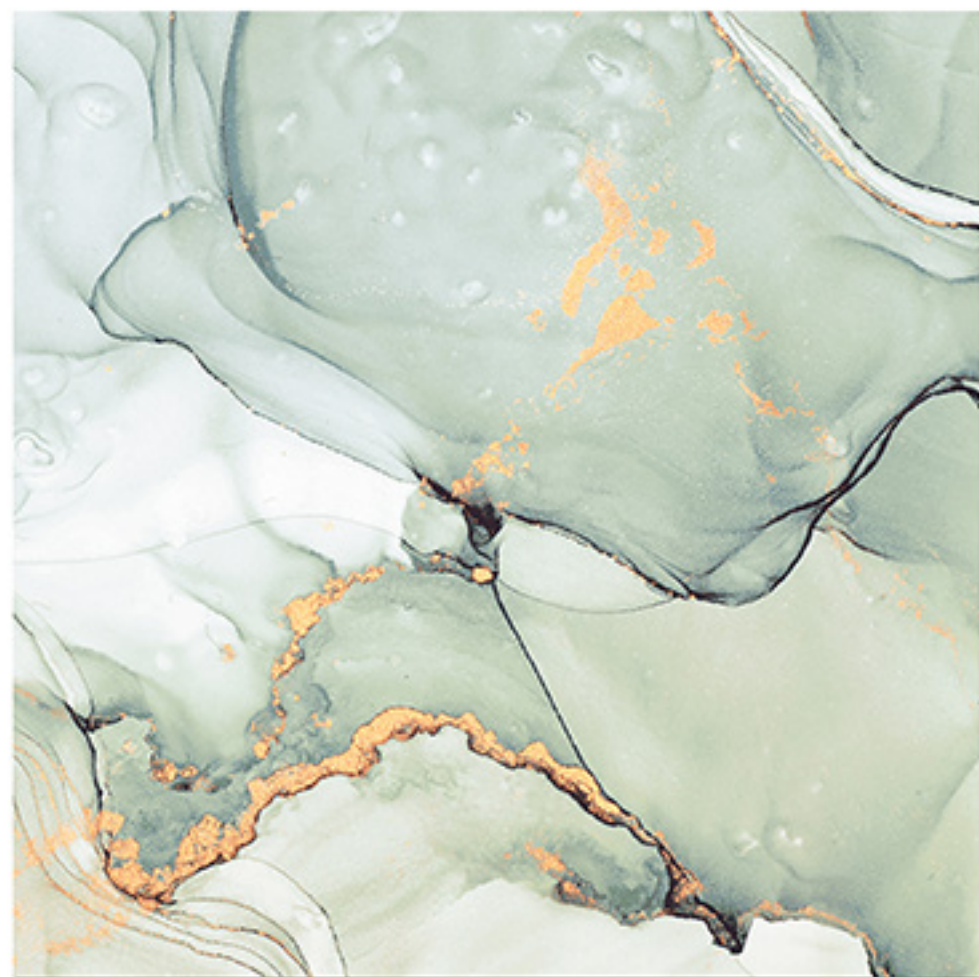

COBWEB BRONZE

Finish
Glossy

Size
600X600 mm

9 RANDOM FACES

CORAL PEAR

Finish
Glossy

Size
600X600 mm

8 RANDOM FACES