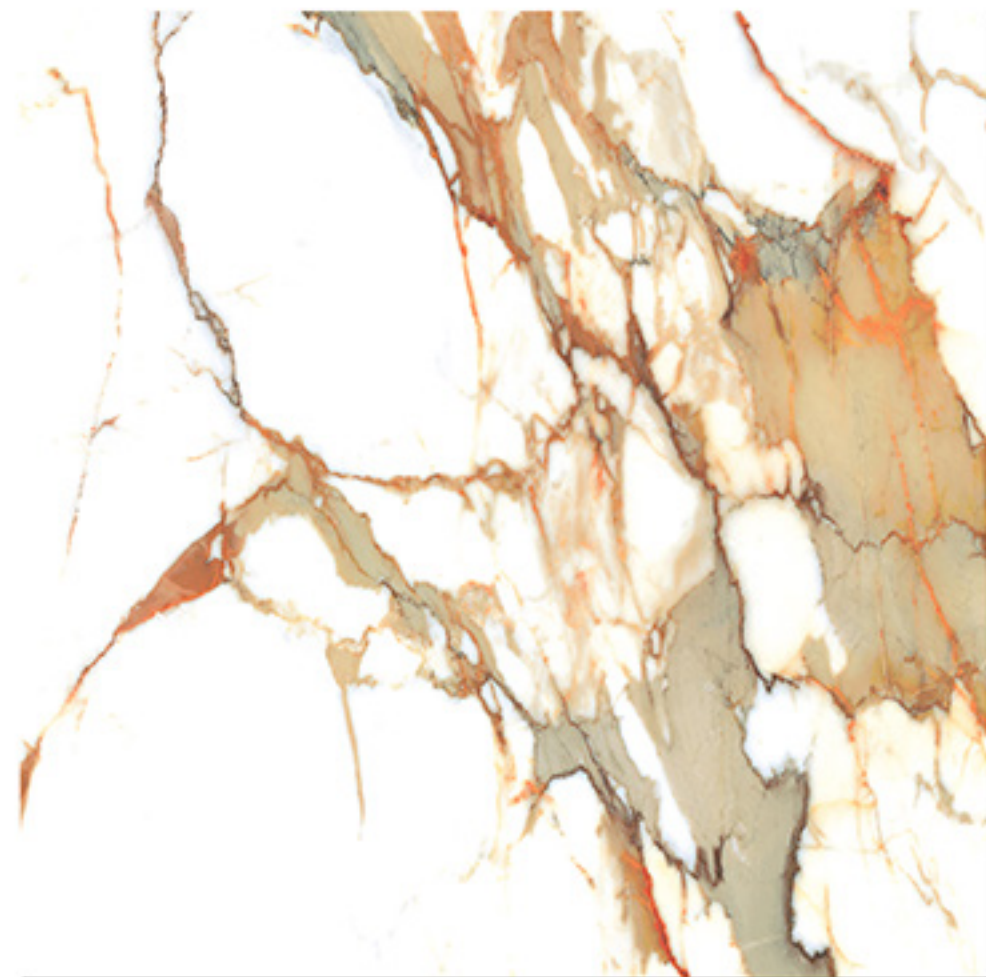

CALACATTA COBRA

Finish
Glossy

Size
600X600 mm