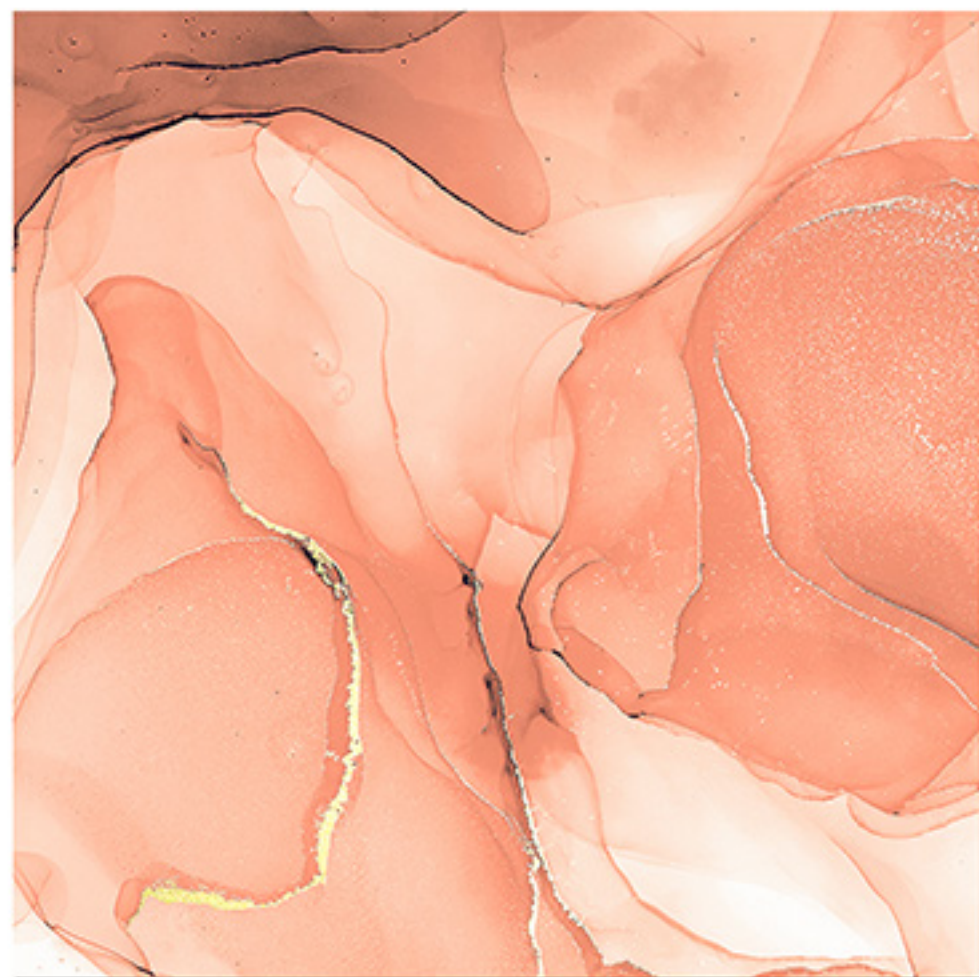

INDIGO WAVE

Finish
Glossy

Size
600X600 mm

6 RANDOM FACES

SCARLET WAVE

Finish
Glossy

Size
600X600 mm

6 RANDOM FACES