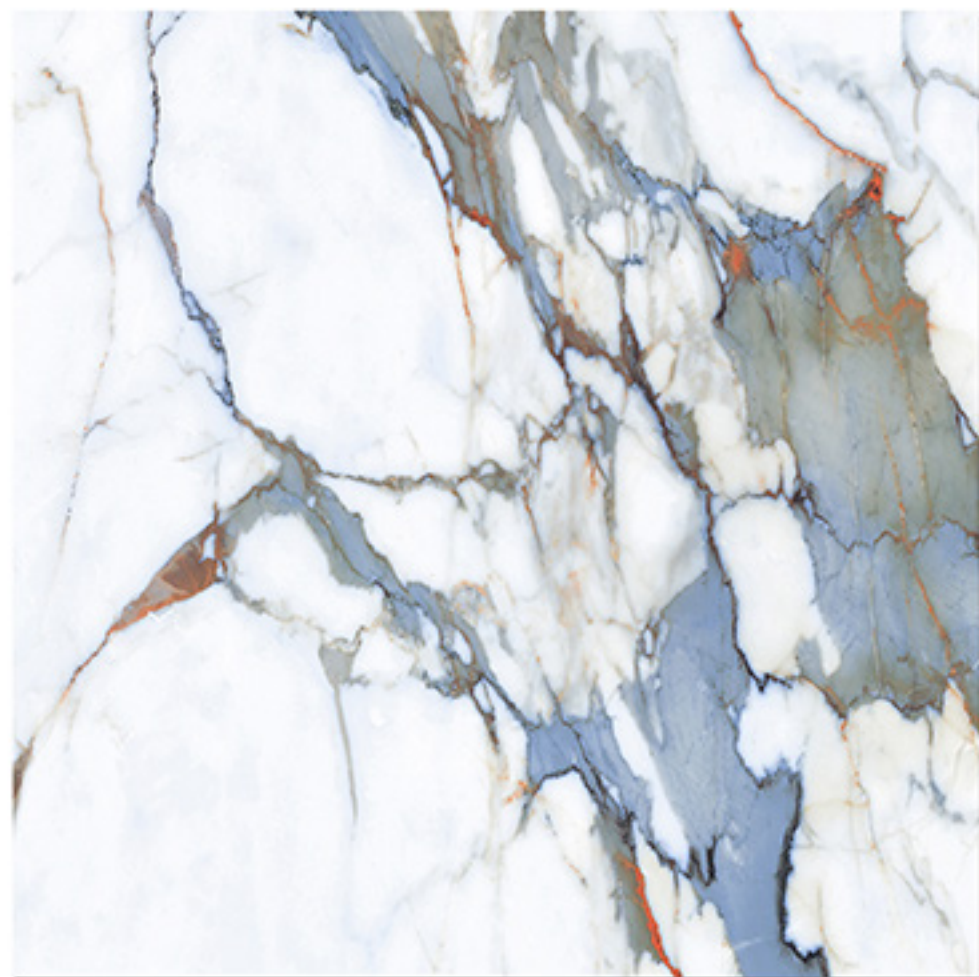

CALACATTA KINLEY

Finish
Glossy

Size
600X600 mm