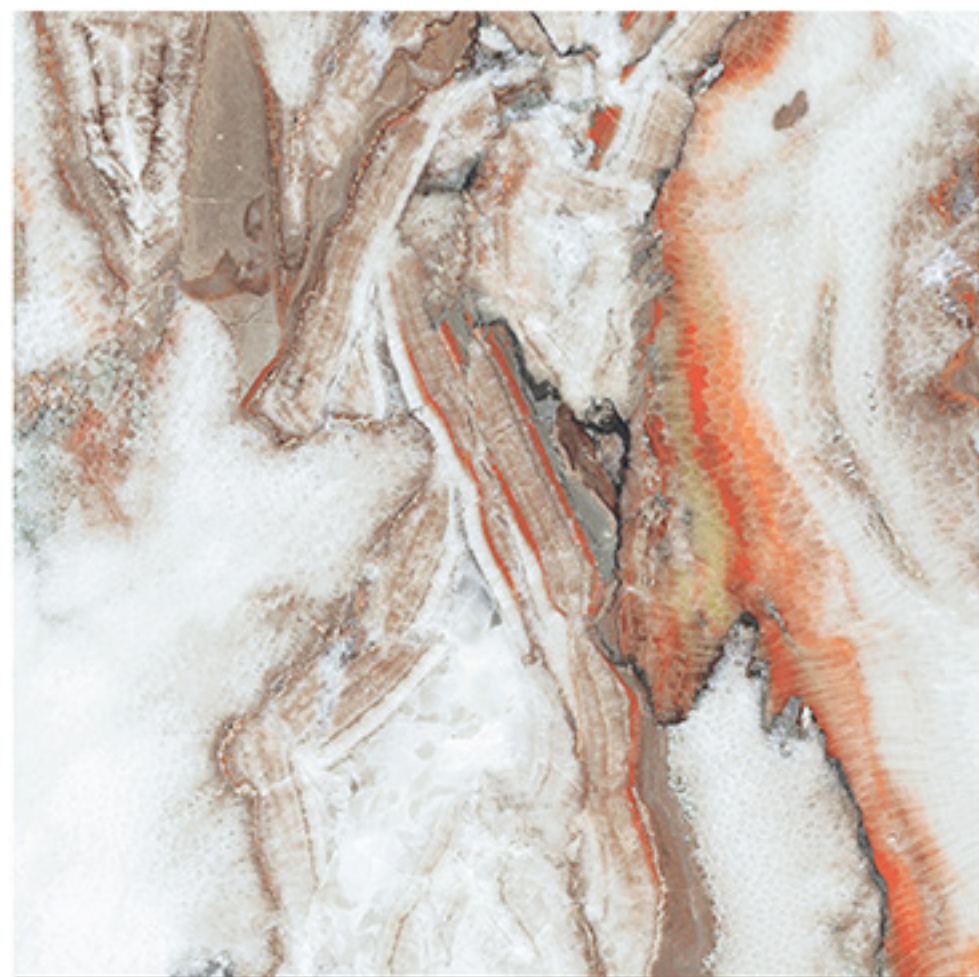

ONERY RED

Finish
Glossy

Size
600X600 mm