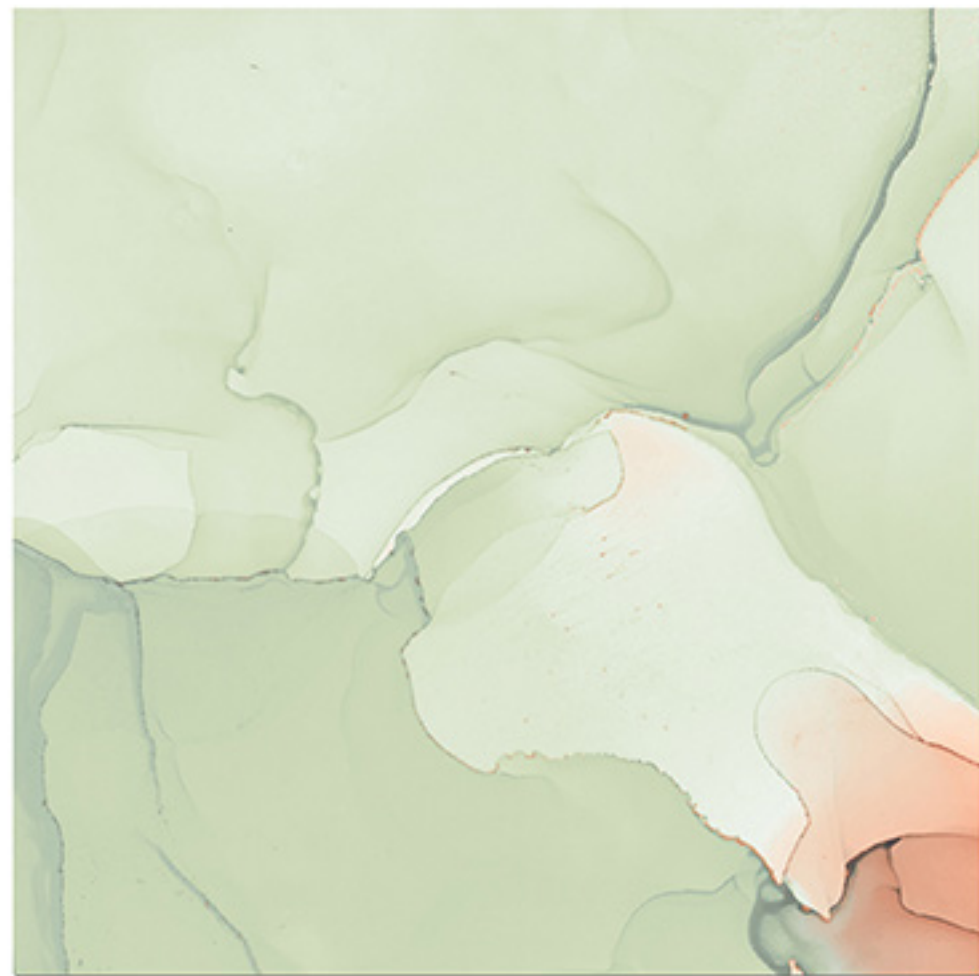

SILICA SALMON

Finish
Glossy

Size
600X600 mm

7 RANDOM FACES

MANTIS HUE

Finish
Glossy

Size
600X600 mm

8 RANDOM FACES