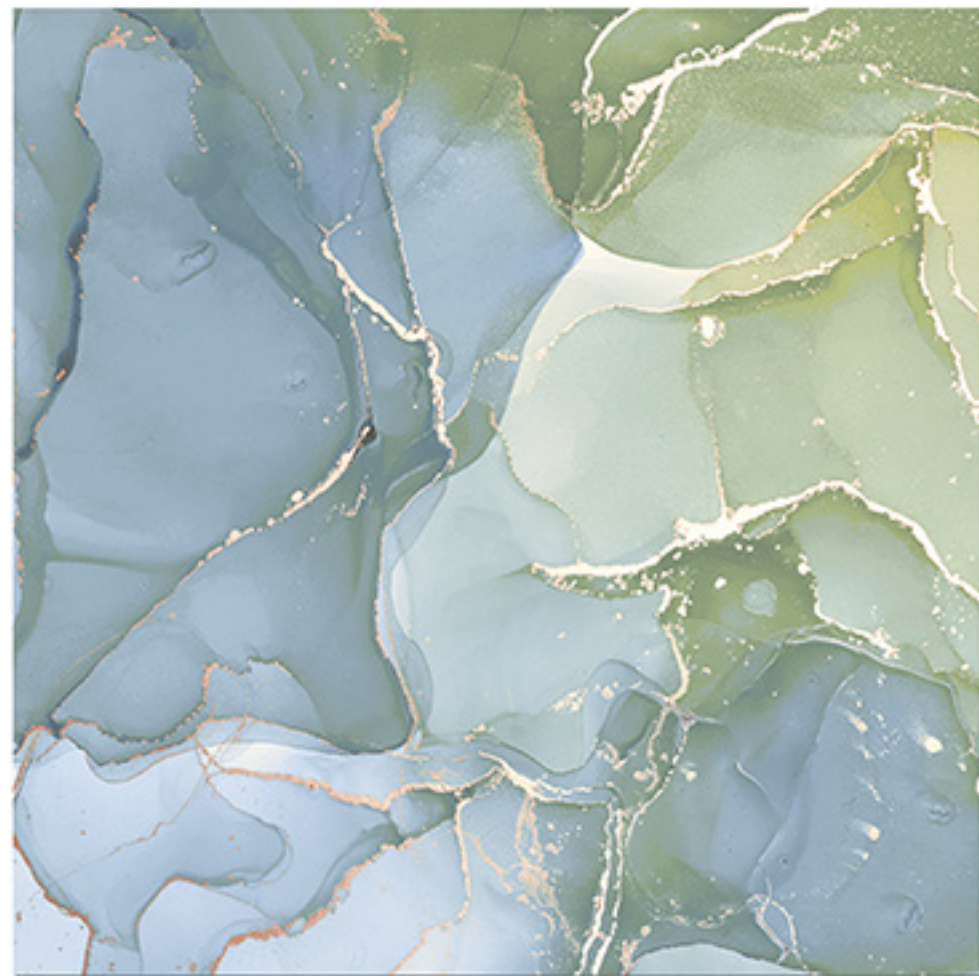

EMERALD RIPPLE

Finish
Glossy

Size
600X600 mm

8 RANDOM FACES

PISTACHIO RIPPLE

Finish
Glossy

Size
600X600 mm

8 RANDOM FACES