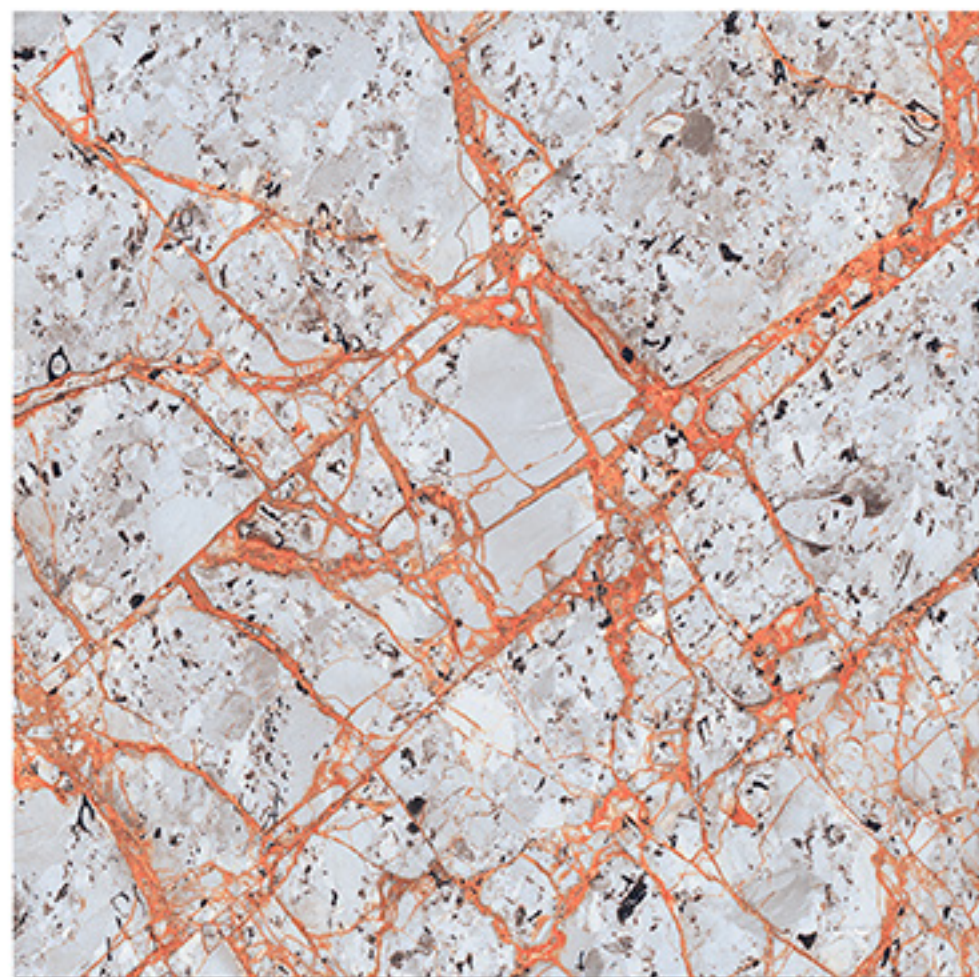

COBWEB BRONZE

Finish
Glossy

Size
600X600 mm

9 RANDOM FACES

CORAL PEAR

Finish
Glossy

Size
600X600 mm

8 RANDOM FACES