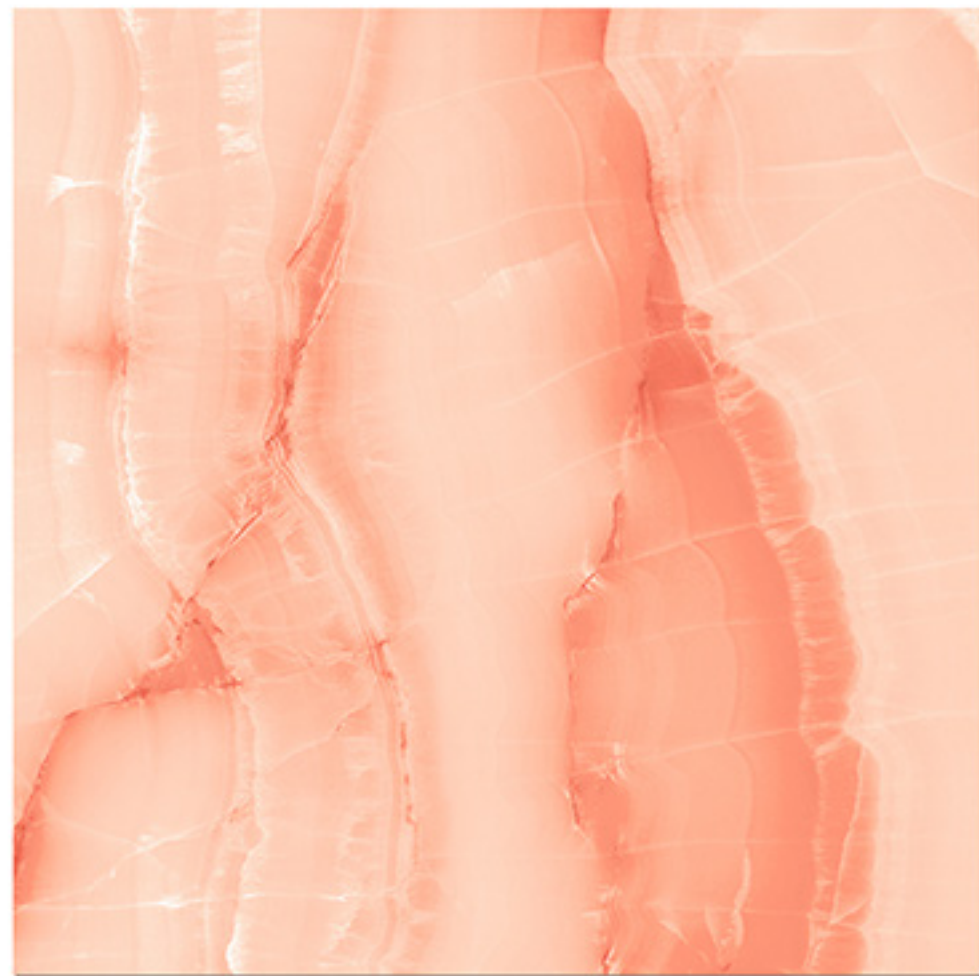

TROPICAL RED

Finish
Glossy

Size
600X600 mm