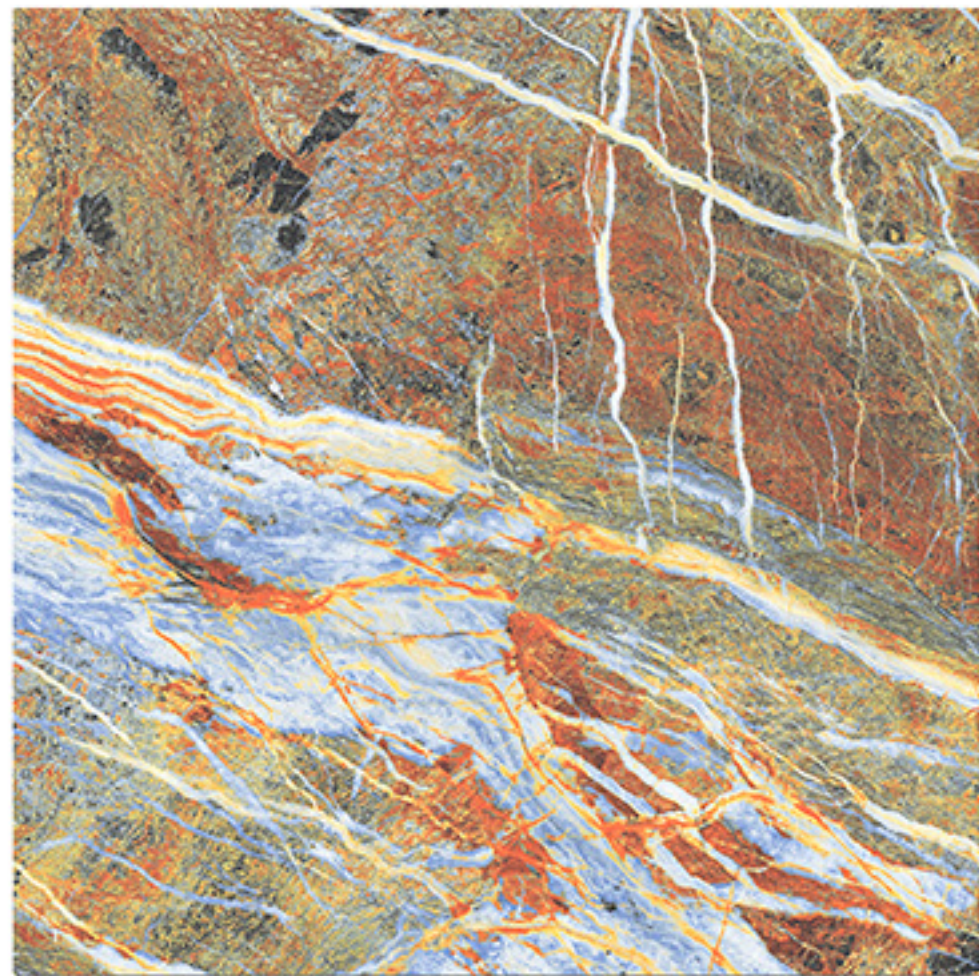

GREENWOOD

Finish
Glossy

Size
600X600 mm

7 RANDOM FACES

COSMOS

Finish
Glossy

Size
600X600 mm

7 RANDOM FACES