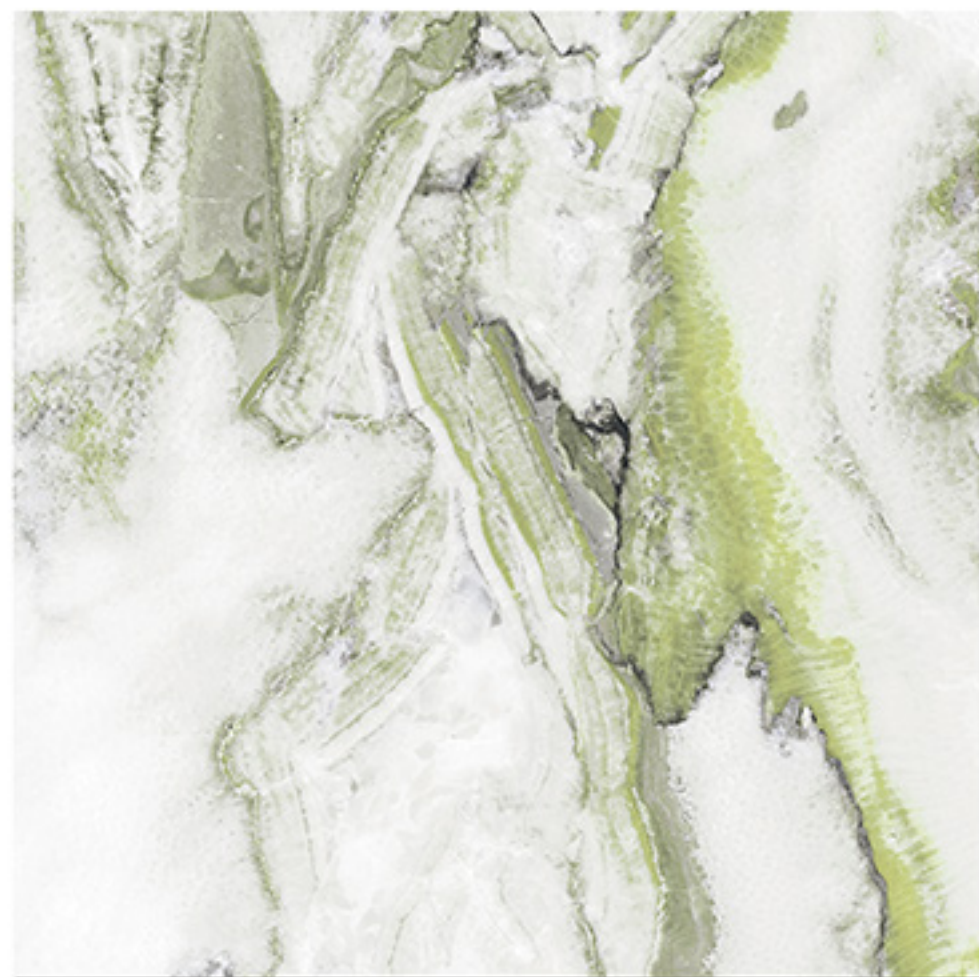

ONERY GOLD

Finish
Glossy

Size
600X600 mm

9 RANDOM FACES

ONERY LIME

Finish
Glossy

Size
600X600 mm

9 RANDOM FACES