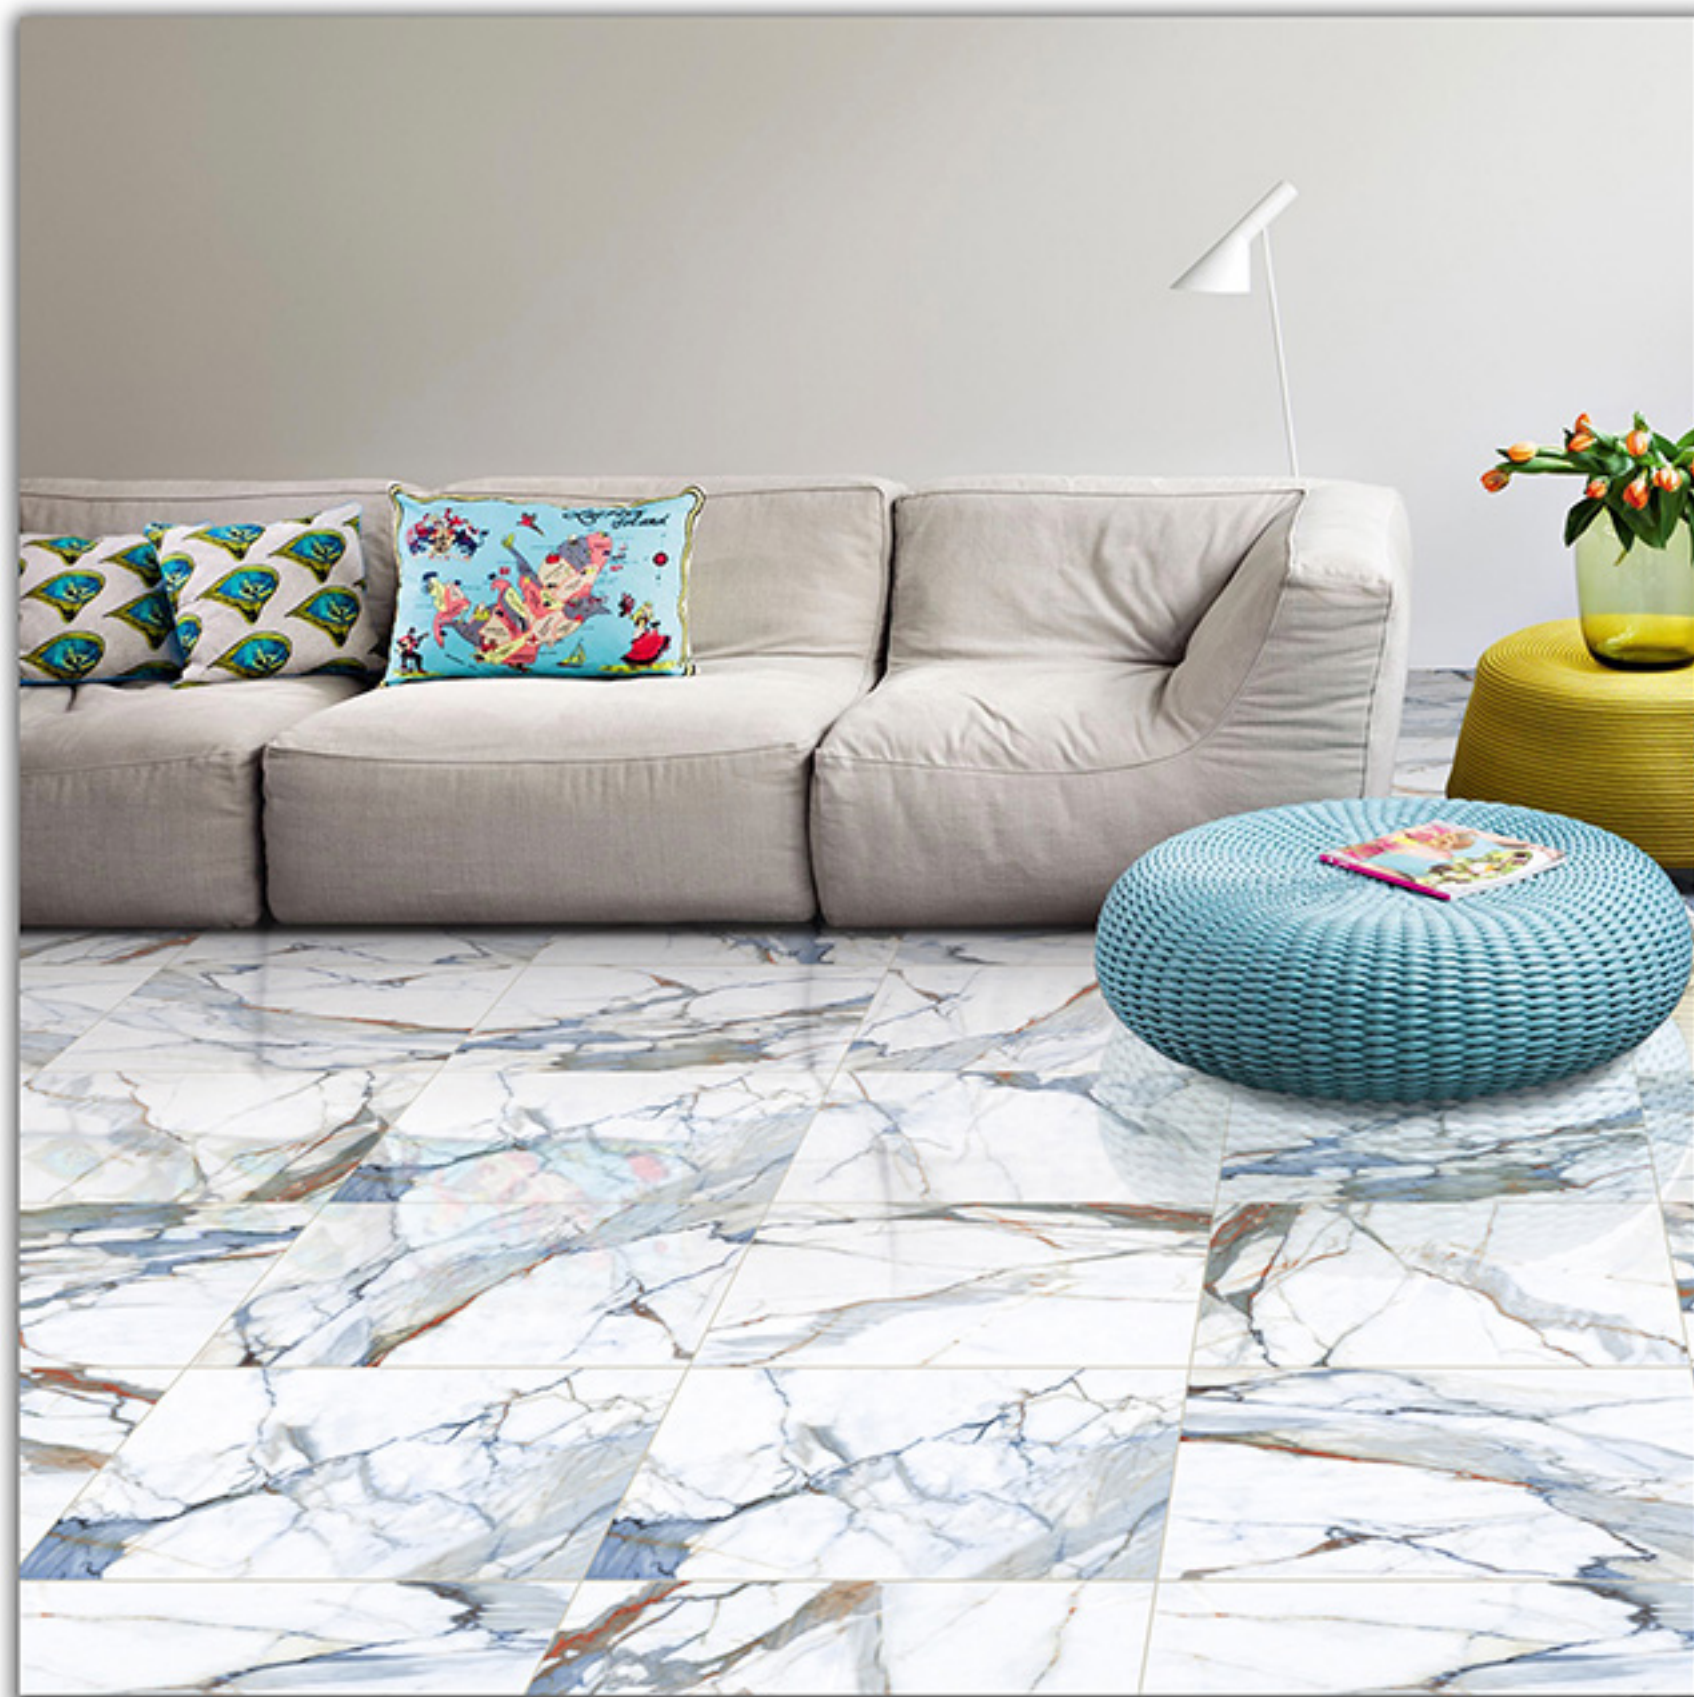

CALACATTA KINLEY

Finish
Glossy

Size
600X600 mm

6 RANDOM FACES