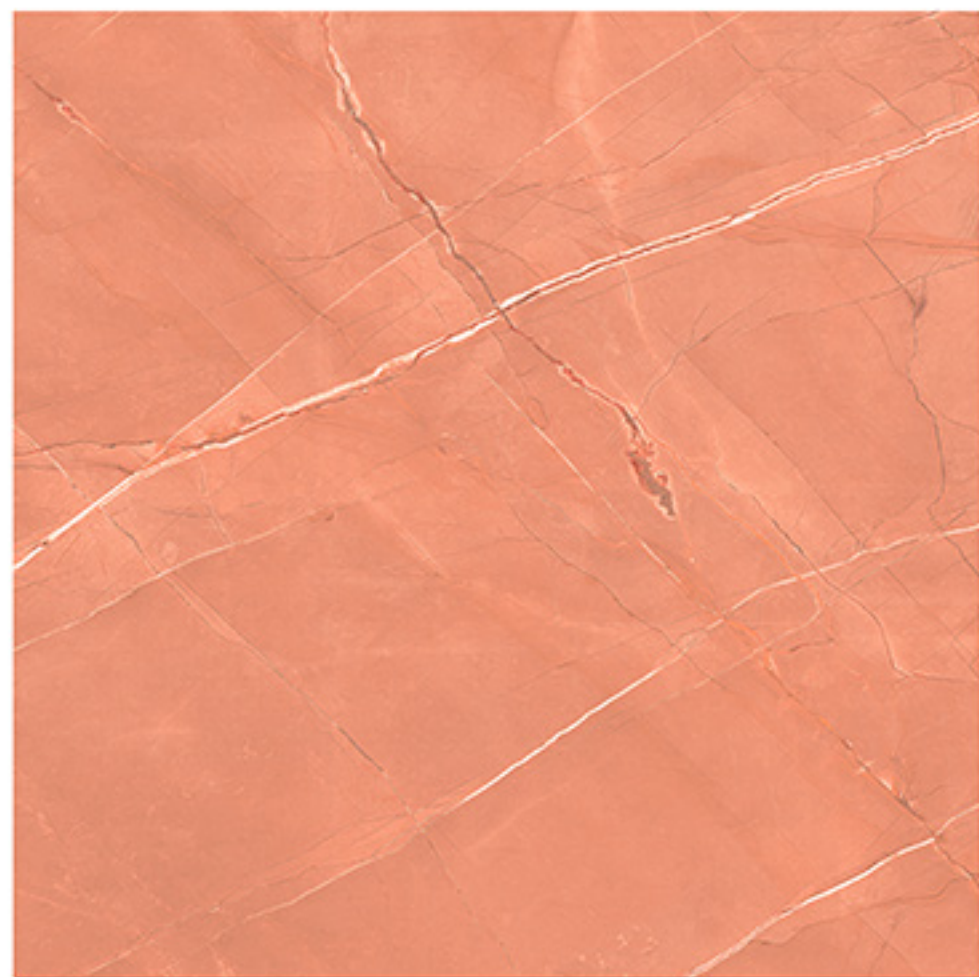

ARMANI JASPER

Finish
Glossy

Size
600X600 mm