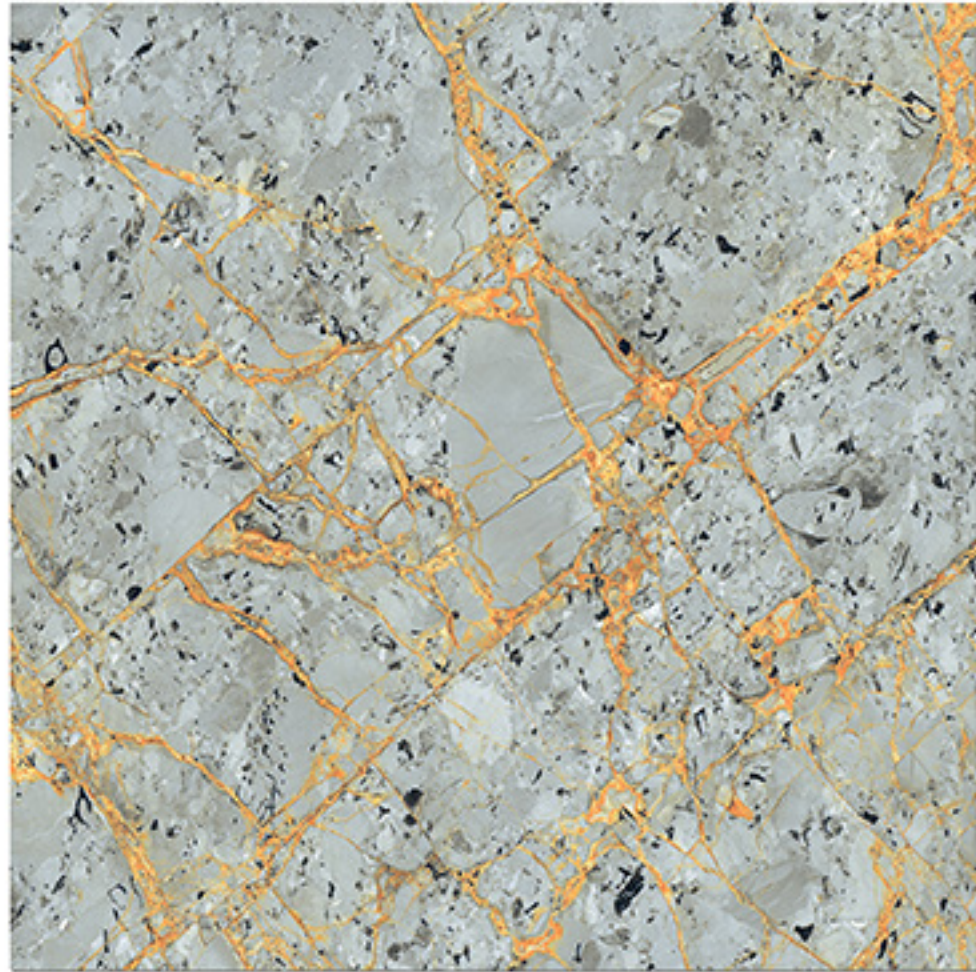

COBWEB AMBER

Finish
Glossy

Size
600X600 mm