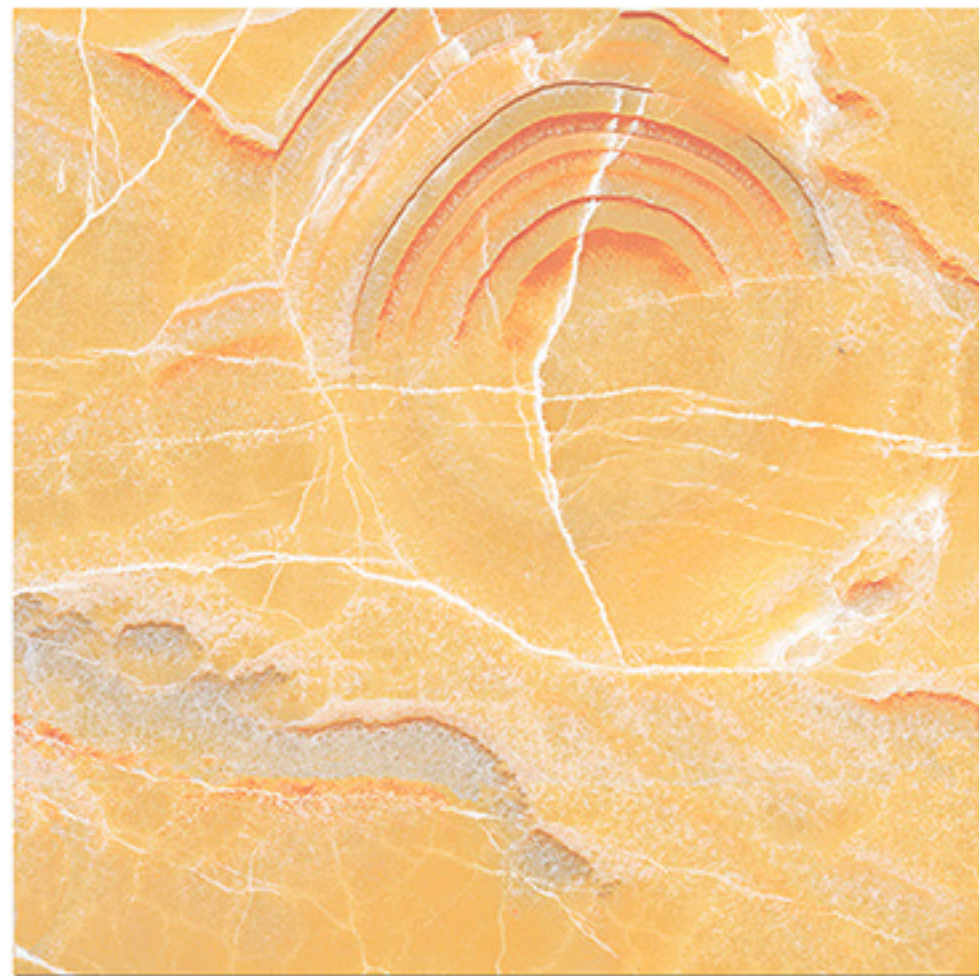

ONERY RED

Finish
Glossy

Size
600X600 mm

9 RANDOM FACES

SILICA MUSTARD

Finish
Glossy

Size
600X600 mm

7 RANDOM FACES