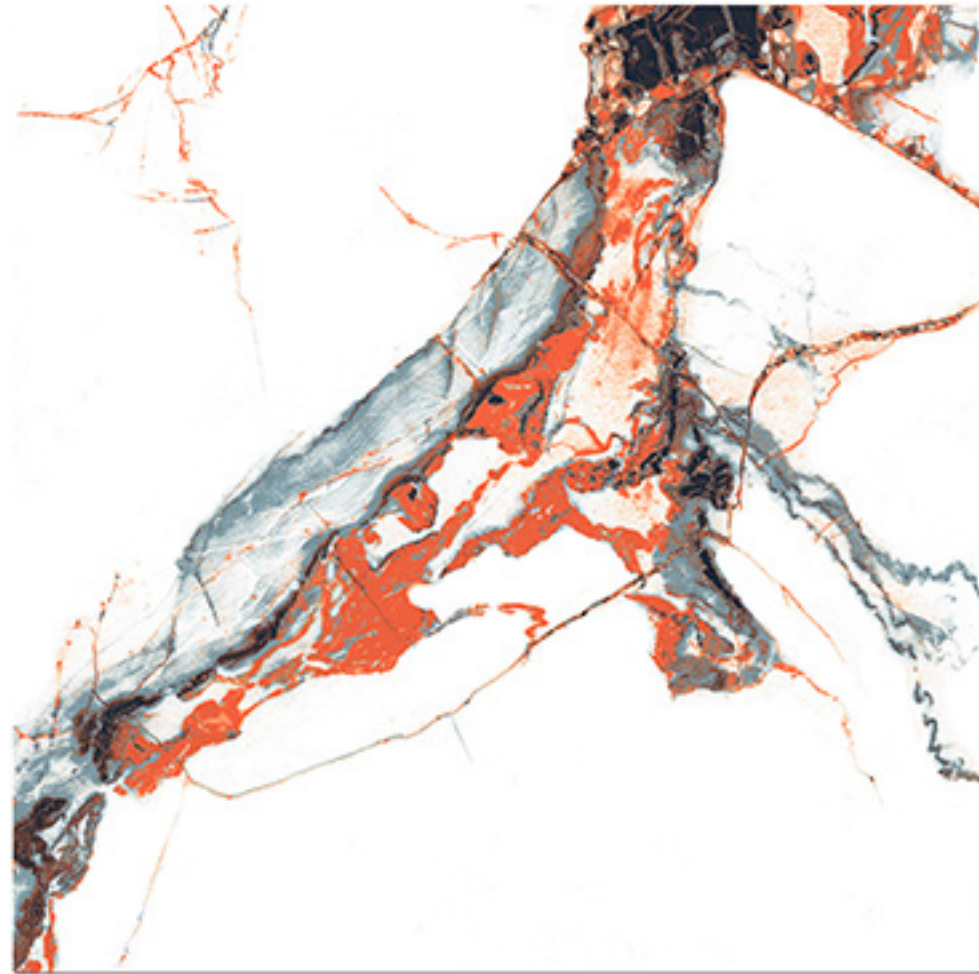

Majestic

COLLECTION

MARBLE SERIES

600X600 mm

MAGMA

Finish
Glossy

Size
600X600 mm

14 RANDOM FACES