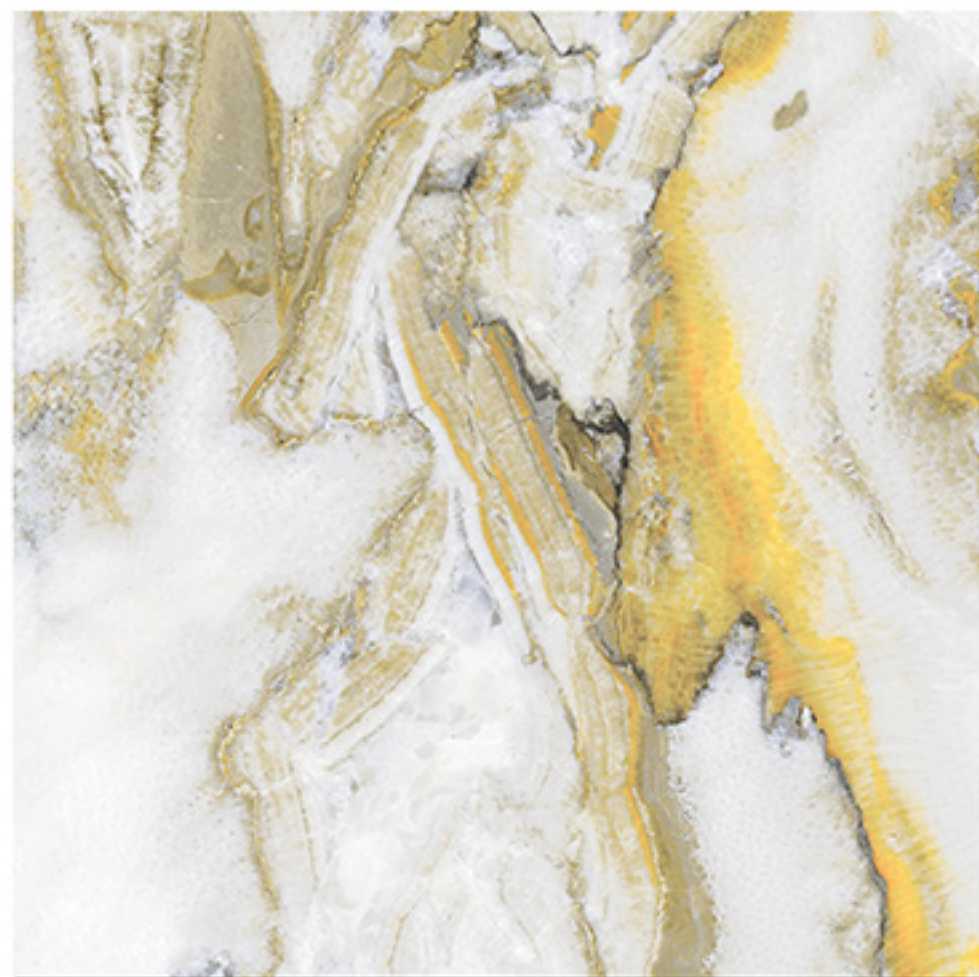

ONERY GOLD

Finish
Glossy

Size
600X600 mm