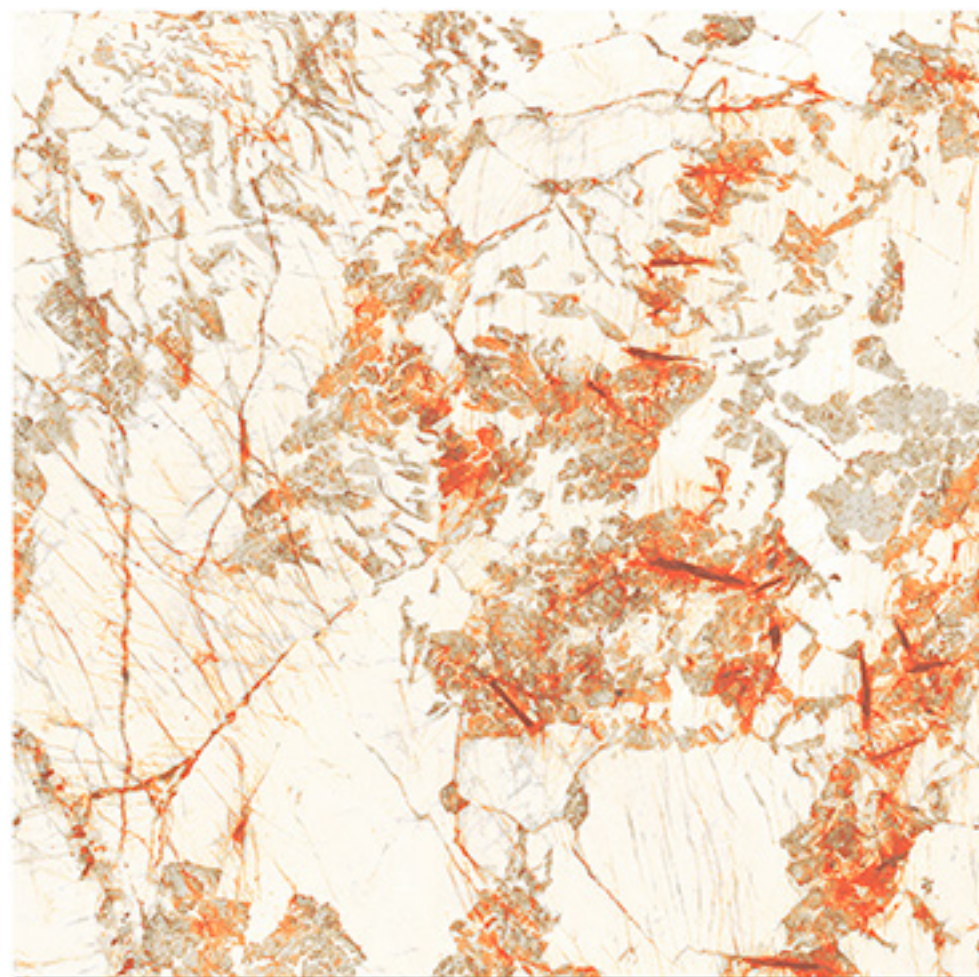

RUSTY

Finish
Glossy

Size
600X600 mm