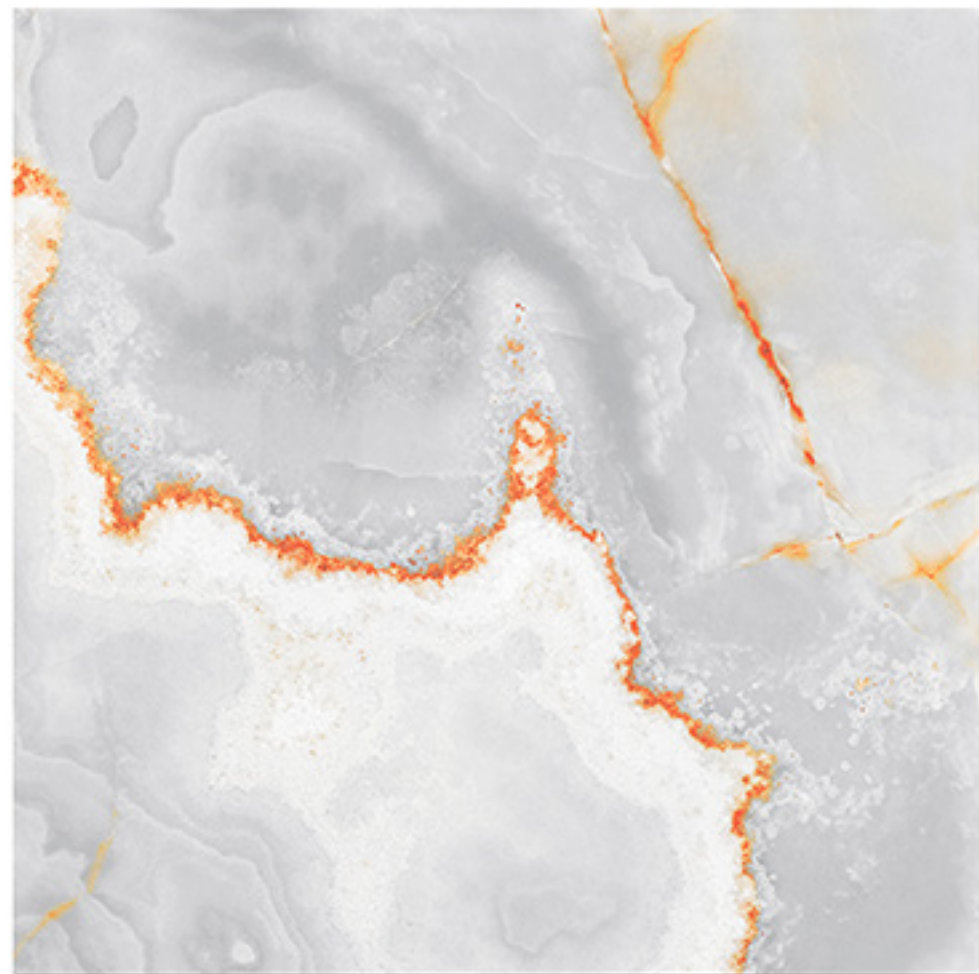

SURF ASH

Finish
Glossy

Size
600X600 mm