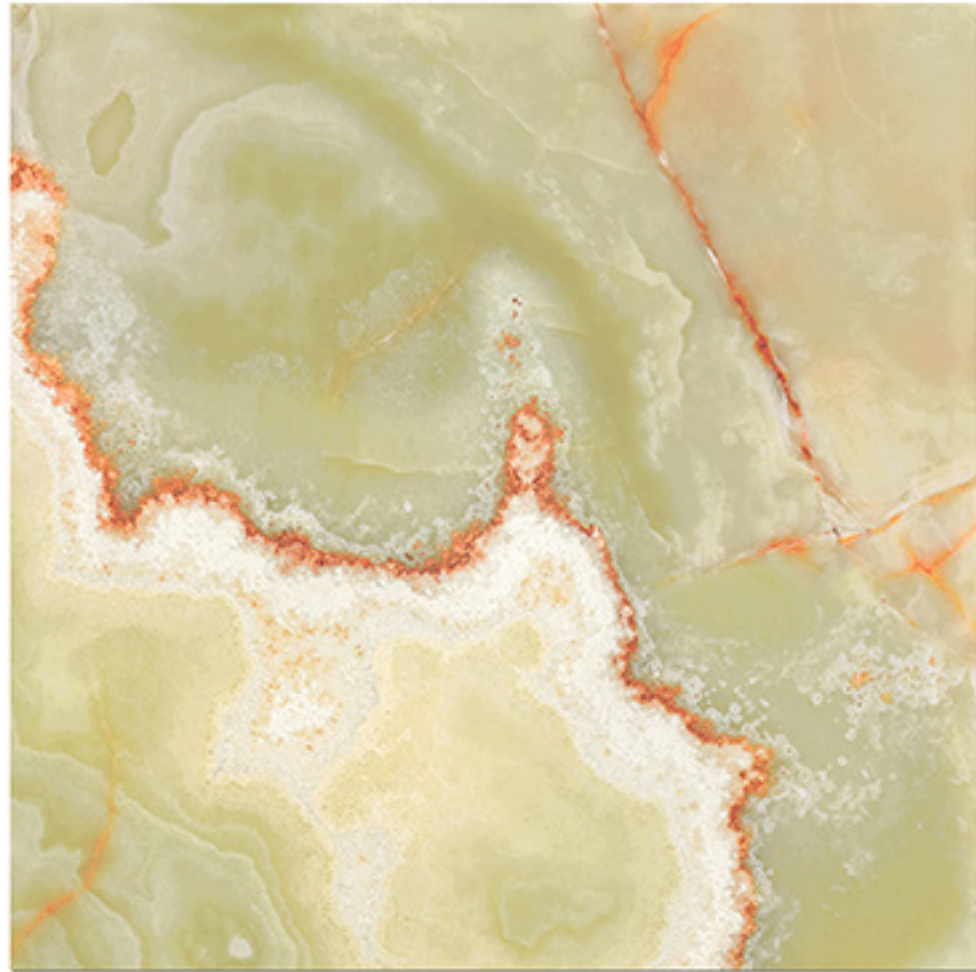

SURF ASH

Finish
Glossy

Size
600X600 mm

10 RANDOM FACES

SURF PEAR

Finish
Glossy

Size
600X600 mm

10 RANDOM FACES