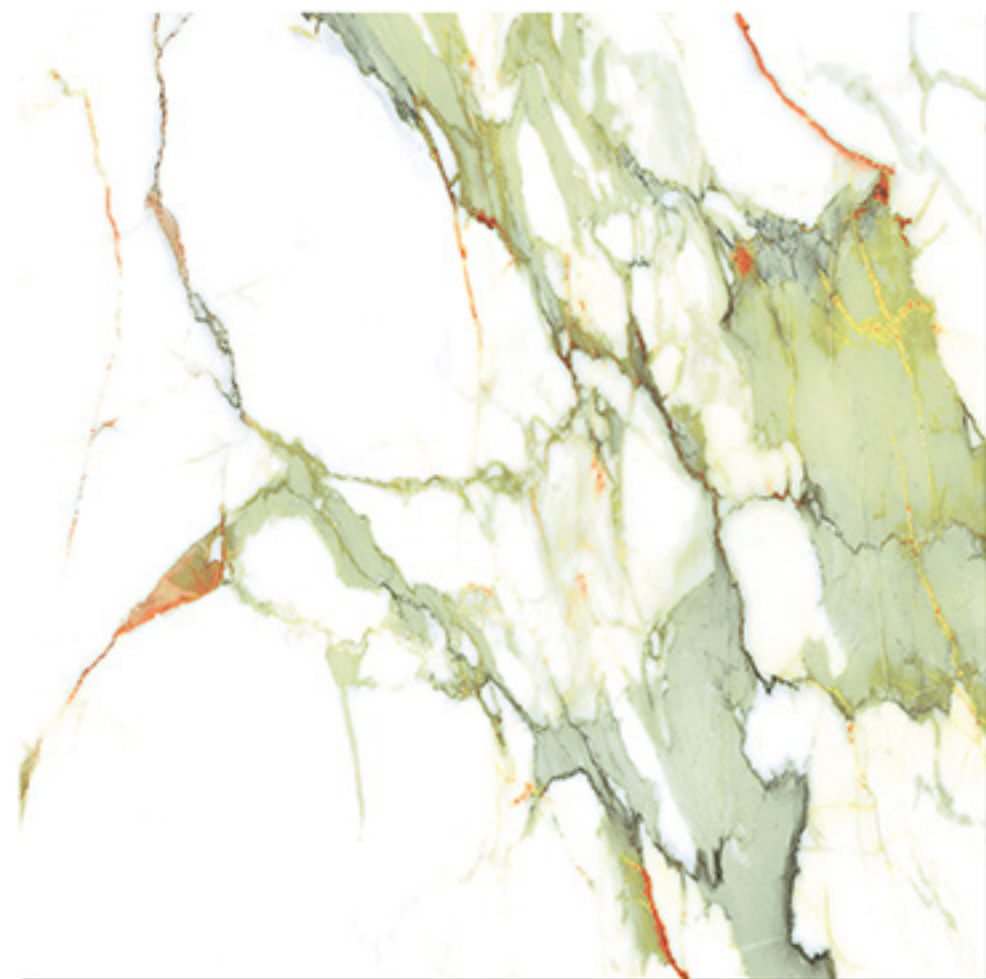

CALACATTA SPRING

Finish
Glossy

Size
600X600 mm