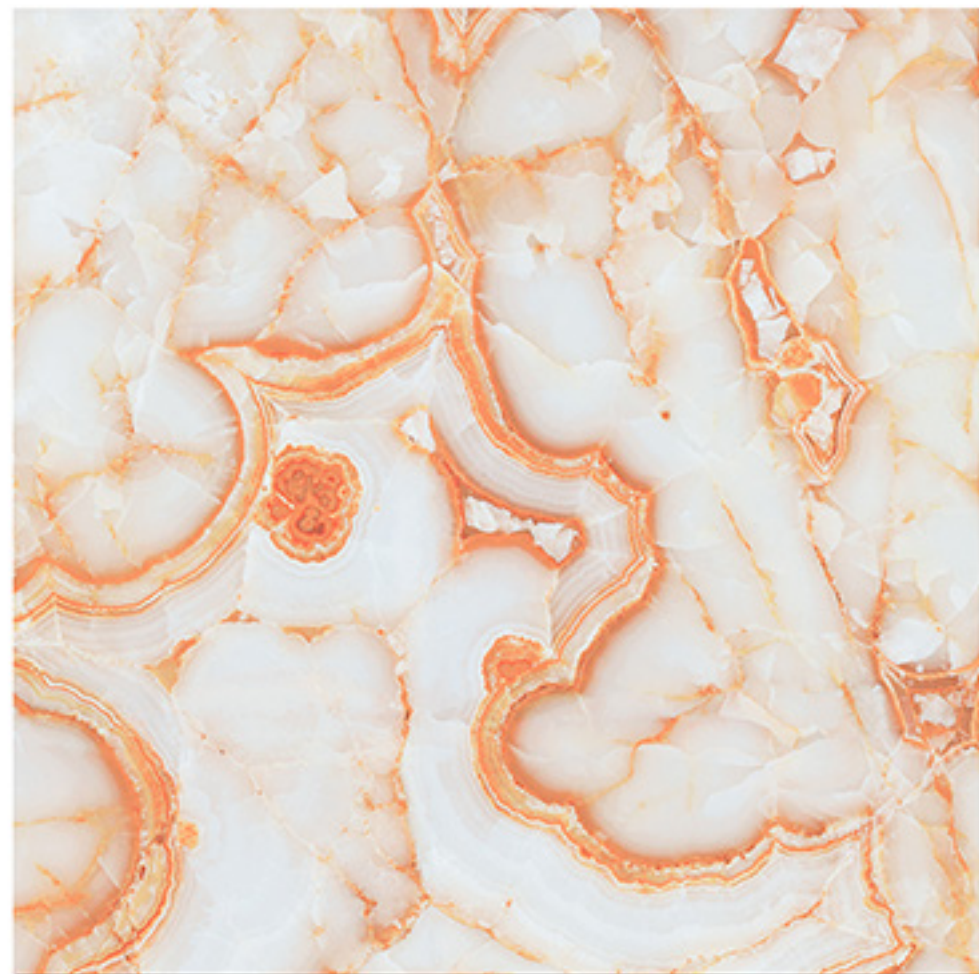

ALLOY CONTOUR

Finish
Glossy

Size
600X600 mm