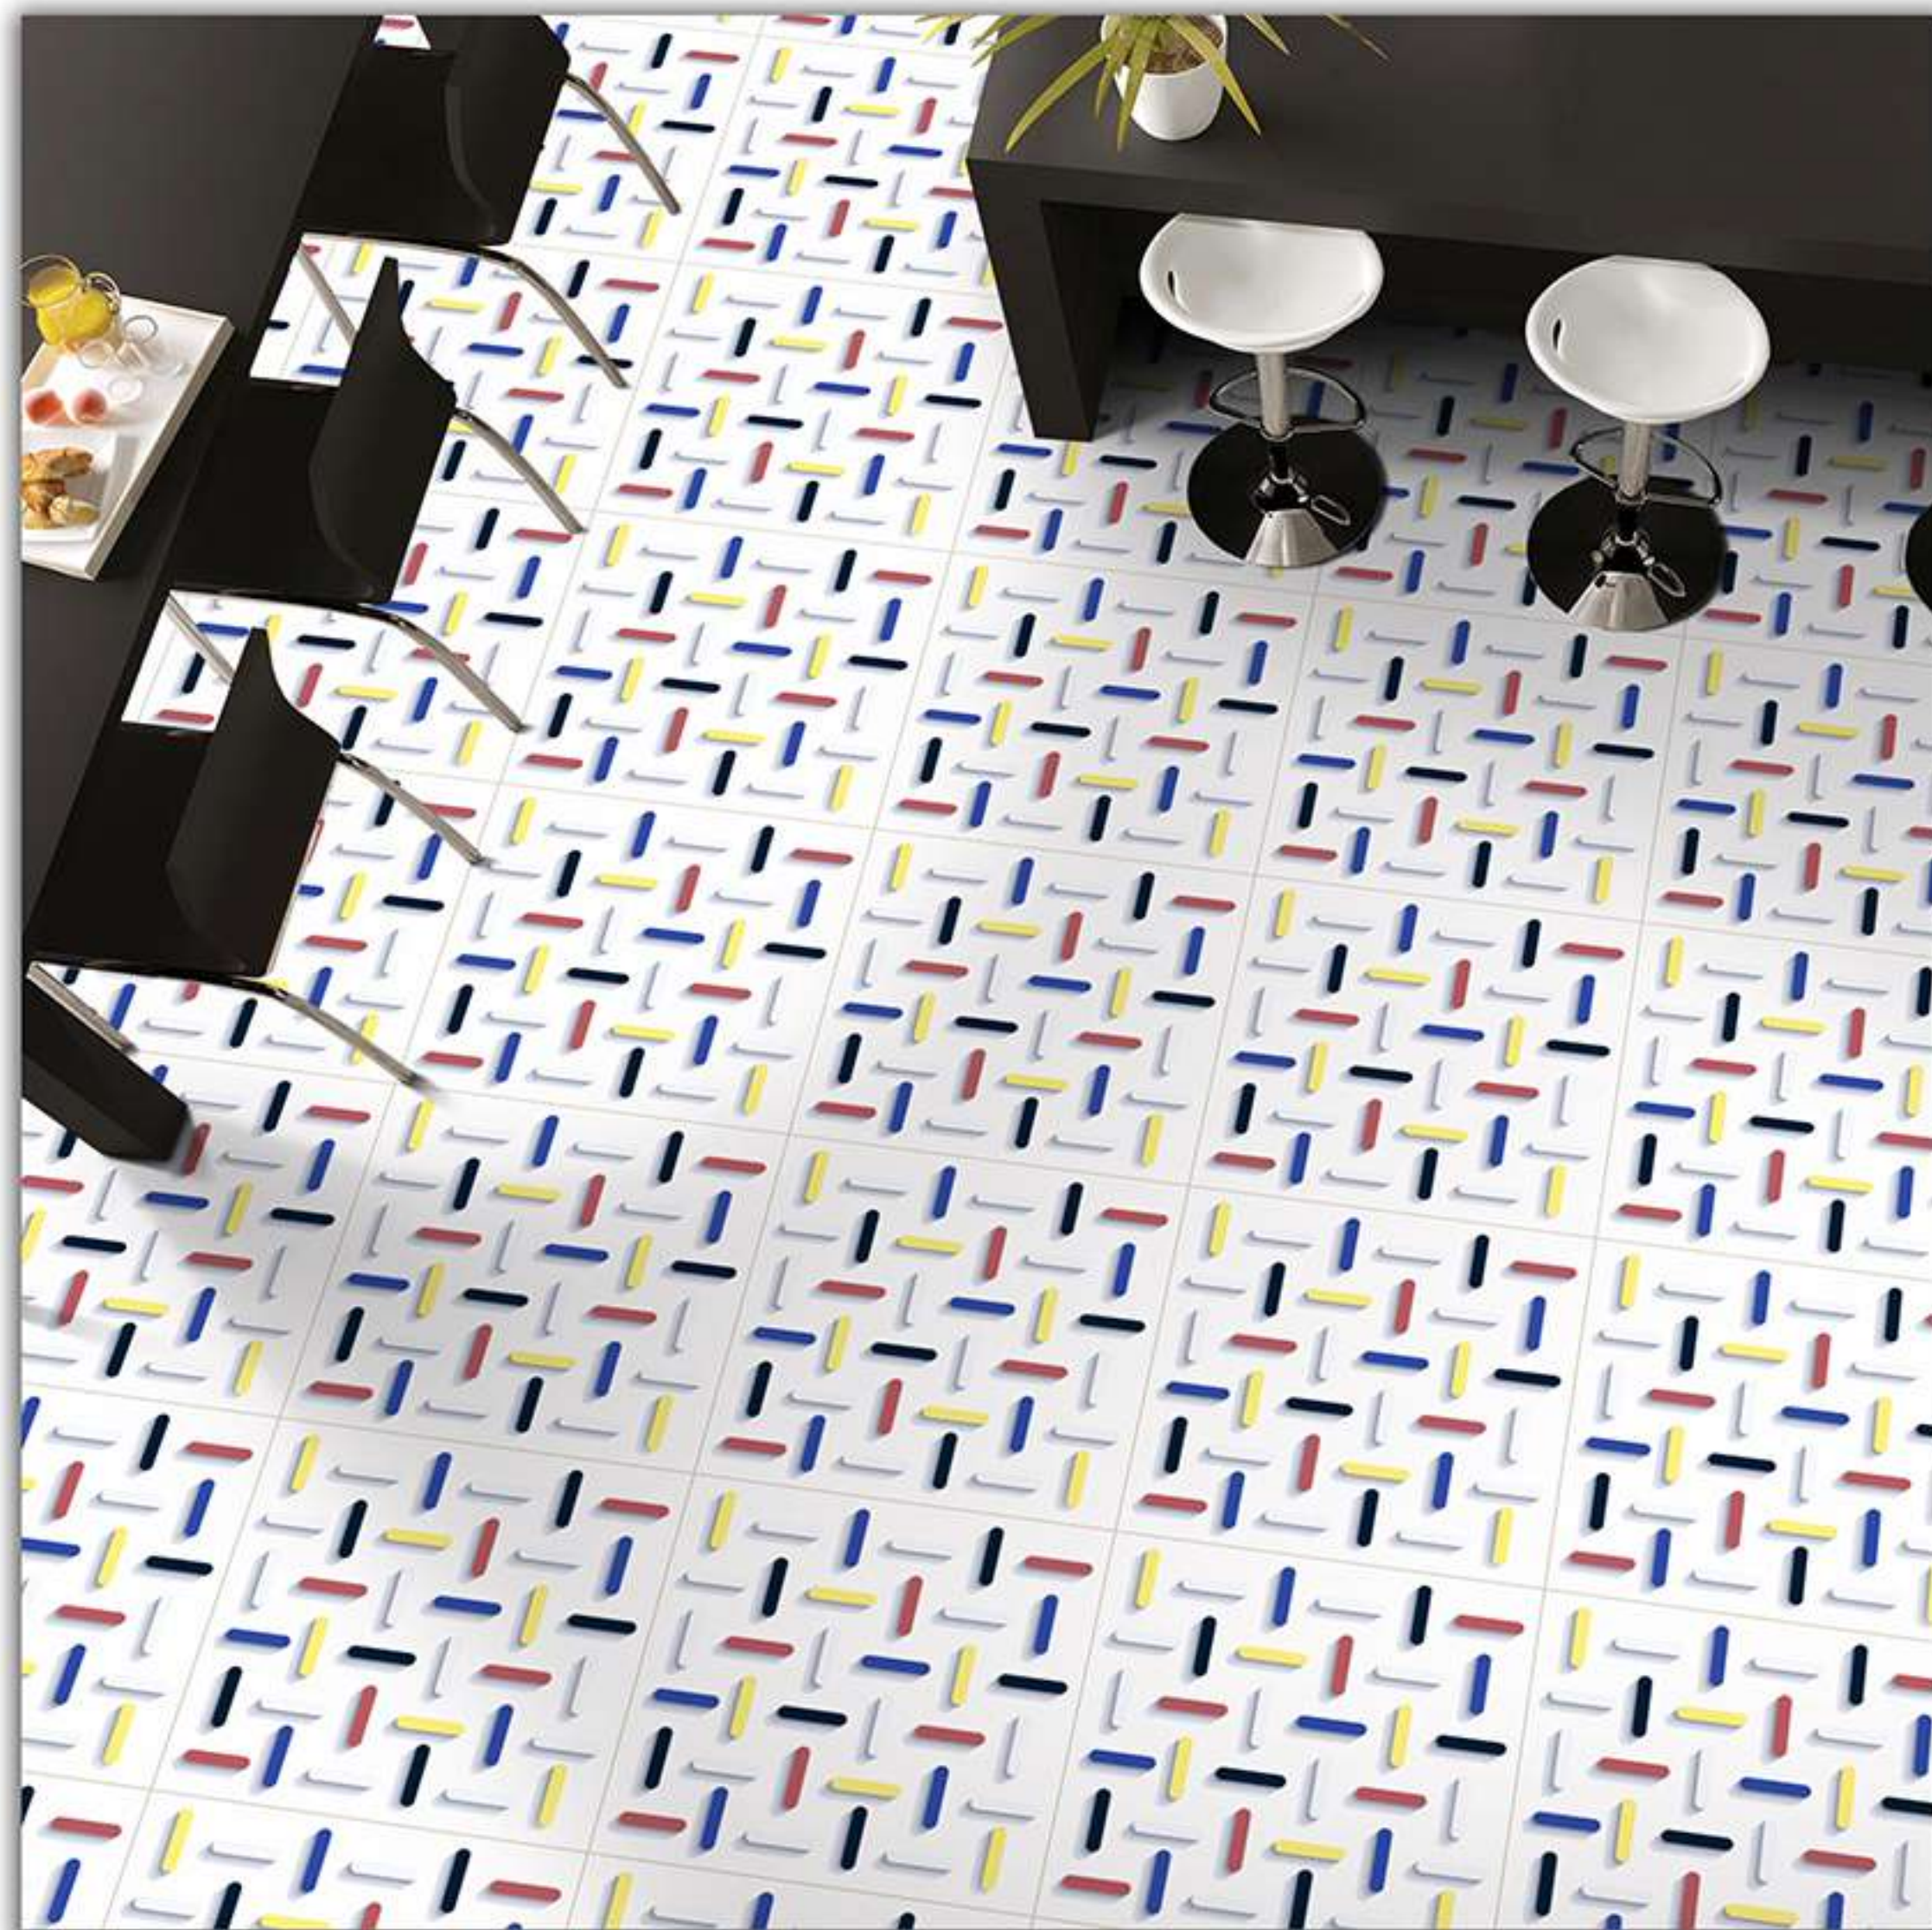

3D-R42

Finish
Glossy

Size
600X600 mm