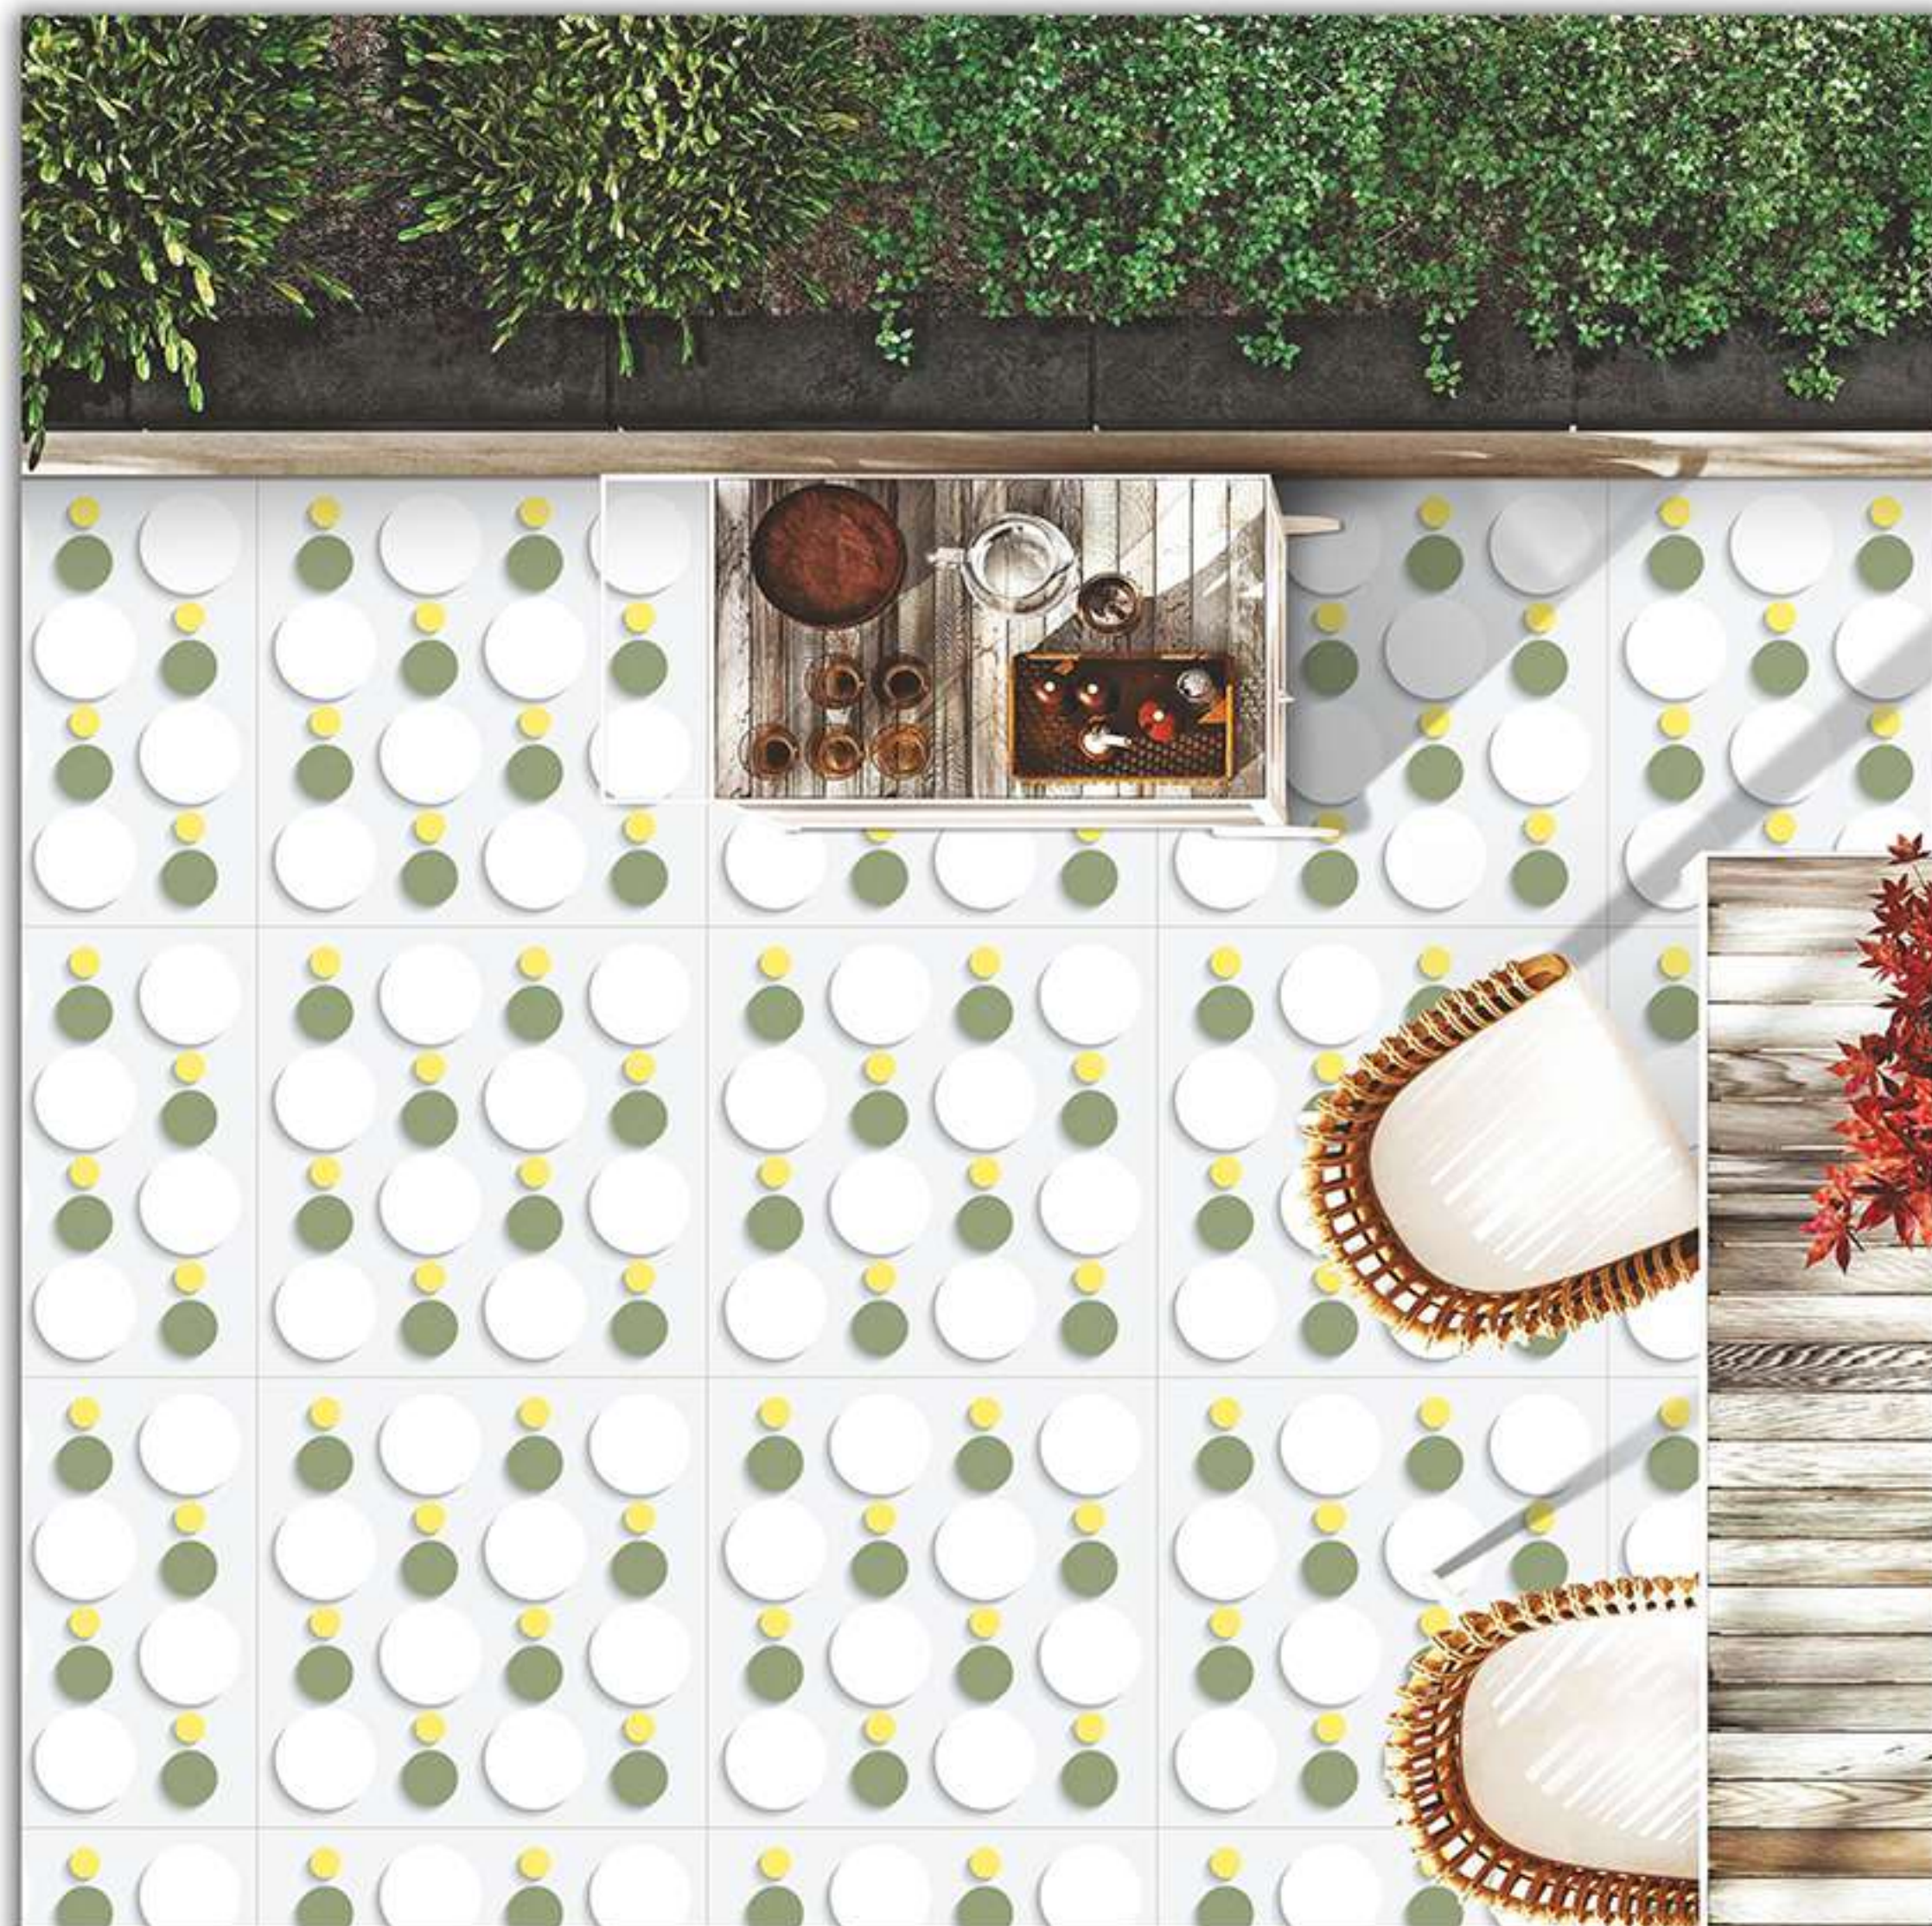

Size
600X600 mm

3D-R27

Finish
Glossy

Size
600X600 mm

3D-R28

Finish
Glossy

Size
600X600 mm

3D-R29