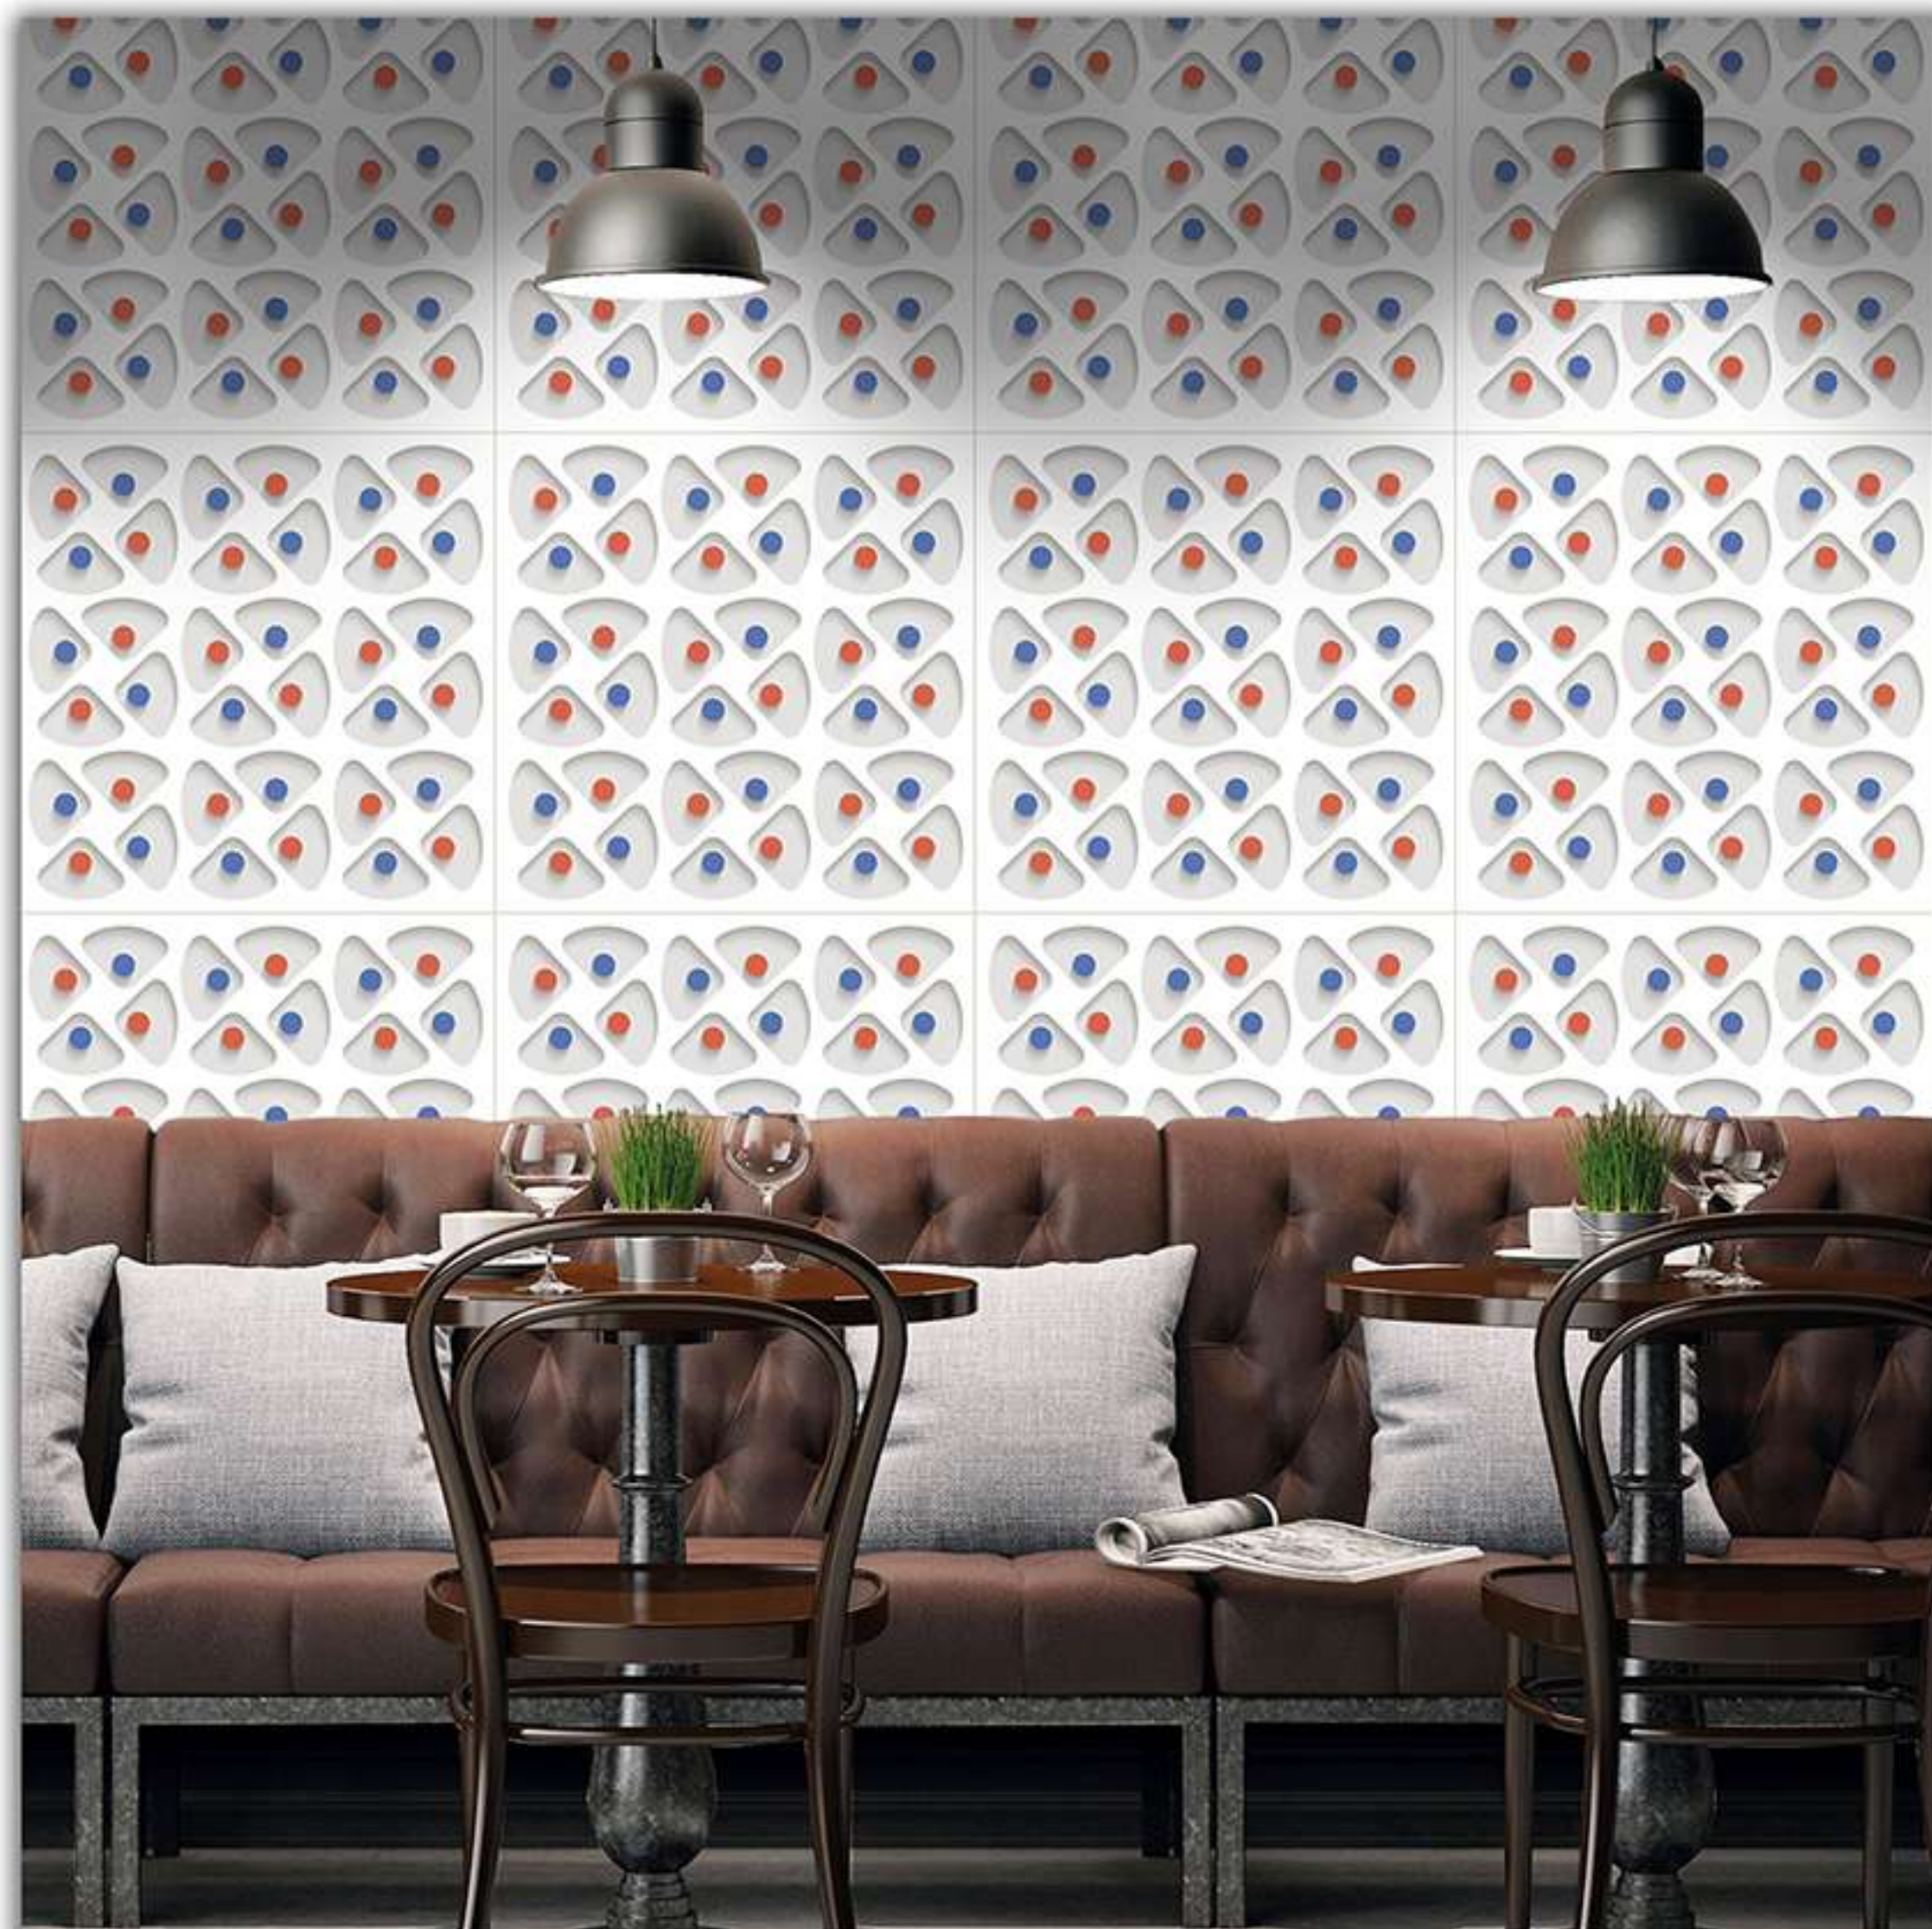

Finish
Glossy

Size
600X600 mm

3D-R22

Finish
Glossy

Size
600X600 mm

3D-R23

Finish
Glossy

Size
600X600 mm