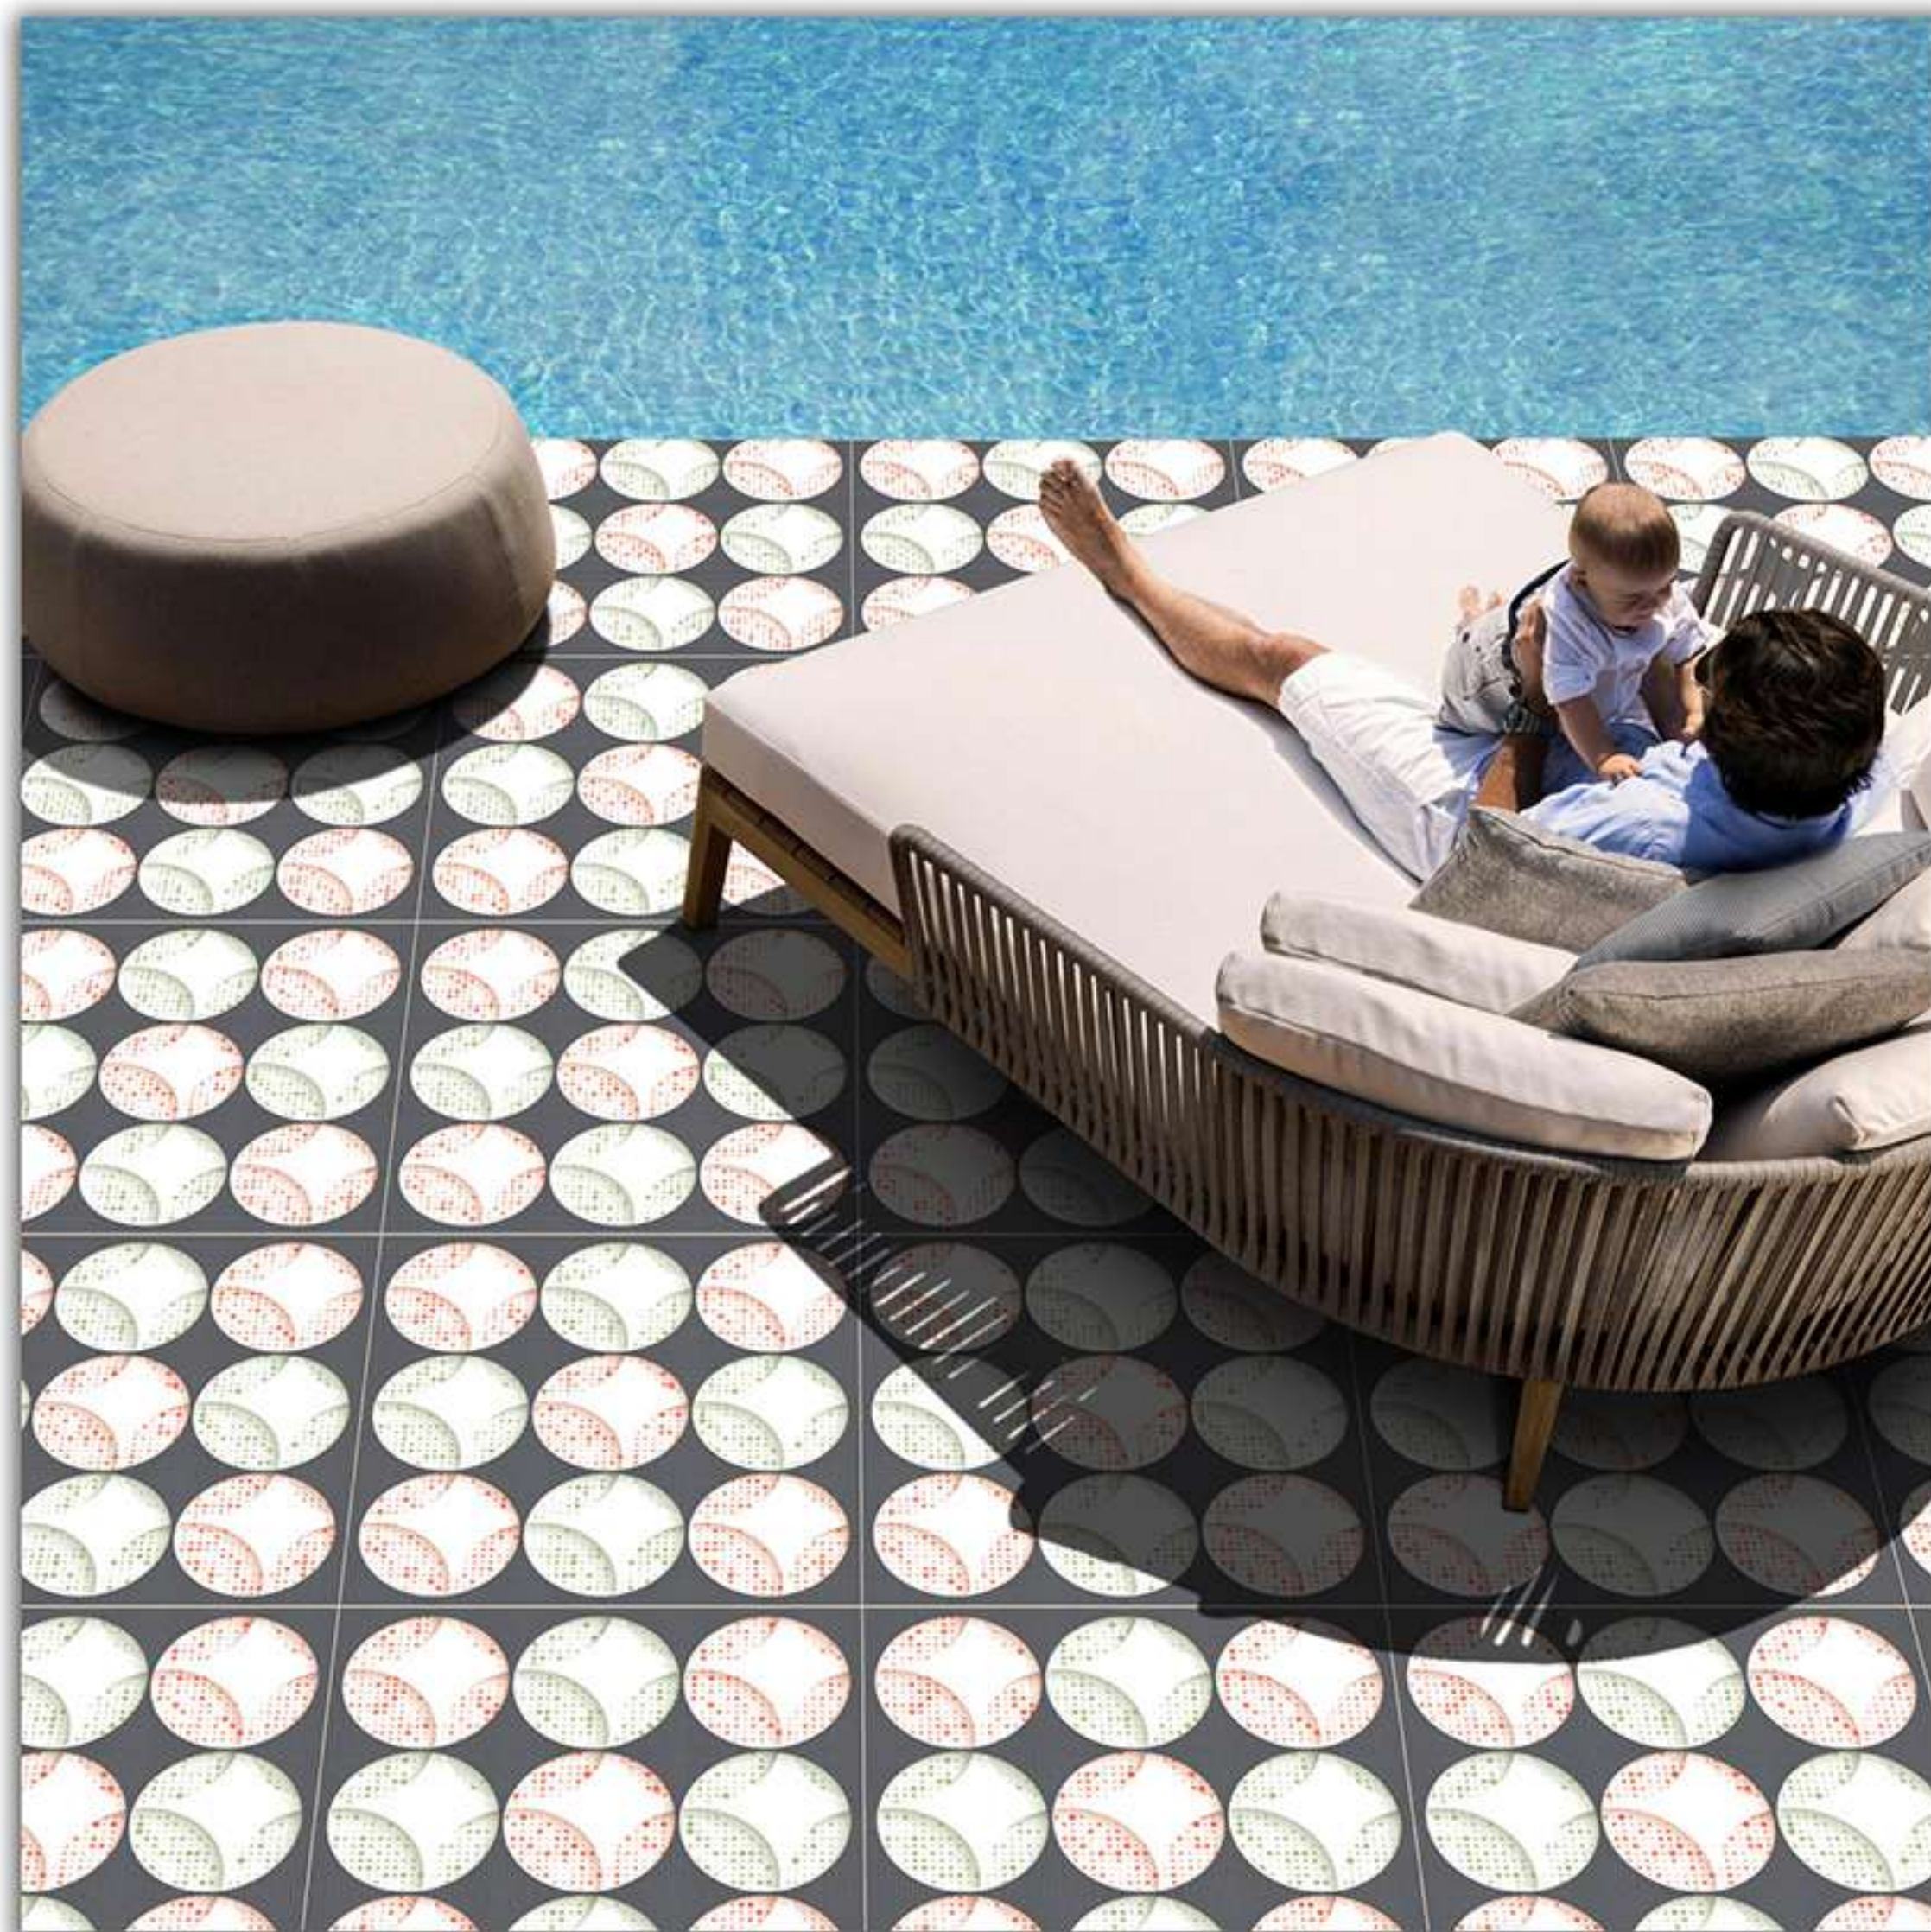

Size
600X600 mm

3D-R19

Finish
Glossy

Size
600X600 mm

3D-R20

Finish
Glossy

Size
600X600 mm

3D-R21