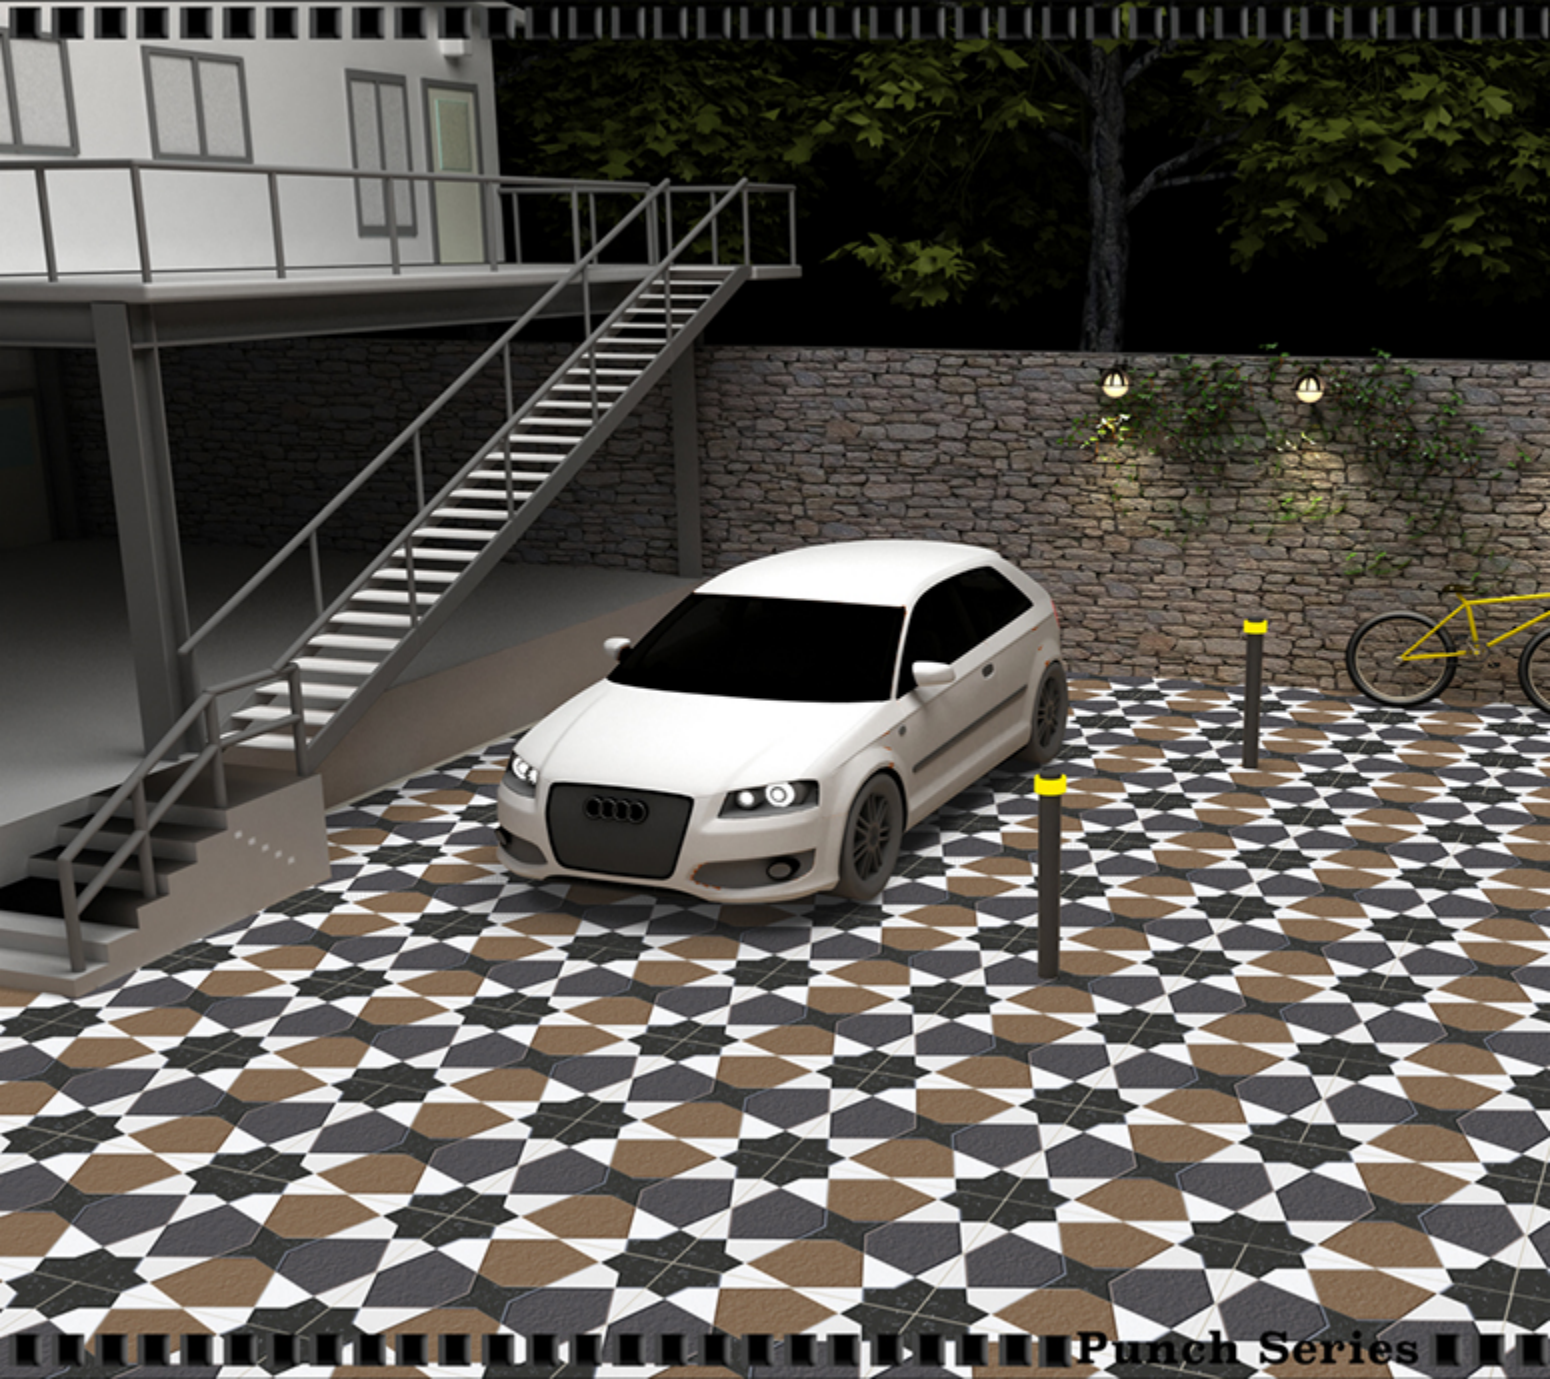

OUTDOOR

300 x 300

Heavy Duty Parking Tiles

Bring high quality redefined

Coloured concept tiles

Natural Surface

The

Extraordinary Culture

With Art and Nature

300 x 300
Heavy Duty Parking Tiles

10451

Punch Series

Punch Series

300 x 300
Heavy Duty Parking Tiles

mm

10452

Punch Series

300 x 300
Heavy Duty Parking Tiles

10453

Punch Series

300 x 300
Heavy Duty Parking Tiles

10455

Punch Series

300 x 300
Heavy Duty Parking Tiles

10456

Punch Series

300 x 300
Heavy Duty Parking Tiles

10457

Punch Series

300 x 300
Heavy Duty Parking Tiles

10458

Punch Series