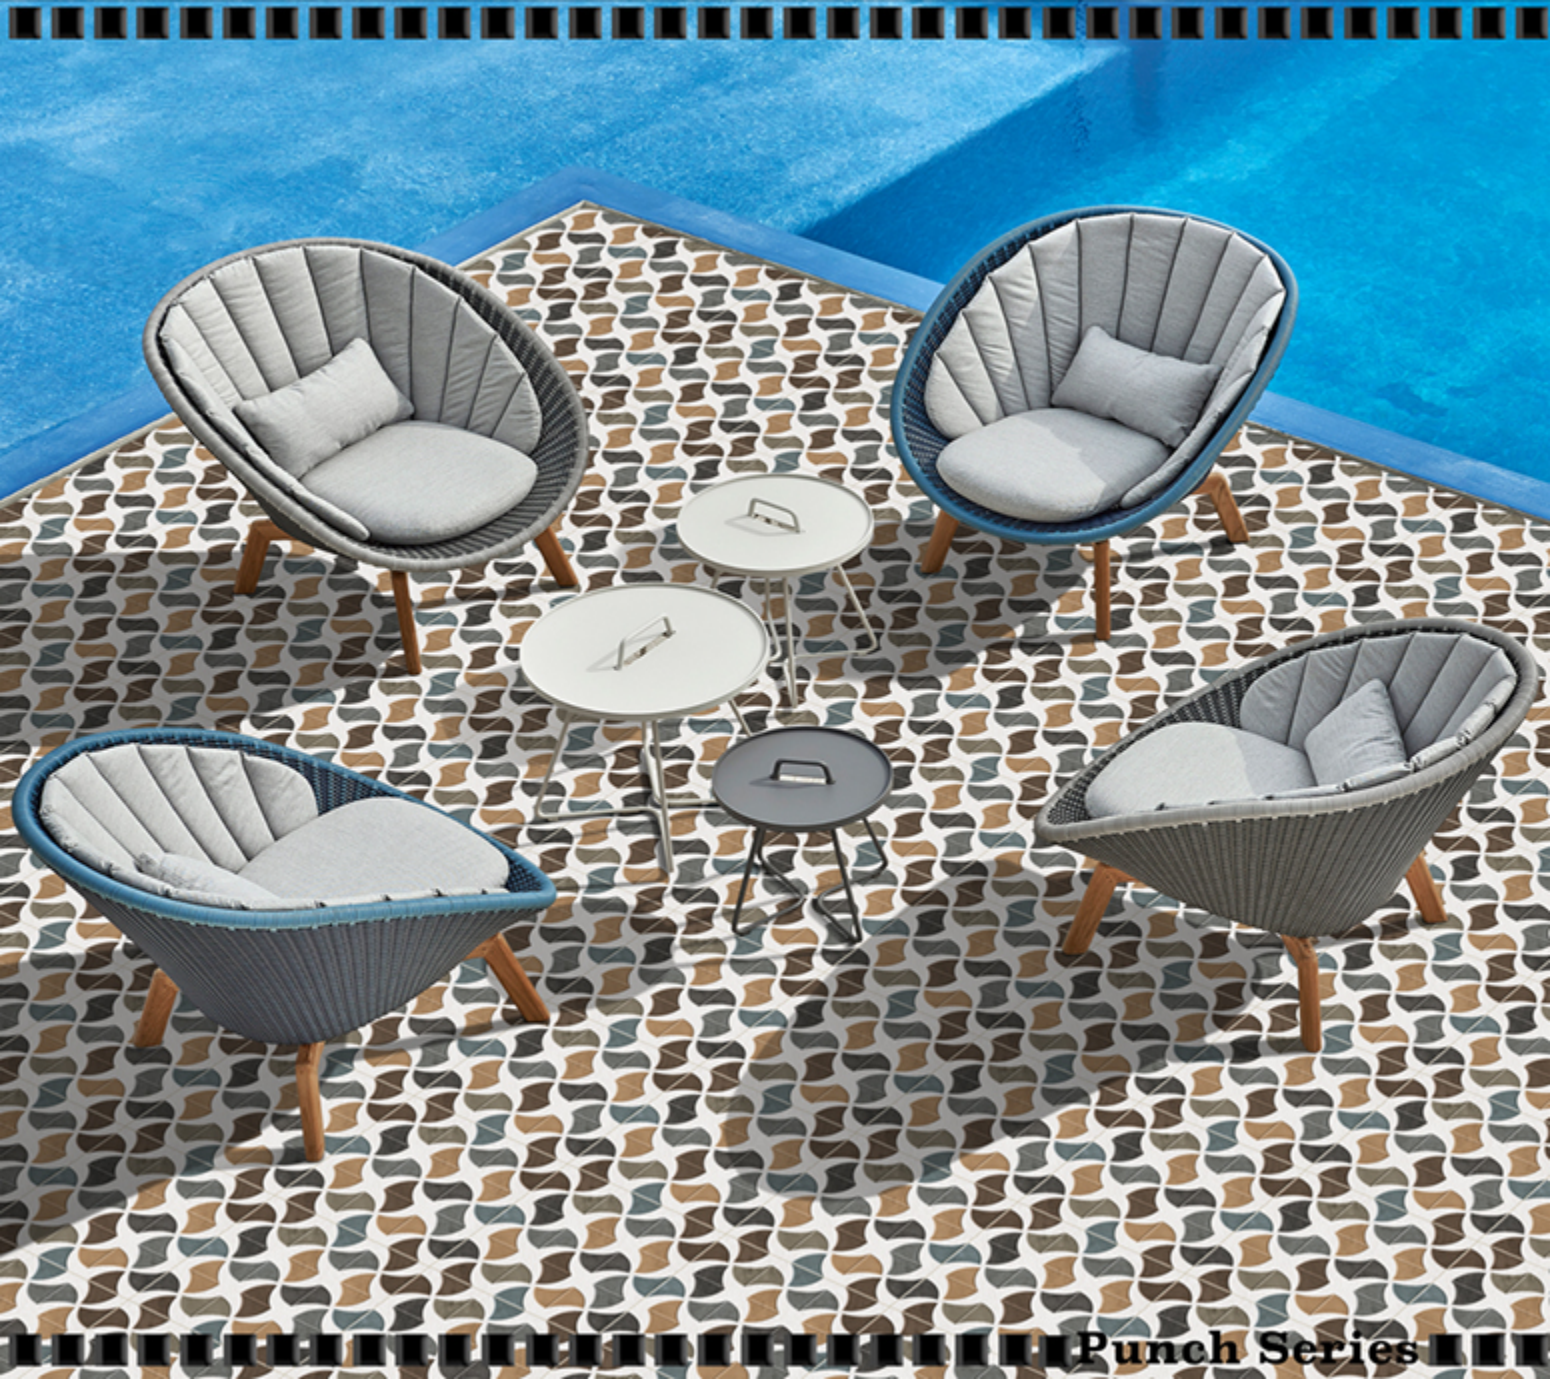

Punch Series