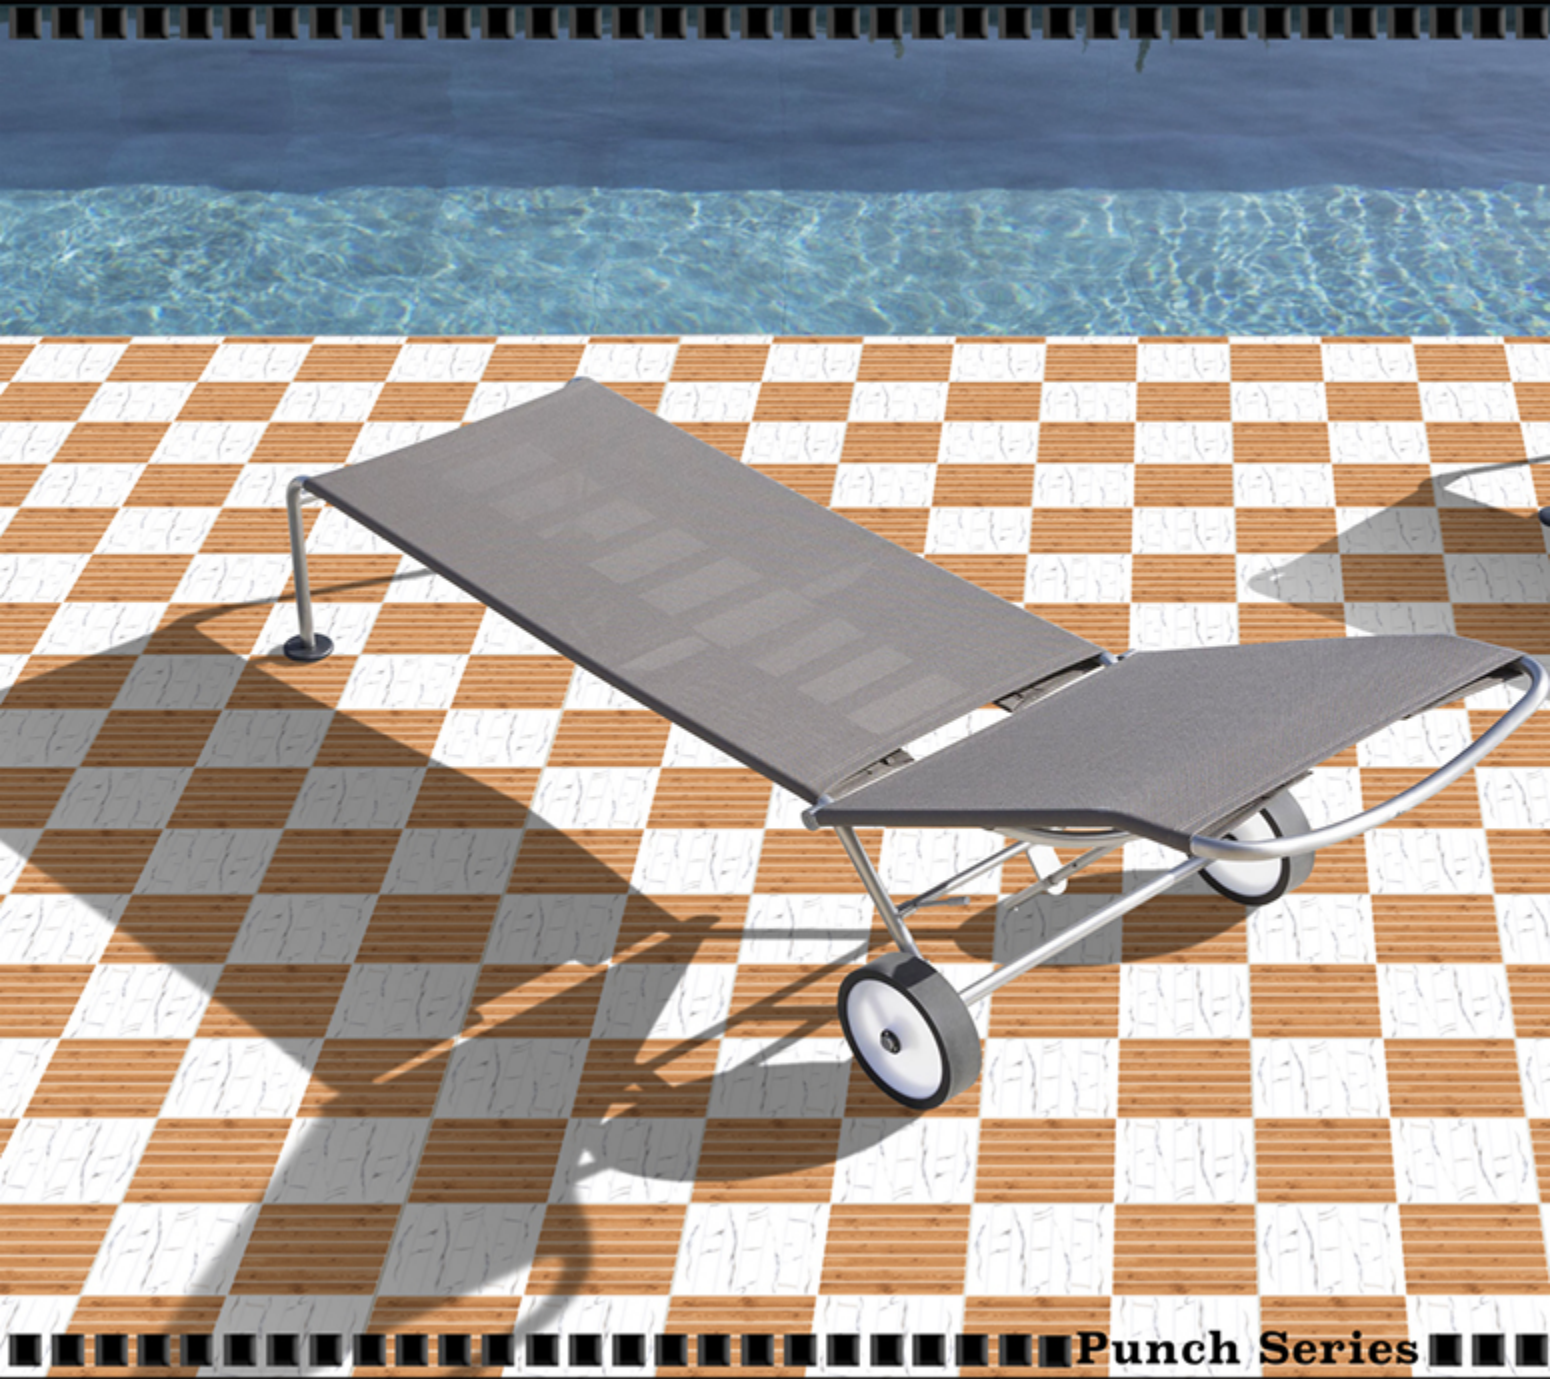

Punch Series