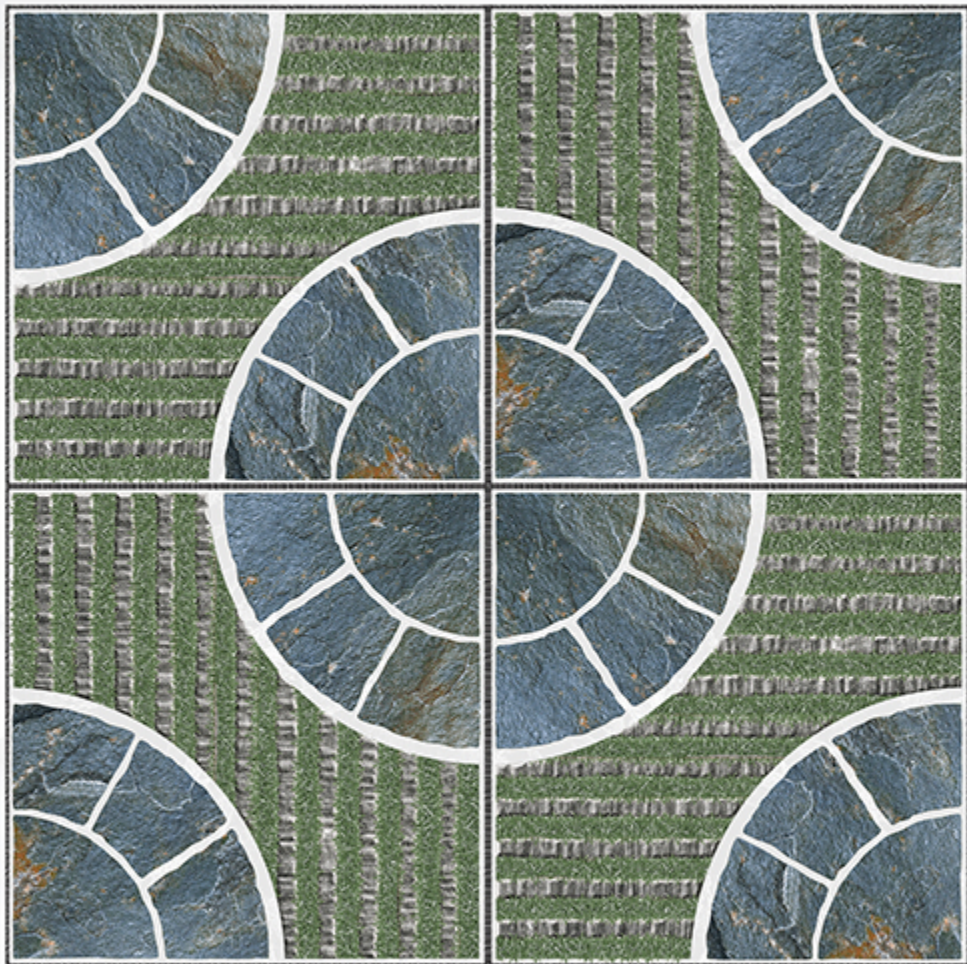

10165

Punch Series

300 x 300mm
Heavy Duty Parking Tiles

10167

Punch Series

Punch Series

300 x 300mm
Heavy Duty Parking Tiles

10360