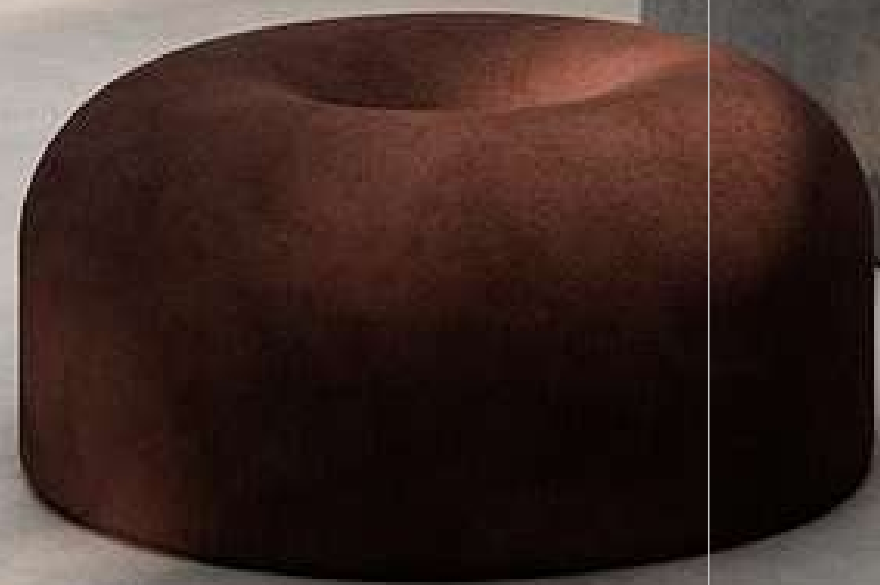

M-Avorio Tan

2 - Random Faces

Finish: **Carving** | Size: **1200X1800mm** | Thickness: **9mm**

M-Nova Beige

Mesmerizing
elegance
for every space

Matt

With the sheer exhilaration of design, it revamps the overall look of your place - commercial or residential. Levitate the grace of finish and magnet the eyes of onlookers. so, let's make your space emit style with the unique set of designs, incomparable finish and vibrant sizes,