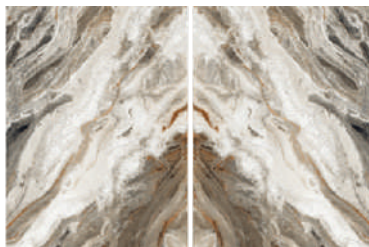

Face 1

Face 2

BEIGE BODY