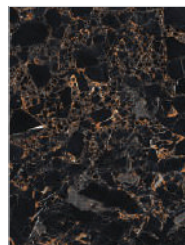

TYPOLOGY | THICKNESS | SIZE
Colorbody | **15mm** | **1200x1600mm**

THUNDER BLACK
Glossy

Face 2

BLACK BODY