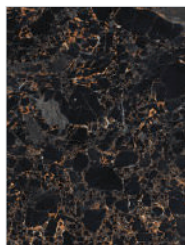

TYPOLOGY | THICKNESS | SIZE
Colorbody | **15mm** | **1200x1600mm**

THUNDER BLACK
Glossy

Face 1

BLACK BODY