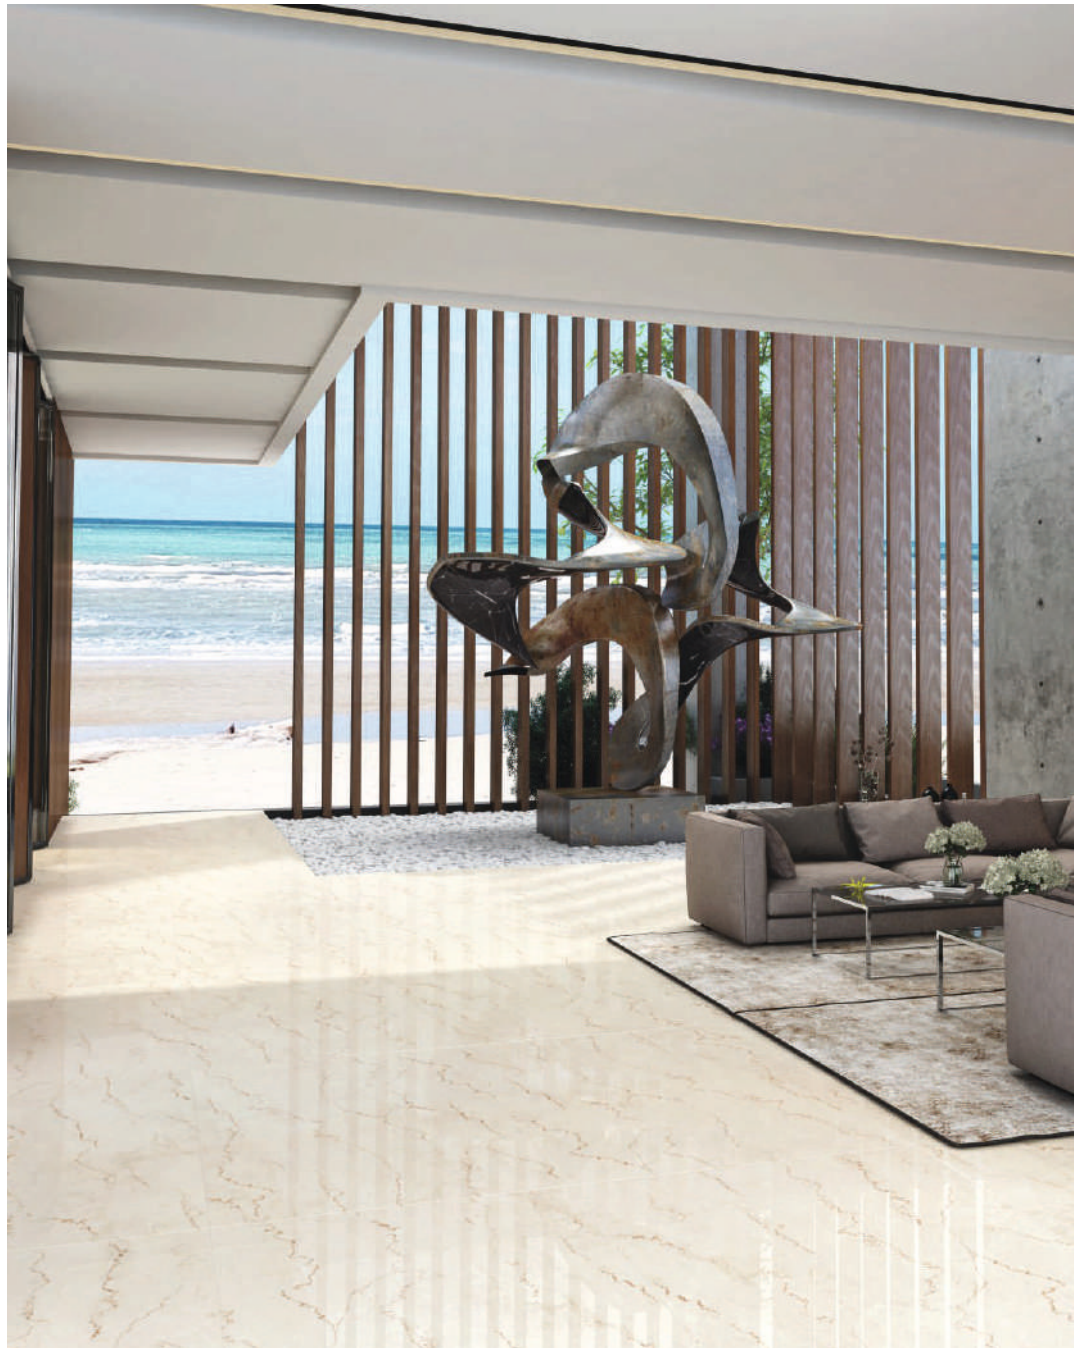

**Face 1**

**Face 2**

**Face 3**

**BEIGE BODY**

inspired in nature

TIPOLOGY  
**Colorbody**

THICKNESS  
**15mm**

SIZE  
**1200x1600mm**