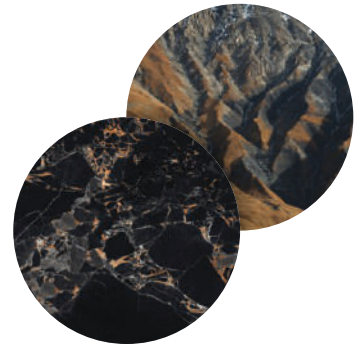

**BLACK BODY**

inspired in nature

TPOLOGY  
**Colorbody**

THICKNESS  
**15mm**

SIZE  
**1200x1600mm**

THUNDER BLACK

TYPOLOGY | THICKNESS | SIZE  
**Colorbody** | **15mm** | **1200x1600mm**

PERSIAN BLUE  
Glossy