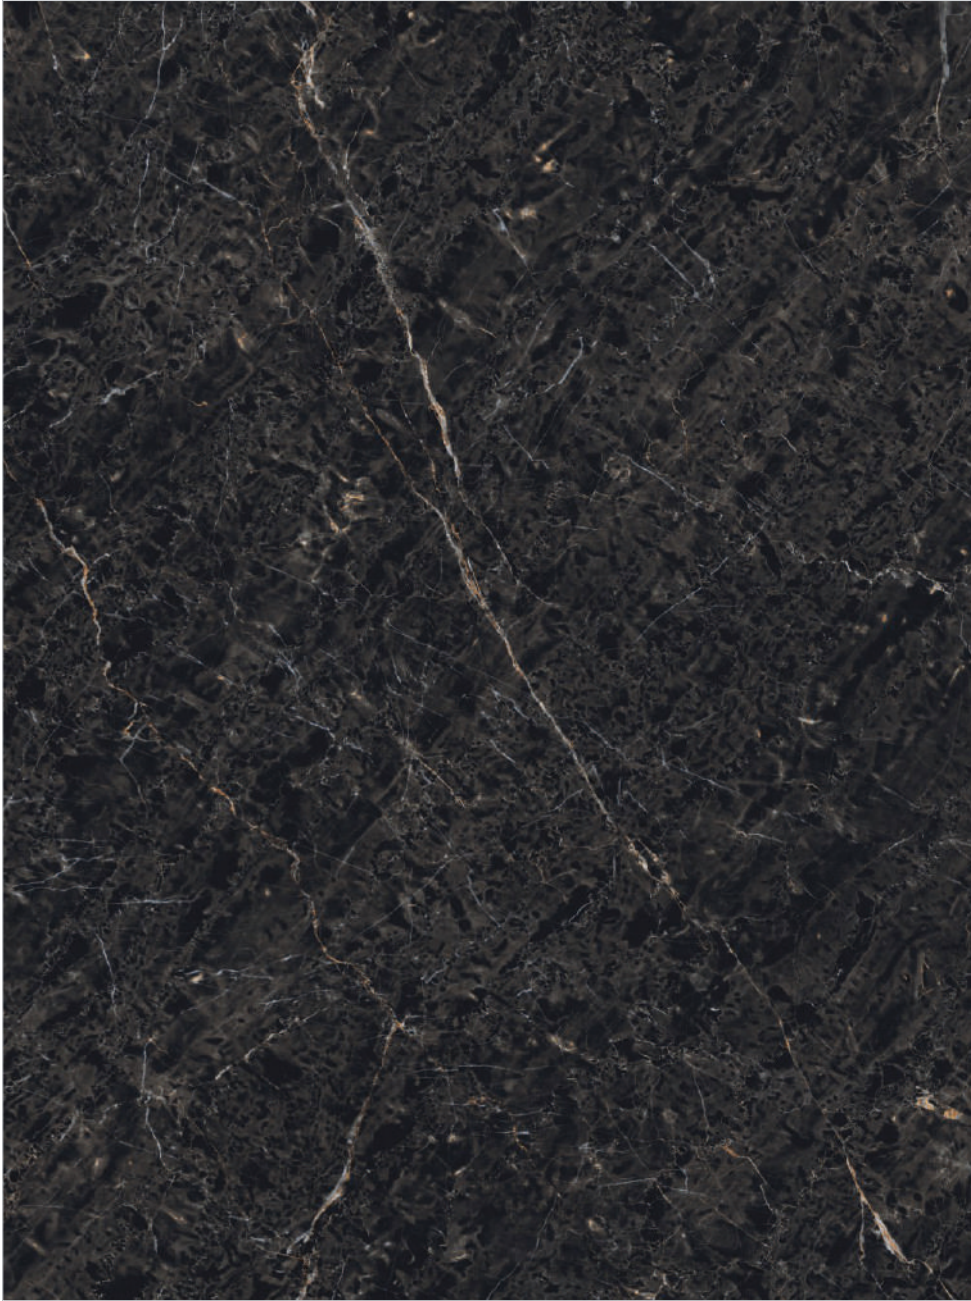

TYPOLOGY | THICKNESS | SIZE
Colorbody | **15mm** | **1200x1600mm**

BLACK CORAS
Glossy